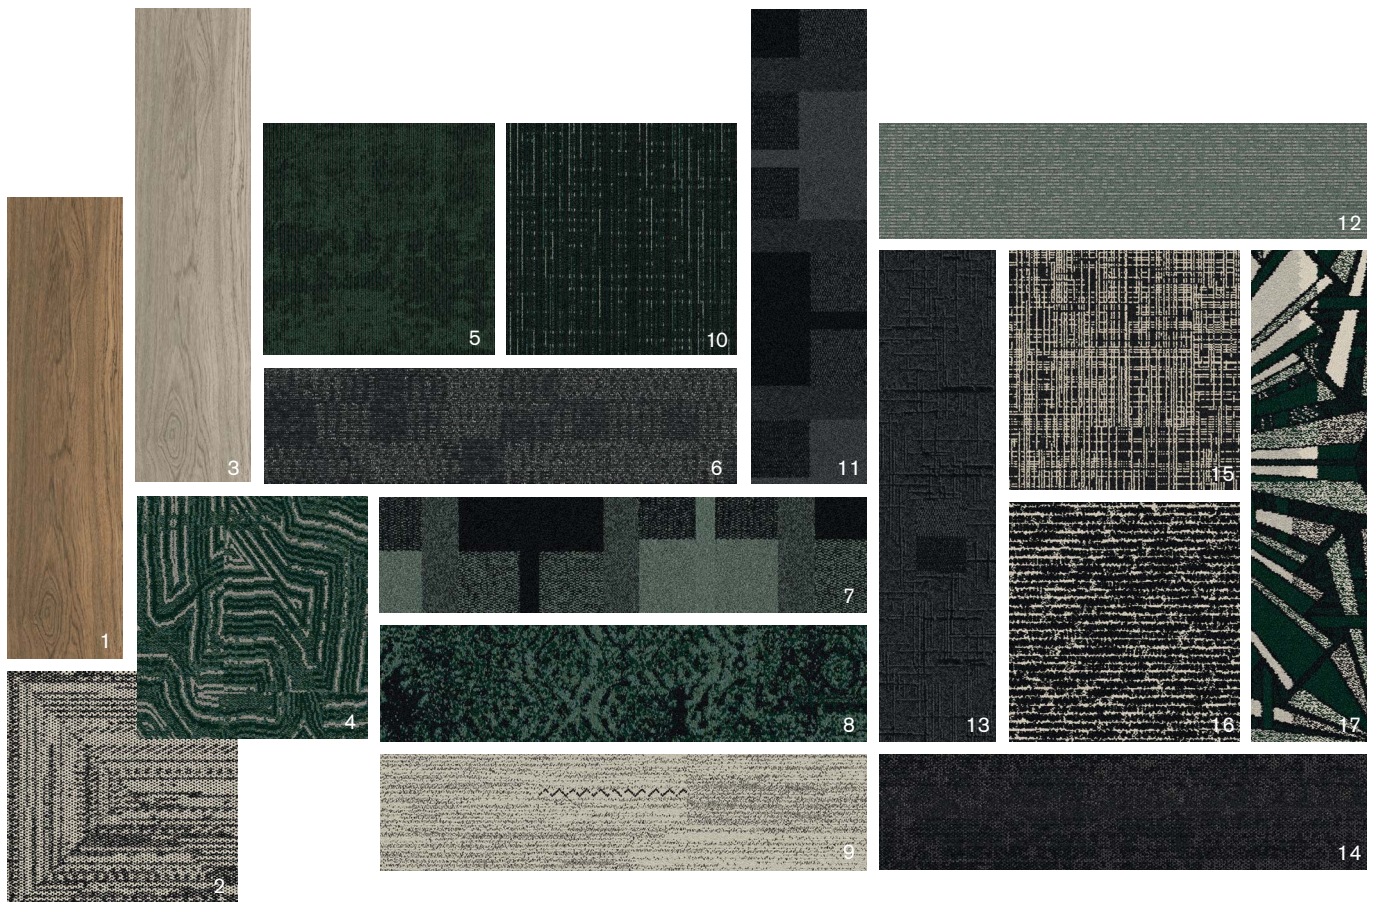

HOSPITALITY

Product Palette, Green

1) LVT NATURAL WOODGRAINS: A00204 BEECH
2) OPEN AIR 403: 267120-806
3) LVT NATURAL WOODGRAINS: A00207 WASHED WHEAT
4) FLOR ANTHRACITE: 267120-838
5) CLOUD COVER: 105712 FOREST
6) RMS705: 106434 SMOKEY
7) GEISHA GATHER: 267120-840
8) PM37: 267120-839
9) DARNING: 105955 B/W DARNING
10) NIGHT FLIGHT: 105700 FOREST
11) GEISHA GATHER: 106589 JET
12) SASHIKO STITCH: 106619 JADITE
13) VINTAGE KIMONO: 106598 JET
14) VEILED BRUSHWORK: 106003 CARBON
15) FLOR CROSSWISE II: 106552 FLINT
16) CLASSIC SEVEN: 267120-787
17) A CUT ABOVE M1005: 267120-790