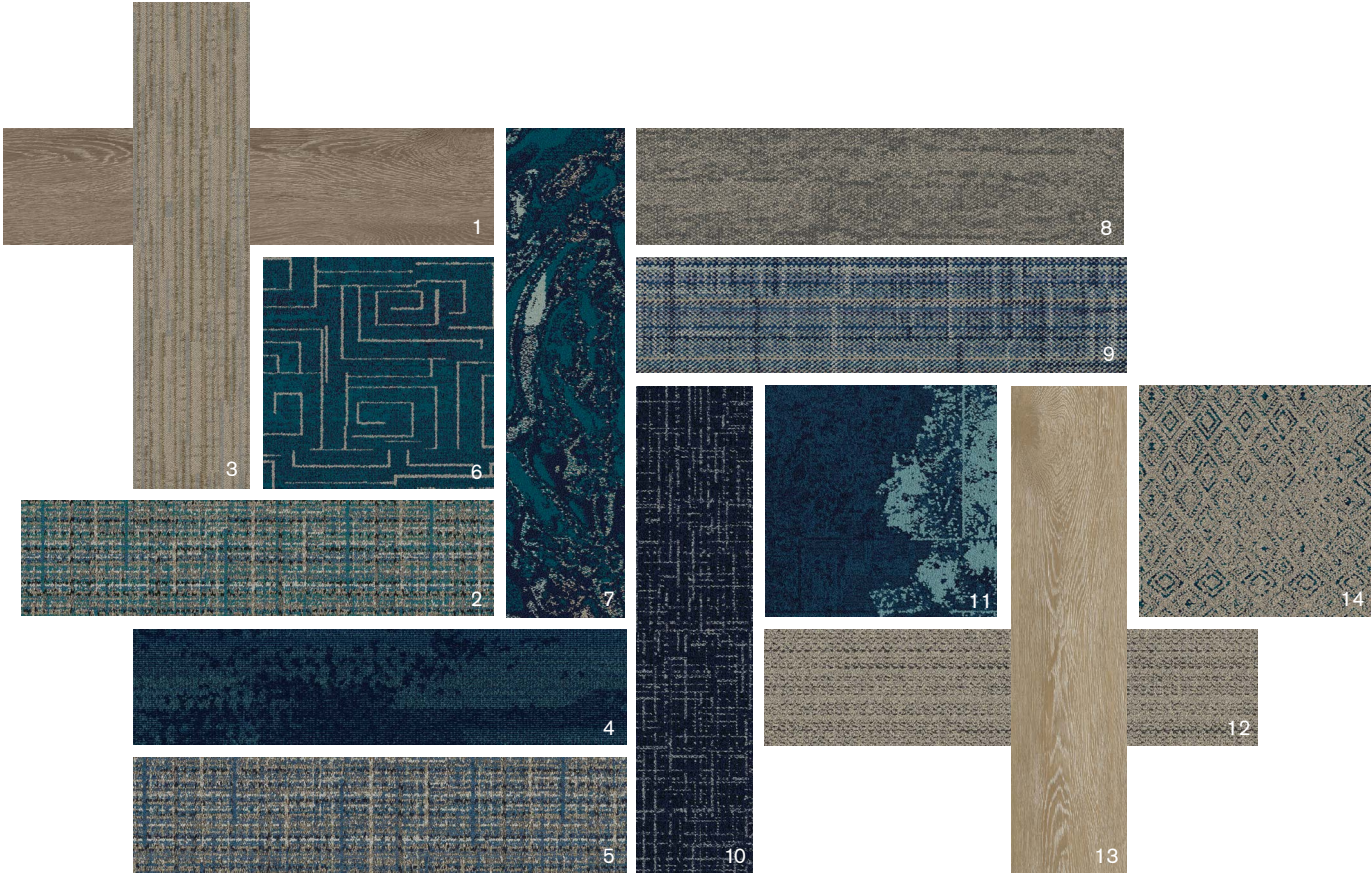

HOSPITALITY

Product Palette, Blues

Interface® Hospitality

1) LVT NATURAL WOODGRAINS: A00416 ANTIQUE DARK OAK
2) WW895: 105376 LOCH WEAVE
3) RMS703: 106391 MELLOW
4) RMS704: 106423 TWILIGHT
5) WW895: 105377 HIGHLAND WEAVE
6) FLOR GATSBY: 106683 TURQUOISE SILVER
7) A CUT ABOVE M1048: 267120-832
8) OPEN AIR 402: 106741 NICKEL
9) FRENCH SEAMS: 105607 LYON
10) HAPTIC: 106460 INDIGO
11) B602: 267120-859
12) WW870: 105348 NATURAL WEFT
13) LVT TEXTURED WOODGRAINS: A00406 ANTIQUE LIGHT OAK
14) FLOR TRIED AND TRUE: 267120-793