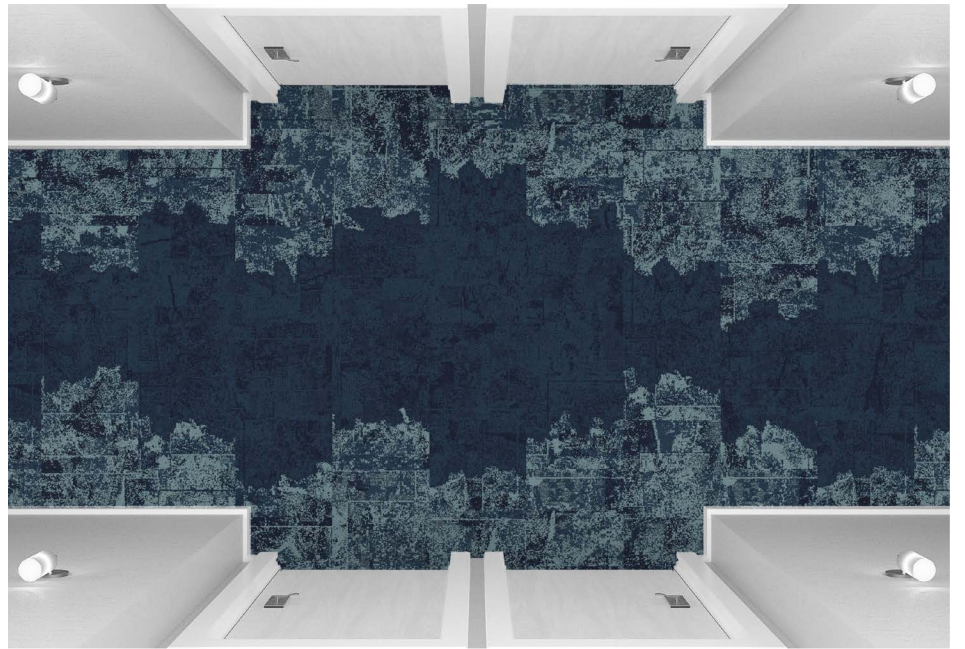

HOSPITALITY

Product Palette, Coral

Interface® Hospitality

1) LVT STUDIO SET: A00727 SAND 2) LVT NATURAL WOODGRAINS: A00211 WASHED MAPLE
3) NATURALLY WEATHERED: 267120-837 4) WW870: 105349 RAFFIA 5) FLOR ON THE DOT: 267120-819
6) A CUT ABOVE M1032: 267120 -835 7) LOOM OF LIFE: 106787 IRON FOG 8) SOCIAL FABRIC: 106784 SPICE
9) A CUT ABOVE M1032: 267120-834 10) FLOR HEART AND SOLE: 106513 CORAL 11) RMS702: 267120-808
12) OPEN AIR 412: 106989 NATURAL 13) NF400: 104490 HEMP 14) NF401 104747 HEMP

2) LVT NATURAL WOODGRAINS: A00211 WASHED MAPLE 3) NATURALLY WEATHERED: 267120-837 5) FLOR ON THE DOT: 267120-819 6) A CUT ABOVE M1032: 267120-835 7) LOOM OF LIFE: 106787 IRON FOG 8) SOCIAL FABRIC: 106784 SPICE
 9) A CUT ABOVE M1032: 267120-834 11) RMS702: 267120-808

HOSPITALITY

Product Palette, Blues

Interface® Hospitality

- 1) LVT NATURAL WOODGRAINS: A00416 ANTIQUE DARK OAK
- 2) WW895: 105376 LOCH WEAVE
- 3) RMS703: 106391 MELLOW
- 4) RMS704: 106423 TWILIGHT
- 5) WW895: 105377 HIGHLAND WEAVE
- 6) FLOR GATSBY: 106683 TURQUOISE SILVER
- 7) A CUT ABOVE M1048: 267120-832
- 8) OPEN AIR 402: 106741 NICKEL
- 9) FRENCH SEAMS: 105607 LYON
- 10) HAPTIC: 106460 INDIGO
- 11) B602: 267120-859
- 12) WW870: 105348 NATURAL WEFT
- 13) LVT TEXTURED WOODGRAINS: A00406 ANTIQUE LIGHT OAK
- 14) FLOR TRIED AND TRUE: 267120-793