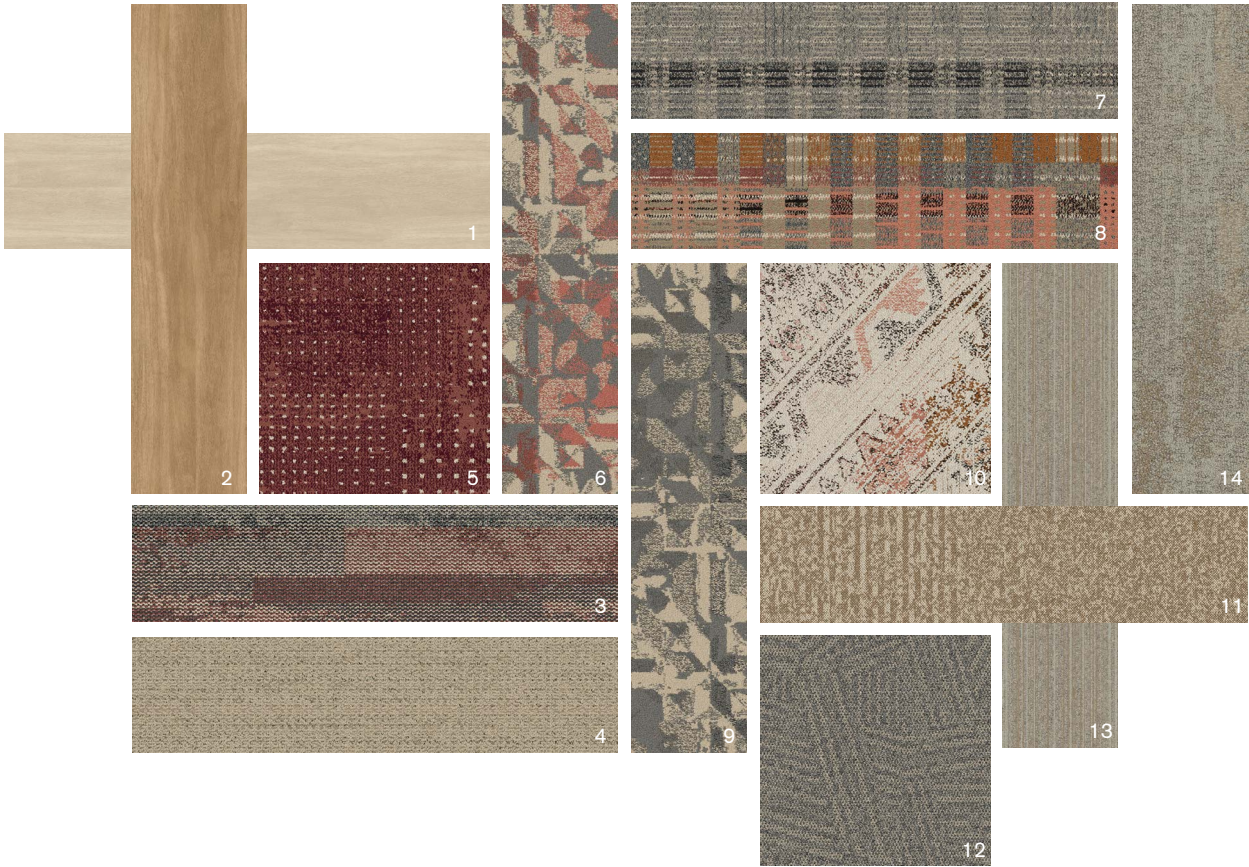

STUDIO FOLIO

Hospitality I

Interface® Hospitality

TABLE OF CONTENTS

CORAL PALETTE | 4

BLUE PALETTE | 6

GREEN PALETTE | 8

Elevate any space with custom capabilities from the Interface Design Studio. This FOLIO illustrates how customizing our standard flooring offering can create a unique aesthetic with the latest styles from Interface.

HOSPITALITY

Product Palette, Coral

Interface® Hospitality

1) LVT STUDIO SET: A00727 SAND 2) LVT NATURAL WOODGRAINS: A00211 WASHED MAPLE
3) NATURALLY WEATHERED: 267120-837 4) WW870: 105349 RAFFIA 5) FLOR ON THE DOT: 267120-819
6) A CUT ABOVE M1032: 267120 -835 7) LOOM OF LIFE: 106787 IRON FOG 8) SOCIAL FABRIC: 106784 SPICE
9) A CUT ABOVE M1032: 267120-834 10) FLOR HEART AND SOLE: 106513 CORAL 11) RMS702: 267120-808
12) OPEN AIR 412: 106989 NATURAL 13) NF400: 104490 HEMP 14) NF401 104747 HEMP

1) LVT NATURAL WOODGRAINS: A00416 ANTIQUE DARK OAK 3) RMS703: 106391 MELLOW 4) RMS704: 106423 TWILIGHT 6) FLOR GATSBY: 106683 TURQUOISE SILVER 7) A CUT ABOVE M1048: 267120-832 11) B602: 267120-859 11A) B601: 267120-860 11B) B603: 267120-861 13) LVT TEXTURED WOODGRAINS: A00406 ANTIQUE LIGHT OAK

1) LVT NATURAL WOODGRAINS: A00204 BEECH 2) OPEN AIR 403: 267120-806 3) LVT NATURAL WOODGRAINS: A00207 WASHED WHEAT 4) FLOR ANTHRACITE: 267120-838 7) GEISHA GATHER: 267120-840 8) PM37: 267120-839
 11) GEISHA GATHER: 106589 JET 13) VINTAGE KIMONO: 106598 JET 17) A CUT ABOVE M1005: 267120-790