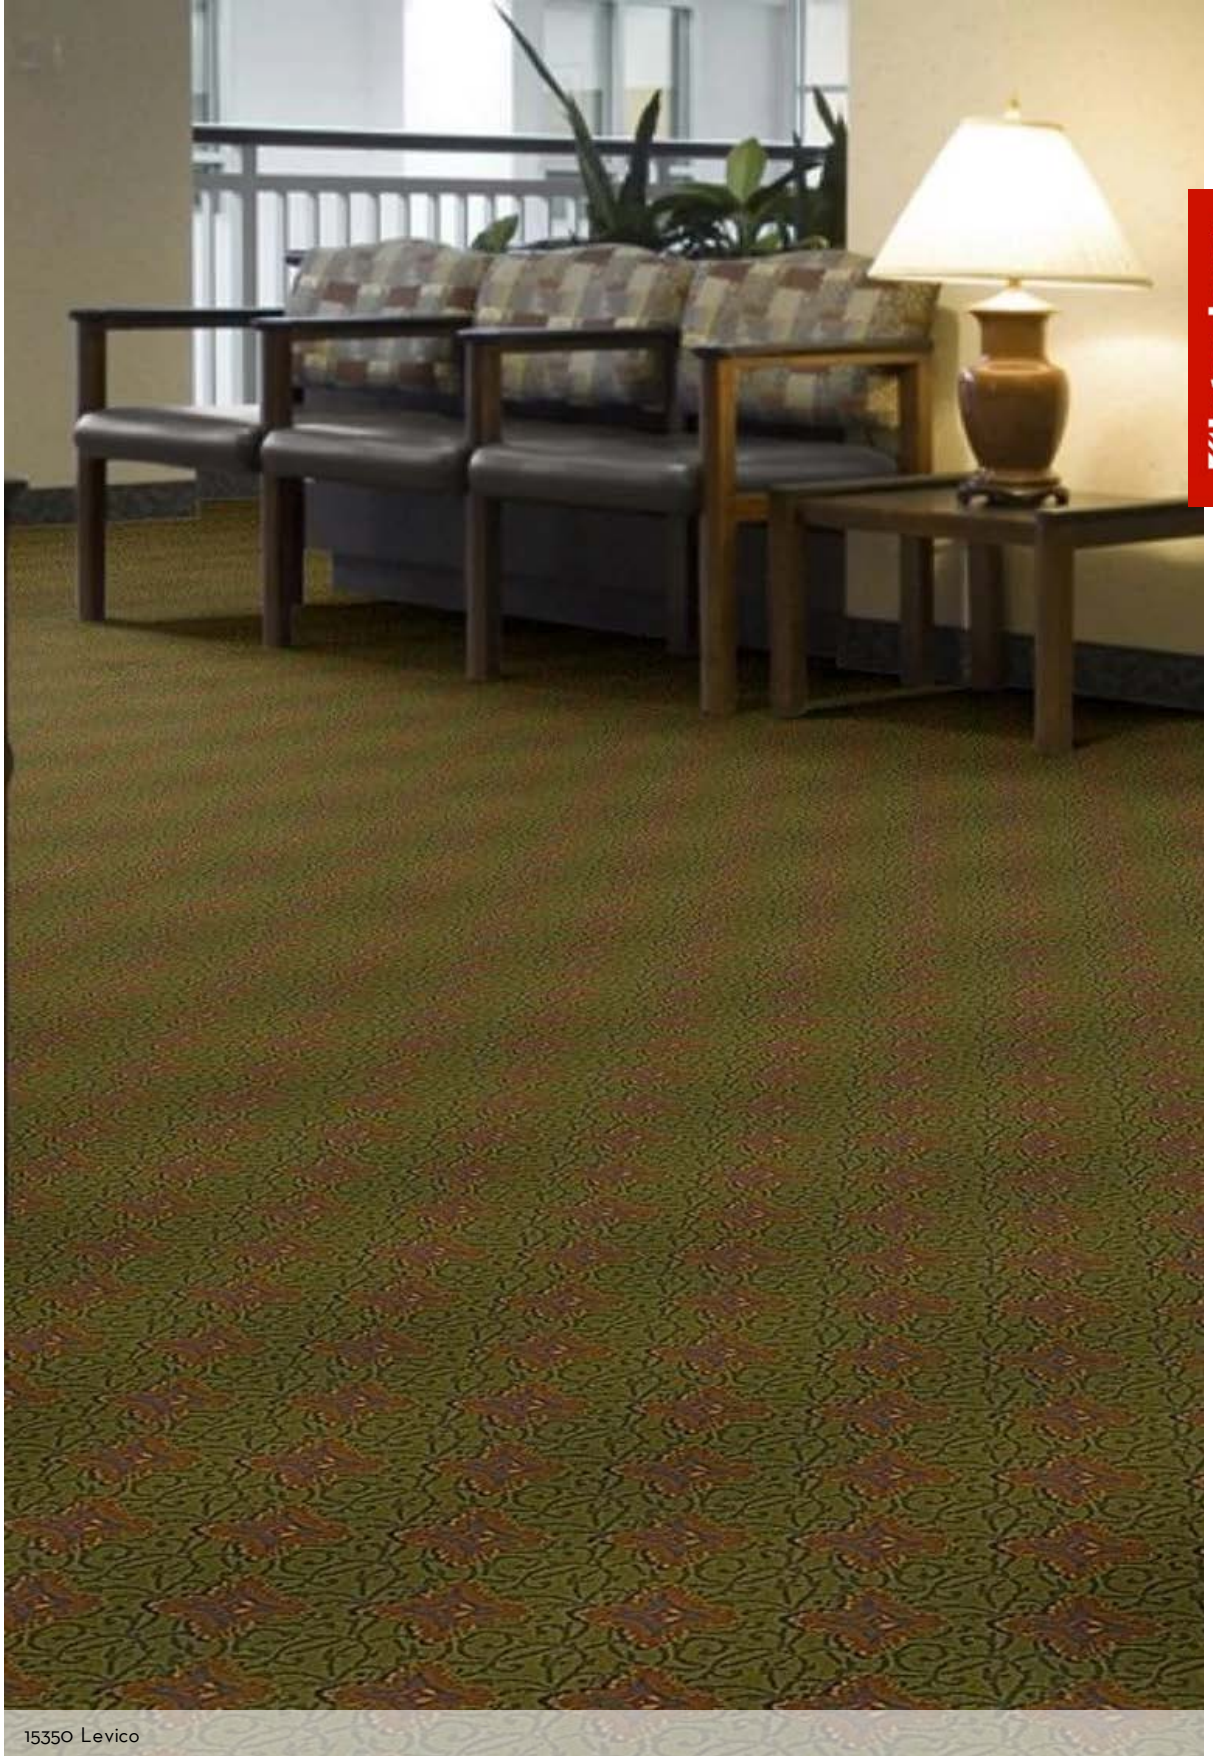

15350 Levico

Interdeco™