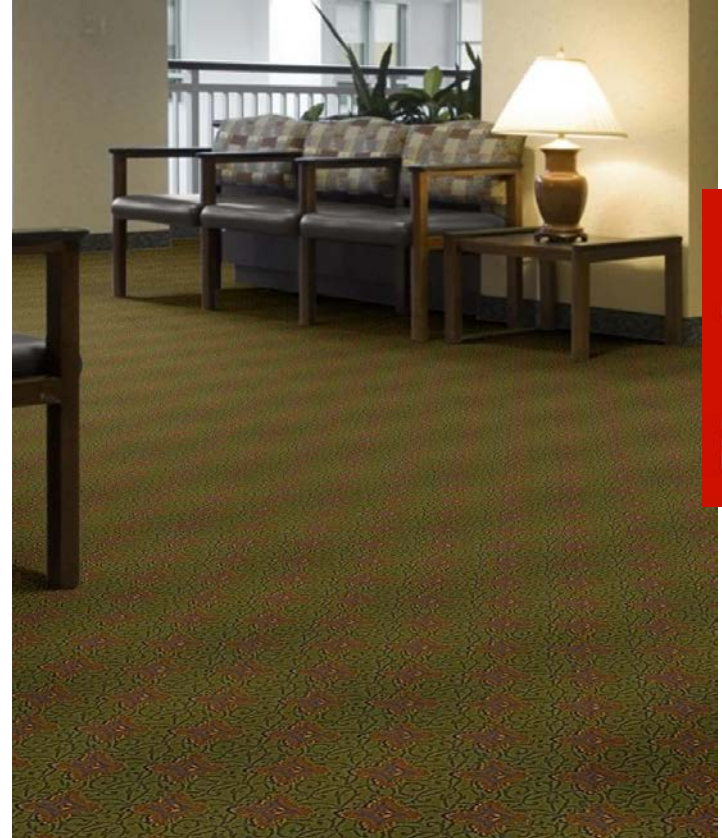

# EXPECTED GUEST

Style Name	EXPECTED GUEST	
Collection Name	Hospitality Solutions	
Style Number	54615	
Product Type	Broadloom	
Construction	pattern cut	
Fiber	Eco Solution Q® Nylon Print	
Dye Method	Printed	
Primary Backing	Synthetic	
Secondary Backing	Classicbac	
Traffic Rating	Heavy	
Protective Treatments	S.R.S.(r) Stain Resistance System	
	U.S.	Metric
Product Size	12 ft	3.66 m
Gauge	1/10 in	3937 per 10 cm
Stitches	13 per in	49 per 10 cm
Finished Pile Thickness	0.209 in	5.31 mm
Average Density	6201 oz/yd <sup>3</sup>	
Total Thickness	0.331 in	8.41 mm
Tufted Weight	36 oz/yd <sup>2</sup>	1220.6 g/m <sup>2</sup>
Pattern Repeat	1 ft W X 1 ft L	30.48 cm W X 30.48 cm L