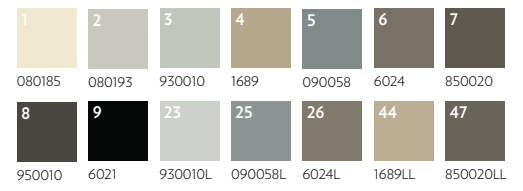

Cover: QTW72558-MW461

Inspiration Art: Yelena Rodina

Opposite Page: QTW72719-MW461

QTW72558-MW461
12' (w) X 18' (l)
Broadloom, Definity

QTW72719-MW461
6' (w) X 4'6" (l)
Broadloom, Definity

QTW67011-MW461
12' (w) X 24' (l)
Broadloom, Definity