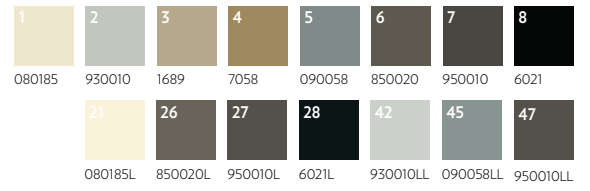

QTW72556-MW461
12' (w) X 12' (l)
Broadloom, Definity