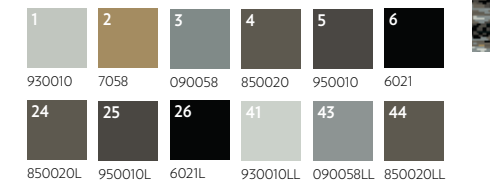

Cover: QTW72558-MW461

Inspiration Art: Yelena Rodina

Opposite Page: QTW72719-MW461

QTW72558-MW461
12' (w) X 18' (l)
Broadloom, Definity

QTW72719-MW461
6' (w) X 4'6" (l)
Broadloom, Definity

QTW67011-MW461
12' (w) X 24' (l)
Broadloom, Definity