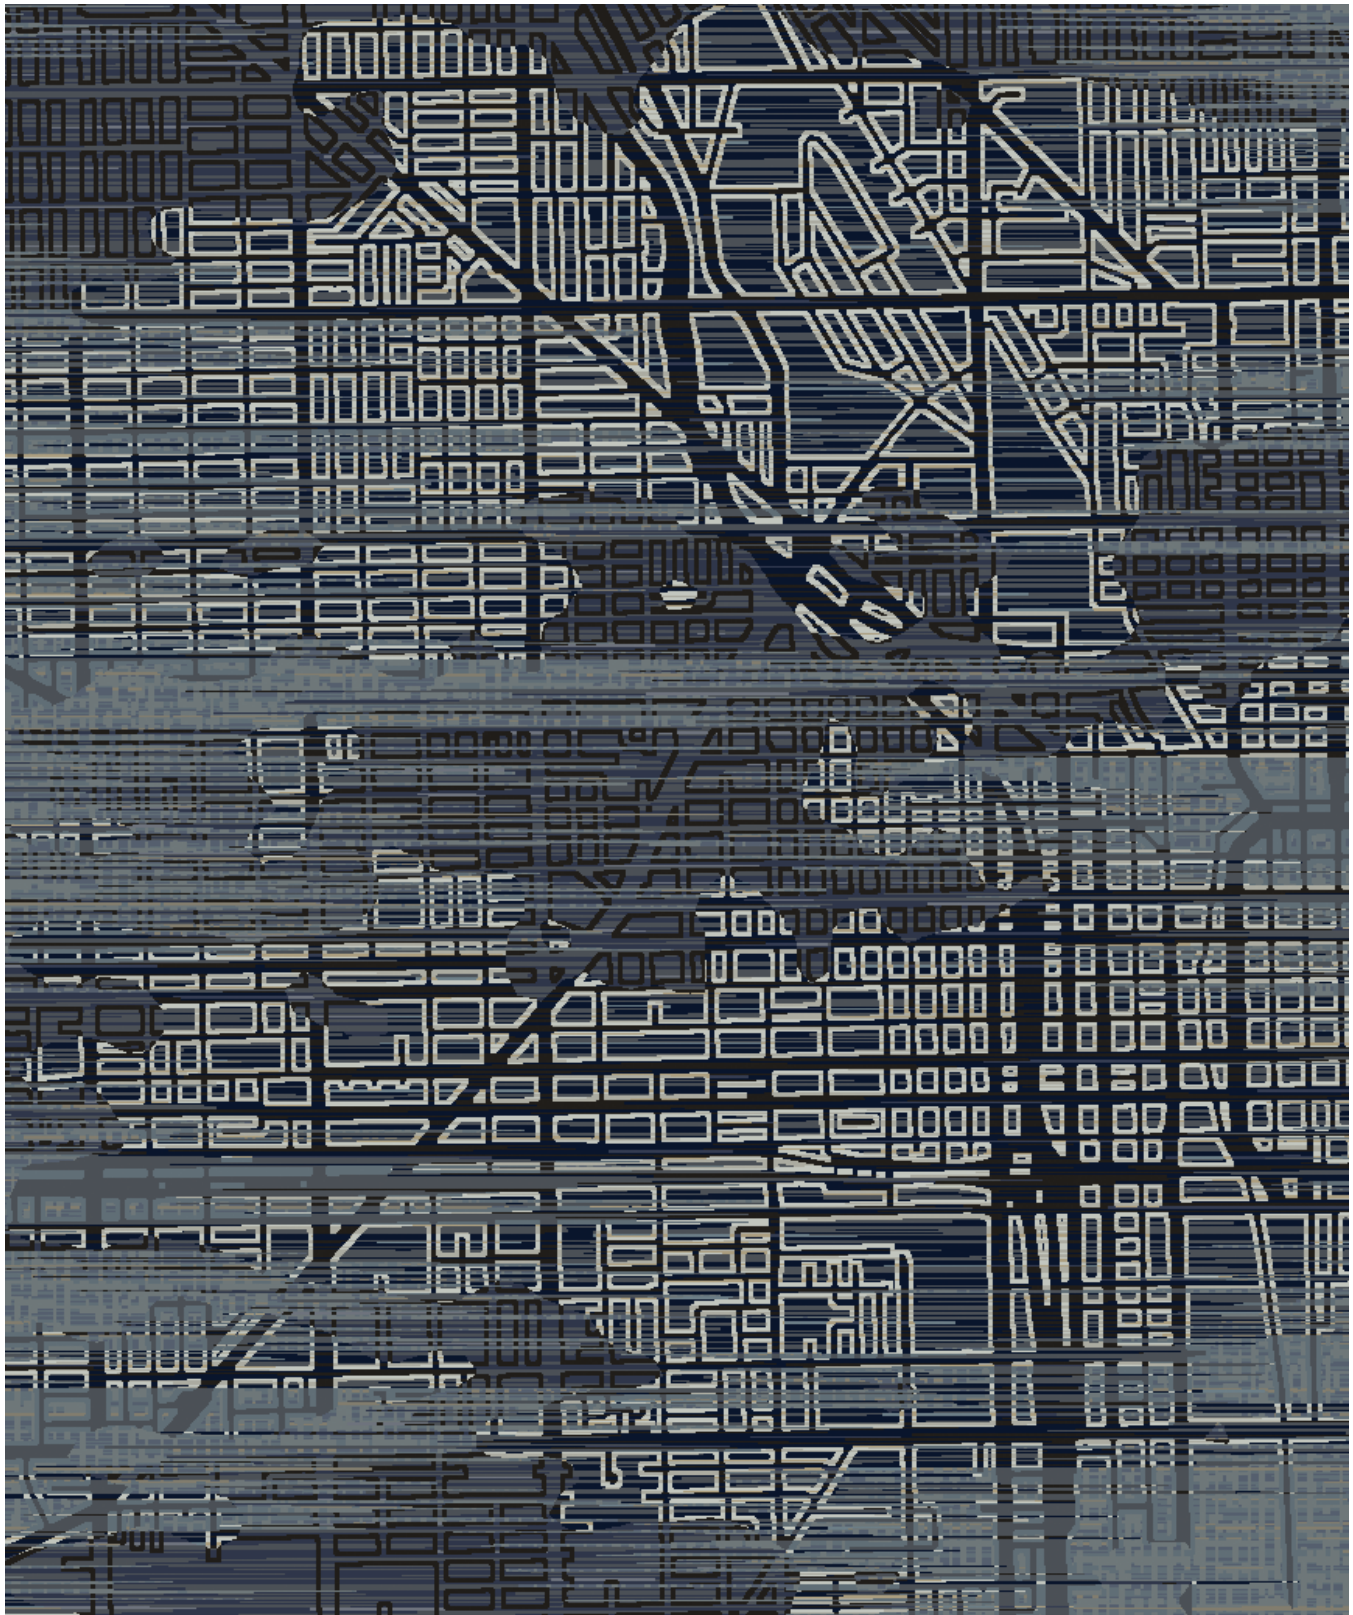

QTW52673
6' (w) X 10' 5" (l)
Corridor

1	2	3	5	7	8	9	10	11	26	27	29	44	45
930010	840032	4002	6014	950006	950004	6036	6149	580005	950009L	950006L	6036L	080122L	6014L