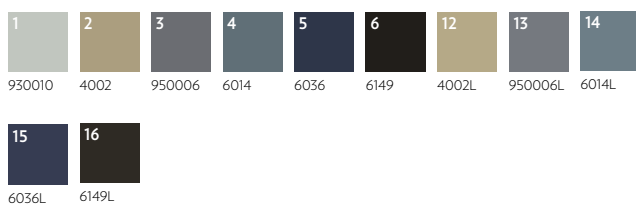

Definity

Durkan's innovative Definity technology is available in up to 12 colors and features our unique precision sculpted technology which explores and emphasizes dimensional effects.

Shown, right and opposite page: QTW52673

PDI

Durkan's Precision Dye Injected (PDI) construction offers a range of patterns available in 12 colors.

Shown, right: D53028

CYP

Durkan's Computer Yarn Placement (CYP) construction offers a range of patterns available in 6 colors.