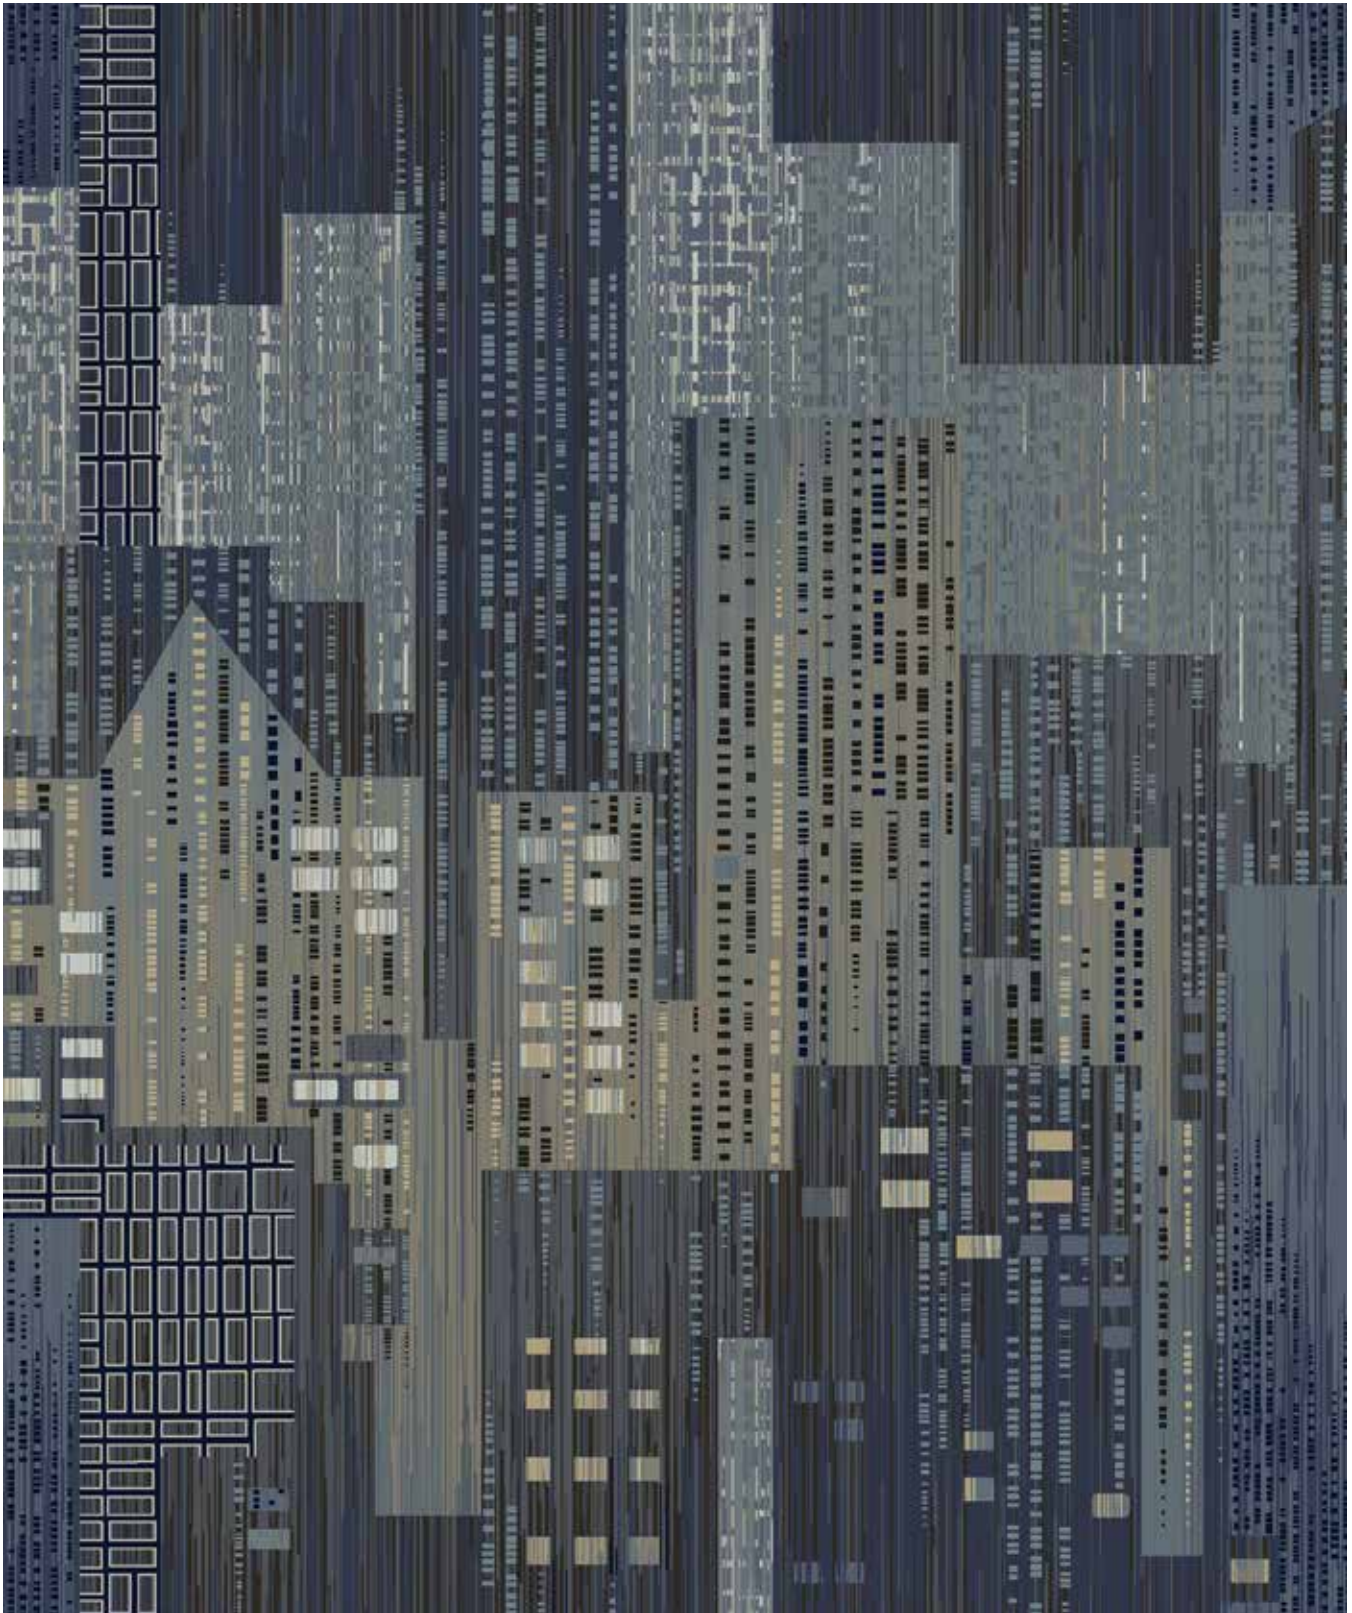

QTW52668
12' (w) X 12' (l)

1	2	3	4	5	6	7	8	9	10	11
930010	840032	4002	080122	6014	950009	950006	950004	6036	6149	580005
22	24	25	26	28	29	30	43	45	46	49
840032L	080122L	6014L	950009L	950004L	6036L	6149L	4002LL	6014LL	950009LL	6036LL

Also available in CYP & PDI