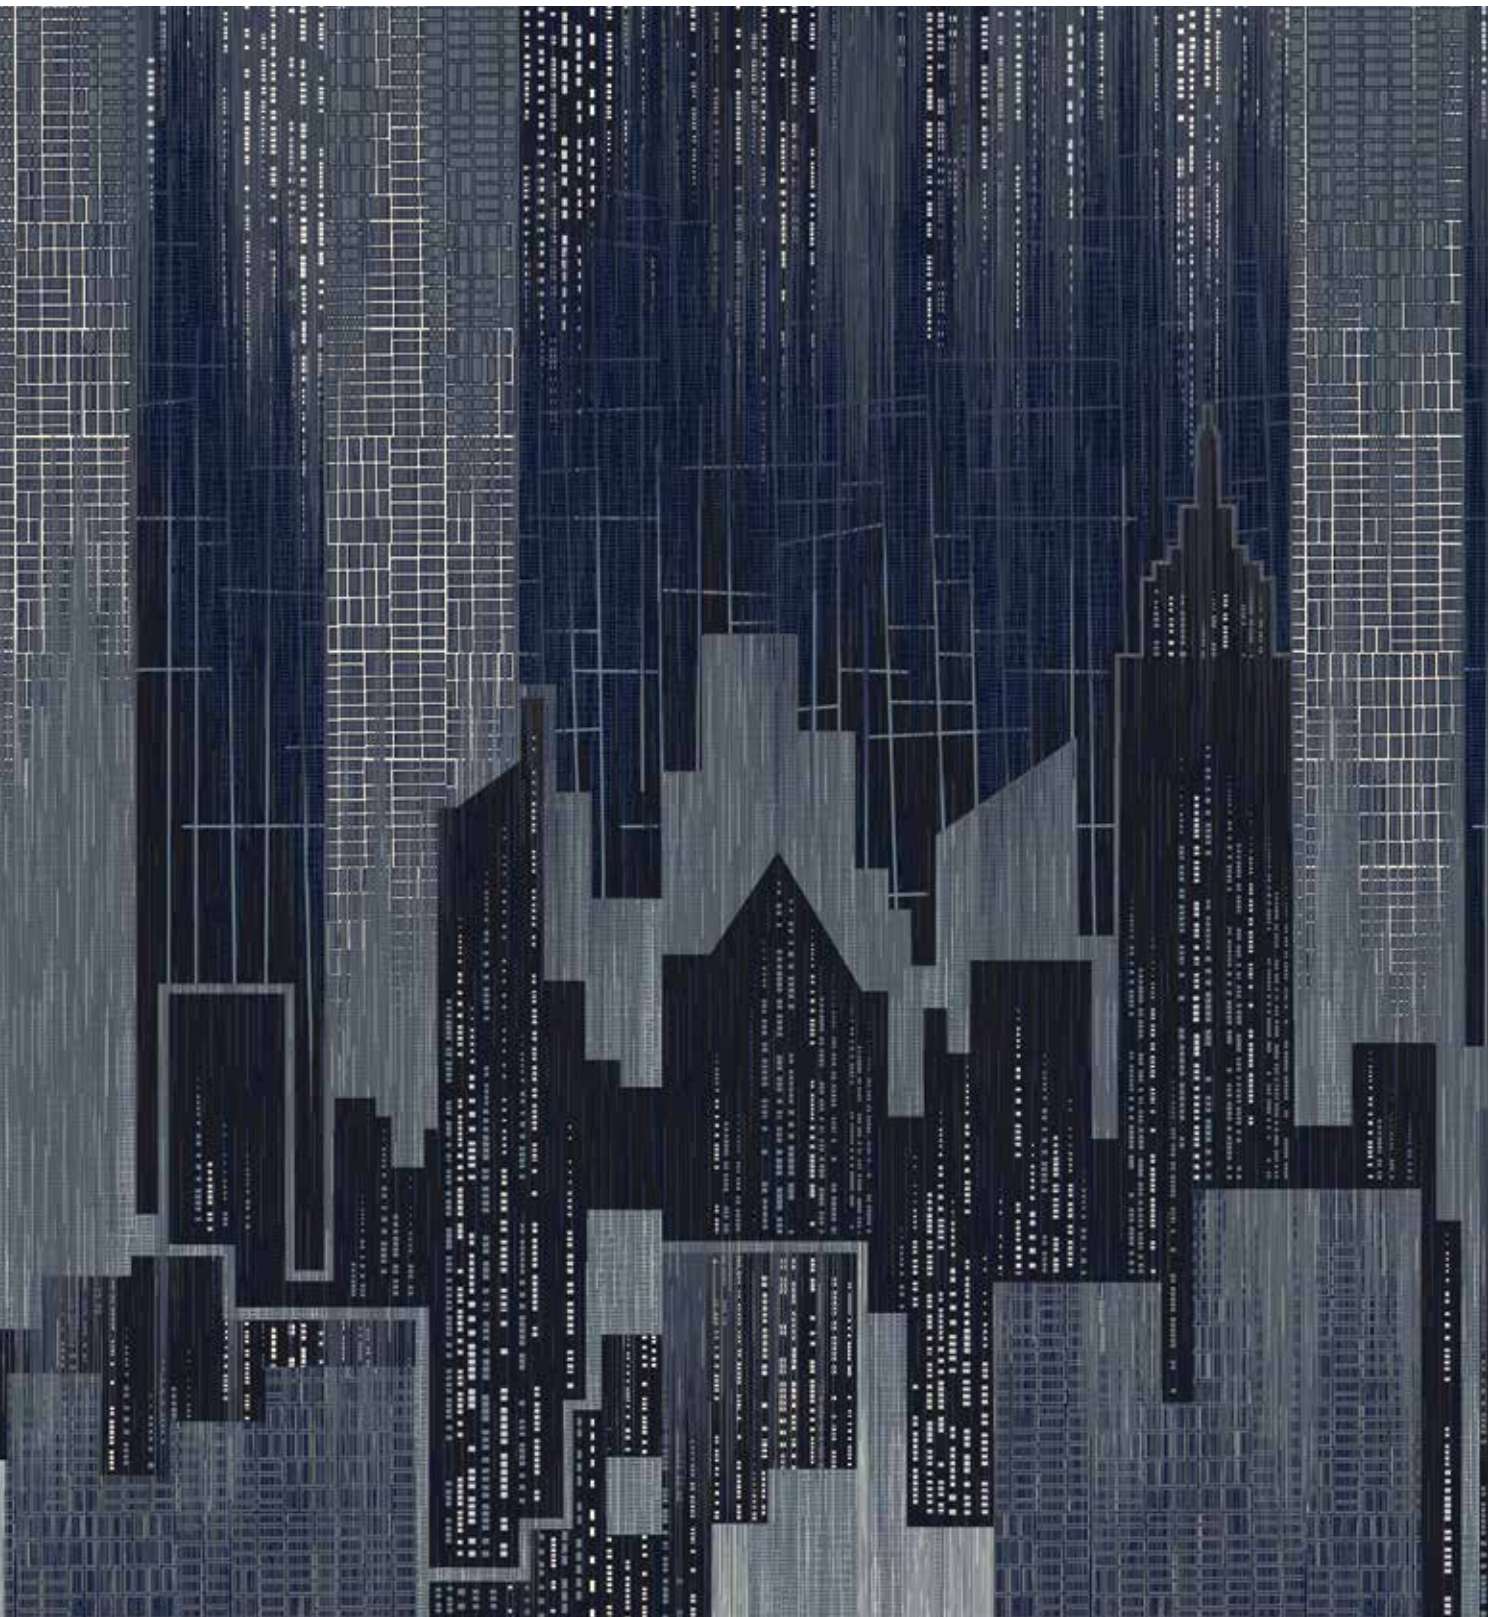

1	2	4	6	7	8	9	10	21	22	24	25
080185	930010	6014	950006	950004	6036	6149	580005	080185L	930010L	6014L	950009L
26	27	28	30	41	42	43	44	45	47	48	50
950006L	950004L	6036L	580005L	080185LL	930010LL	840032LL	6014LL	950009LL	950004LL	6036LL	580005LL

Also available in CYP & PDI