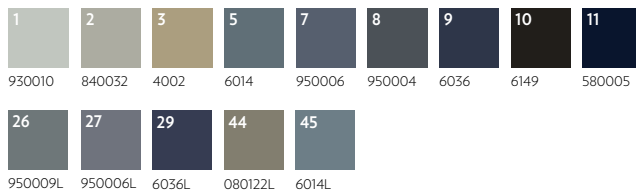

Definity

Durkan's innovative Definity technology is available in up to 12 colors and features our unique precision sculpted technology which explores and emphasizes dimensional effects.

Shown, right and opposite page: QTW52673