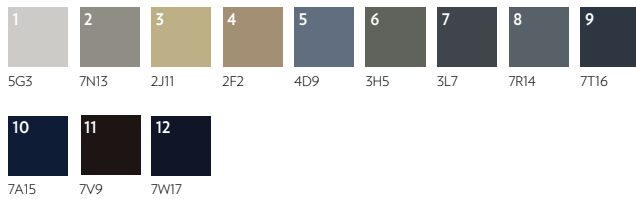

Definity

Durkan's innovative Definity technology is available in up to 12 colors and features our unique precision sculpted technology which explores and emphasizes dimensional effects.

Shown, right and opposite page: QTW52673

PDI

Durkan's Precision Dye Injected (PDI) construction offers a range of patterns available in 12 colors.

Shown, right: D53028

CYP

Durkan's Computer Yarn Placement (CYP) construction offers a range of patterns available in 6 colors.