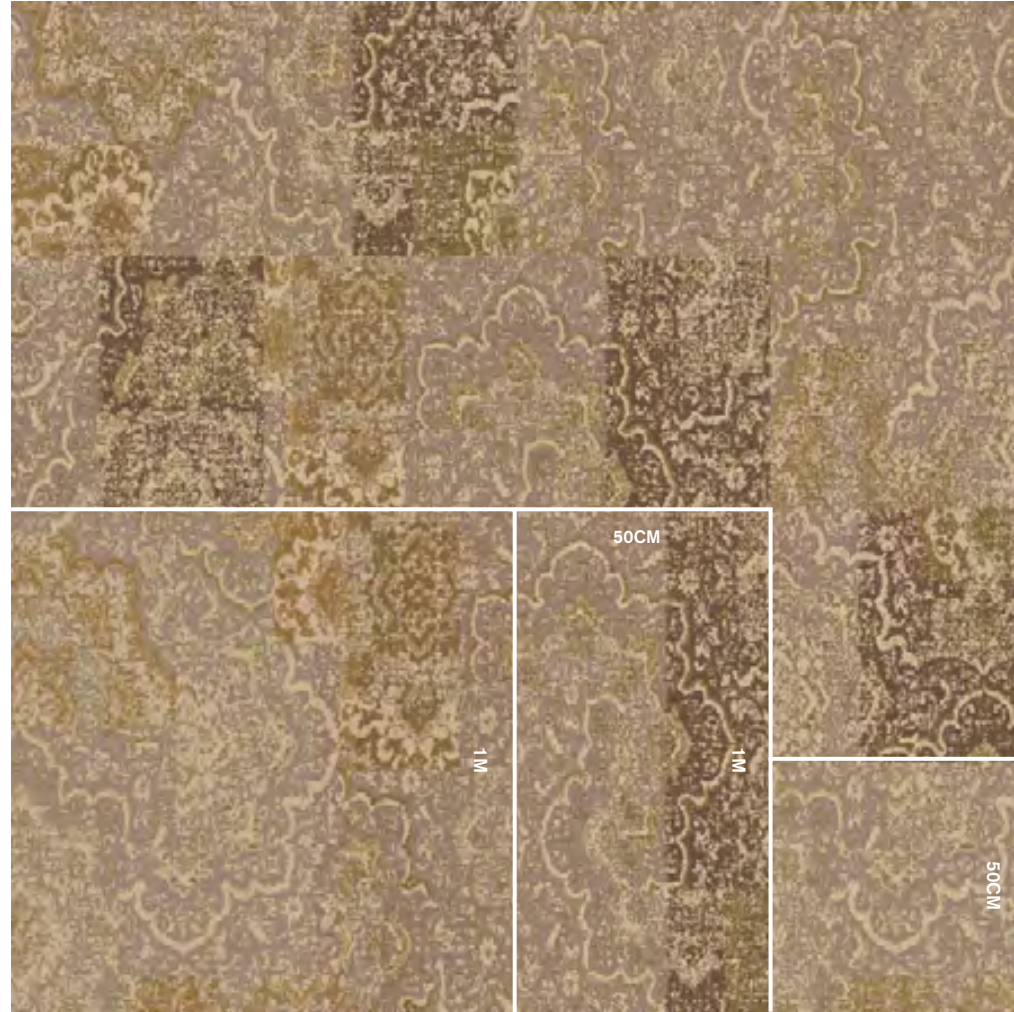

Collection
HIP OVER HISTORY

Pattern
M0936

Here's how M0936 looks in any of the three available sizes in a custom color we created. Feel free to use our suggestion or create your own. You know you want to.