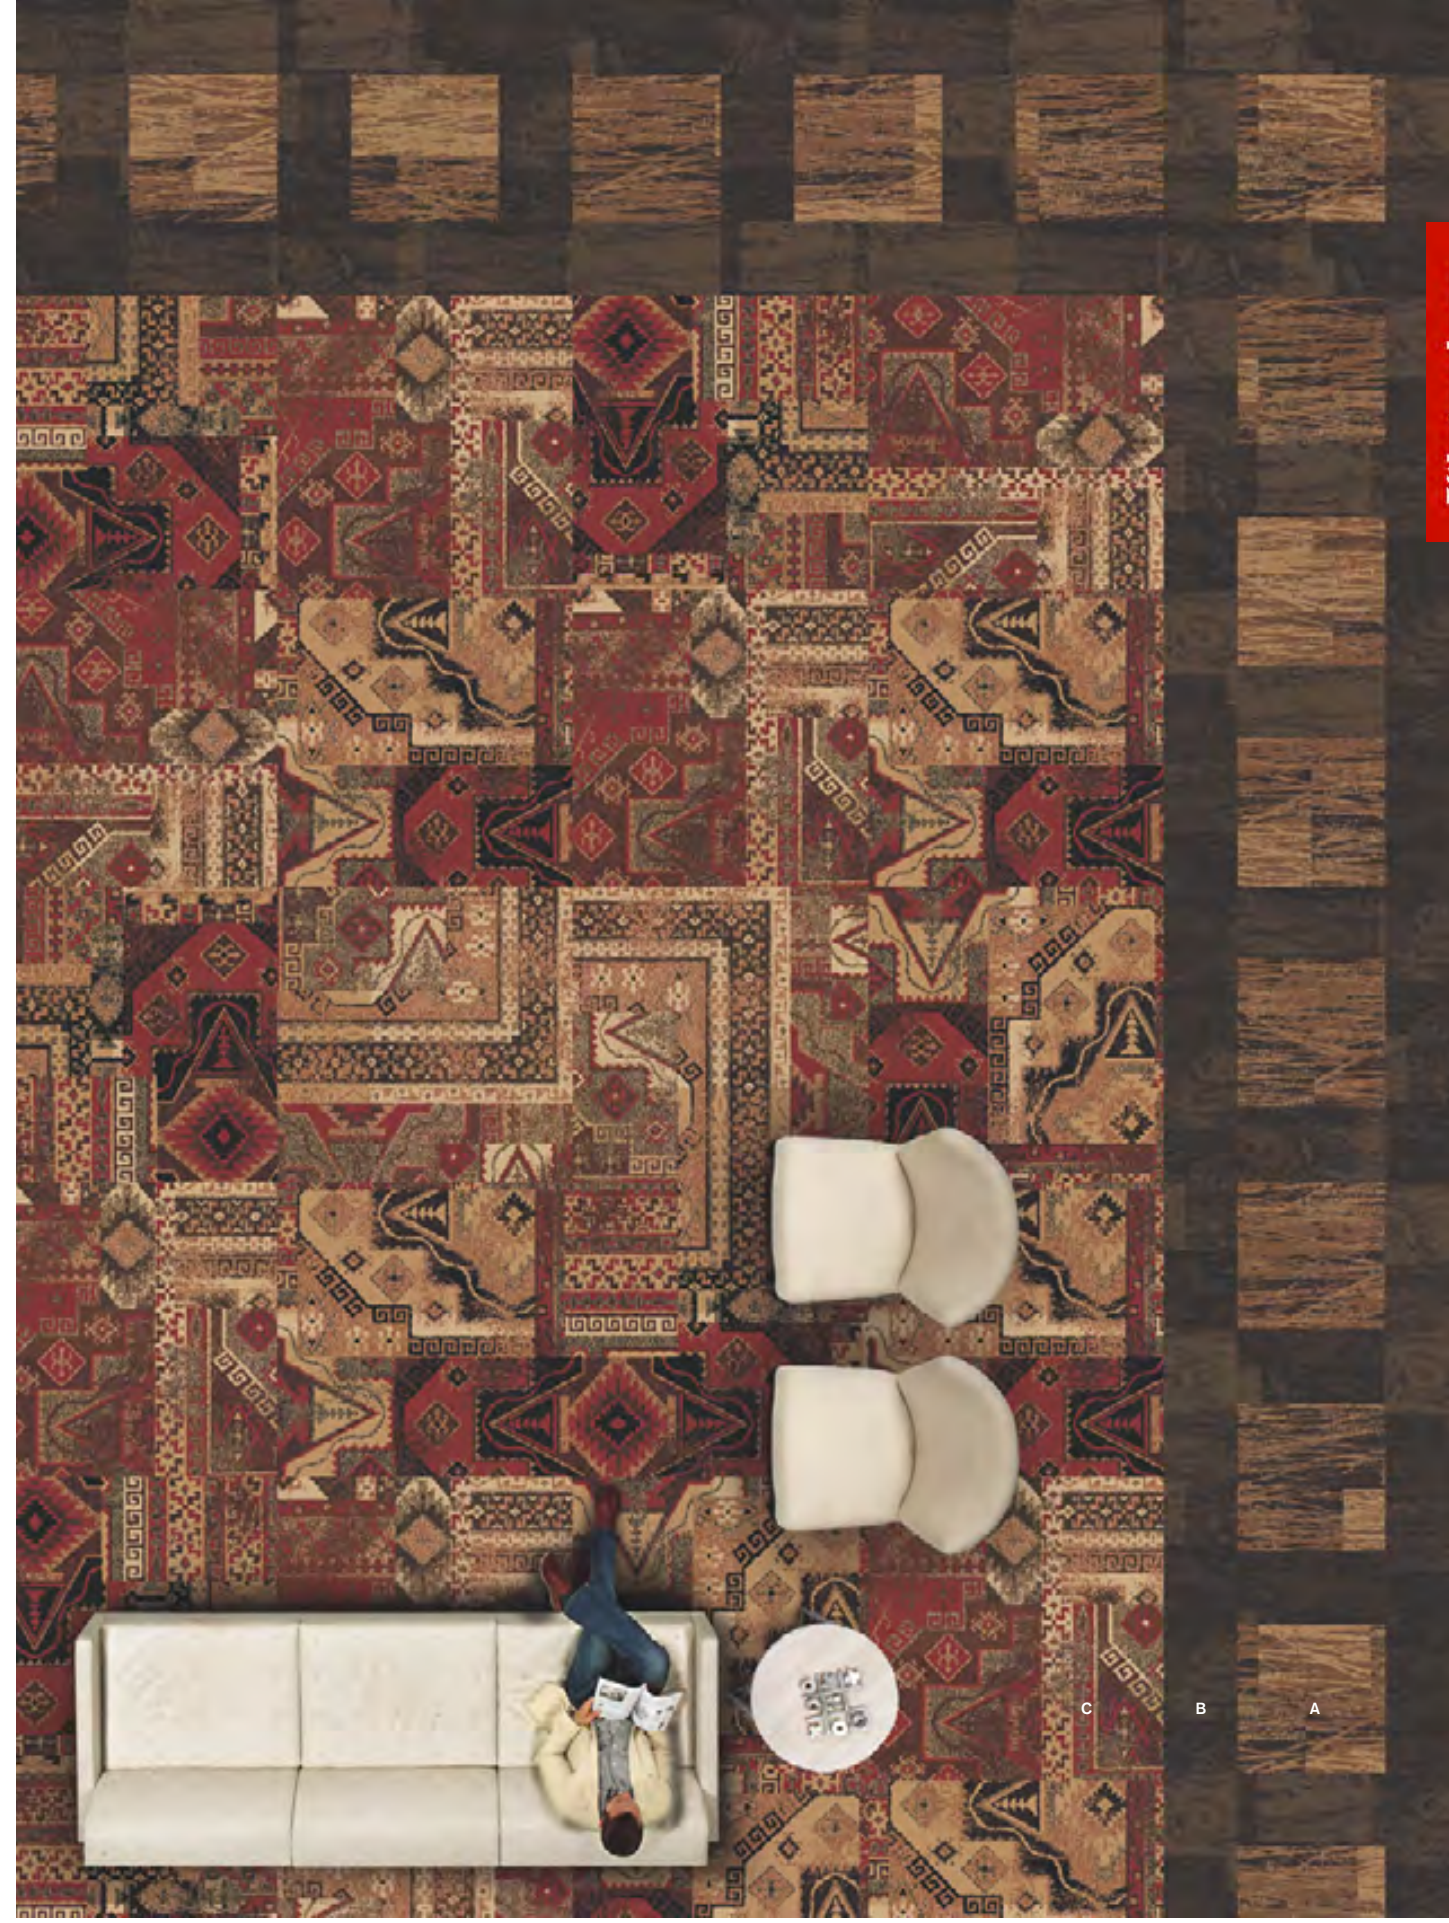

A PRODUCT: Head Over Heels™ (6mm) *(6mm)*
PATTERN: M0875
SIZE: 50cm
CUSTOM COLOR: 2670-034
INSTALLATION: Non Directional

B COLLECTION: Urban Retreat™
PRODUCT: UR501™
SIZE: 26cm x 1m
COLOR: Bark
INSTALLATION: Monolithic

C PRODUCT: Hip Over History
PATTERN: M0799
SIZE: 1m
CUSTOM COLOR: 2722-003
INSTALLATION: Non Directional