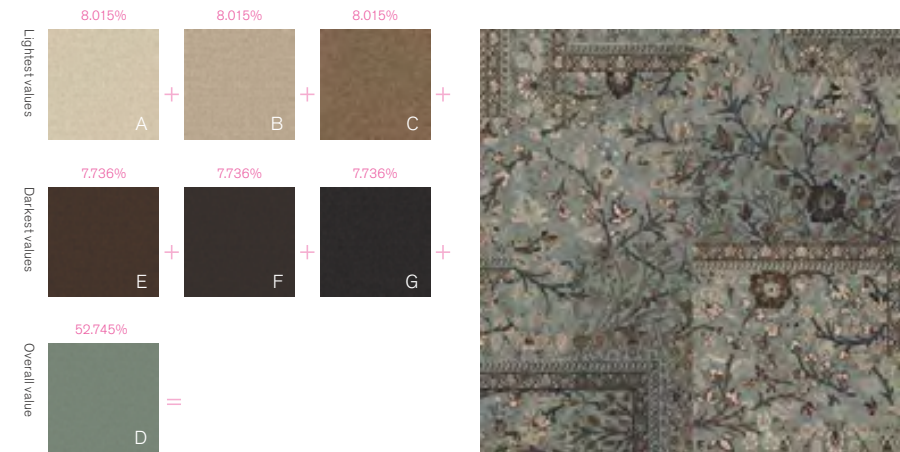

D.Y.F.™ DESIGN YOUR FLOOR!

Unleash your inner artisan and get Hip Over History with your own combination of colors, pattern and size.

Select one of the eight Hip Over History patterns and a tile size - 50cm, 1m or 50cm x 1m.

2. Select seven colors from the Monochrome™ palette or work with your rep to find the perfect hues for your project. The key below demonstrates how these particular colors appear in a final design. Note that the overall carpet color is in position D. The first three positions (A,B and C) are the lightest values and they gradate across the top of the pattern. The last three (E,F and G) are the darkest values and create the depth of the design.