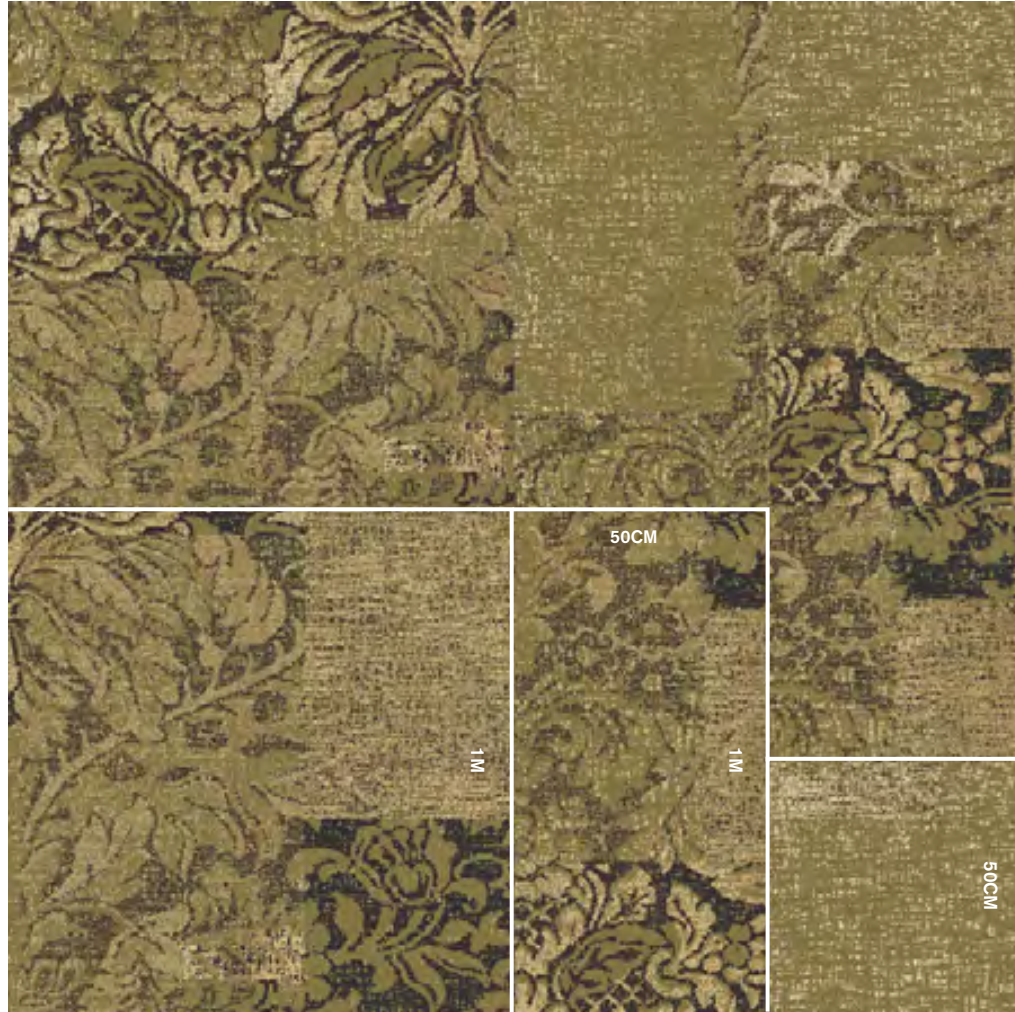

Collection
HIP OVER HISTORY

Here's how M0940 looks in any of the three available sizes in a custom color we created. Feel free to use our suggestion or create your own. You know you want to.

Pattern
M0940