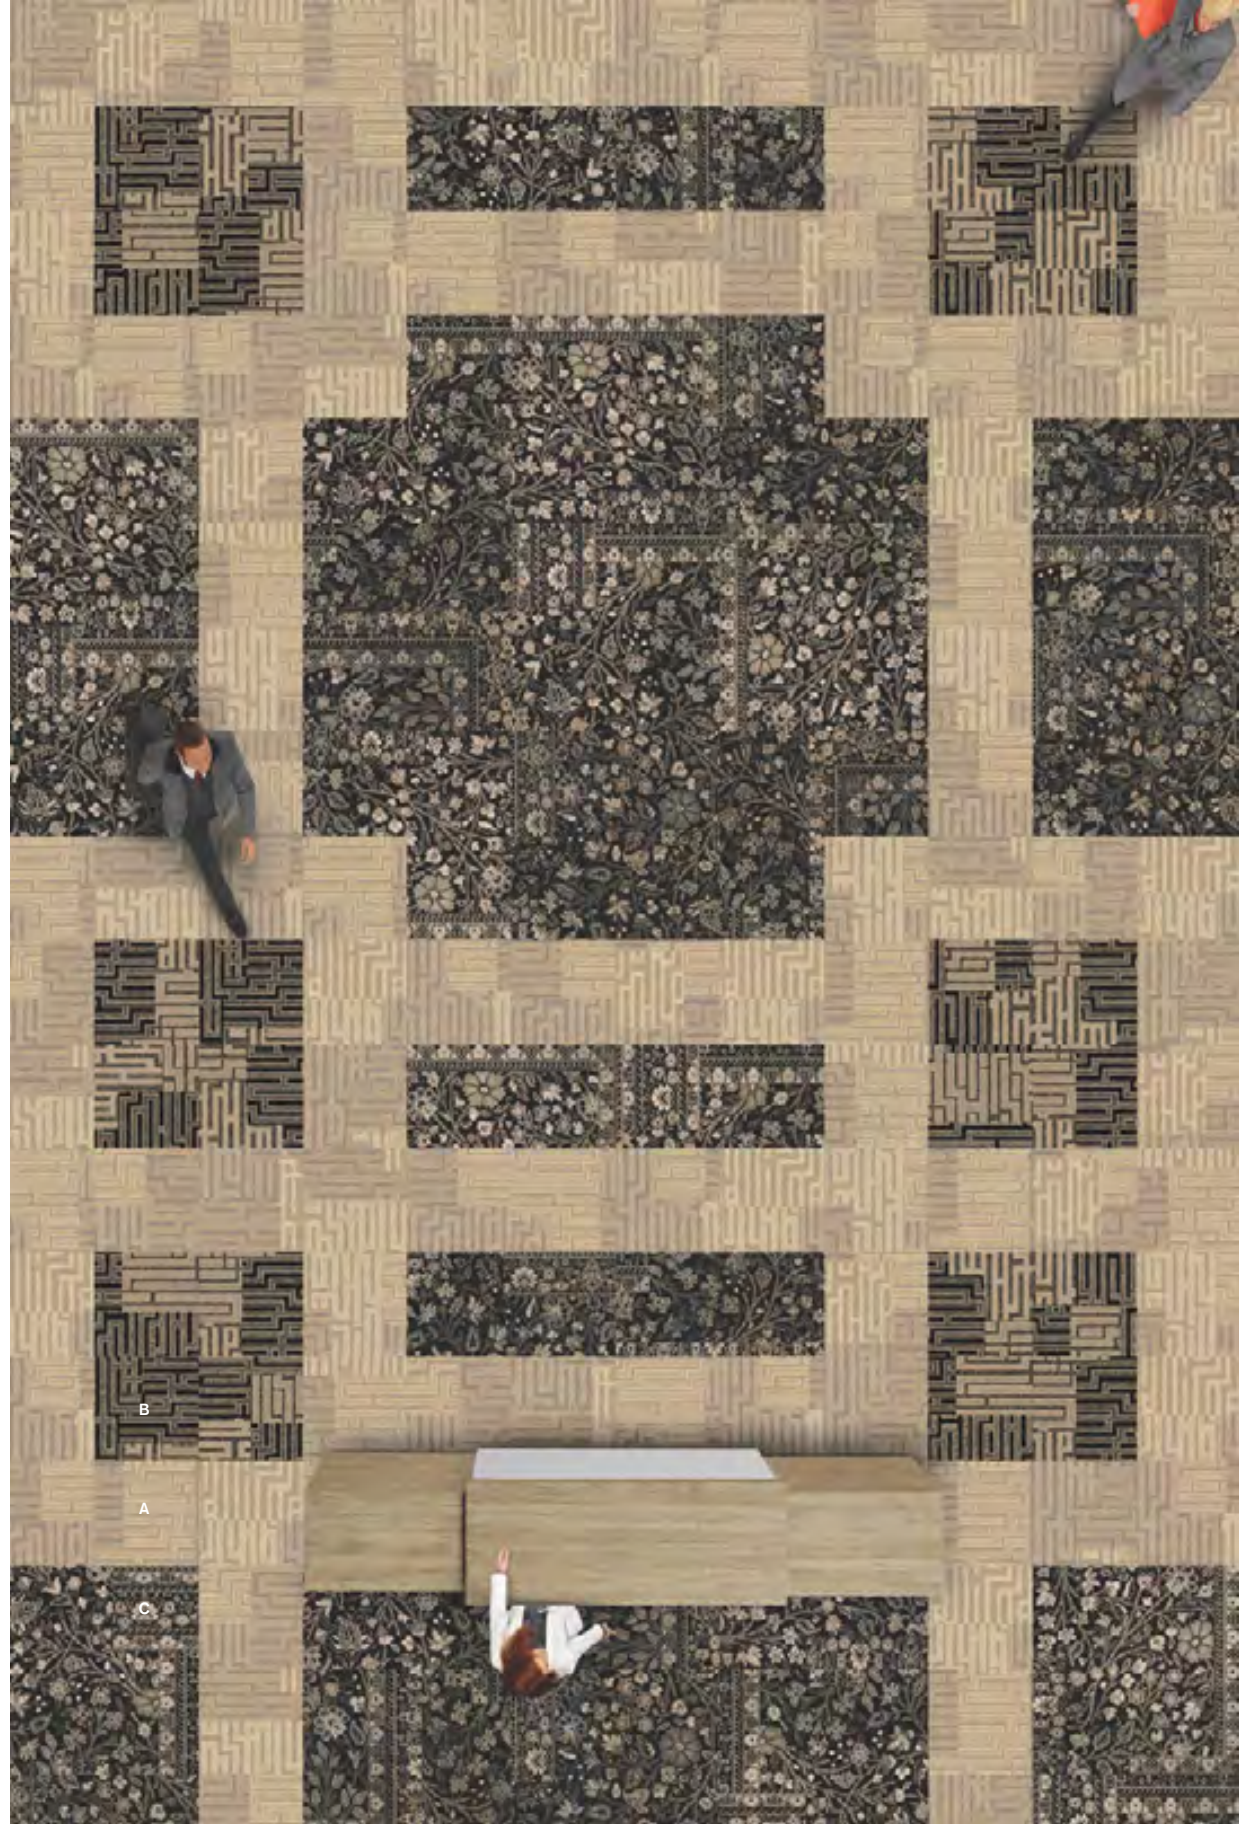

A
PRODUCT: Head Over Heels (6mm) *(6mm)*
PATTERN: M0724
SIZE: 50cm
CUSTOM COLOR: 2670-036
INSTALLATION: Non Directional

B
PRODUCT: Head Over Heels (6mm) *(6mm)*
PATTERN: M0724
SIZE: 50cm
CUSTOM COLOR: 2670-037
INSTALLATION: Non Directional

C
PRODUCT: Hip Over History
PATTERN: M0939
SIZE: 1m
CUSTOM COLOR: 2722-007
INSTALLATION: Non Directional

D
PRODUCT: Hip Over History
PATTERN: M0938
SIZE: 1m
CUSTOM COLOR: 2722-006
INSTALLATION: Non Directional

E
PRODUCT: Walk the Plank
SIZE: 25cm x 1m and Half Tile
COLOR: Sycamore
INSTALLATION: Pattern by Tile

F
PRODUCT: Walk the Plank
SIZE: 25cm x 1m and Half Tile
COLOR: Poplar
INSTALLATION: Pattern by Tile