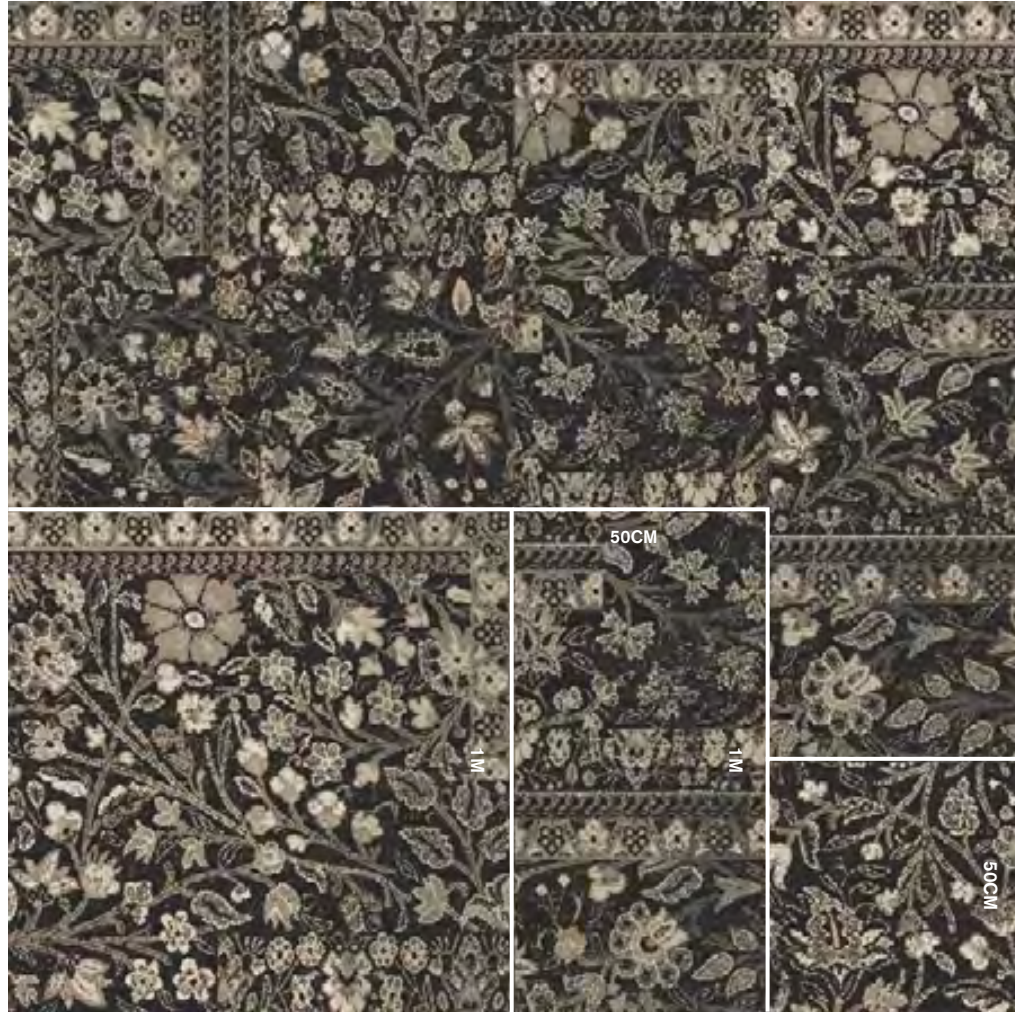

Collection
HIP OVER HISTORY

Here's how M0939 looks in any of the three available sizes in a custom color we created. Feel free to use our suggestion or create your own. You know you want to.

Pattern
M0939