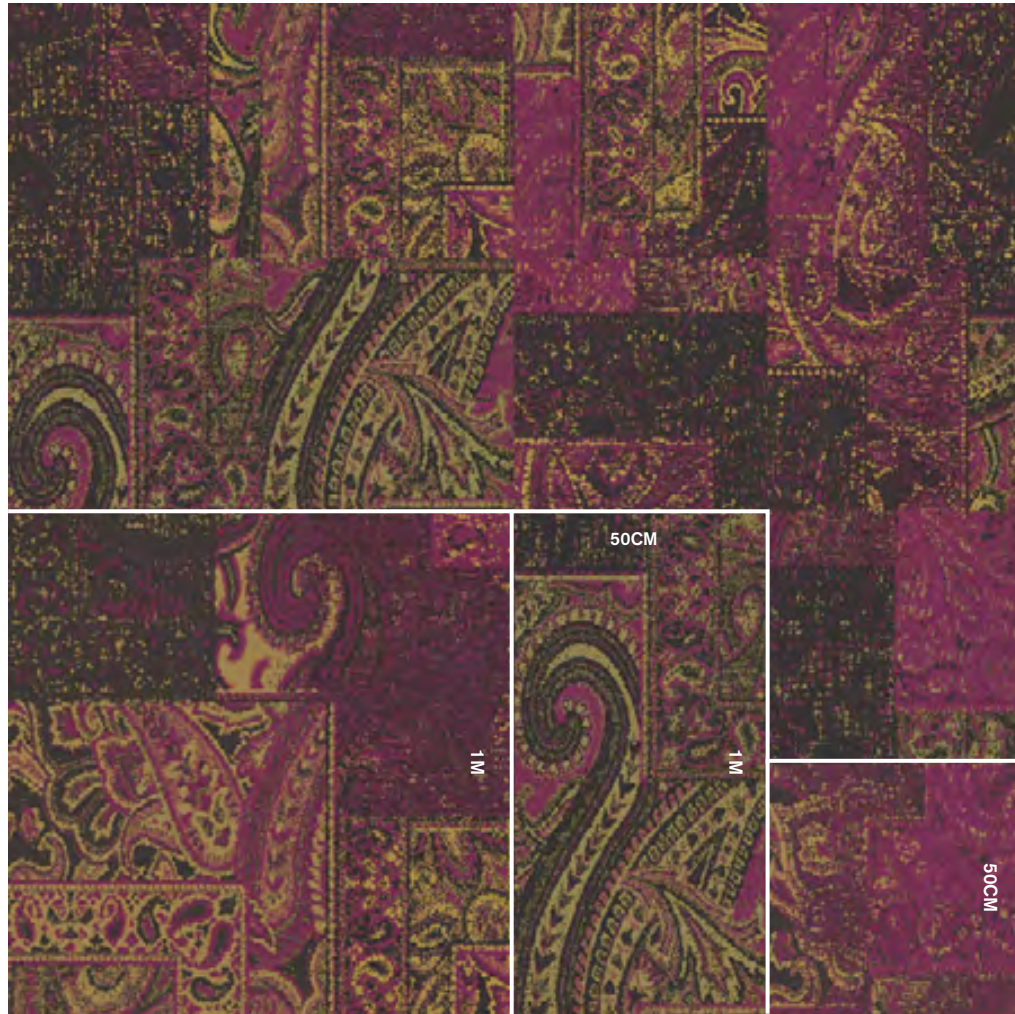

Collection
HIP OVER HISTORY

Here's how M0941 looks in any of the three available sizes in a custom color we created. Feel free to use our suggestion or create your own. You know you want to.

Pattern
M0941