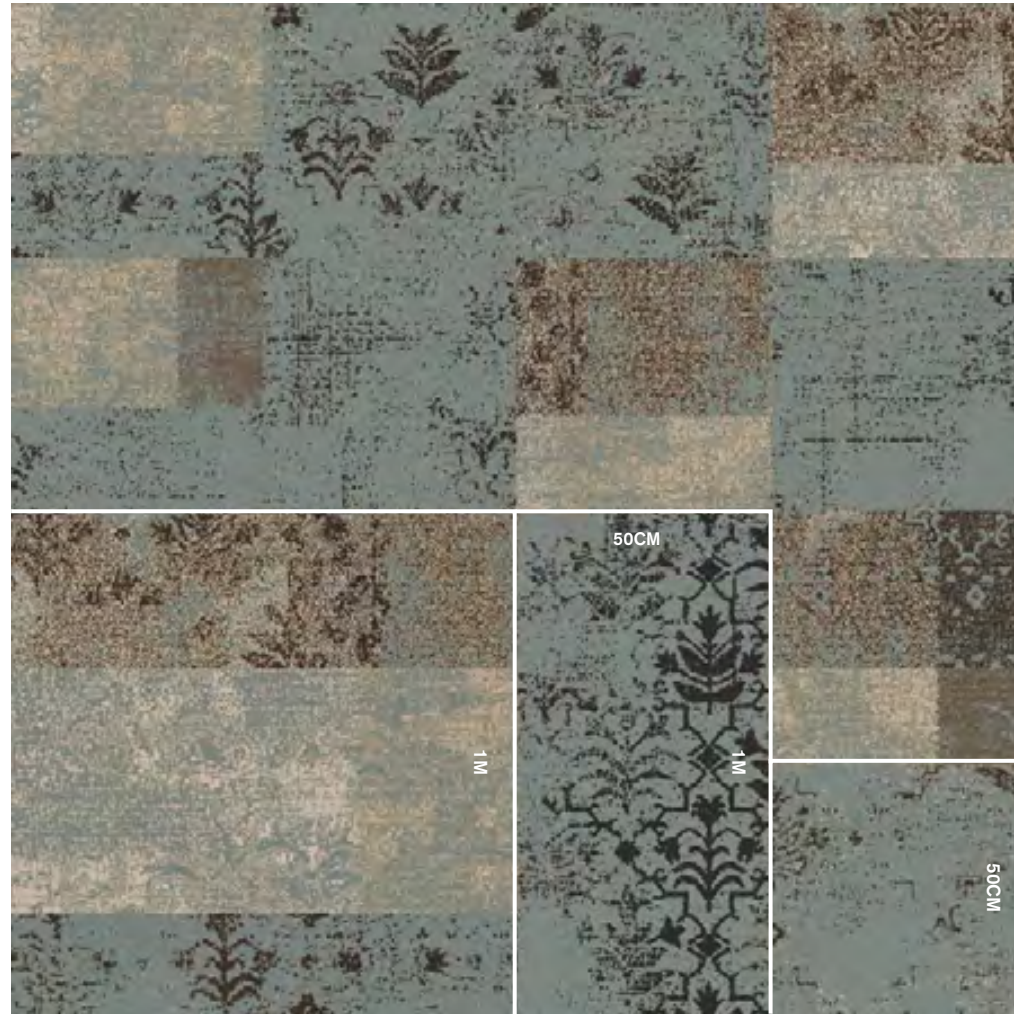

Collection
HIP OVER HISTORY

Here's how M0915 looks in any of the three available sizes in a custom color we created. Feel free to use our suggestion or create your own. You know you want to.

Pattern
M0915