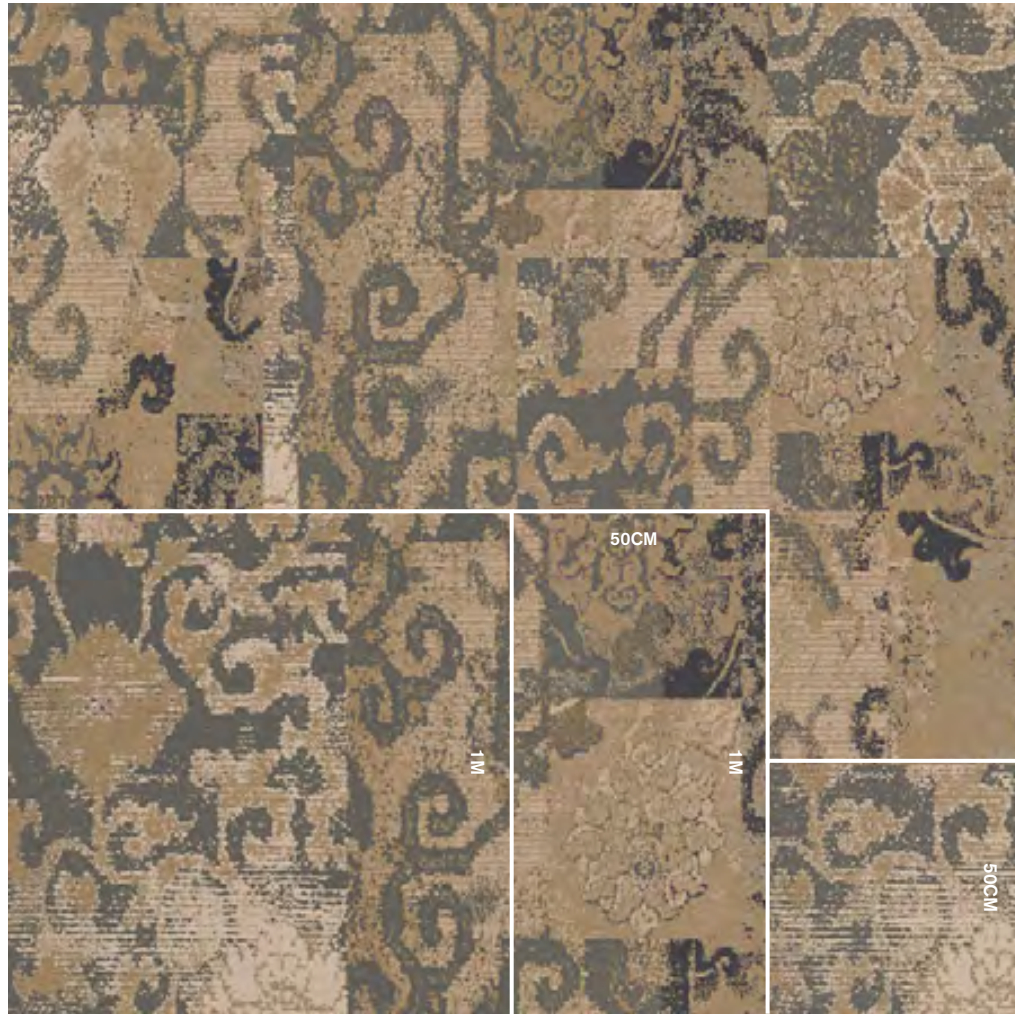

Collection
HIP OVER HISTORY

Here's how M0938 looks in any of the three available sizes in a custom color we created. Feel free to use our suggestion or create your own. You know you want to.

Pattern
M0938