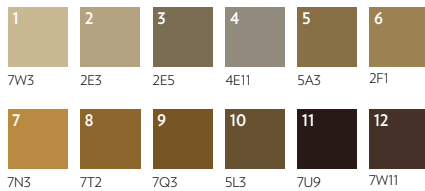

DURKAN. IMAGINE THAT.

PAPYRUS Inspiration

Top to bottom:
QW49868 6' (w) X 6' (l)
QW48406 12' (w) X 9' (l)
QW49802 3' (w) X 4' (l)

Product Guide

Papyrus is available in Definity, PDI and CYP constructions. Each product type utilizes a different manufacturing process which can yield variations in color and texture. Please refer to the guide below for specific color information.

Definity

Durkan's innovative Definity technology is available in up to 12 colors and features our unique precision sculpted technology which explores and emphasizes dimensional effects.

Shown, right and opposite page: QTW49845

PDI

Durkan's Precision Dye Injected (PDI) construction offers a range of patterns available in 12 colors.

Shown, right: D49875

CYP

Durkan's Computer Yarn Placement (CYP) construction offers a range of patterns available in 6 colors.

Shown, right: UT49876

C: Cut, L: Loop, LL: Lower Loop, DD: Double Density

QTW49845
12' (w) X 9' (l)

1	2	3	5	6	7	9	10	11	12	22
4051	140006	640009	650019	6024	6003	860018	860020	1491	080189	140006L
23	24	25	26	27	28	29	30	51	52	
640009L	94M012L METALLIC	650019L	6024L	6003L	24M002L METALLIC	860018L	860020L	1491LL	080189LL	