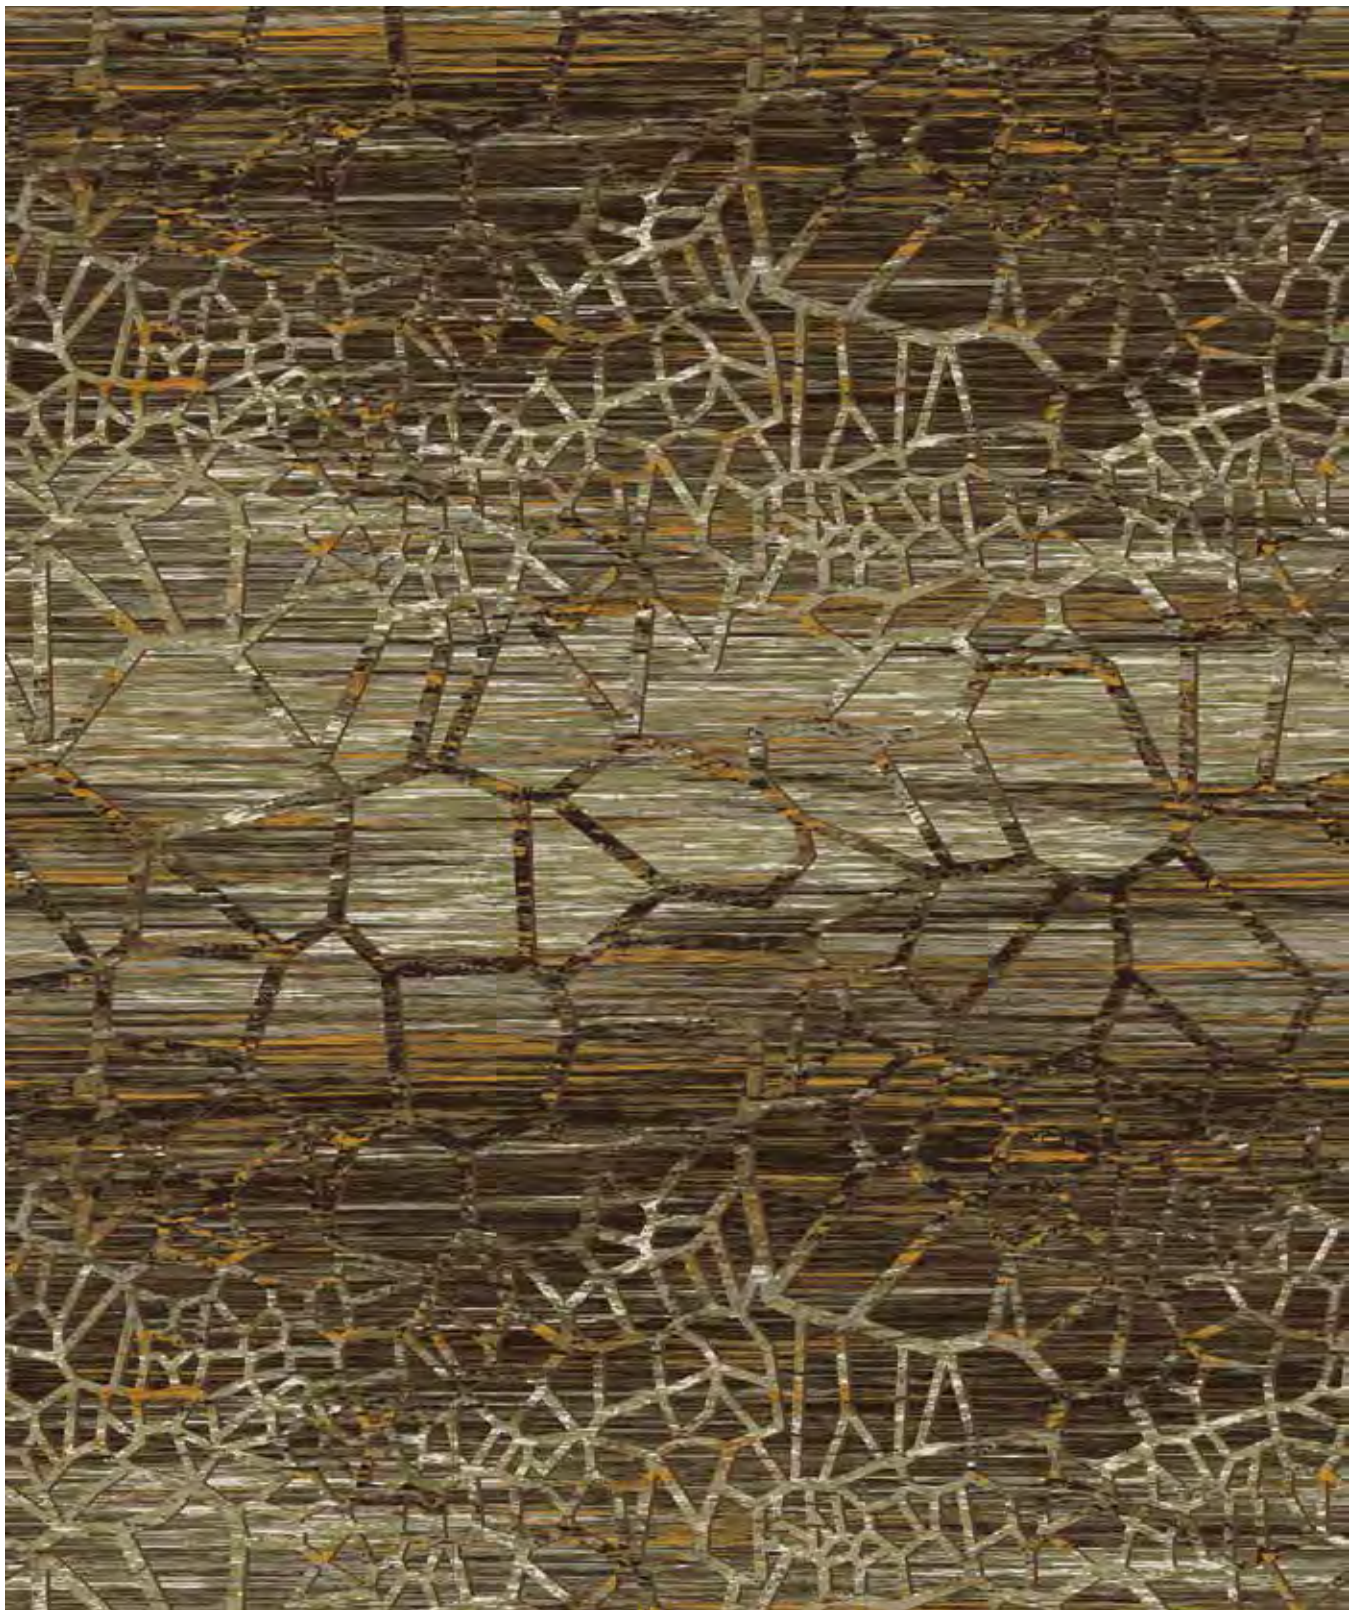

QTW48404
12' (w) X 9' (l)

1	2	3	5	6	7	9	10	11	12	22
4051	140006	640009	650019	6024	6003	860018	860020	1491	080189	140006L
23	24	25	26	27	28	29	30	51	52	
640009L	94M012L METALLIC	650019L	6024L	6003L	24M002L METALLIC	860018L	860020L	1491LL	080189LL	

Also available in CYP & PDI