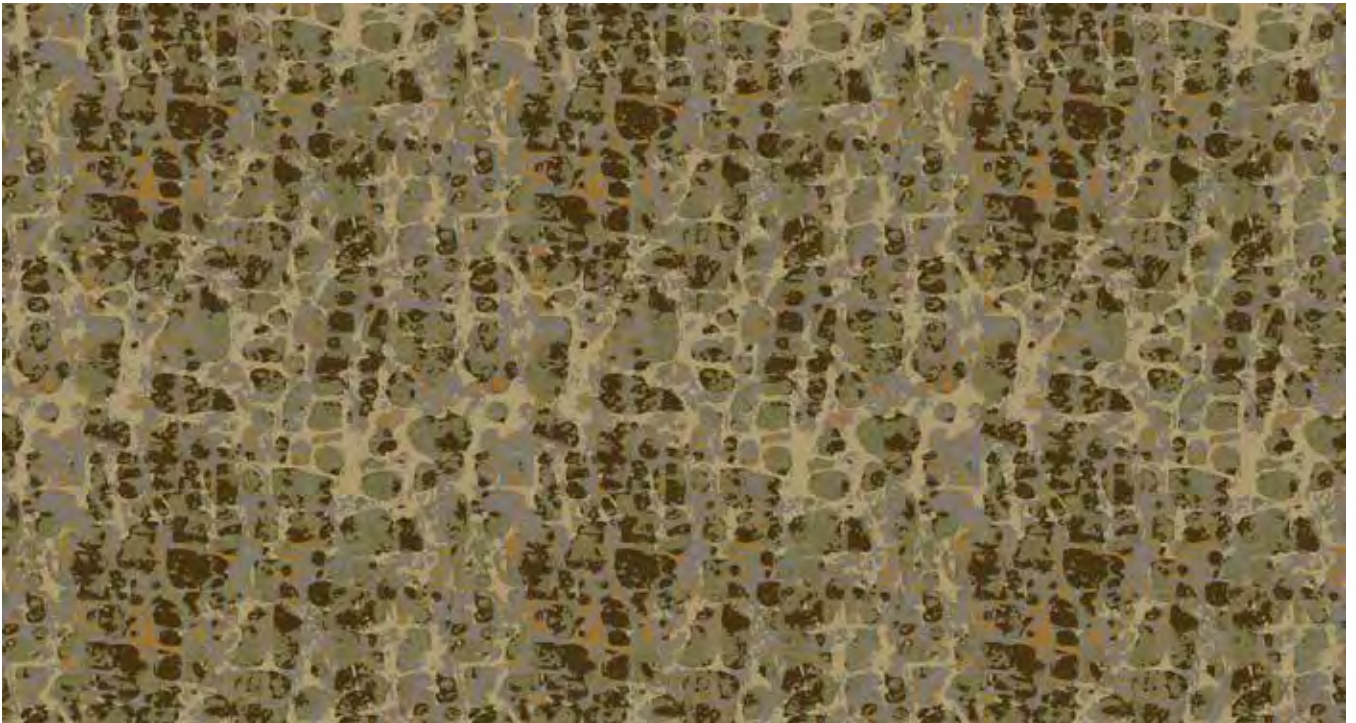

QTW48604
4' (w) X 4' (l)

1	2	3	5	22	23	24
4051	6024	650019	860020	6024L	650019L	24M002L METALLIC