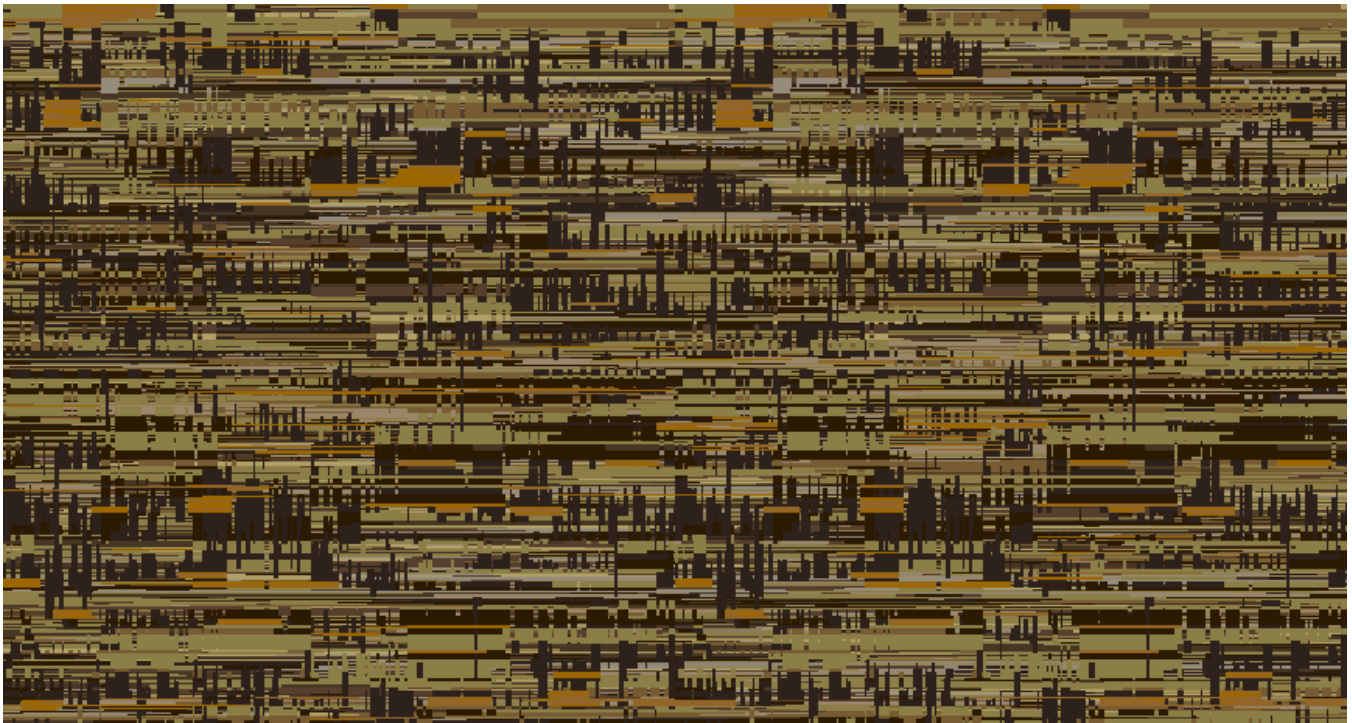

QTW49868
6' (w) X 6' (l)

1	2	3	4	5	8	9	22	23	24	26	27	48	49
4051	140006	640009	6024	6003	1491	080189	140006L	640009L	6024L	24M002L METALLIC	860018L	1491LL	080189LL