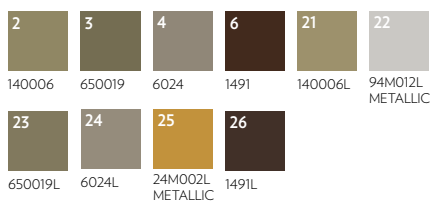

Definity

Durkan's innovative Definity technology is available in up to 12 colors and features our unique precision sculpted technology which explores and emphasizes dimensional effects.

Shown, right and opposite page: QTW49845

PDI

Durkan's Precision Dye Injected (PDI) construction offers a range of patterns available in 12 colors.

Shown, right: D49875

CYP

Durkan's Computer Yarn Placement (CYP) construction offers a range of patterns available in 6 colors.

Shown, right: UT49876

C: Cut, L: Loop, LL: Lower Loop, DD: Double Density

QTW49845
12' (w) X 9' (l)

1	2	3	5	6	7	9	10	11	12	22
4051	140006	640009	650019	6024	6003	860018	860020	1491	080189	140006L
23	24	25	26	27	28	29	30	51	52	
640009L	94M012L METALLIC	650019L	6024L	6003L	24M002L METALLIC	860018L	860020L	1491LL	080189LL	