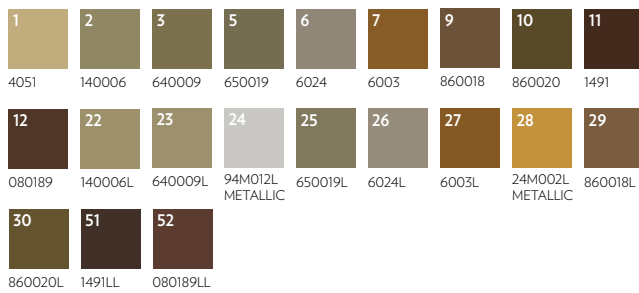

DURKAN. IMAGINE THAT.

PAPYRUS Inspiration

Top to bottom:
QW49868 6' (w) X 6' (l)
QW48406 12' (w) X 9' (l)
QW49802 3' (w) X 4' (l)

Product Guide

Papyrus is available in Definity, PDI and CYP constructions. Each product type utilizes a different manufacturing process which can yield variations in color and texture. Please refer to the guide below for specific color information.

Definity

Durkan's innovative Definity technology is available in up to 12 colors and features our unique precision sculpted technology which explores and emphasizes dimensional effects.

Shown, right and opposite page: QTW49845