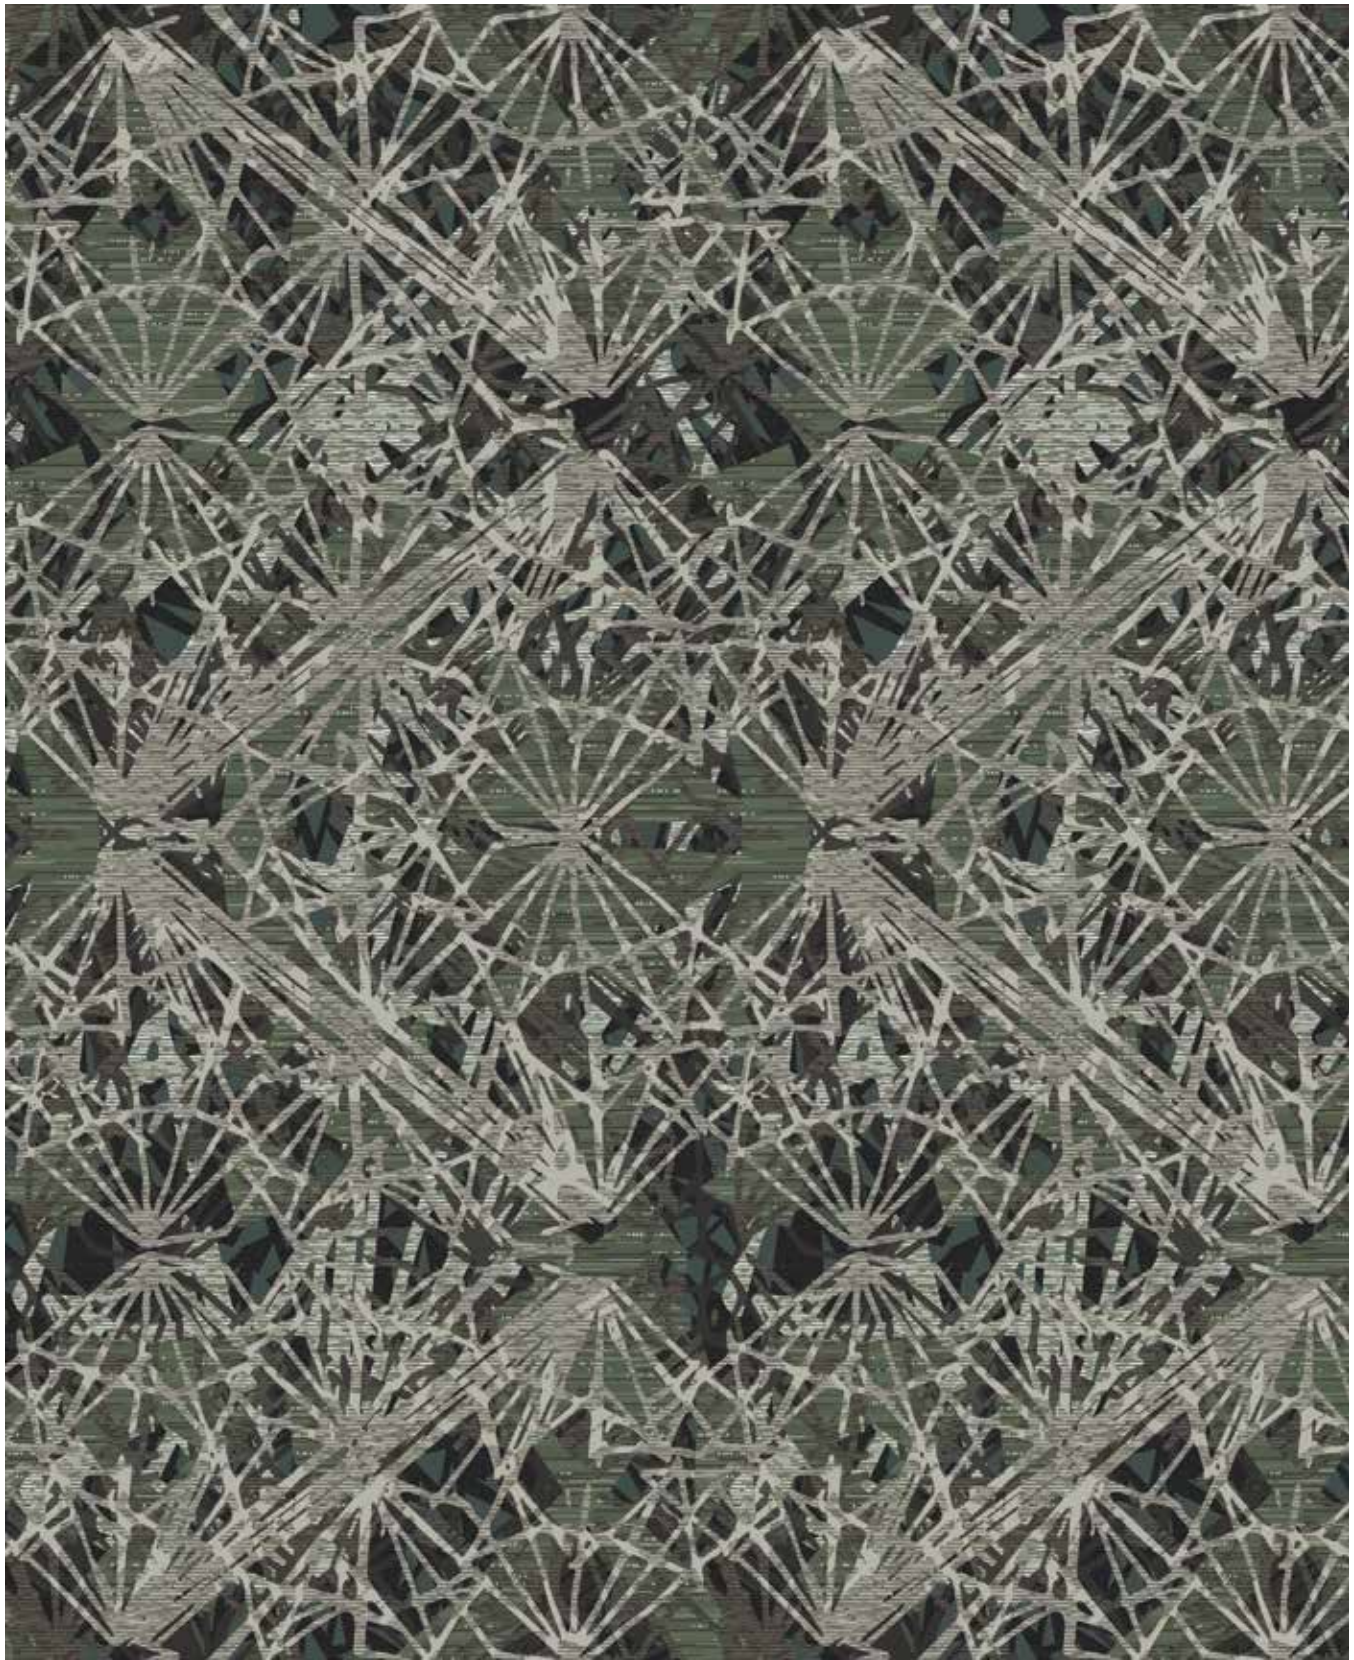

QTW62885-MW460*

12' (w) X 28' (l)

Broadloom

*Has less than 25% loop