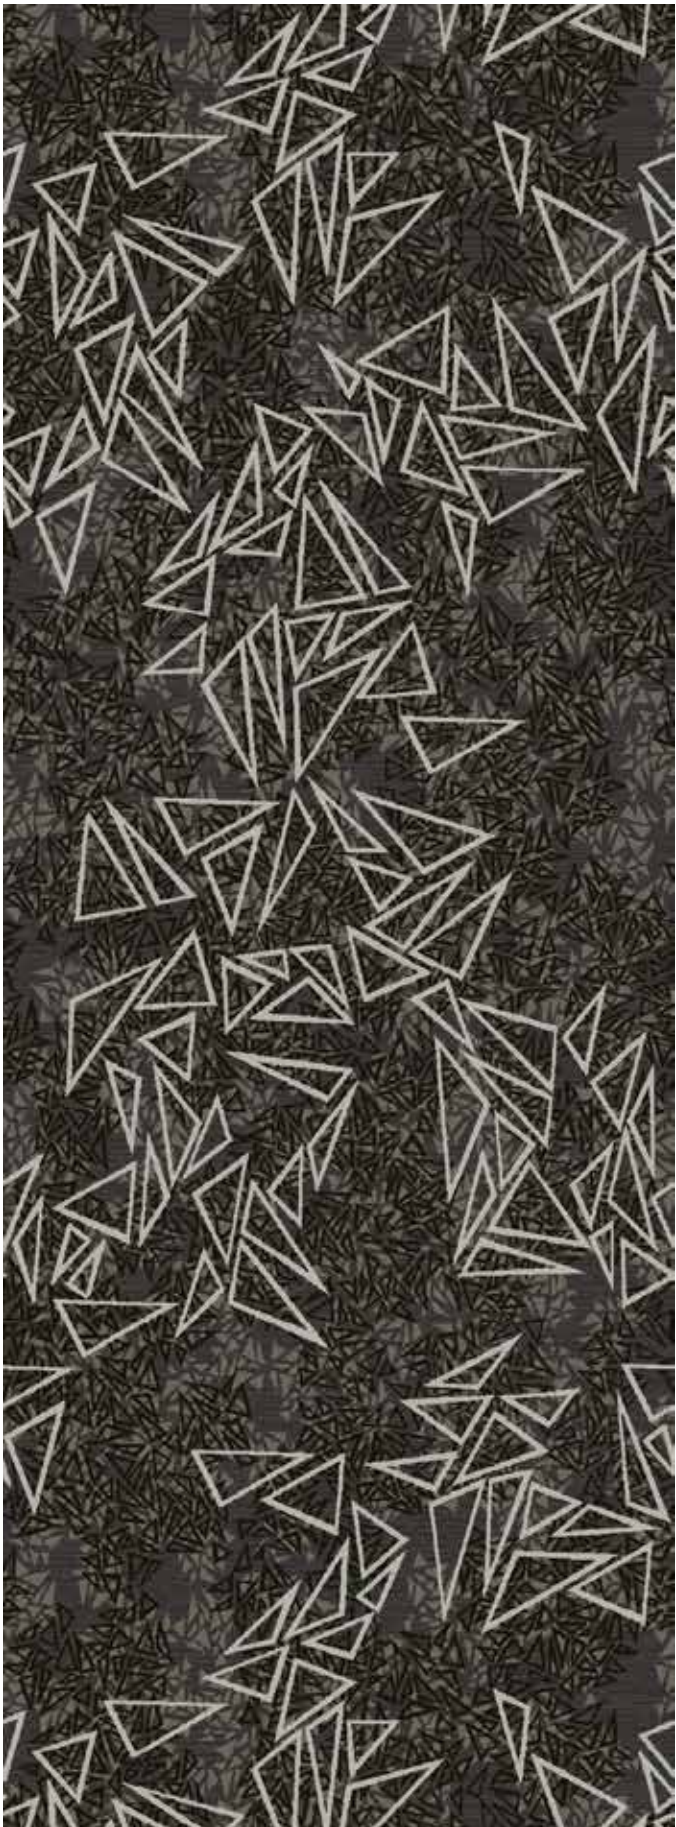

 DURKAN

 DEFINITY

SYMBIOTIC

By Meg Turner

Symbiotic Collection

SYMBIOTIC

SYMBIOTIC is a collection that embraces contrast and melds together two unexpected elements into a rich, dramatic array of patterns. This collection captures an interesting juxtaposition of organic and geometric elements through the smooth, scrawling script of written text, and the sharp contrast of light hitting the meticulously faceted edges of gemstones. The weaving and blending of these two very different elements creates a bold interaction and lavish, layered palette of texture, contrast, and color.

QTW62886-MW460

4' (w) X 4' (l)

Broadloom

QTW67511-MW460
2' (w) X 2' (l)
Broadloom

QTW67522-MW460
12' (w) X 6' (l)
Broadloom

1	2	3	4	5	6	7	8	9	14	21	26	42	45	47	49
6021	970006	960011	850020	090089	090088	070035	090089	840032	850020/ 850020DD	6021L	090088L	970006L	850020L	070035L	840032LL