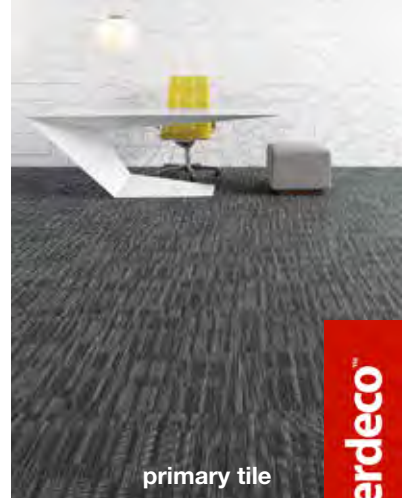

tile

 Interdeco™

SPACE
WORX
design is limitless

shaw contract group®

quick ship 

centric tile

surround tile

basic tile

design is limitless

quick ship

**INCREASE SPACE.
DECREASE TIME.**

Place your order for up to 2,500 yards in any of the four 24 X 24 Space Worx tiles and we'll warp speed your order to arrive in two weeks or less.