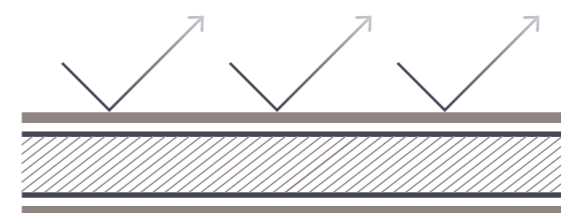

SOAK UP NOISE THROUGH THE FLOOR

iD Click Ultimate's acoustic backing has Soundblock Technology integrated, creating more pleasant environments everywhere, from hotel rooms to offices.

**Decrease
in-room sound**

The exclusive Ultimate structure reduces in-room walking noise by the greatest amount of any hard floor solution.

**Dampen
the noise**

Reduce sound transmission between floors to 19dB.