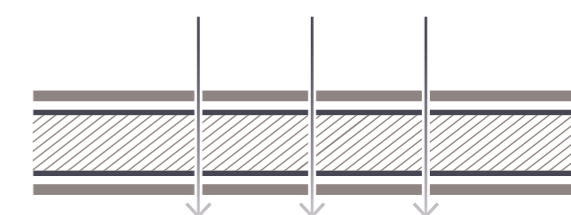

Dampen noise levels in rooms and between floors