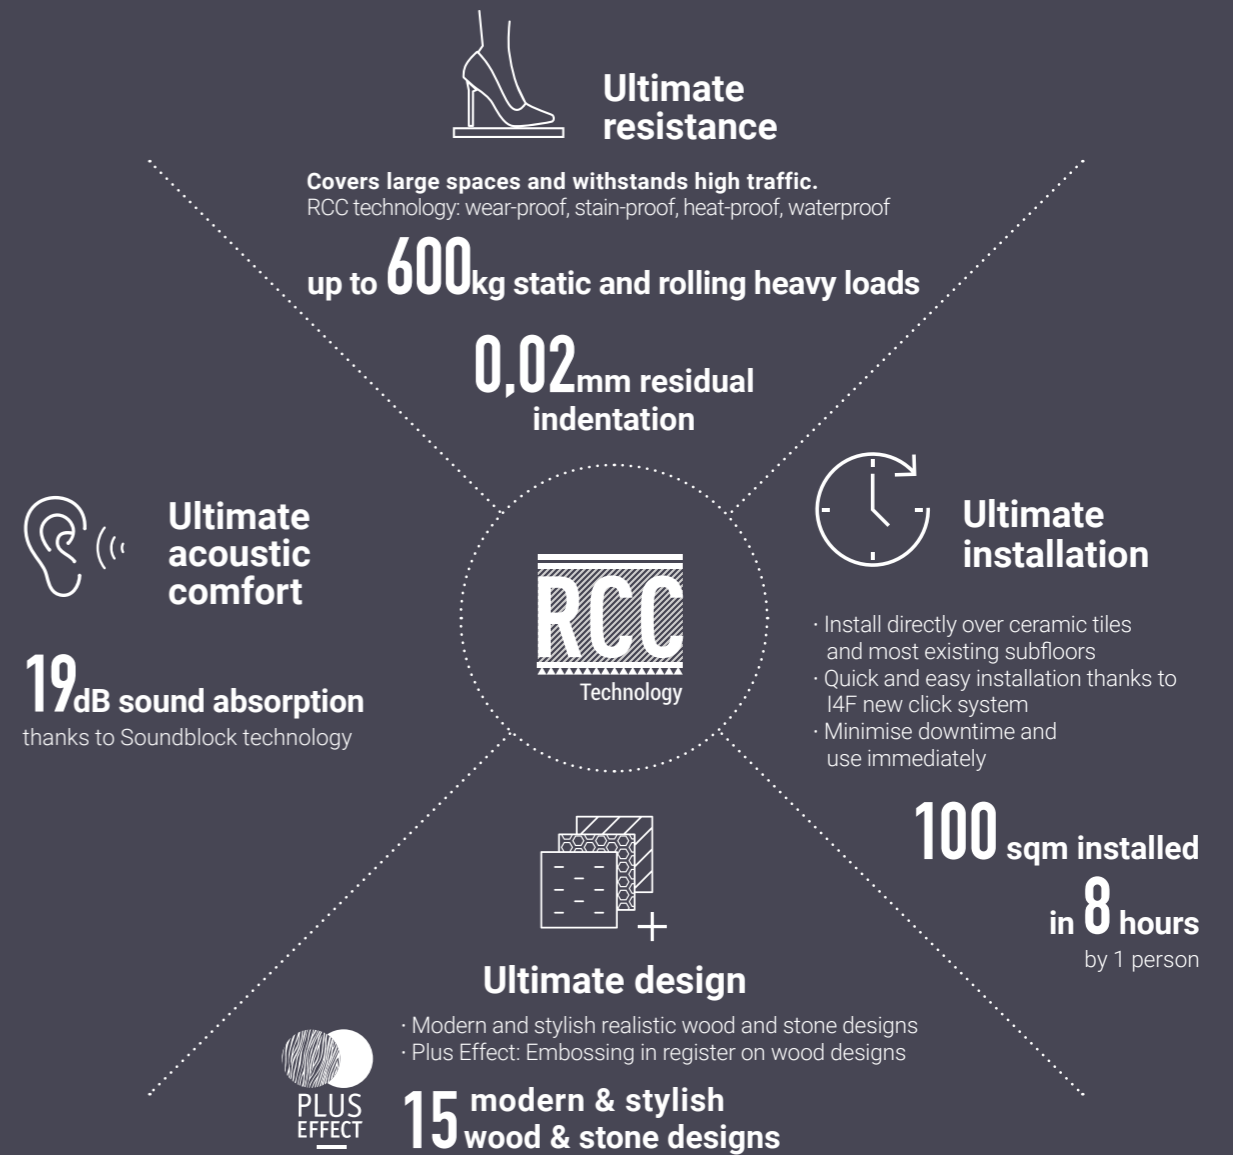

TAKE UP THE ULTIMATE RENOVATION SOLUTION

Business downtime, appearance, design... You have to deliver **sterling installations in very little time**. For an ultimate experience delivering ultimate results, **Tarkett introduces its Rigid Composite Core vinyl tiles collection: iD Click Ultimate**.

This new, **innovative class of hard surface flooring** combines the strength and feel of wood

and stone with all the advantages of luxury vinyl tiles. Durable, waterproof, simple to maintain and with versatile designs worthy of the most demanding brands and customers, iD Click Ultimate leverages **Rigid Composite Core (RCC)** innovation as well as more than 130 years of Tarkett flooring experience, and provides the very best in flooring today.

In iD Click Ultimate, the extra density RCC technology delivers full performance: