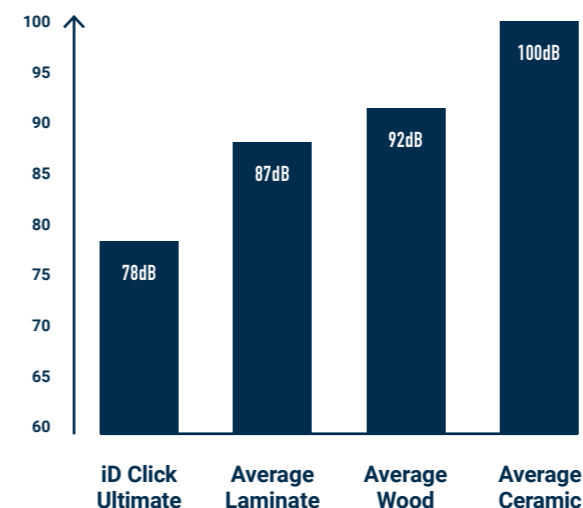

In-room walking noise (dB)