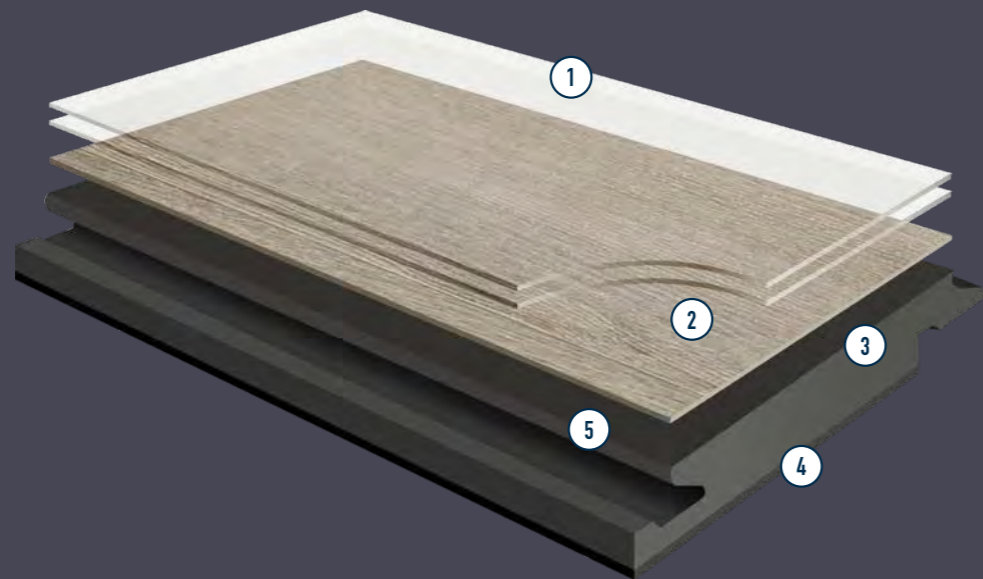

THE NEW VINYL TILES GENERATION: A CONCENTRATE OF TECHNOLOGY