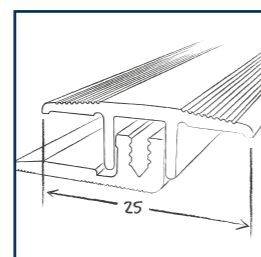

- White (6 cm) - 26640700
- ▨ With decorative film matching collection designs (8 cm)

Packaging:
2,02lm skirtings
in packs of 10

PROFILE

Transition profile

Aluminium profile,
to be screwed.

- Silver (1451 011)
- Stainless Steel (1451 012)