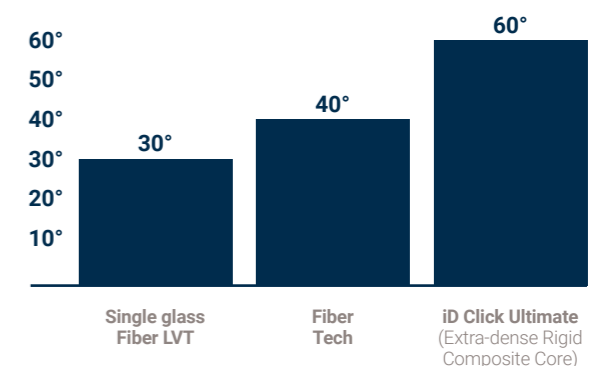

Maximum temperature of the floor allowed after installation (°C)