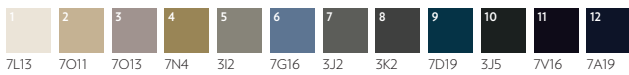

CT74073
12" x 36" (Monolithic Installation)

D

CT74067, CT75575, CT75576
12" x 36" and 24" x 24" (Vertical Ashlar Installation)

DURKAN

TRANSPOSITIONS PATTERNS

CT74067
24" x 24" (Monolithic Installation)

CT74069
24" x 24" (Vertical Ashlar Installation)