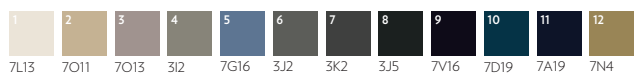

CT74072
12" x 36" (Vertical Ashlar Installation)

CT74074
24" x 24" (Brick Ashlar Installation)

DURKAN

CT74075
12" x 36" (Vertical Ashlar Installation)

CT75575
12" x 36" (Vertical Ashlar Installation)

CT74076
24" x 24" (Monolithic Installation)