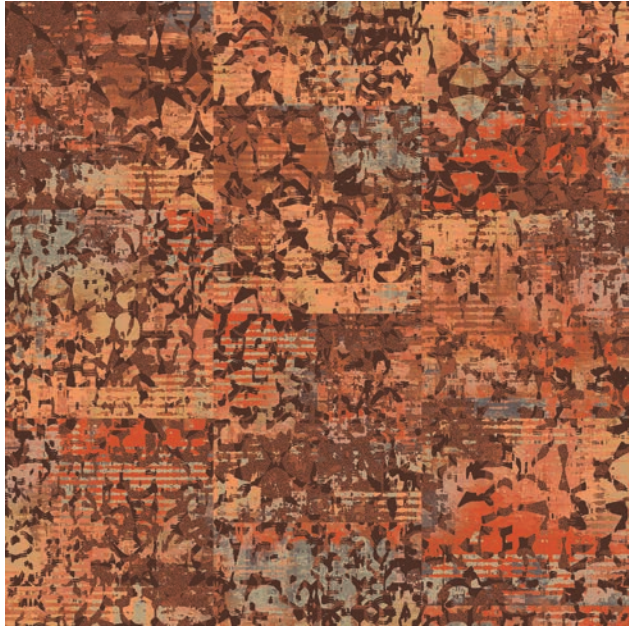

D

TRANSPOSITIONS PATTERNS