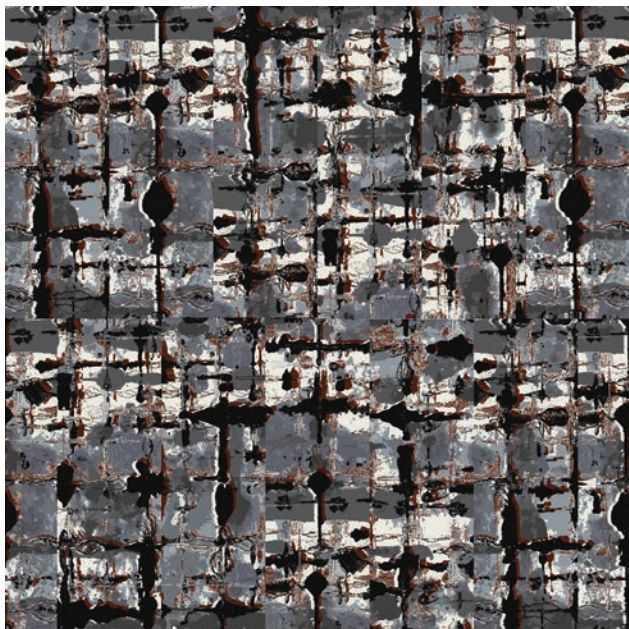

CT74073
12" x 36" (Monolithic Installation)

D

CT74067, CT75575, CT75576
12" x 36" and 24" x 24" (Vertical Ashlar Installation)

DURKAN

TRANSPOSITIONS PATTERNS

CT74067
24" x 24" (Monolithic Installation)

CT74069
24" x 24" (Vertical Ashlar Installation)