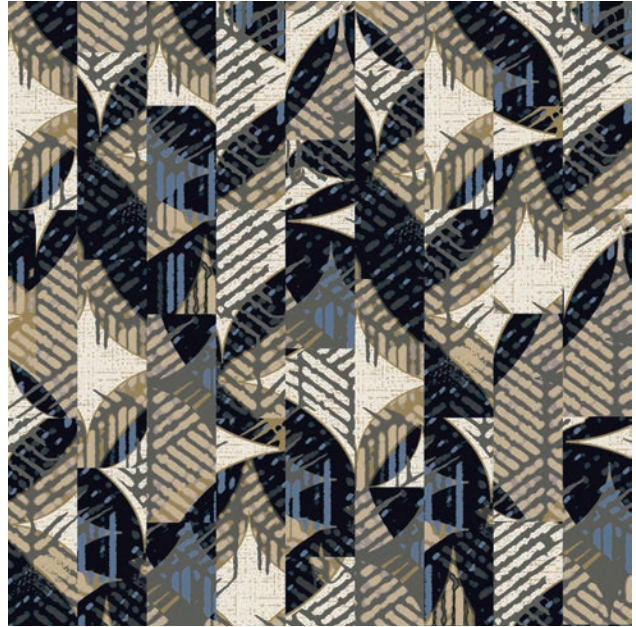

CT74072
12" x 36" (Vertical Ashlar Installation)

CT74074
24" x 24" (Brick Ashlar Installation)

DURKAN

CT74075
12" x 36" (Vertical Ashlar Installation)

CT75575
12" x 36" (Vertical Ashlar Installation)

CT74076
24" x 24" (Monolithic Installation)