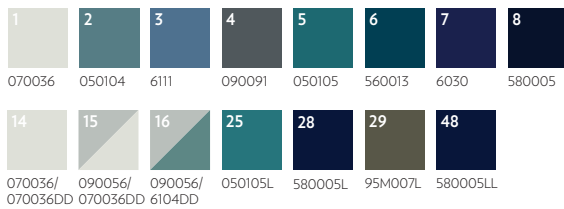

DURKAN. IMAGINE THAT.

Liike Inspiration

Top to bottom:
QW57026-MW445 12' (w) X 17' (l) Broadloom
QW55005-MW445 12' (w) X 30' (l) Broadloom
QW57021-MW445 12' (w) X 17' (l) Broadloom

Product Guide

Liike is available in Definity, PDI and CYP constructions. Each product type utilizes a different manufacturing process which can yield variations in color and texture. Please refer to the guide below for specific color information.

Definity

Durkan's innovative Definity technology is available in up to 12 colors and features our unique precision sculpted technology which explores and emphasizes dimensional effects.

Shown, right and opposite page: QTW57029-MW445