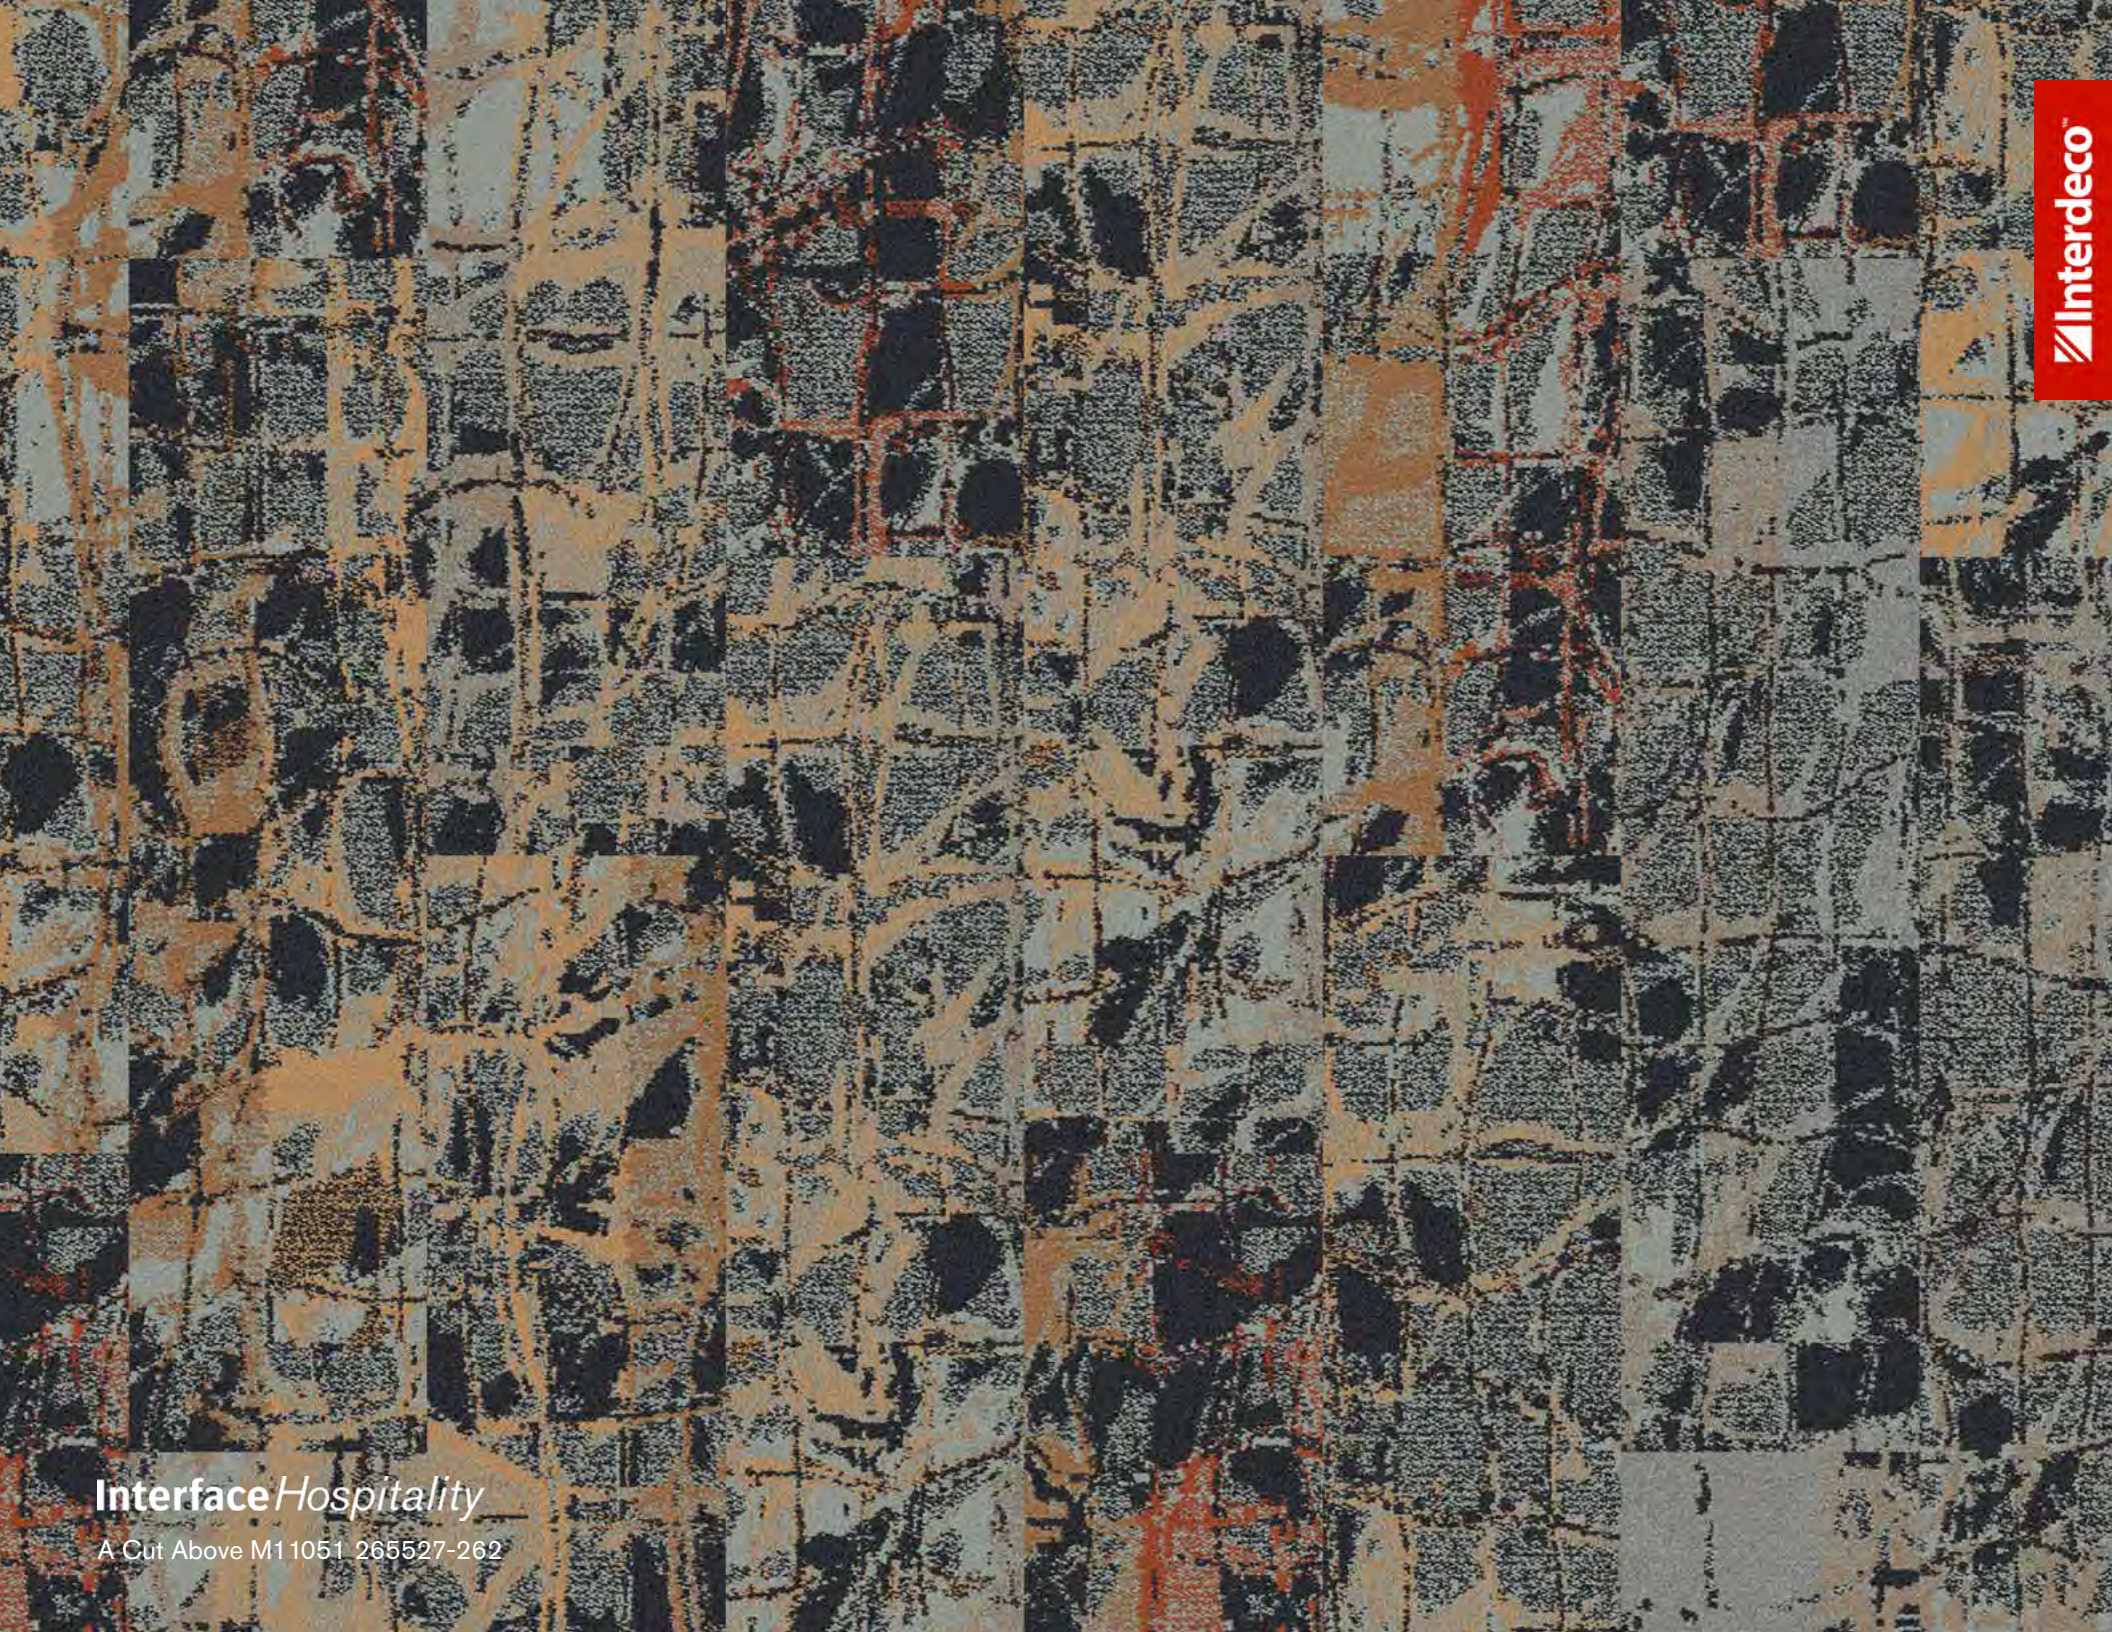

Interface*Hospitality*

A Cut Above M11051 265527-262