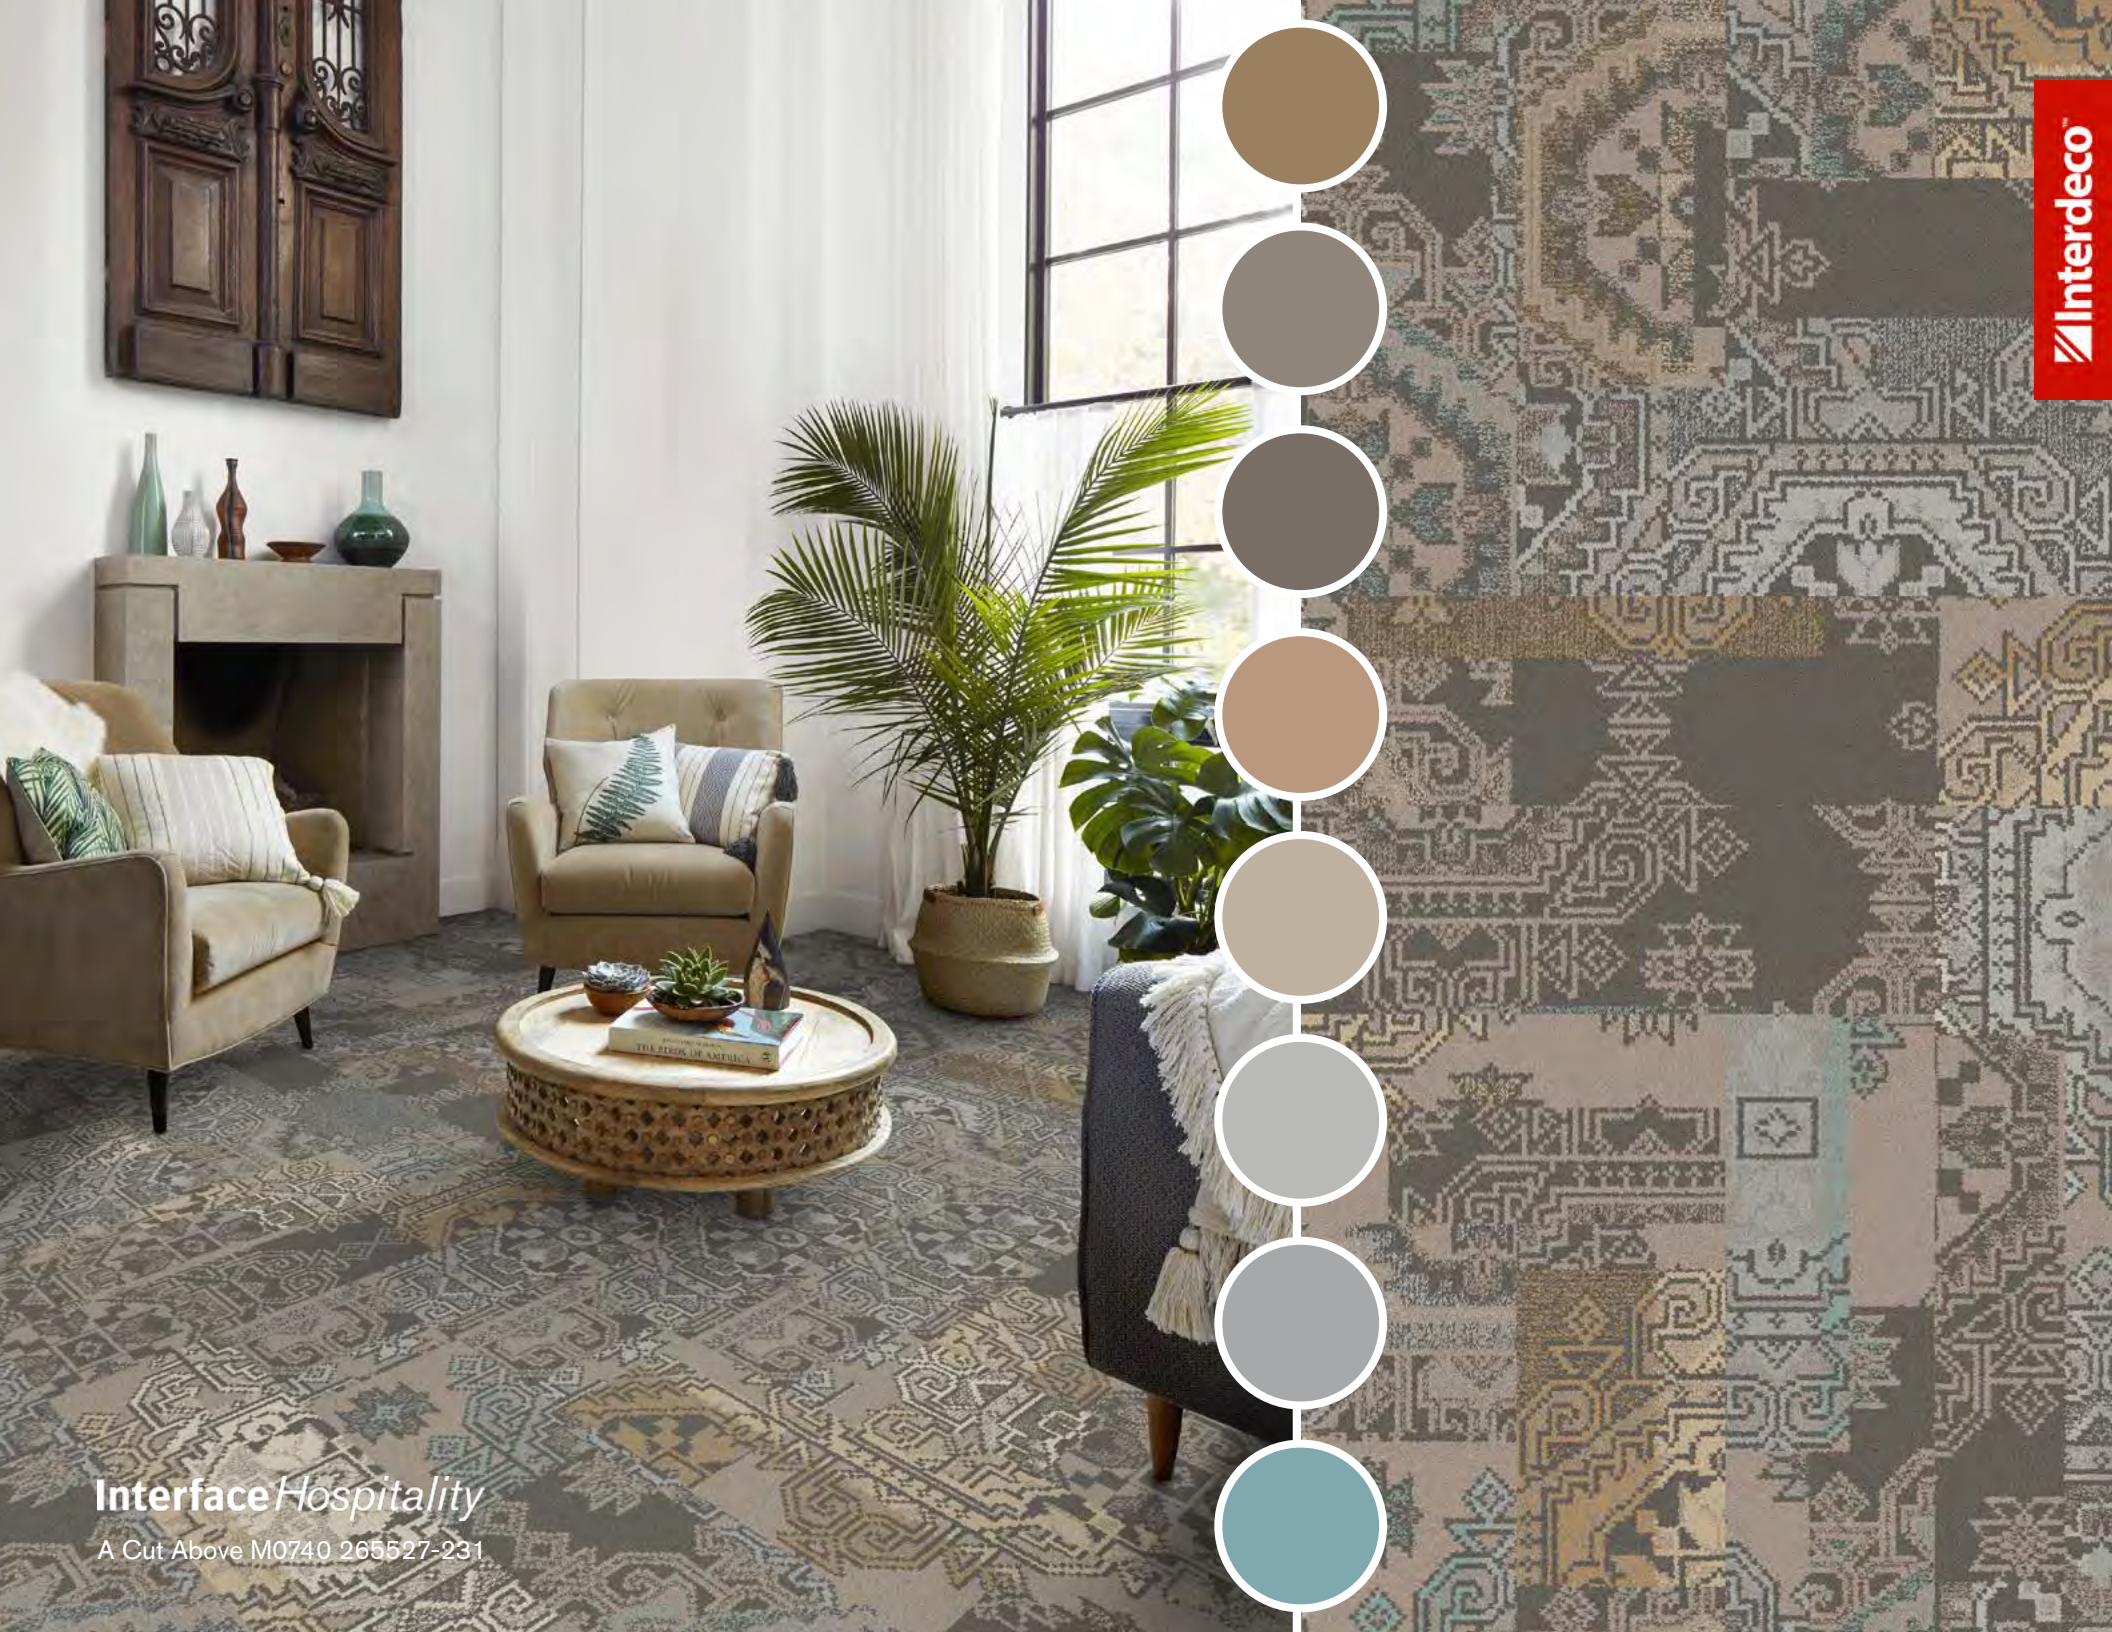

Interface Hospitality

A Cut Above M0740 265527-231