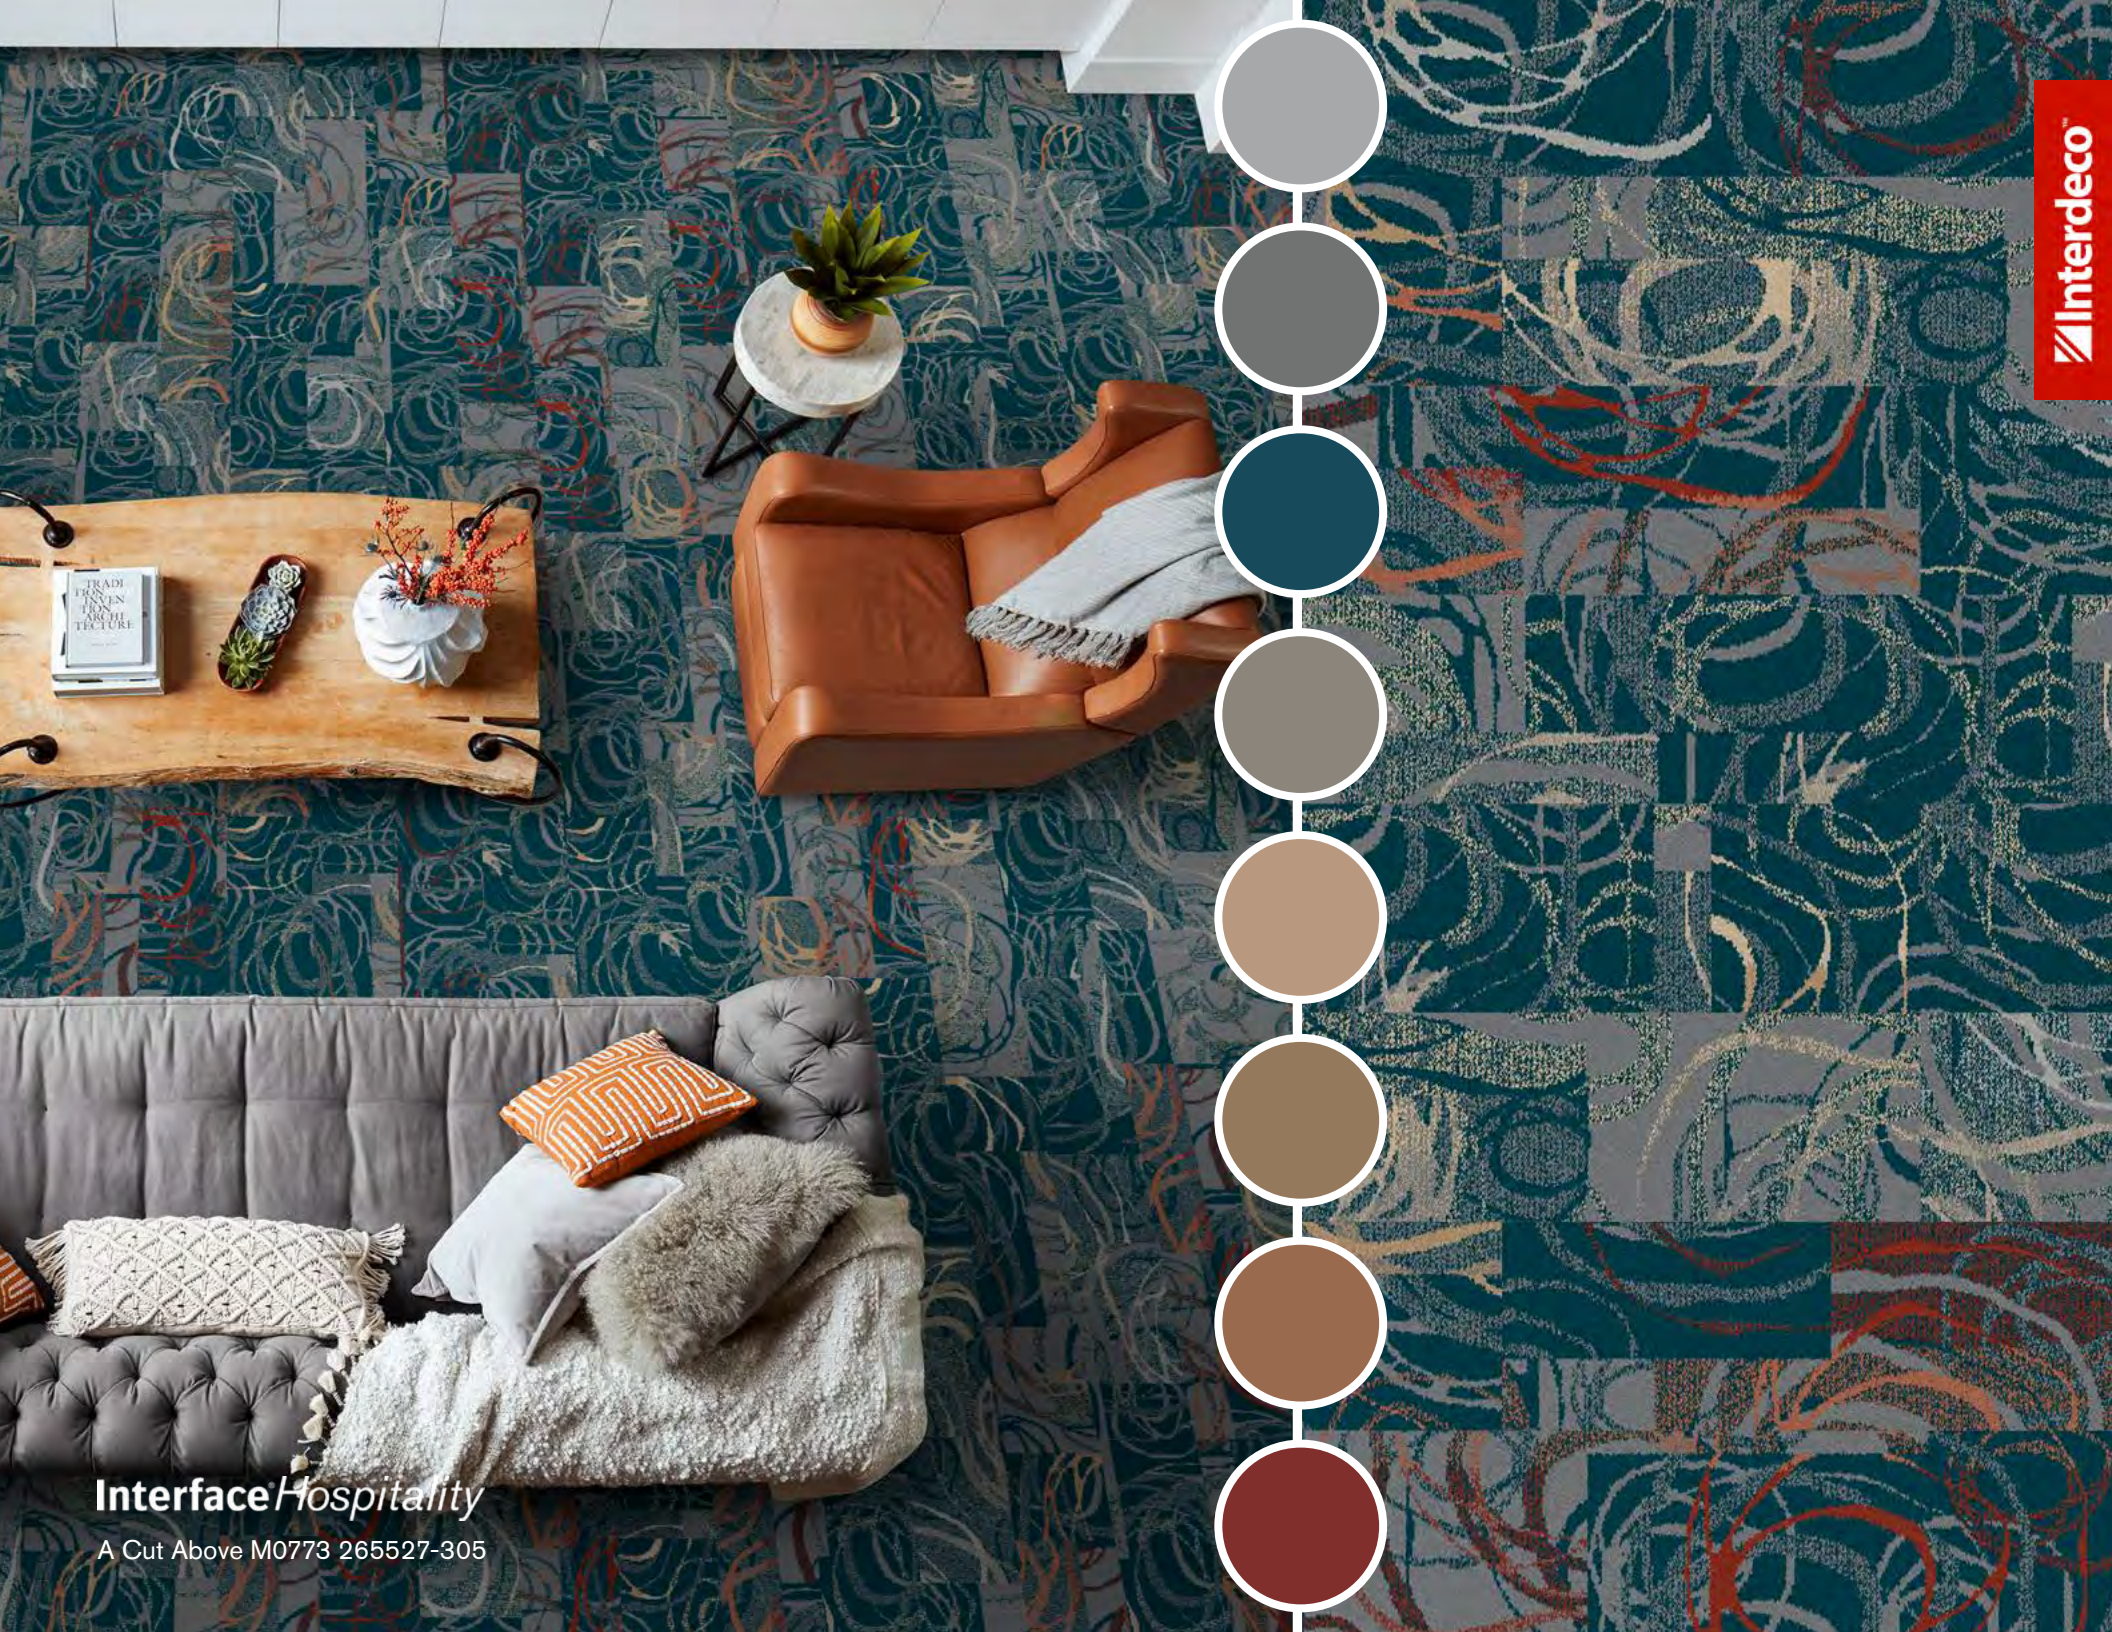

Interface Hospitality

A Cut Above M0773 265527-305