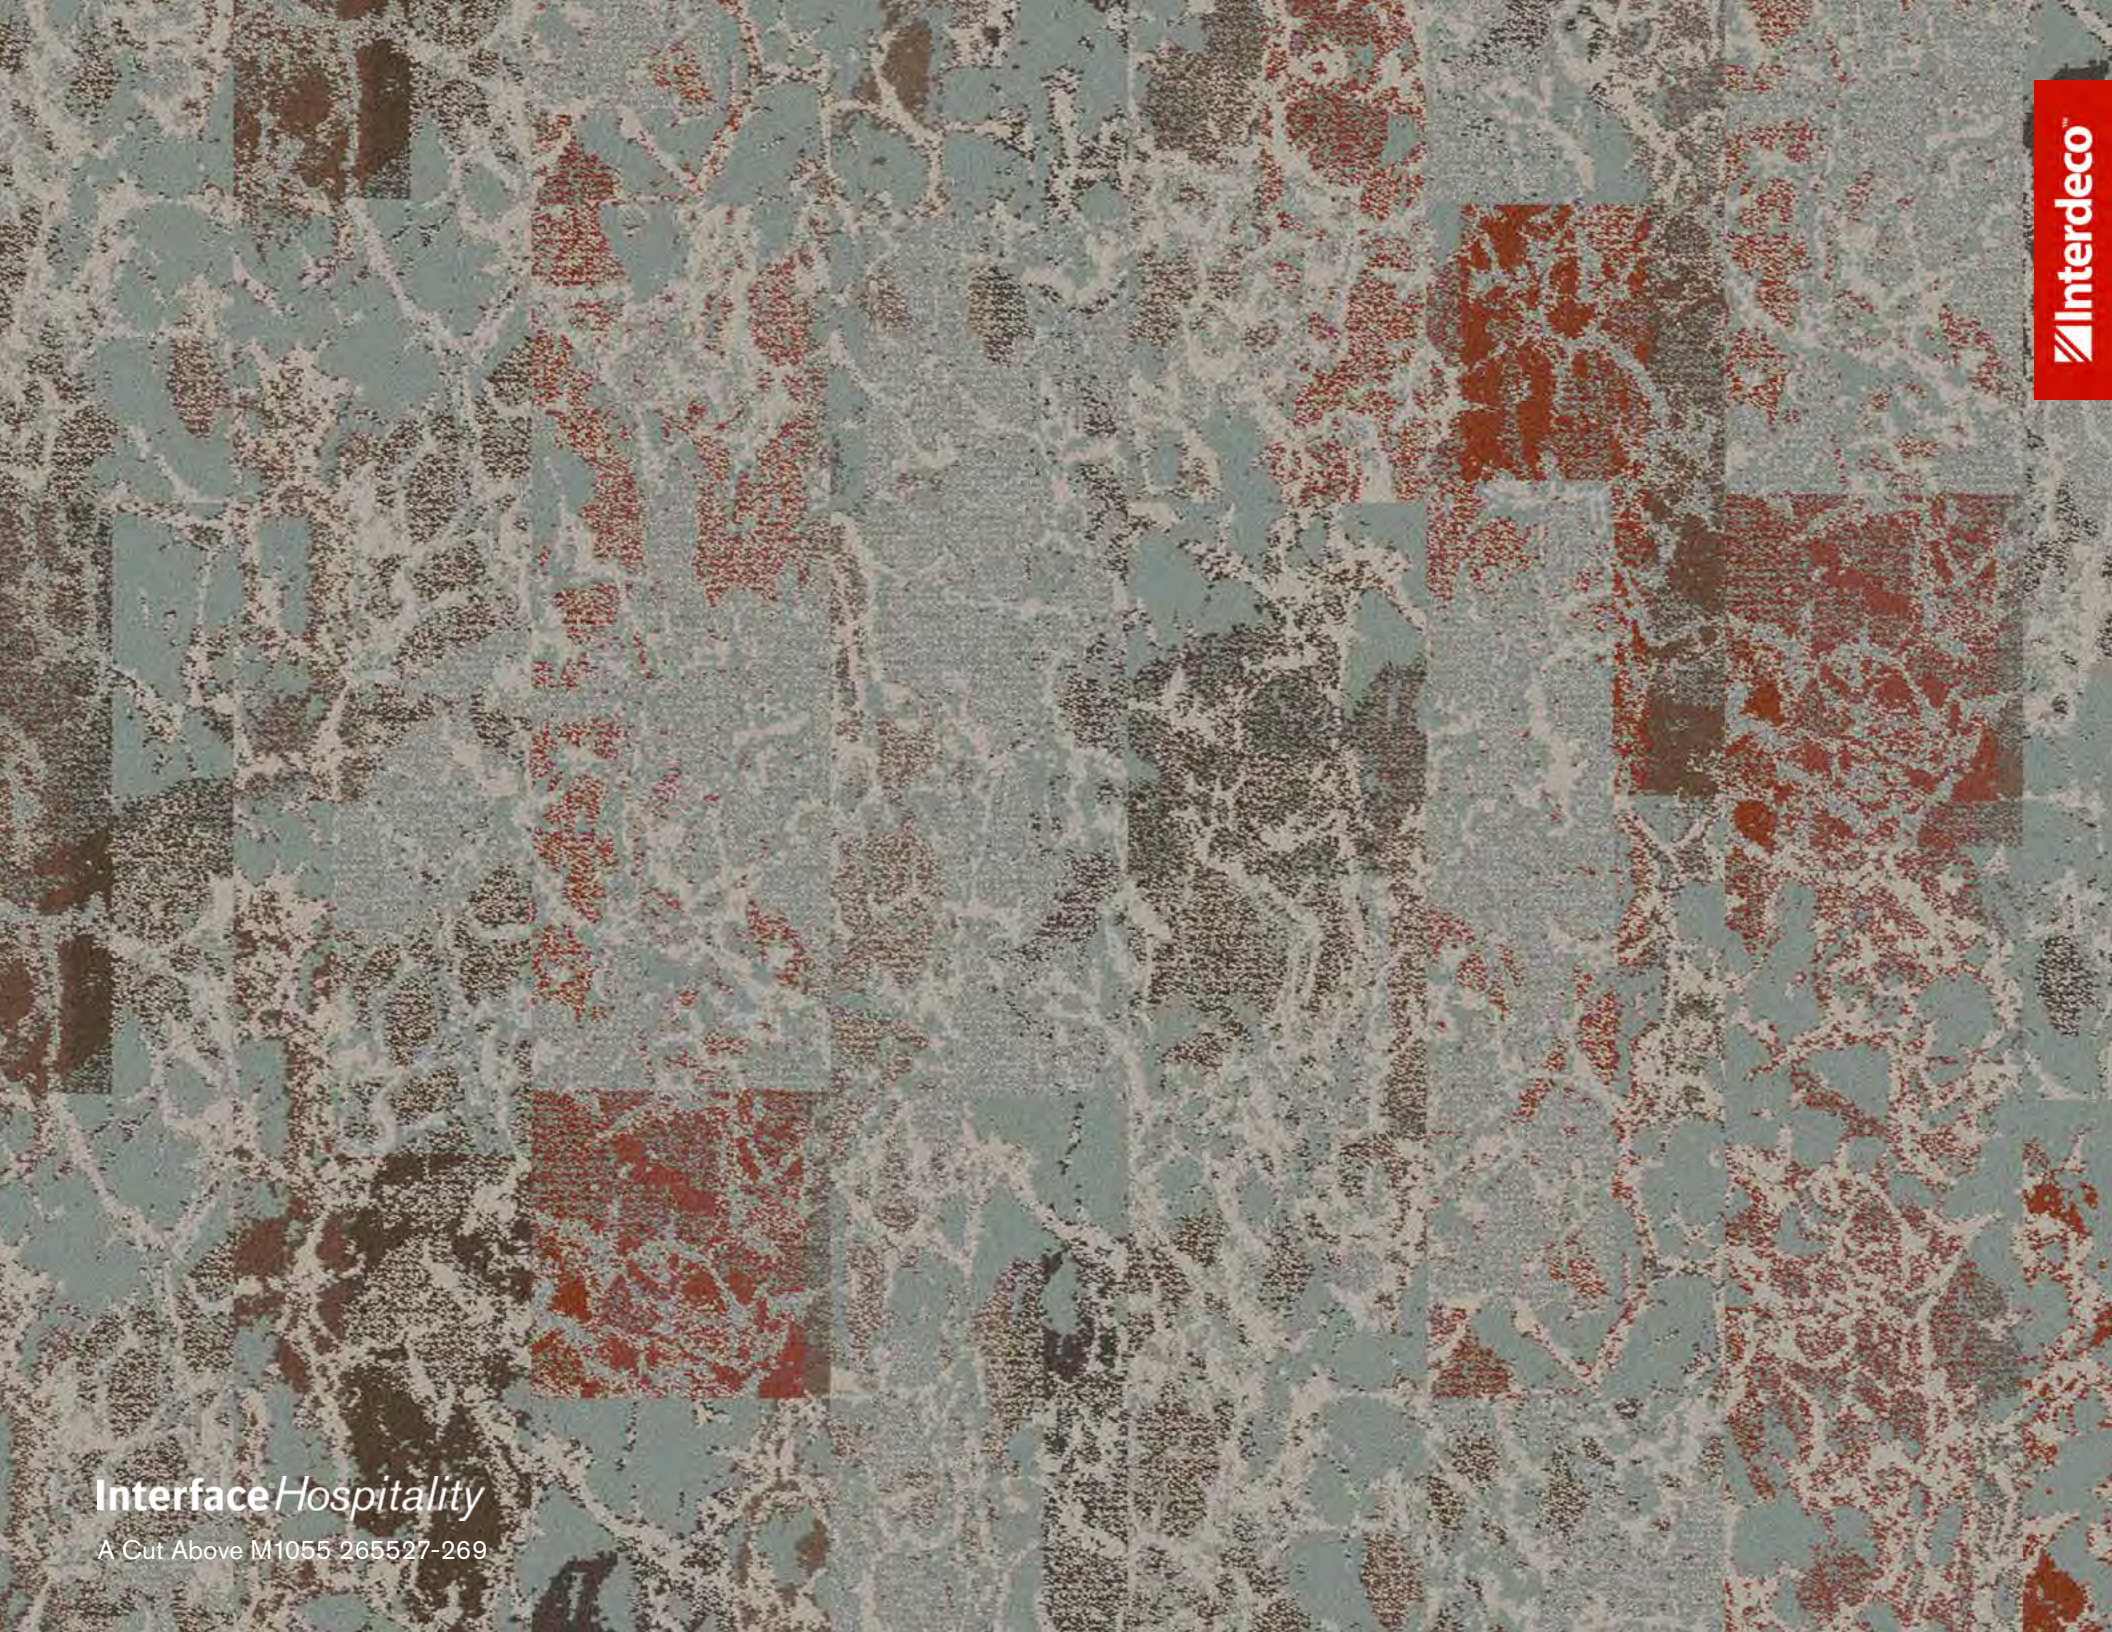

Interface *Hospitality*

A Cut Above M1055 265527-269