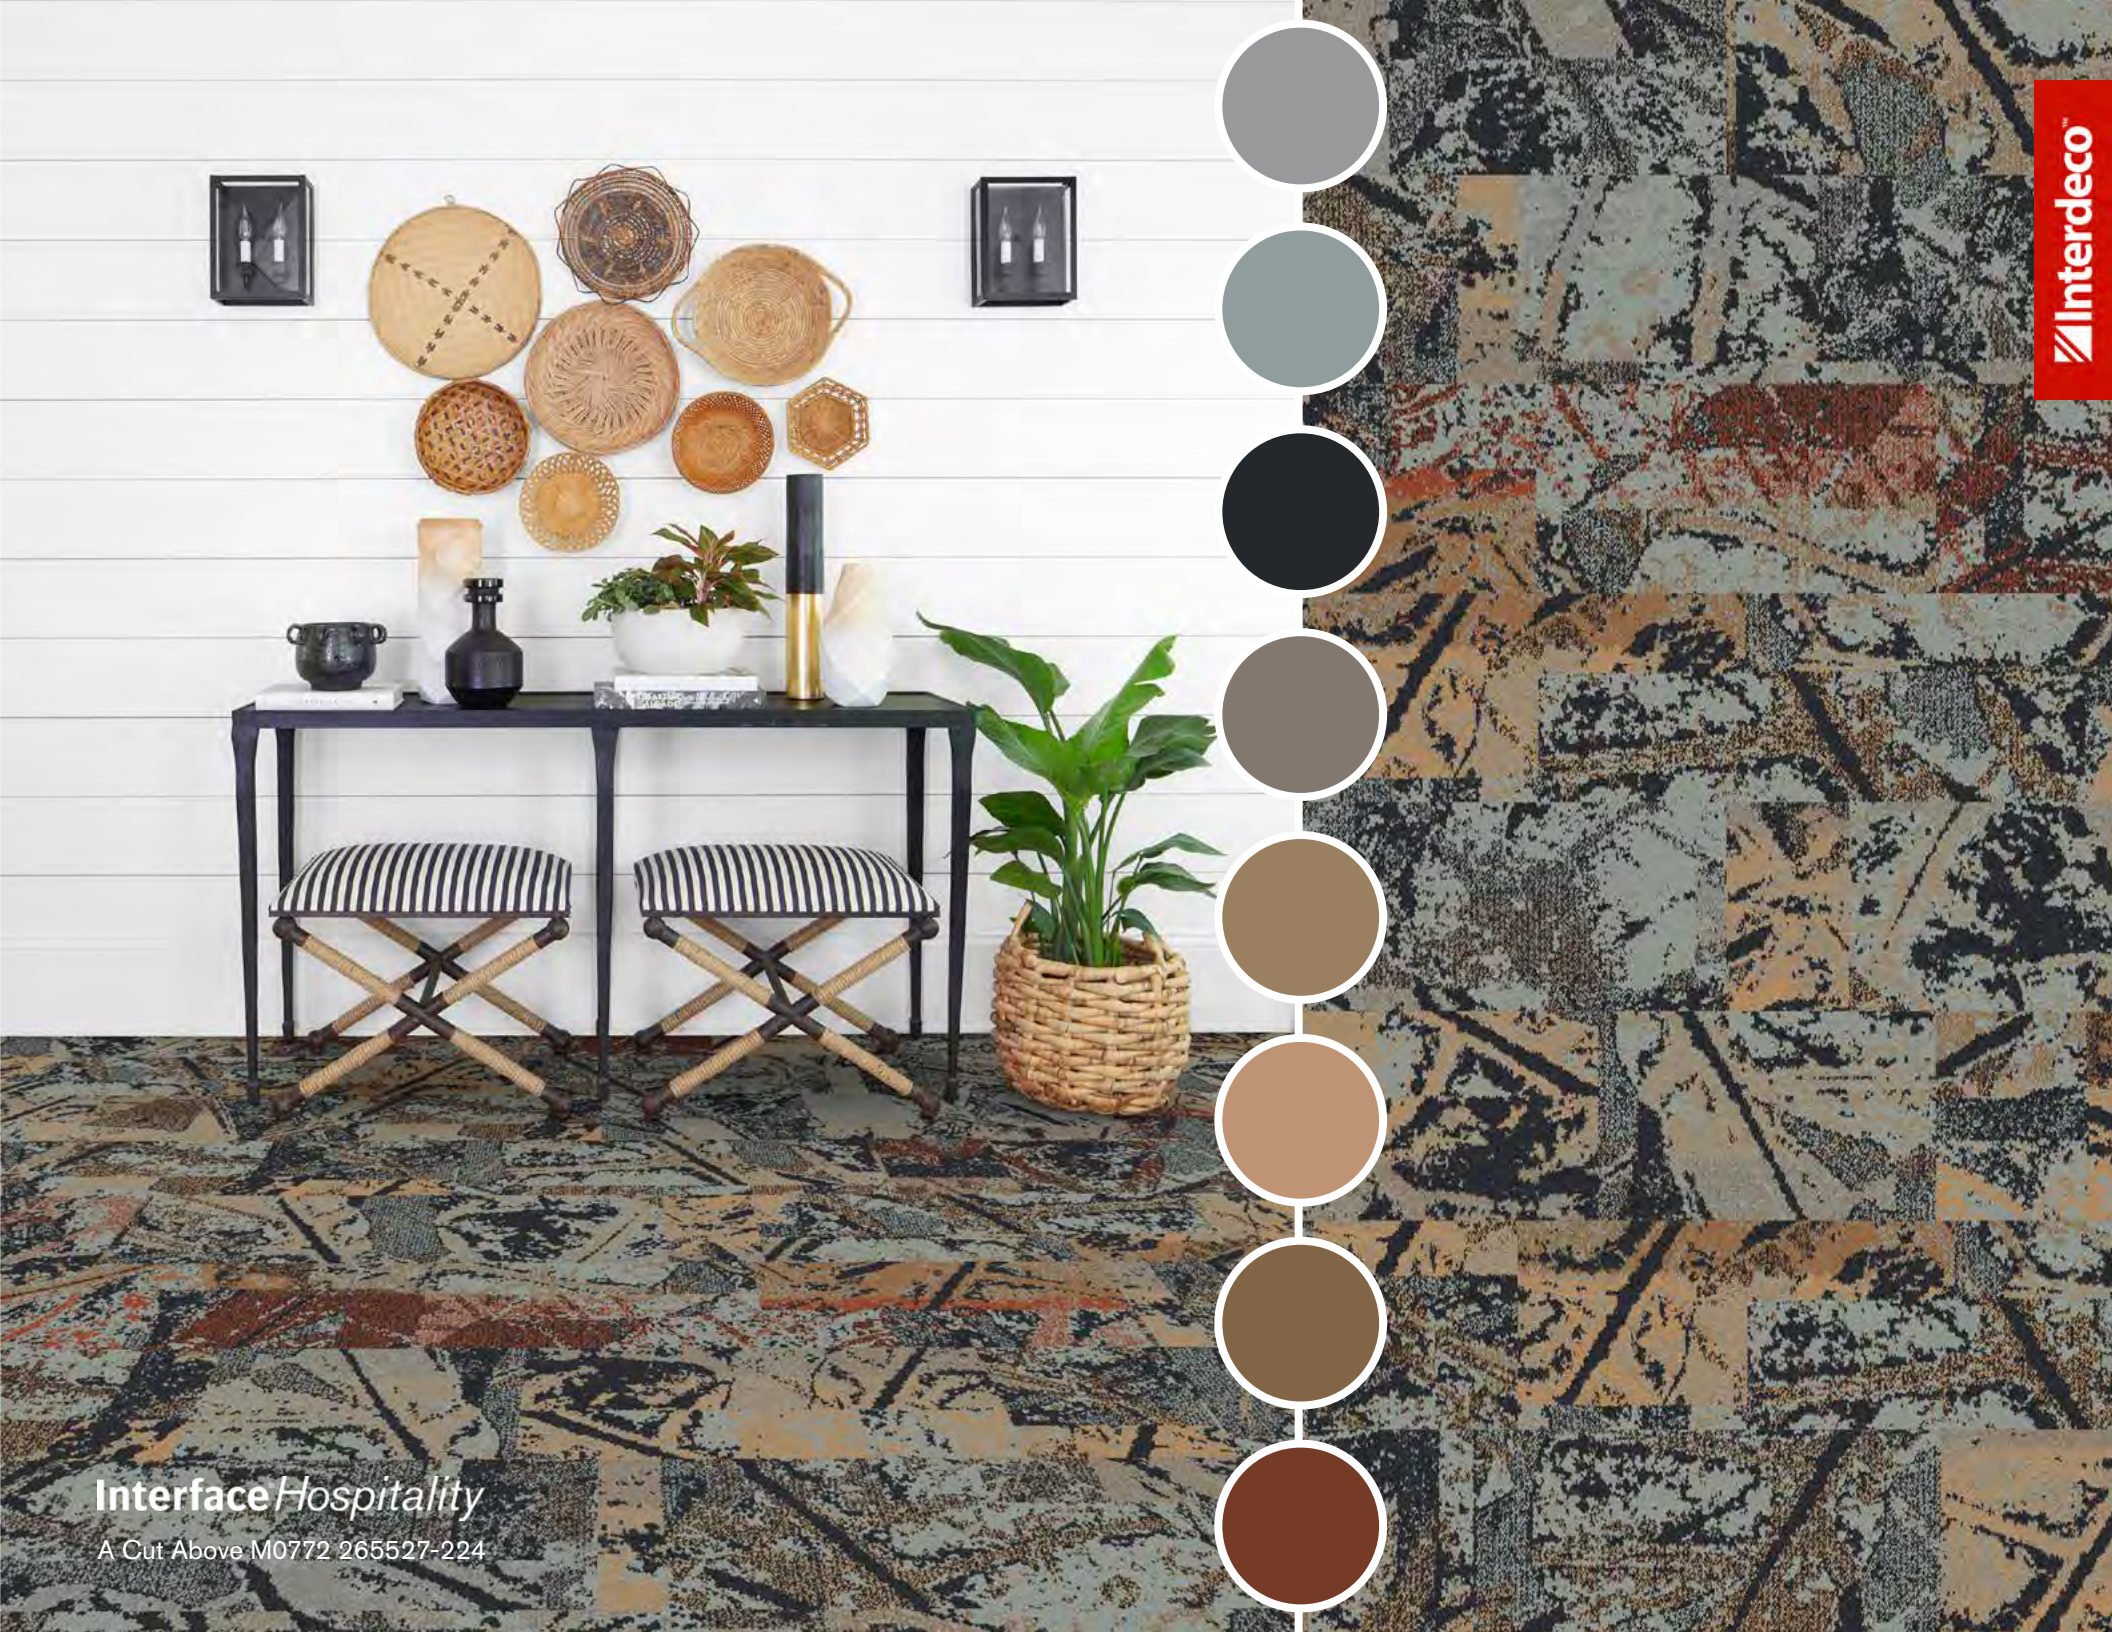

- Circle 1: Light gray
- Circle 2: Medium gray
- Circle 3: Black
- Circle 4: Dark gray
- Circle 5: Brown
- Circle 6: Tan
- Circle 7: Light brown
- Circle 8: Dark brown
- Circle 9: Dark brown
- Circle 10: Dark brown

Interface Hospitality

A Cut Above M0772 265527-224