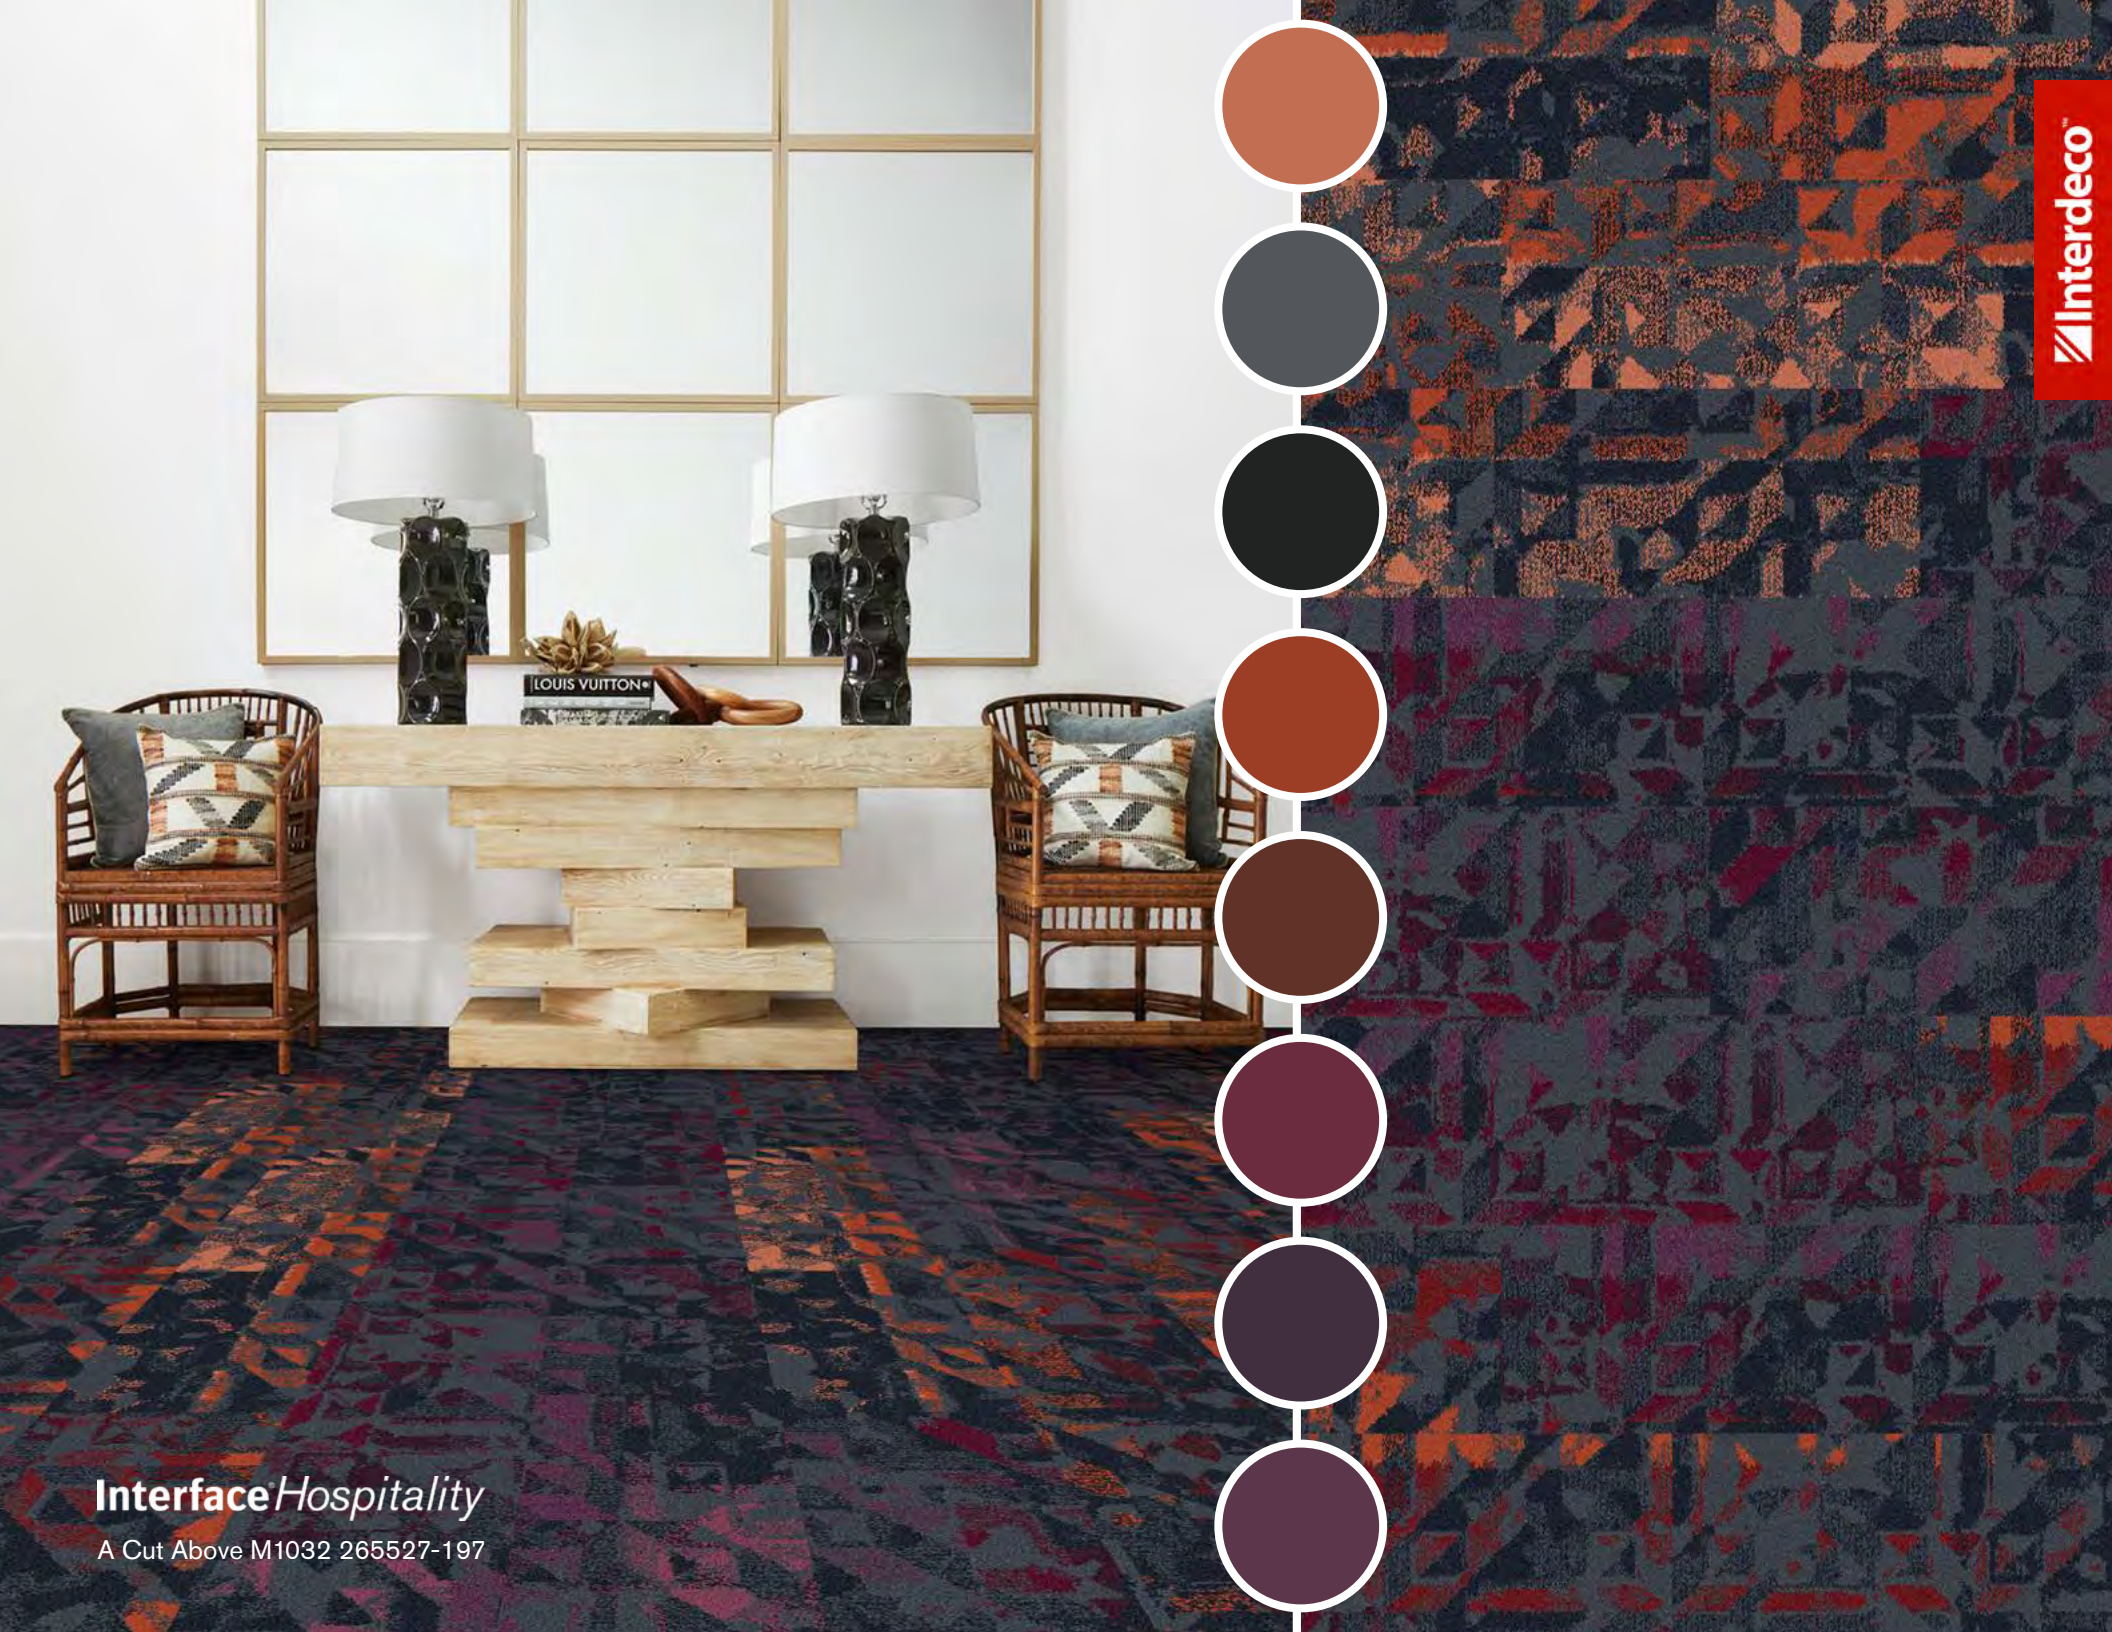

-
-
-
-
-
-
-
-
-

Interface*Hospitality*

A Cut Above M1032 265527-197

Interface*Hospitality*

A Cut Above M1030 265527-308

Interface*Hospitality*

A Cut Above M1044 265527-309

- Color swatch 1: Dark charcoal grey
- Color swatch 2: Medium grey
- Color swatch 3: Light grey
- Color swatch 4: Dark charcoal grey
- Color swatch 5: Dark brown
- Color swatch 6: Medium brown
- Color swatch 7: Dark charcoal grey
- Color swatch 8: Dark charcoal grey
- Color swatch 9: Dark charcoal grey