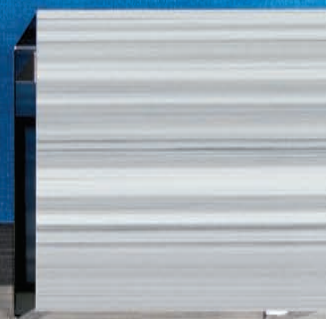

tile

tile

COLOR  
FRAME  
FORM  
COLOR

24X24

9X36

design is curious

shaw contract group®

# LET YOUR SHAPE RUN WILD

You have a vision in mind. Now imagine, changing it at will. The combination of 9 x 36 and 24 x 24 tiles means you can go monochromatic subtle or make a progressive color statement. Zag instead of zig. Explore unique shapes. Experiment diverse color hues. You've got color carte blanche. And the ability to let your creativity loose.