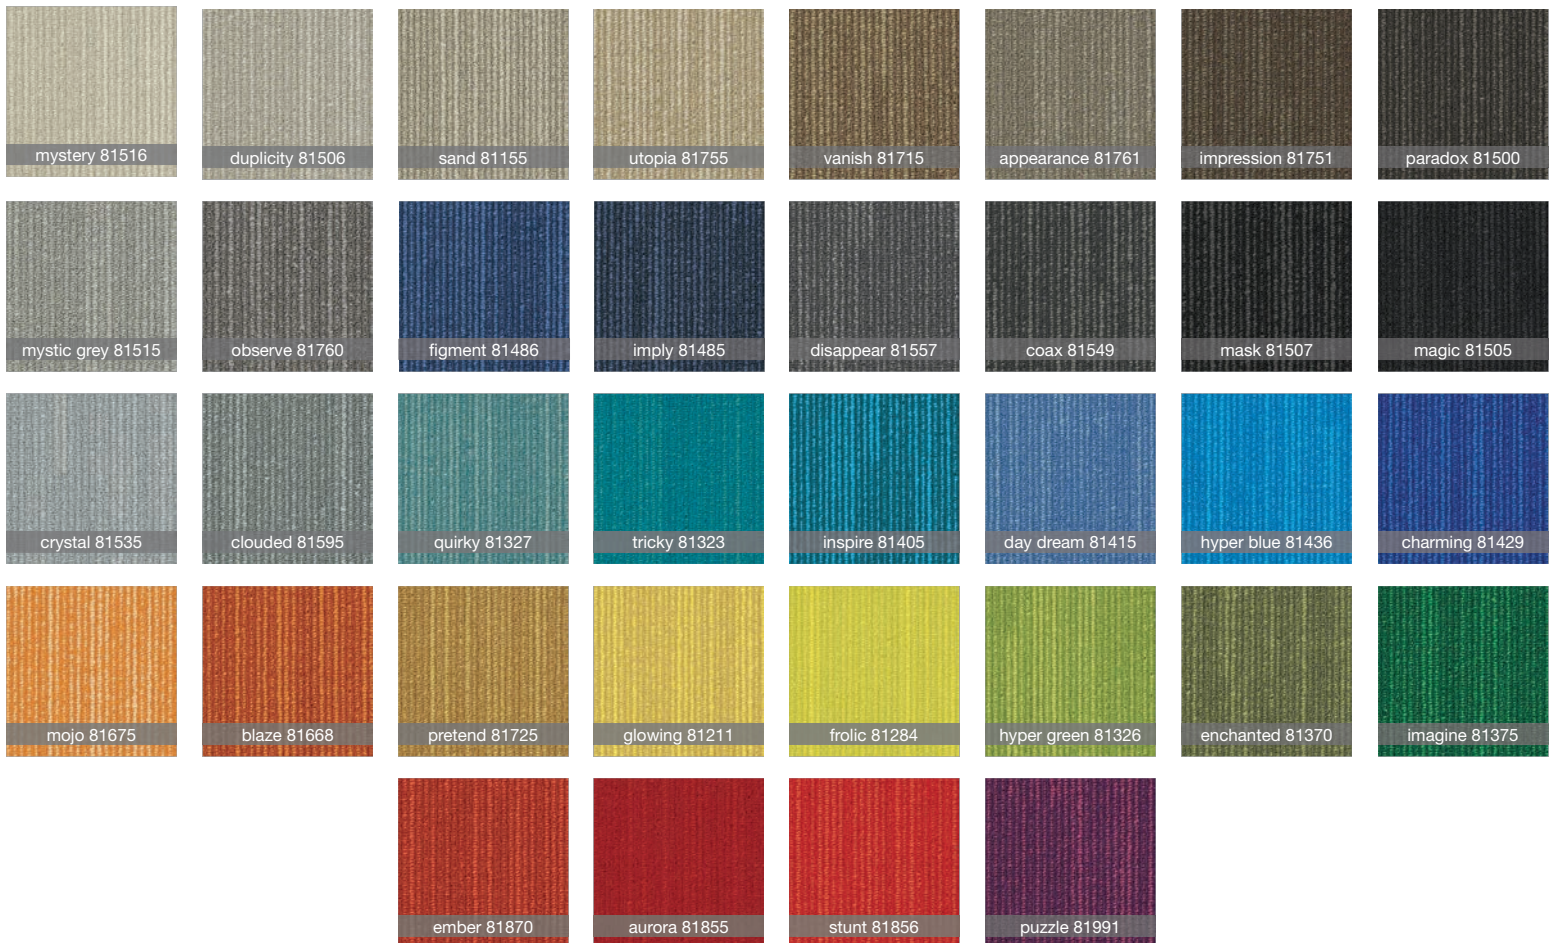

tile

tile

COLOR  
FRAME  
FORM  
COLOR

24X24

9X36

design is curious

shaw contract group®

# LET YOUR SHAPE RUN WILD

You have a vision in mind. Now imagine, changing it at will. The combination of 9 x 36 and 24 x 24 tiles means you can go monochromatic subtle or make a progressive color statement. Zag instead of zig. Explore unique shapes. Experiment diverse color hues. You've got color carte blanche. And the ability to let your creativity loose.

shown in color form tile

**product specifications**

**Face weight:** color form: 17 oz  
color frame: 18 oz

**Fiber:** Eco Solution Q

**Backing:** EcoWorx®

For more information on **Color Frame & Color Form** contact your local Shaw Contract Group representative, visit us at [shawcontractgroup.com](http://shawcontractgroup.com) or call 877-502-SHAW.