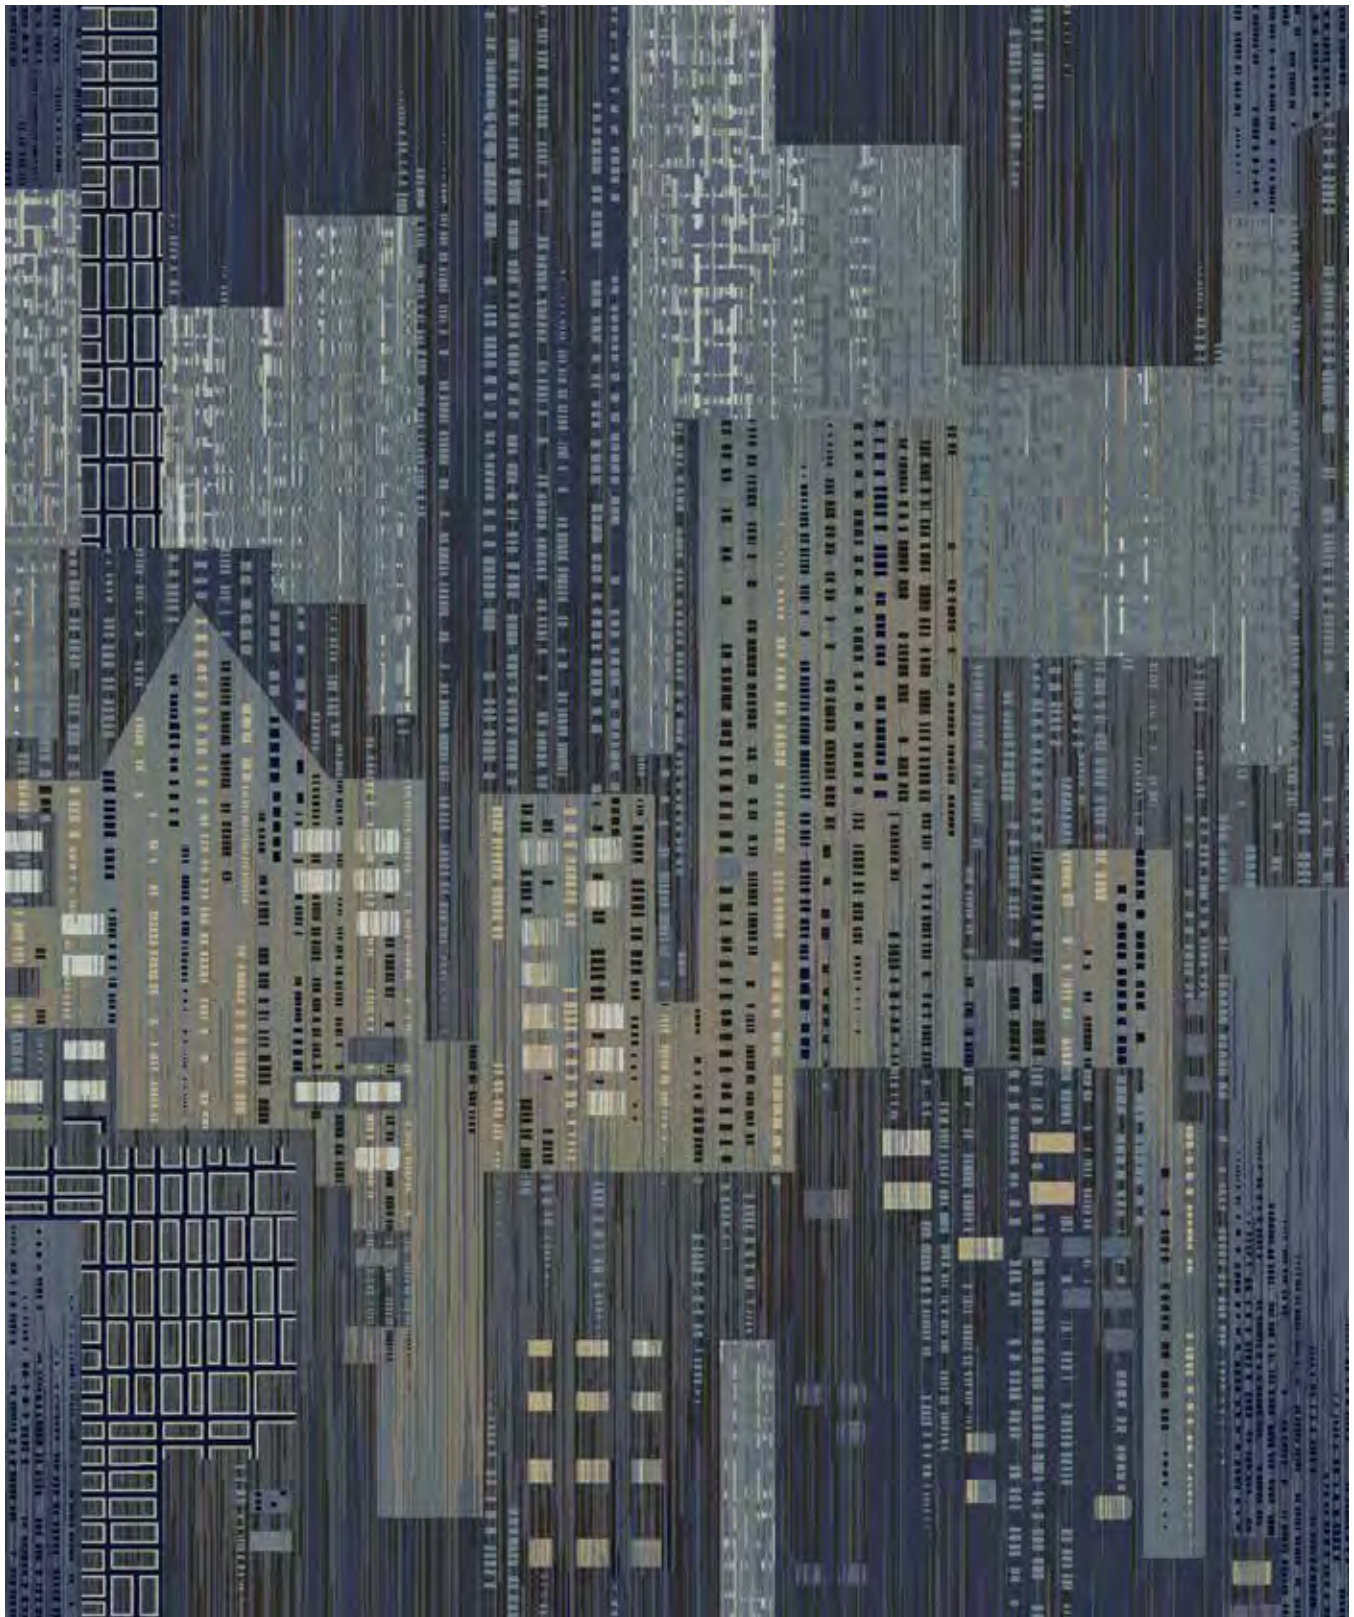

QTW52668
12' (w) X 12' (l)

1	2	3	4	5	6	7	8	9	10	11
930010	840032	4002	080122	6014	950009	950006	950004	6036	6149	580005
22	24	25	26	28	29	30	43	45	46	49
840032L	080122L	6014L	950009L	950004L	6036L	6149L	4002LL	6014LL	950009LL	6036LL

Also available in CYP & PDI