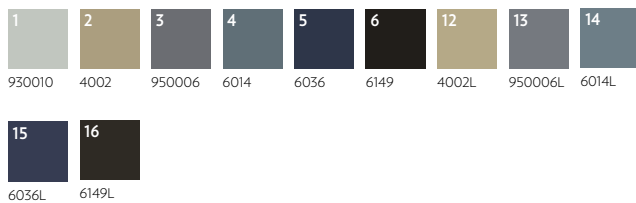

Definity

Durkan's innovative Definity technology is available in up to 12 colors and features our unique precision sculpted technology which explores and emphasizes dimensional effects.

Shown, right and opposite page: QTW52673

PDI

Durkan's Precision Dye Injected (PDI) construction offers a range of patterns available in 12 colors.

Shown, right: D53028

CYP

Durkan's Computer Yarn Placement (CYP) construction offers a range of patterns available in 6 colors.