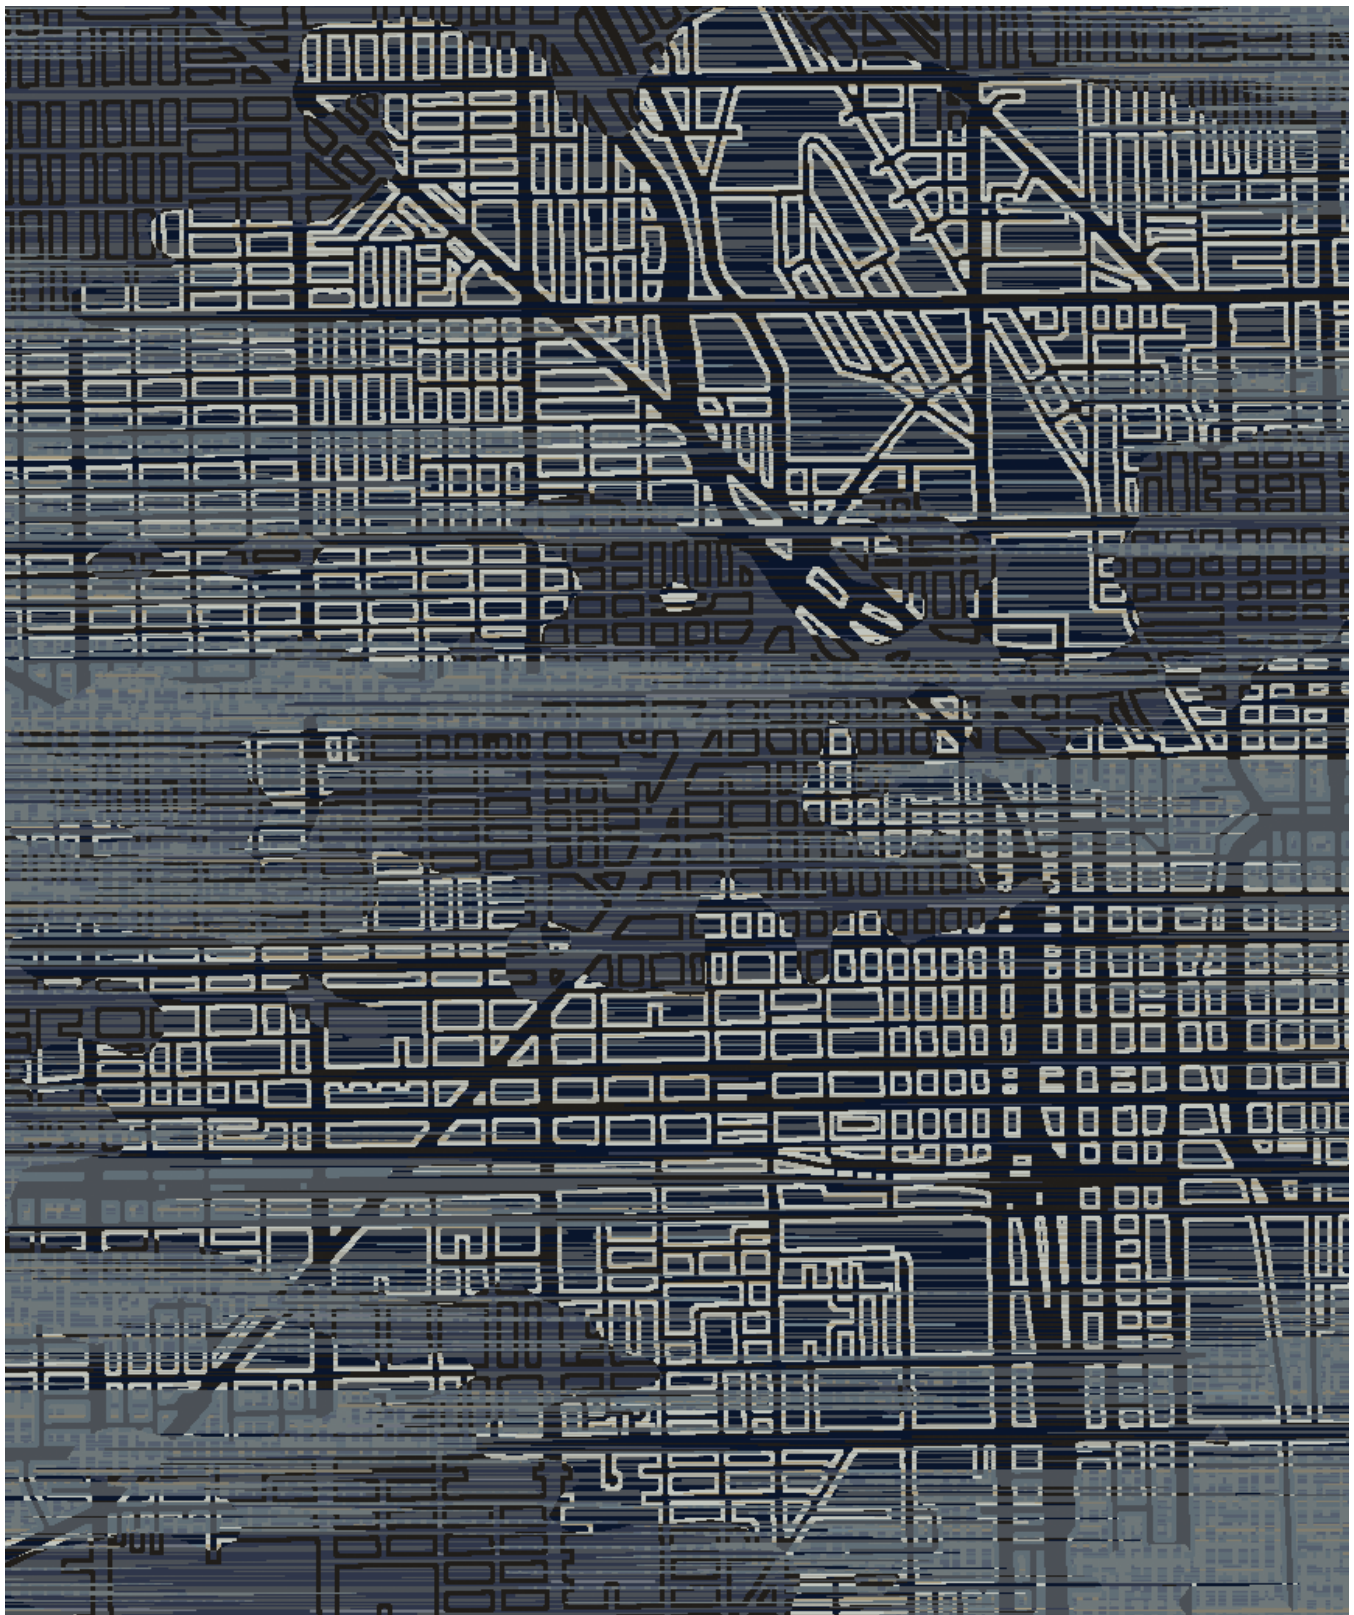

QTW52673
6' (w) X 10' 5" (l)
Corridor

1	2	3	5	7	8	9	10	11	26	27	29	44	45
930010	840032	4002	6014	950006	950004	6036	6149	580005	950009L	950006L	6036L	080122L	6014L