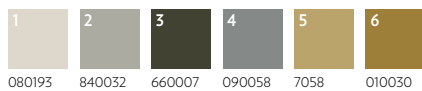

## Definity

Durkan's innovative Definity technology is available in up to 12 colors and features our unique precision sculpted technology which explores and emphasizes dimensional effects.

Shown, right and opposite page: QWES49807

## PDI

Durkan's Precision Dye Injected (PDI) construction offers a range of patterns available in 12 colors.

Shown, right: ES50232

## CYP

Durkan's Computer Yarn Placement (CYP) construction offers a range of patterns available in 6 colors.

Shown, right: UES50233

**QWES49807**  
3' (w) X 4' (l)

**QTWES49812**  
4' (w) X 6' (l)

**QTWES50049**  
6' (w) X 12' (l)