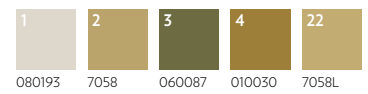

## Definity

Durkan's innovative Definity technology is available in up to 12 colors and features our unique precision sculpted technology which explores and emphasizes dimensional effects.

Shown, right and opposite page: QWES49807

## PDI

Durkan's Precision Dye Injected (PDI) construction offers a range of patterns available in 12 colors.

Shown, right: ES50232

## CYP

Durkan's Computer Yarn Placement (CYP) construction offers a range of patterns available in 6 colors.

Shown, right: UES50233

**QWES49807**  
3' (w) X 4' (l)

**QTWES49812**  
4' (w) X 6' (l)

**QTWES50049**  
6' (w) X 12' (l)