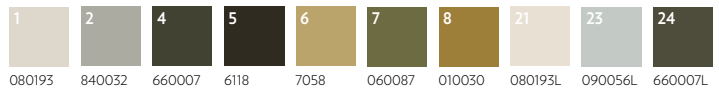

## Definity

Durkan's innovative Definity technology is available in up to 12 colors and features our unique precision sculpted technology which explores and emphasizes dimensional effects.

Shown, right and opposite page: QWES49807

## PDI

Durkan's Precision Dye Injected (PDI) construction offers a range of patterns available in 12 colors.

Shown, right: ES50232

## CYP

Durkan's Computer Yarn Placement (CYP) construction offers a range of patterns available in 6 colors.

Shown, right: UES50233

**QWES49807**  
3' (w) X 4' (l)

**QTWES49812**  
4' (w) X 6' (l)

**QTWES50049**  
6' (w) X 12' (l)