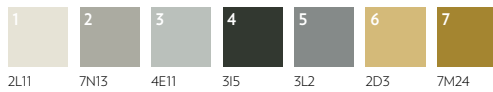

# Product Guide

Kintsugi is available in Definity, PDI and CYP constructions. Each product type utilizes a different manufacturing process which can yield variations in color and texture. Please refer to the guide below for specific color information.

## Definity

Durkan's innovative Definity technology is available in up to 12 colors and features our unique precision sculpted technology which explores and emphasizes dimensional effects.

Shown, right and opposite page: QWES49807

## PDI

Durkan's Precision Dye Injected (PDI) construction offers a range of patterns available in 12 colors.

Shown, right: ES50232