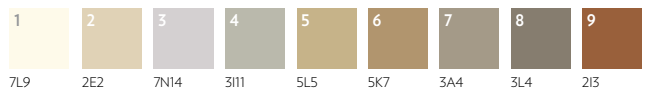

Also available in CYP & Definity

VL53267-MW440

6' (w) X 12' (l)

Corridor

Also available in CYP & Definity

VL53268-MW440
6' (w) X 9' (l) Area Rug

VL53271-MW440
6' (w) X 6' (l)

VL53273-MW440
3' (w) X 3' (l)