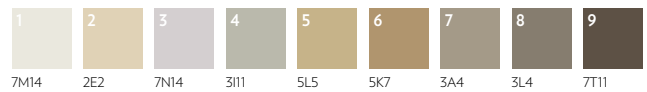

Also available in CYP & Definity