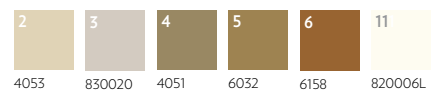

UTVL53283-MW440
6' (w) X 6' (l)

UVL53282-MW440
15' (w) X 15' (l)

UVL53279-MW440
15' (w) X 15' (l)

UVL53281-MW440
6' (w) X 3' (l)

UTVL53278-MW440
15' (w) X 15' (l)

Also available in PDI & Definity

UVL53280-MW440
15' (w) X 15' (l)