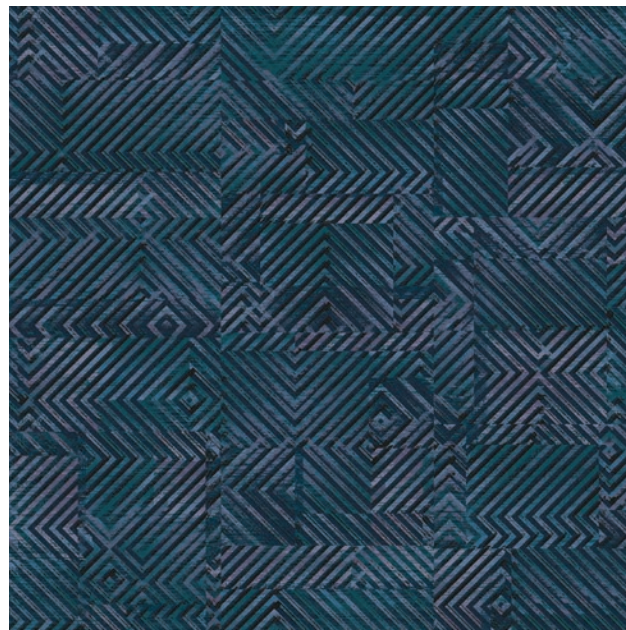

TRANSPOSITIONS PATTERNS