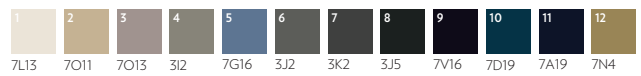

# TRANSPOSITIONS PATTERNS

**CT74067**  
24" x 24" (Monolithic Installation)

**CT74069**  
24" x 24" (Vertical Ashlar Installation)

**CT74068**  
12" x 36" (Brick Ashlar Installation)

**CT74070**  
12" x 36" (Monolithic Installation)

# TRANSPOSITIONS PATTERNS

**CT74071**  
24" x 24" (Vertical Ashlar Installation)

**CT74073**  
24" x 24" (Brick Ashlar Installation)

**CT74072**  
12" x 36" (Vertical Ashlar Installation)

**CT74074**  
24" x 24" (Brick Ashlar Installation)

**CT74075**  
12" x 36" (Vertical Ashlar Installation)

**CT75575**  
12" x 36" (Vertical Ashlar Installation)

**CT74076**  
24" x 24" (Monolithic Installation)

**CT75576**  
12" x 36" (Vertical Ashlar Installation)