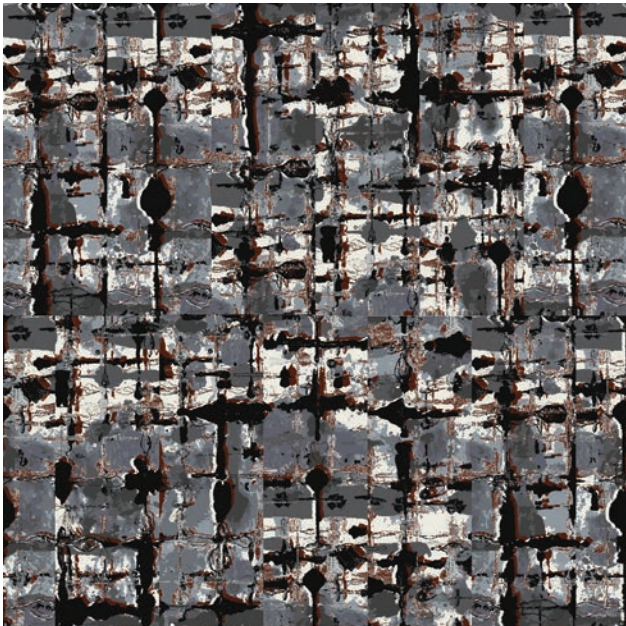

TRANSPOSITIONS PATTERNS