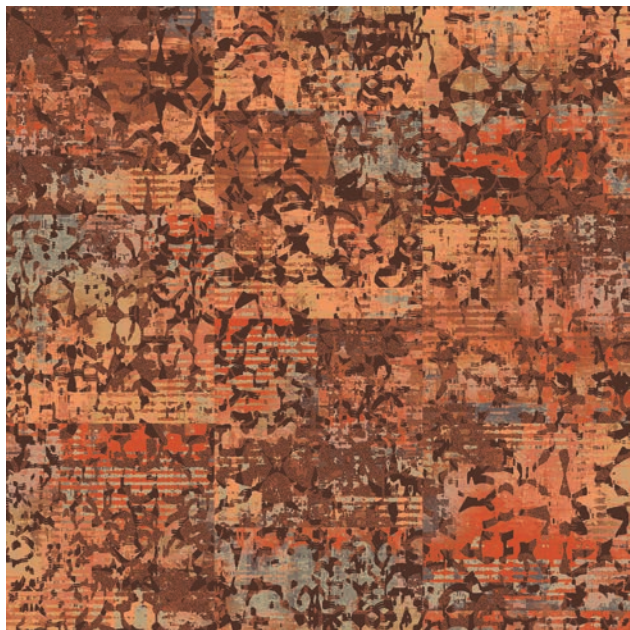

TRANSPOSITIONS PATTERNS