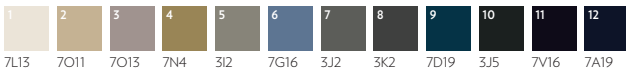

TRANSPOSITIONS PATTERNS

CT74067
24" x 24" (Monolithic Installation)