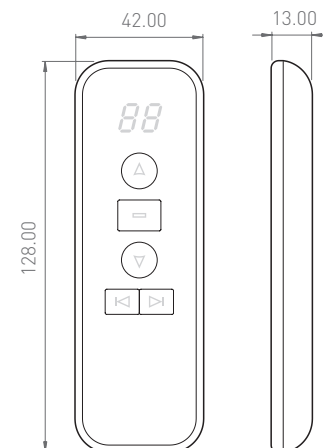

IN THE BOX

TECHNICAL SPECS

Model	6-700-AT-C1R01
Channels	1 Channel
Color	White
Net Weight	0.13 lb 59 g
Gross Weight	0.17 lb 77 g
Radio Frequency	433.92 MHz
Index Protection Rating	IP 20
Radiated Power	≤10mW
Battery Type	3V CR2032 (included)
Range	150 ft 45 m (free field)
Working Temperature	-17 ~ 140°F -27 ~ 60°C
Certificates	FCC & CE Complaint
Price	--

TECHNICAL SPECS

Model	6-700-AT-C1R06
Channels	6 Channels
Color	White
Net Weight	0.13 lb 59 g
Gross Weight	0.17 lb 77 g
Radio Frequency	433.92 MHz
Index Protection Rating	IP 20
Radiated Power	≤10mW
Battery Type	3V CR2032 (included)
Range	150 ft 45 m (free field)
Working Temperature	-17 ~ 140°F -27 ~ 60°C
Certificates	FCC & CE Compliant
Price	--

TECHNICAL SPECS

Model	6-700-AT-C1R16
Channels	16 Channels
Color	White
Net Weight	0.14 lb 64 g
Gross Weight	0.18 lb 82 g
Radio Frequency	433.92 MHz
Index Protection Rating	IP 20
Radiated Power	≤10mW
Battery Type	3V CR2430 (included)
Range	150 ft 45 m (free field)
Working Temperature	-17 ~ 140°F -27 ~ 60°C
Certificates	FCC & CE Compliant
Price	--

IN THE BOX

Wall Holder

Screws for Wall Holder

DIMENSIONS

*All measurements are reflected in millimeters.