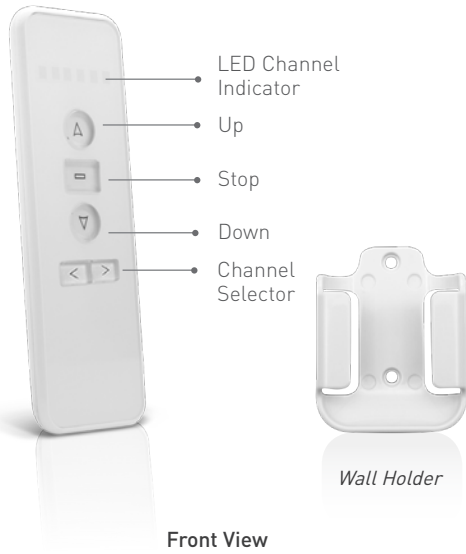

IN THE BOX

TECHNICAL SPECS

Model	6-700-AT-C1R01
Channels	1 Channel
Color	White
Net Weight	0.13 lb 59 g
Gross Weight	0.17 lb 77 g
Radio Frequency	433.92 MHz
Index Protection Rating	IP 20
Radiated Power	≤10mW
Battery Type	3V CR2032 (included)
Range	150 ft 45 m (free field)
Working Temperature	-17 ~ 140°F -27 ~ 60°C
Certificates	FCC & CE Complaint
Price	--

DIMENSIONS

*All measurements are reflected in millimeters.

VTi® CELTIC NEO RF EMITTER | SIX CHANNELS

6-700-AT-C1R06

FEATURES

- Compatible with VTi® Celtic RF Motors.
- Each channel can control an individual motorized shade or a group of motorized shades.
- Also available in 1 and 16 channels versions.
- Easy programming and installation.
- Additional auto programmed channel that controls all the motors linked to the remote.

TECHNICAL SPECS

Model	6-700-AT-C1R06
Channels	6 Channels
Color	White
Net Weight	0.13 lb 59 g
Gross Weight	0.17 lb 77 g
Radio Frequency	433.92 MHz
Index Protection Rating	IP 20
Radiated Power	≤10mW
Battery Type	3V CR2032 (included)
Range	150 ft 45 m (free field)
Working Temperature	-17 ~ 140°F -27 ~ 60°C
Certificates	FCC & CE Compliant
Price	--