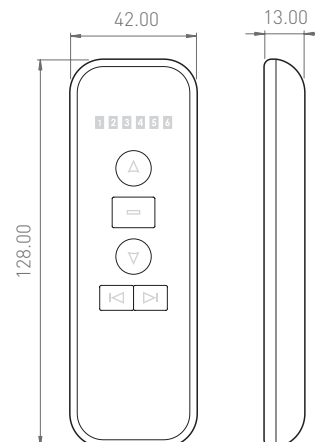

DIMENSIONS

*All measurements are reflected in millimeters.