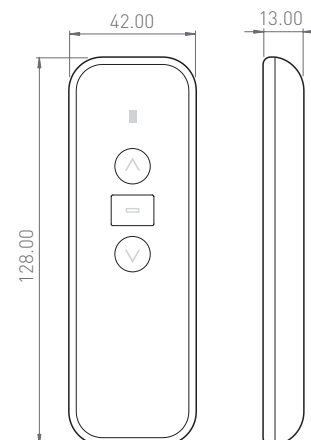

DIMENSIONS