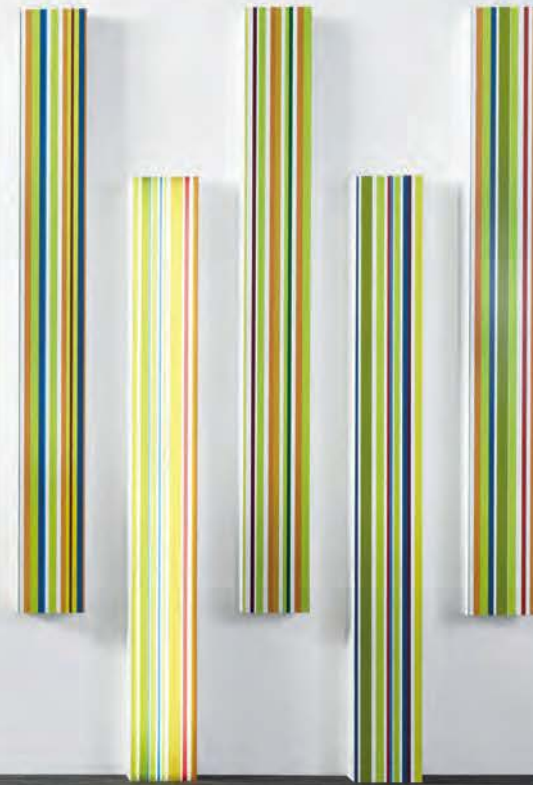

COLOR  
FRAME  
FORM  
COLOR

24X24 9336

design is curious

shaw contract®

# LET YOUR SHAPE RUN WILD

You have a vision in mind. Now imagine, changing it at will. The combination of 9 x 36 and 24 x 24 tiles means you can go monochromatic subtle or make a progressive color statement. Zig instead of zig. Explore unique shapes. Experiment diverse color hues. You've got color carte blanche. And the ability to let your creativity loose.

on the cover  
color frame tile 5T081 in **hyper green**  
81326 + **hyper blue** 81436 + **frolic** 81284 +  
**disappear** 81557 + **coax** 81549 and  
color form tile 5T112 in **hyper green** 81326  
+ **hyper blue** 81436 + **frolic** 81284 + **coax**  
81549 + **mystery** 81516 + **mystic grey** 81515

COLOR FORM TILE 5T112  
**coax** 81549 + **disappear** 81557 +  
**mystic grey** 81515  
installed brick

COLOR FORM TILE 5T112  
**disappear** 81557  
installed ashlar

COLOR FRAME TILE 5T081  
disappear 81557  
installed monolithic