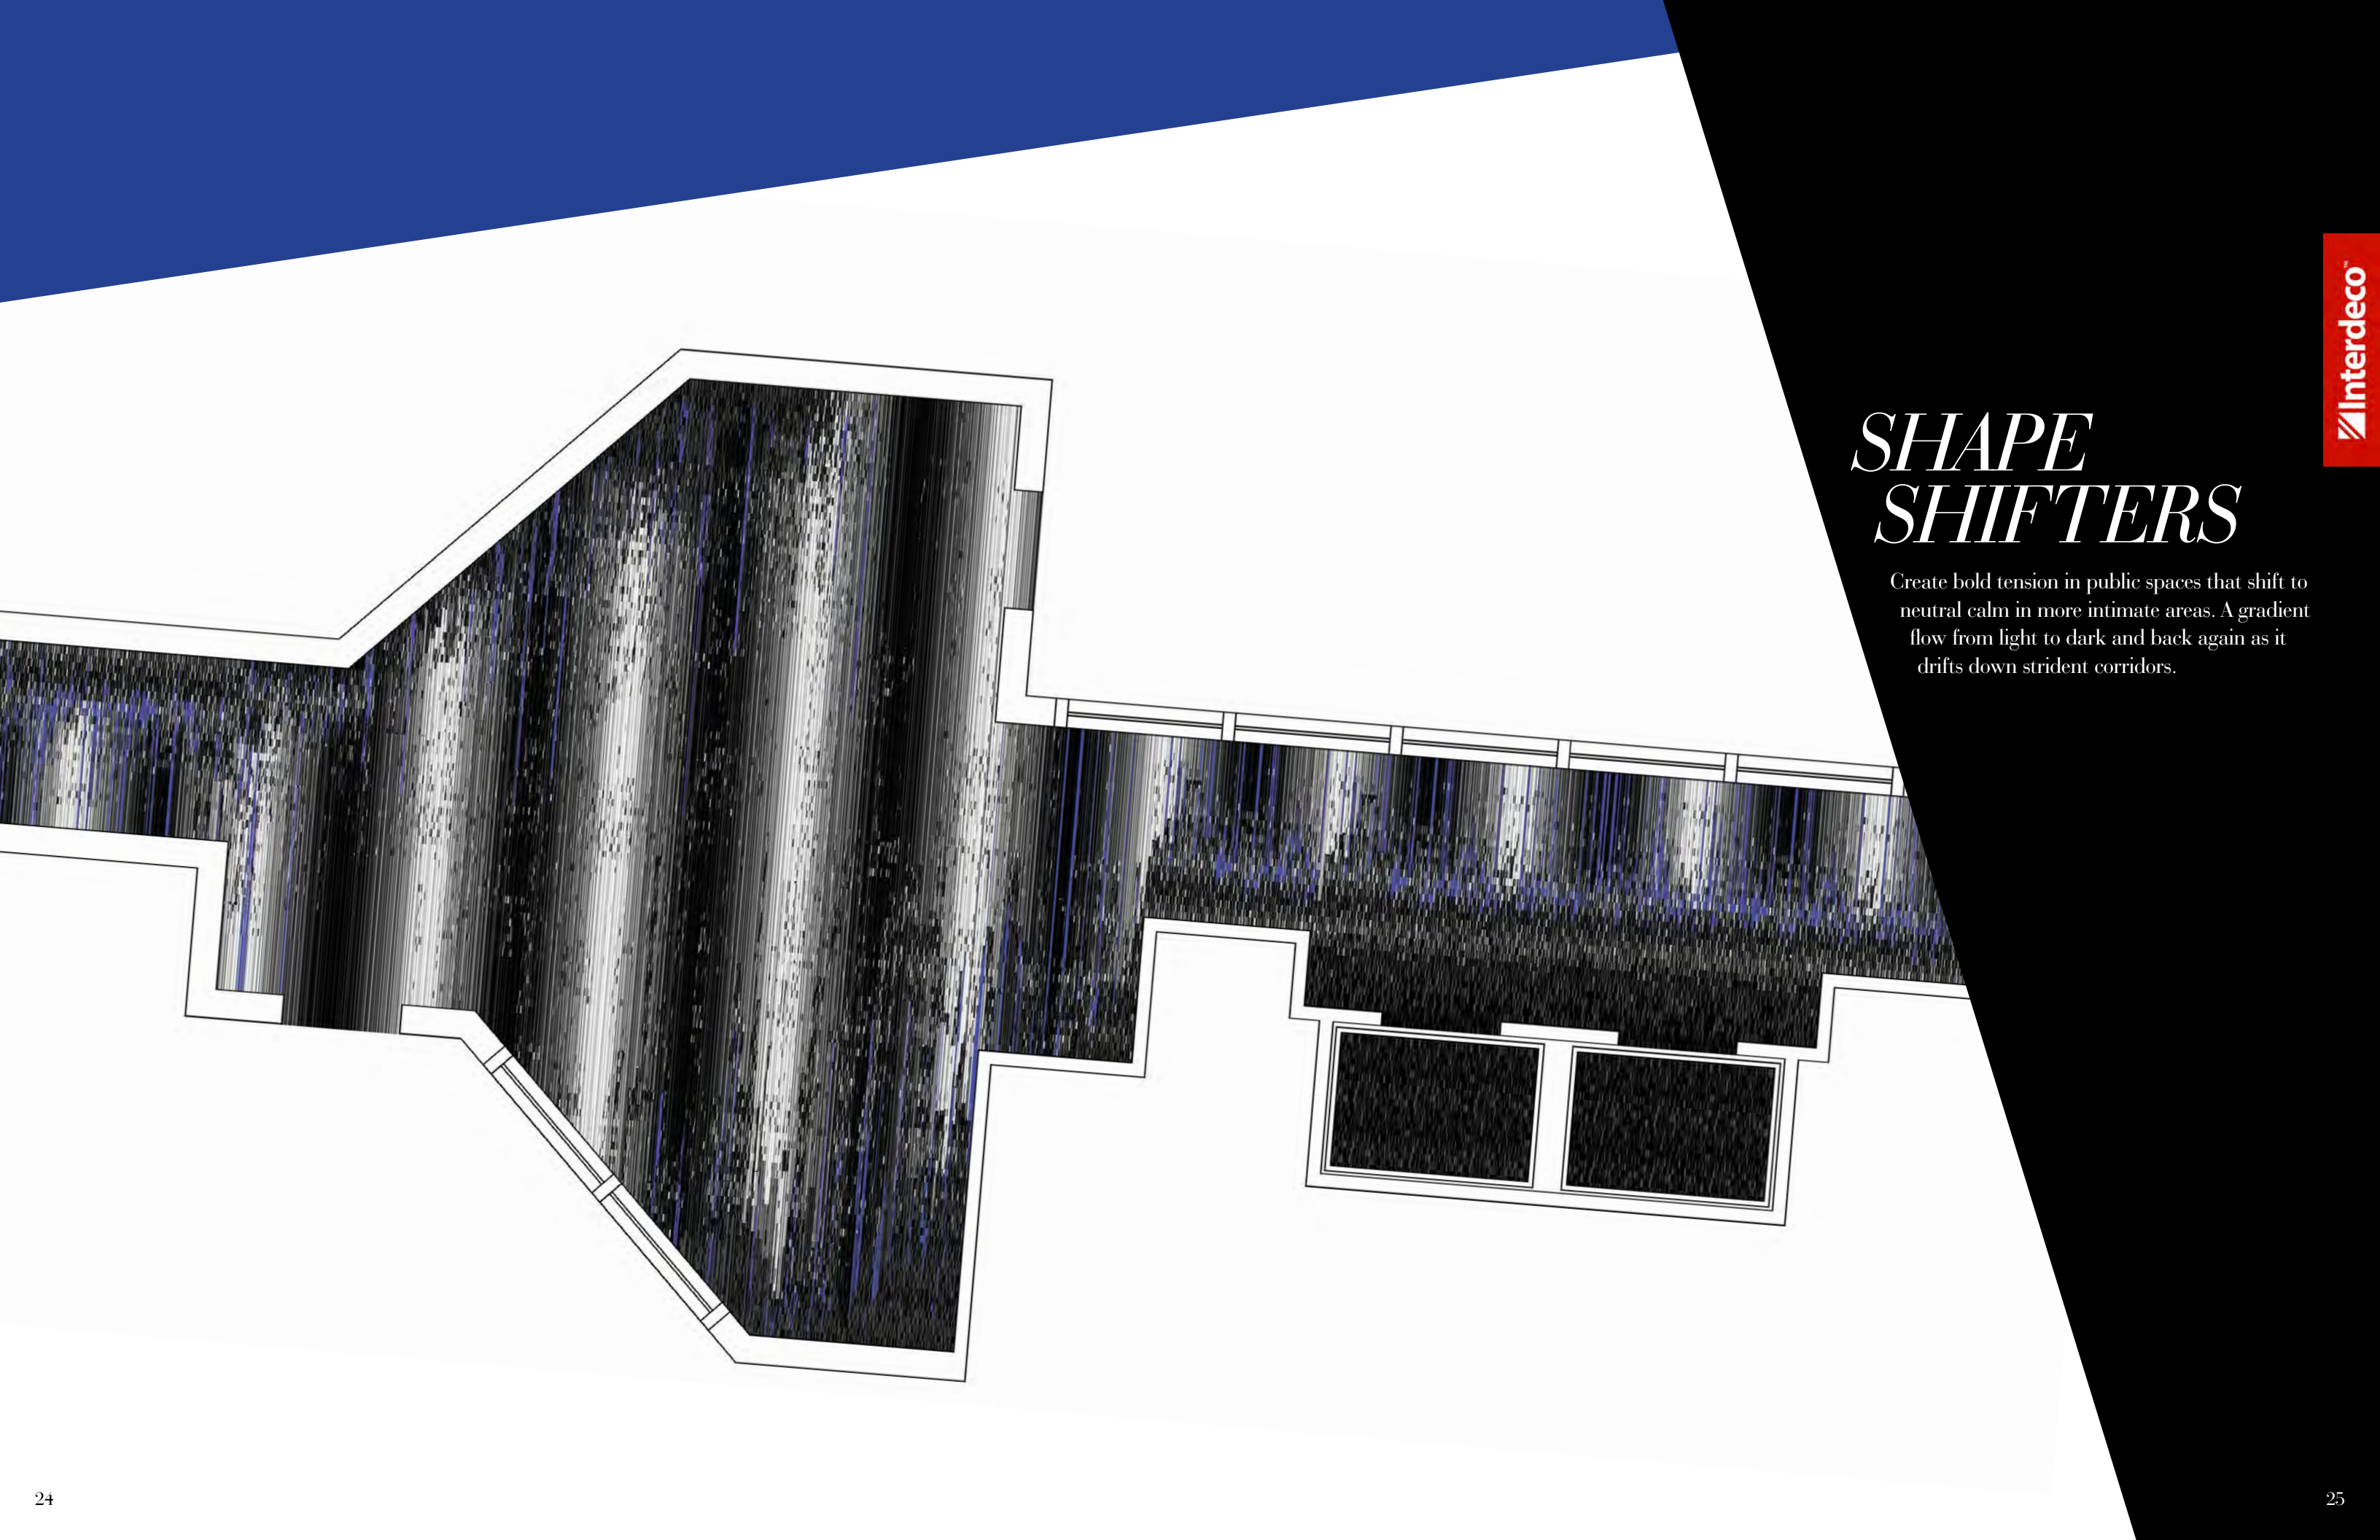

A bold stroke of geometric genius. Shifting tones of black and white move along a gradient, creating form, motion and a dynamic pattern.

# *SHAPE SHIFTERS*

Create bold tension in public spaces that shift to neutral calm in more intimate areas. A gradient flow from light to dark and back again as it drifts down strident corridors.

# TRANSFORM

Architectural scaffolding transforms to slender, overlapping lines.  
The energy morphs from irregular to regular, from angular to straight.

field YF03006

A	B	C	D
5221D cut	6025 cut	5223D cut	5829D loop