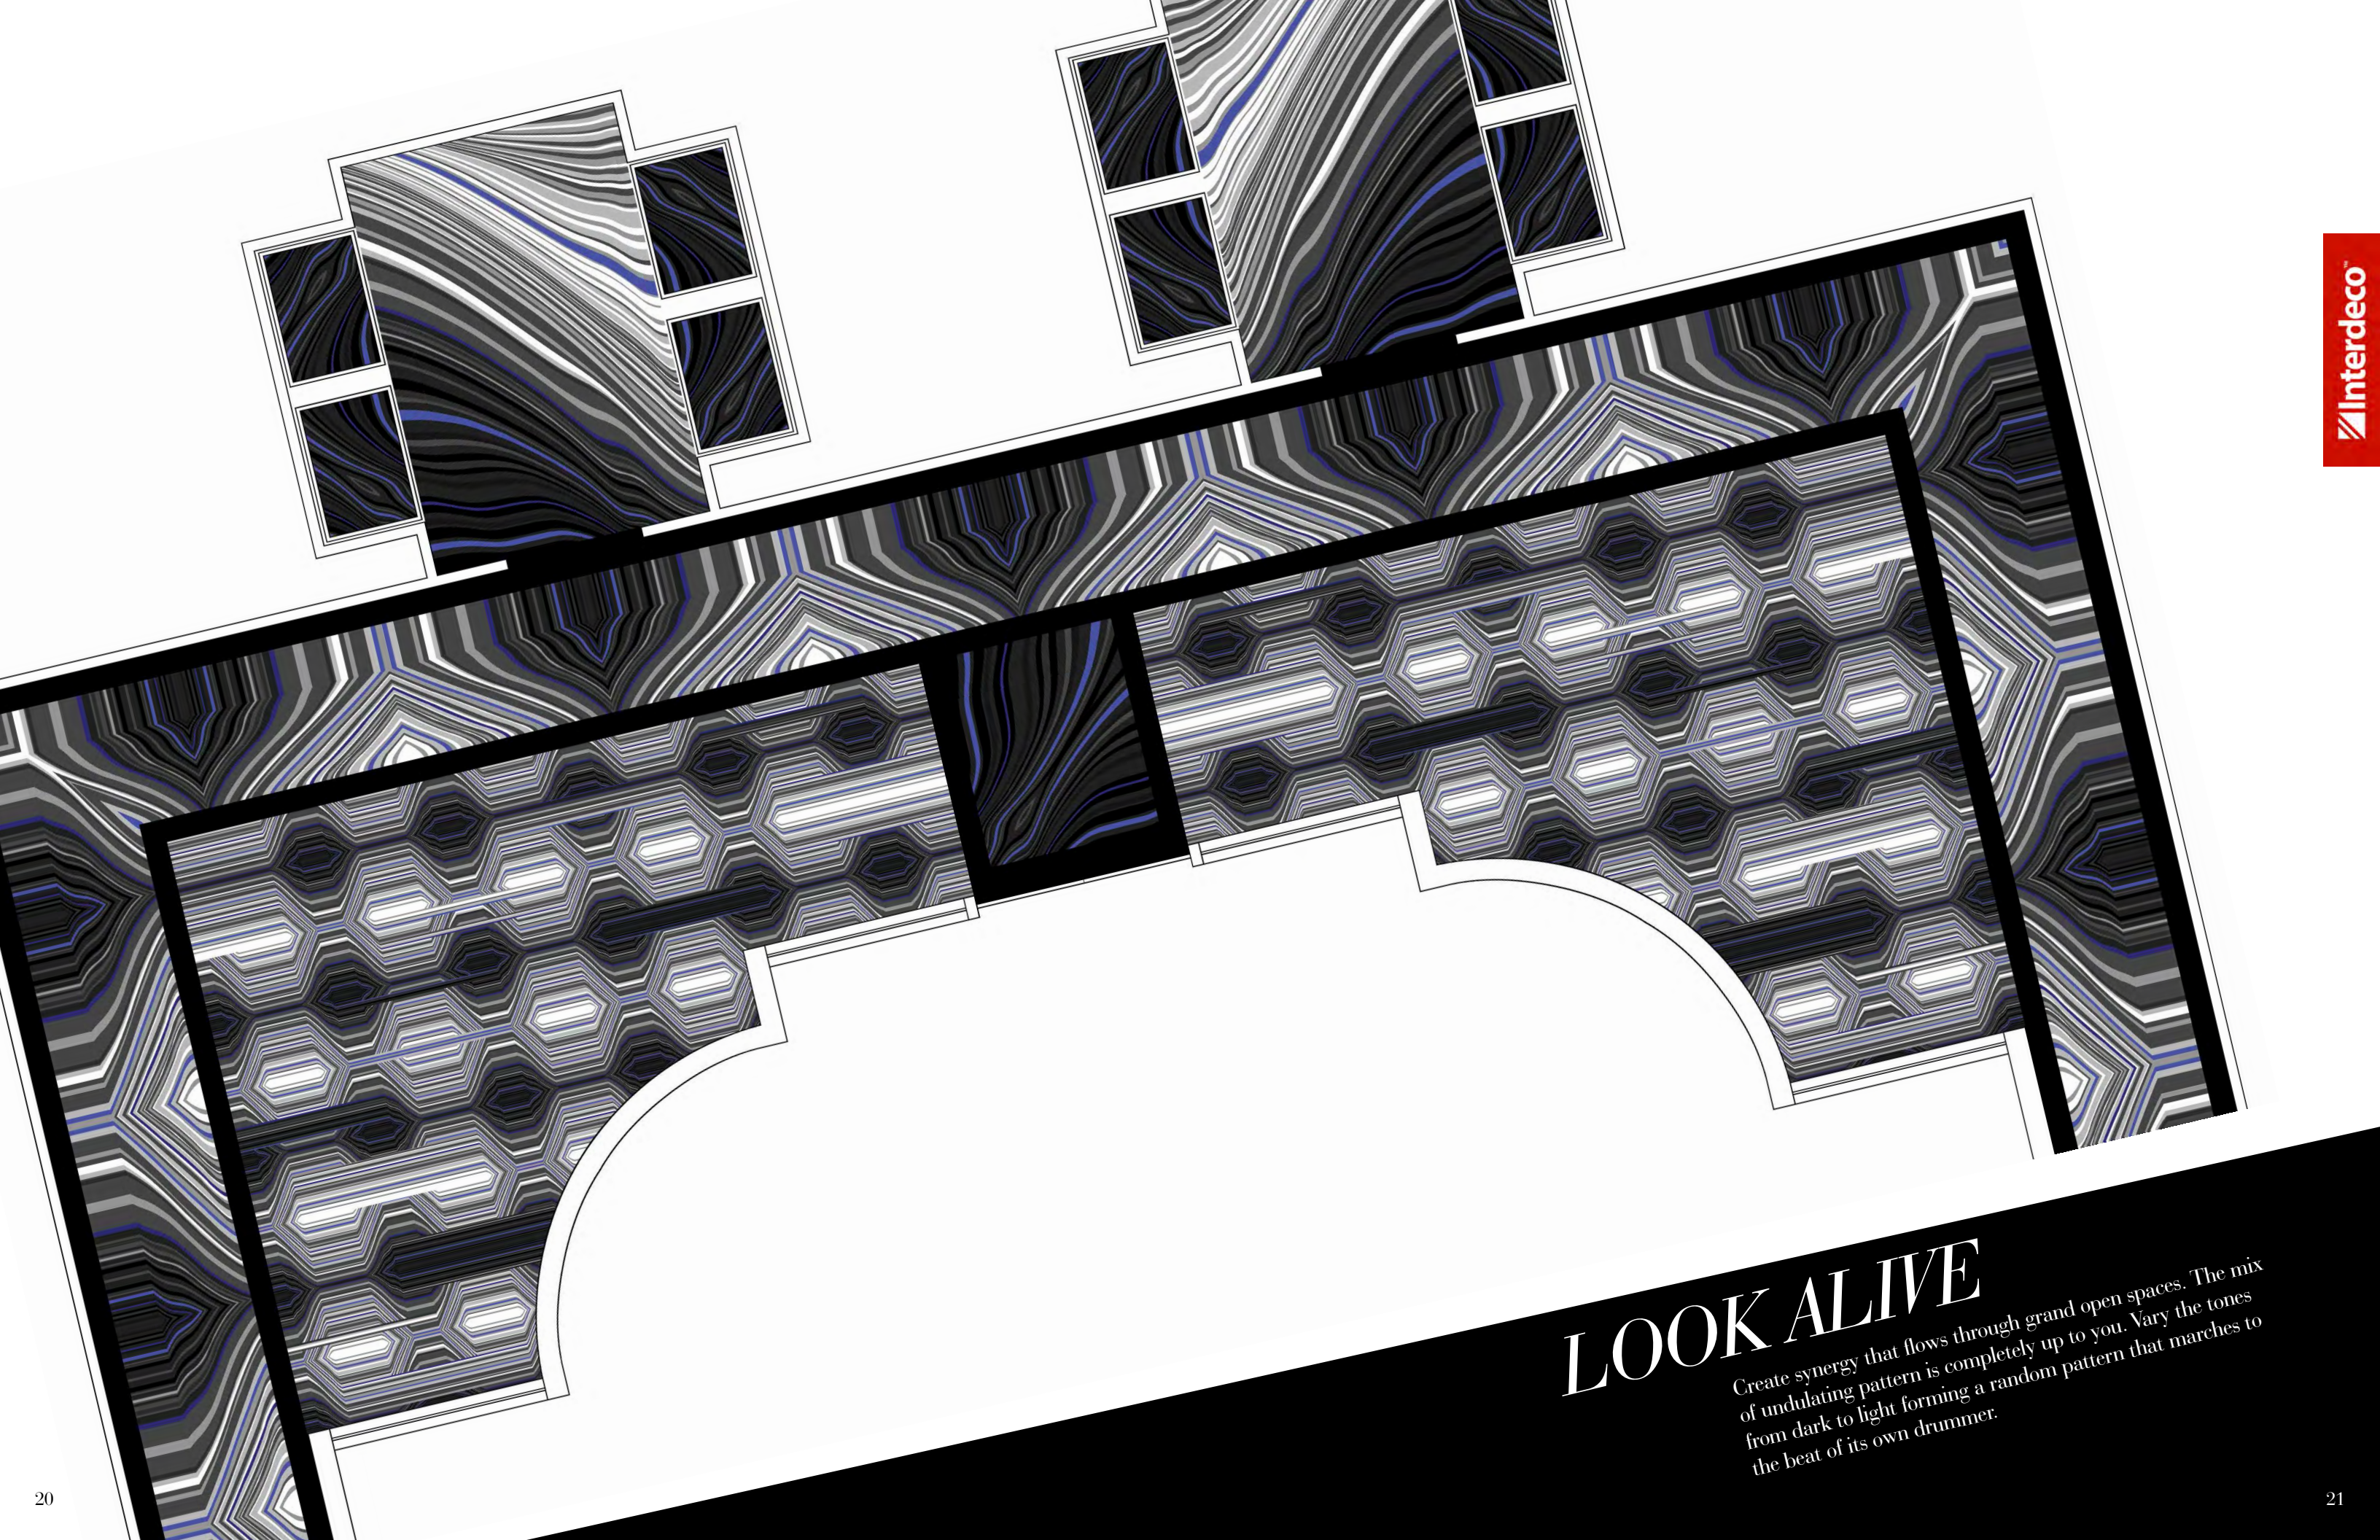

rug YR03024

SIZE: 12' X 18'

A	B	C	D	E	F
5221D cut	5790D cut loop	6025 cut loop	5433D cut loop	5223D cut loop	5829D cut loop

THROW CAUTION TO THE WIND

A bold stroke of geometric genius. Shifting tones of black and white move along a gradient, creating form, motion and a dynamic pattern.