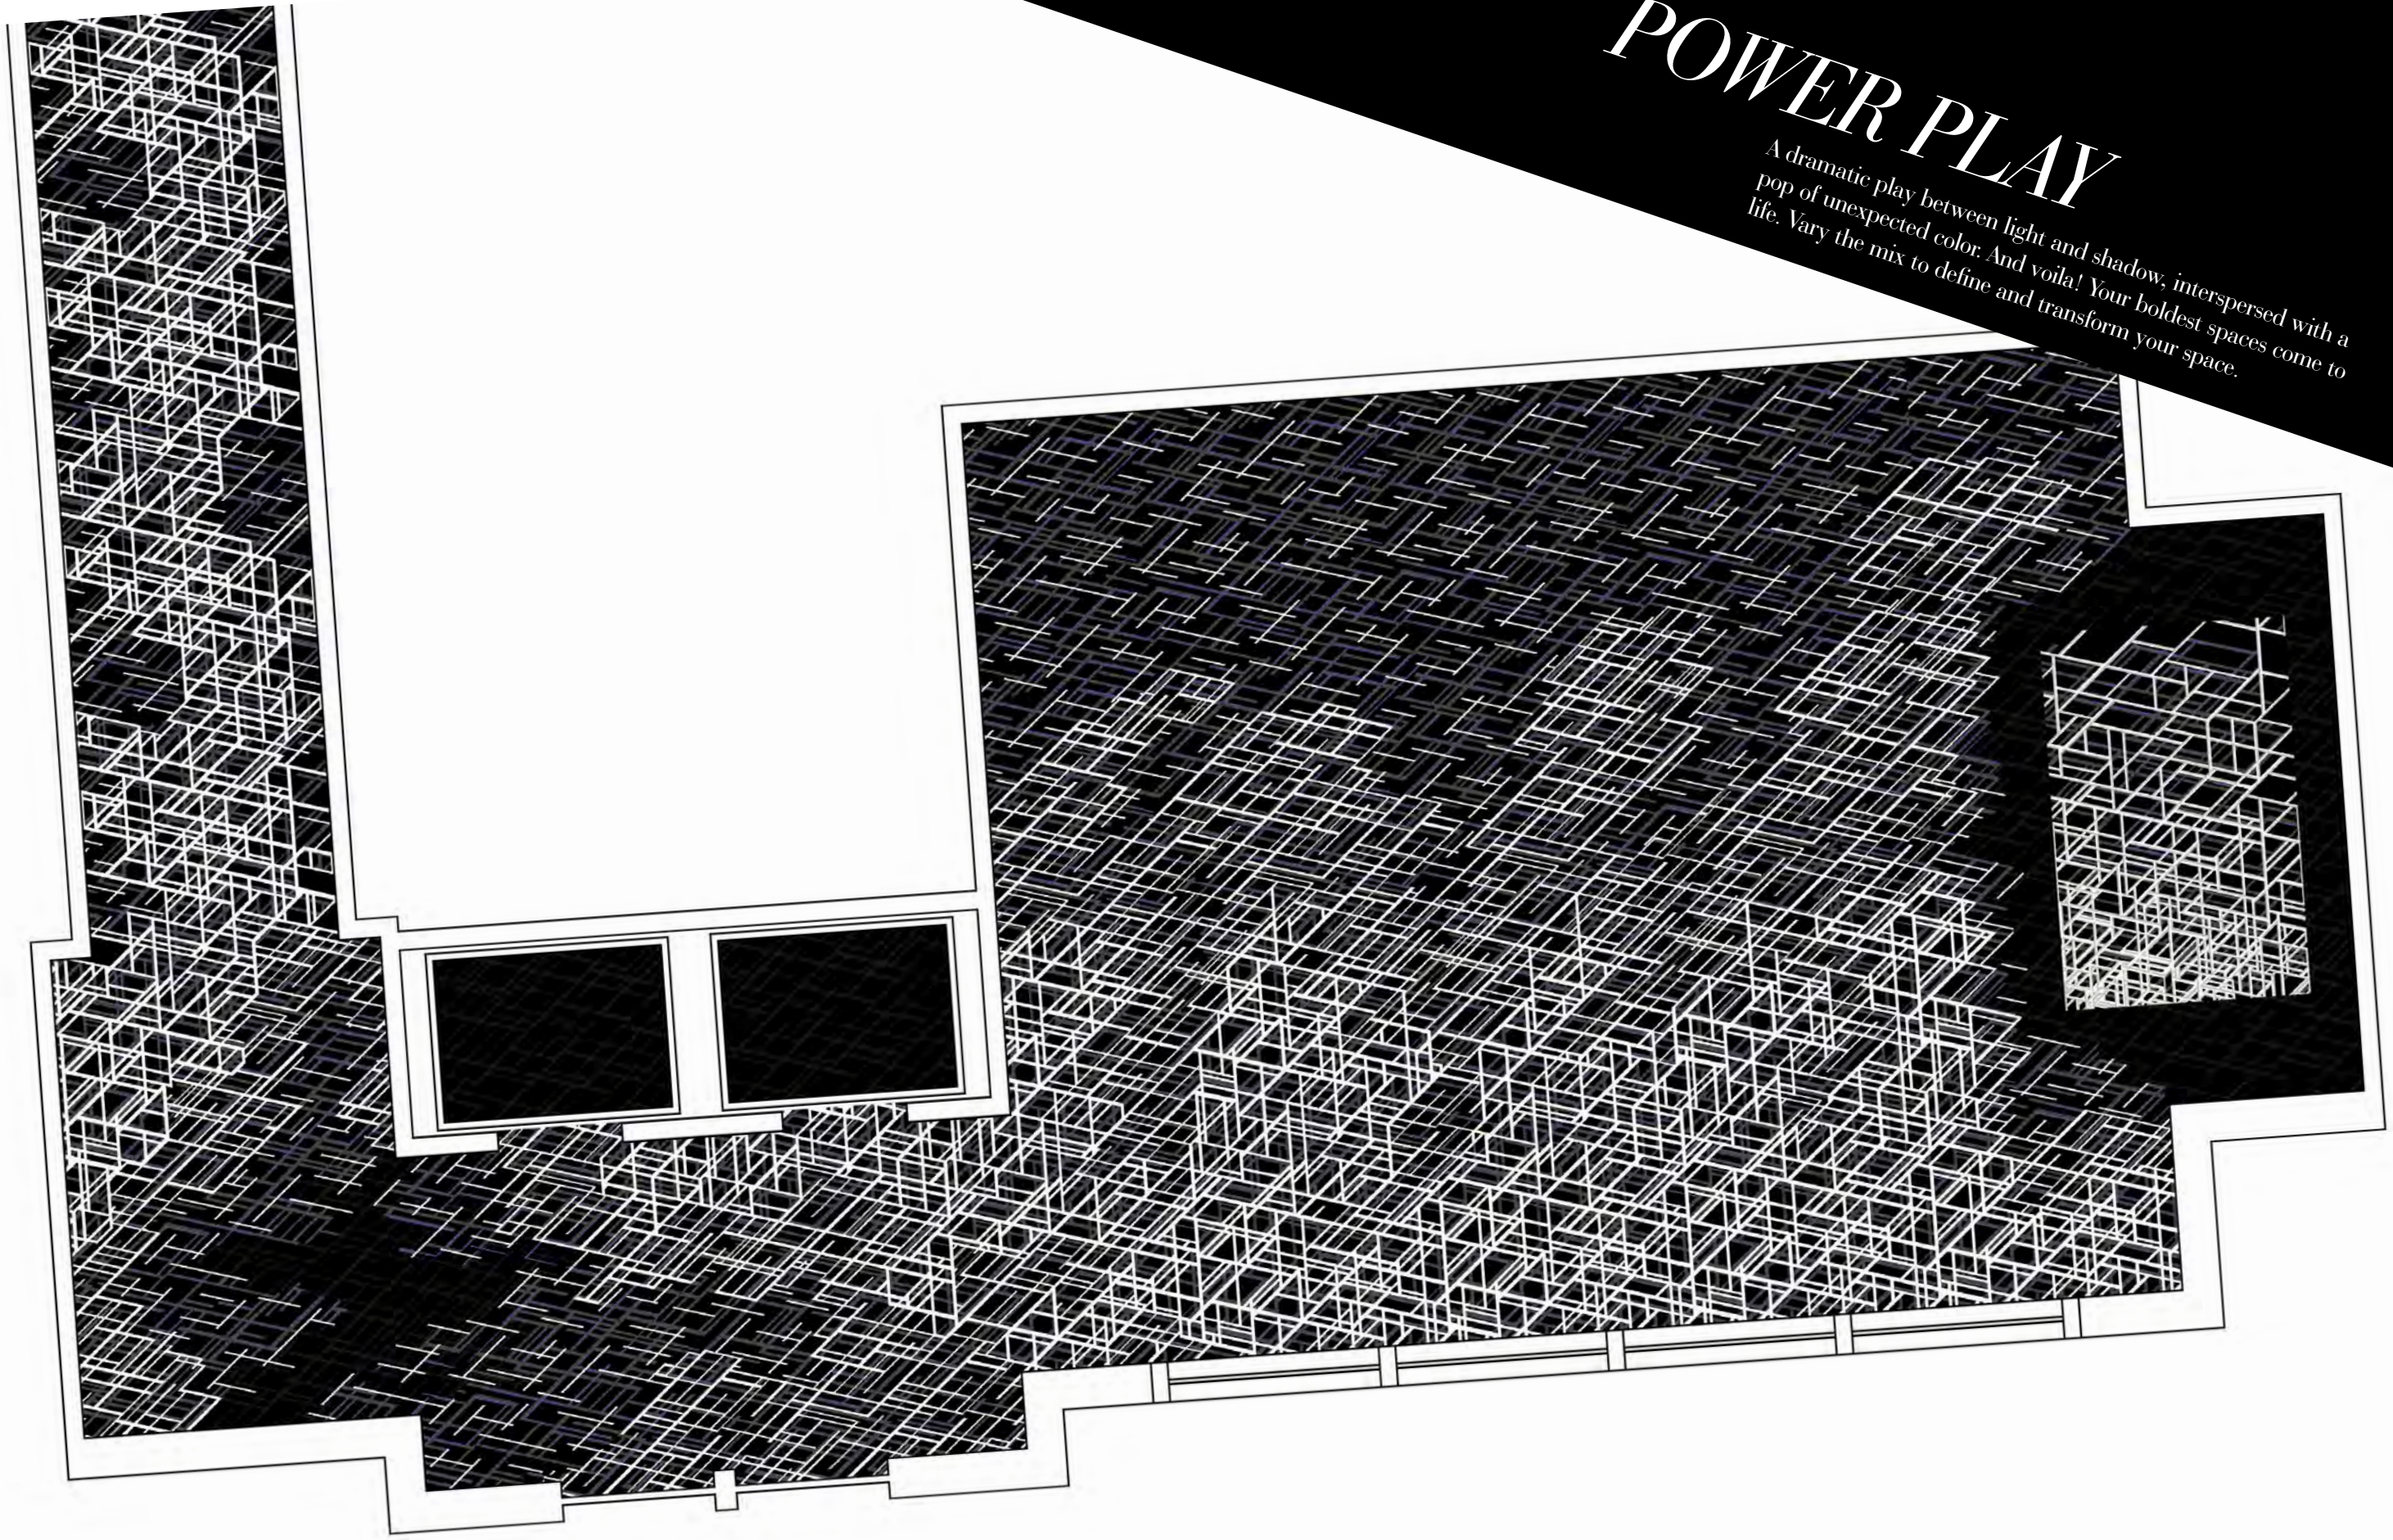

POWER PLAY

A dramatic play between light and shadow, interspersed with a pop of unexpected color. And voila! Your boldest spaces come to life. Vary the mix to define and transform your space.