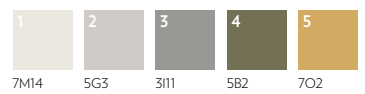

D

Interdeco™

VL77533-MW464
6' (w) X 6' (l)
Broadloom, PDI