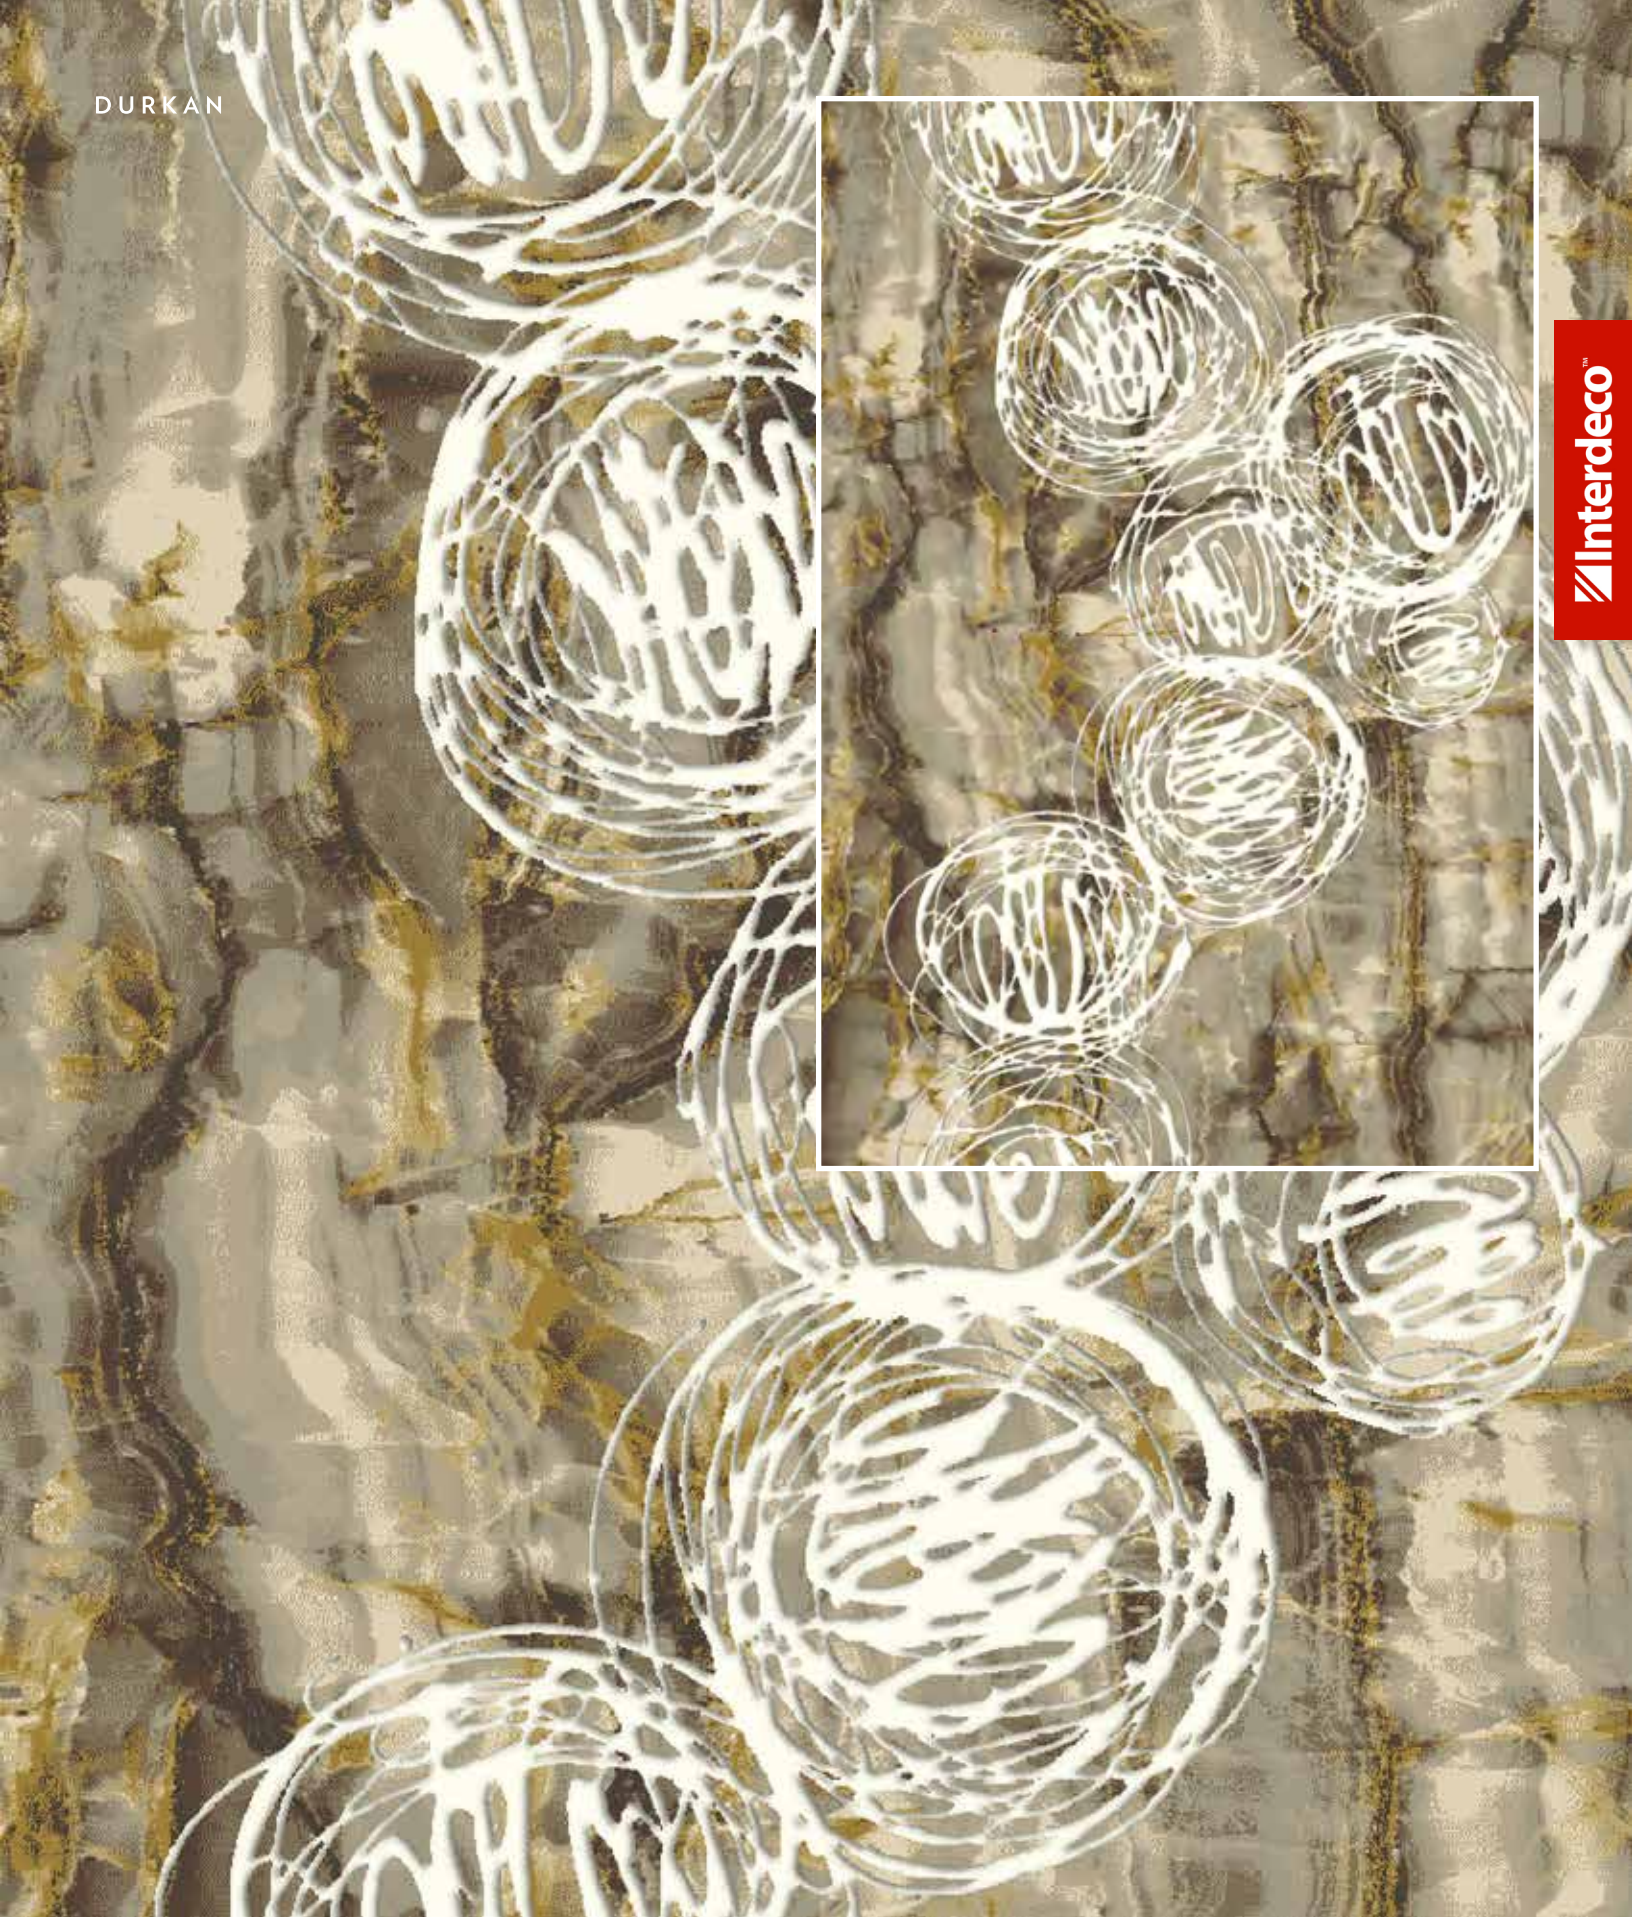

DURKAN

QWVL77542-MW464
6' (w) X 9' (l)
Corridor, Definity