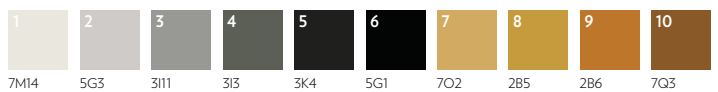

Cover: VL77535-MW464  
Opposite Page: VL77532-MW464

D

Interdeco™

VL77538-MW464  
6' (w) X 6' (l)  
Broadloom, PDI

DURKAN

Interdeco™

VL77531-MW464  
6' (w) X 18' (l)  
Corridor, PDI

D