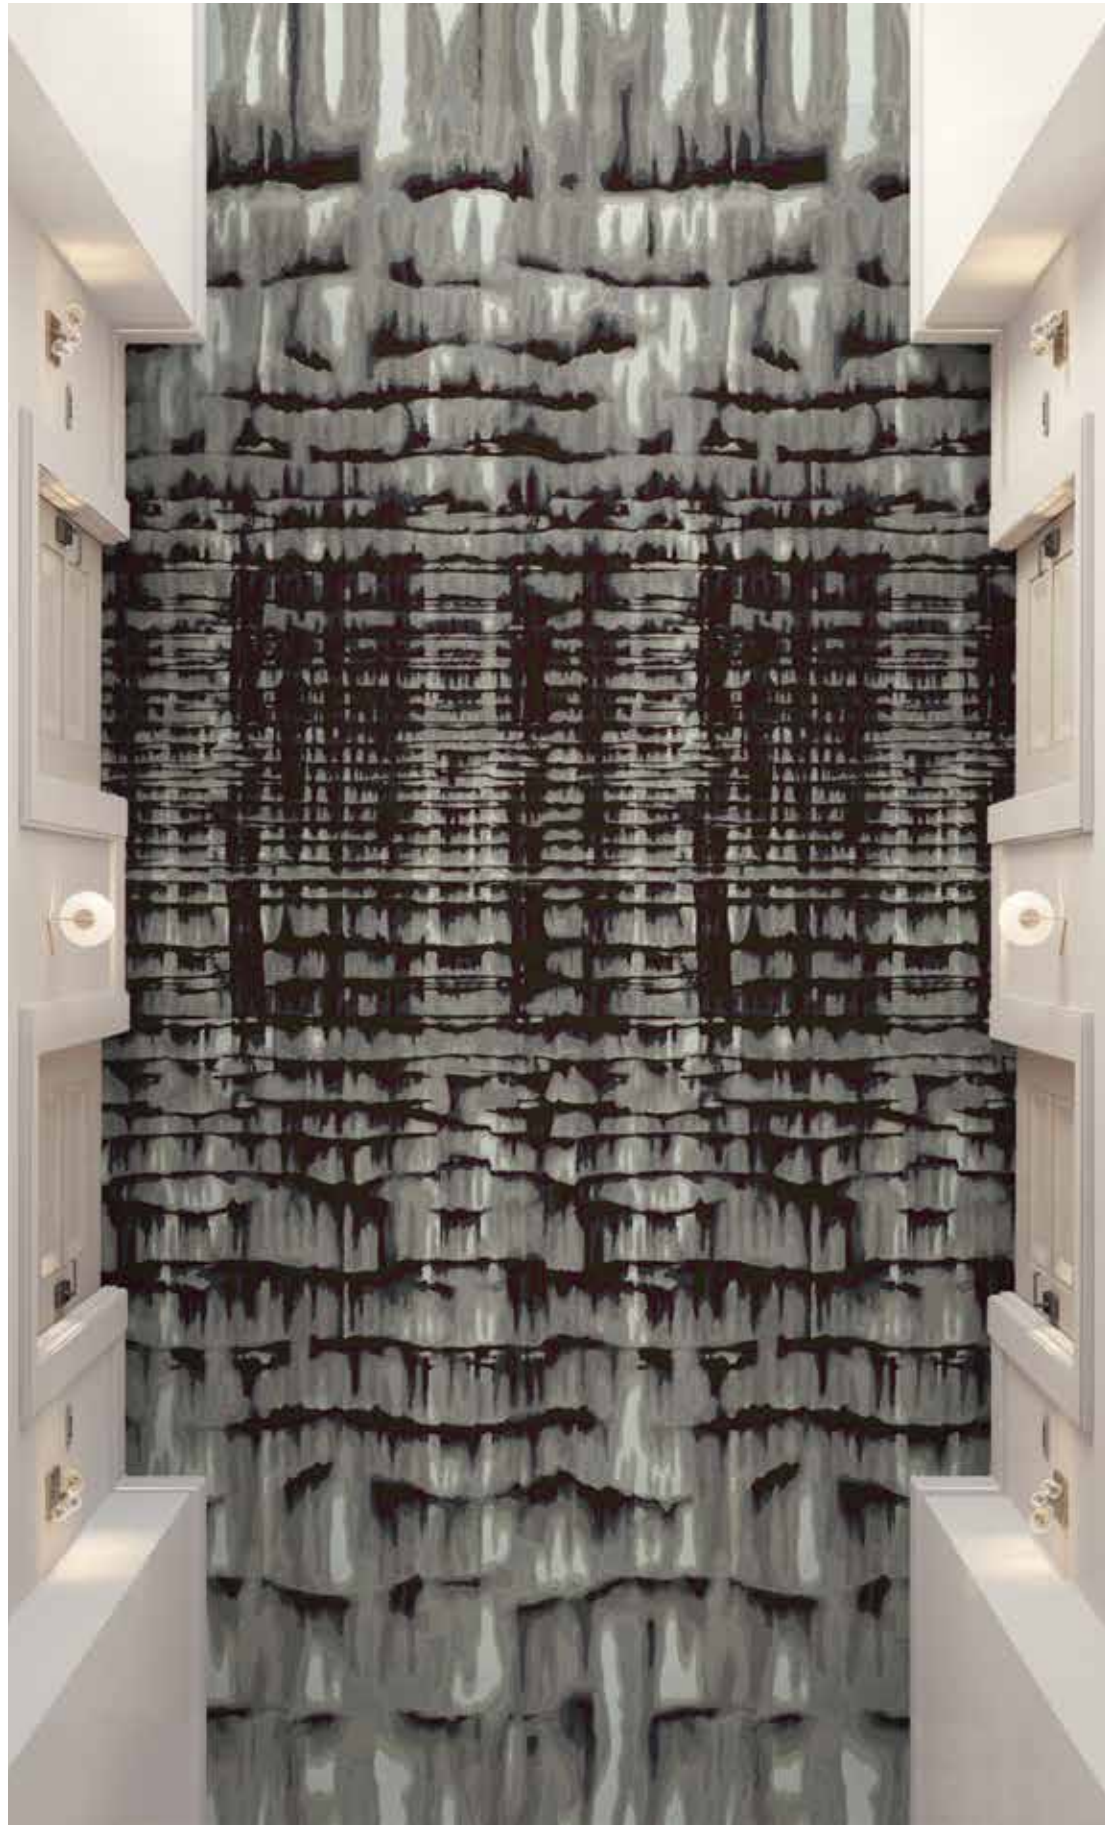

Ballroom: QTW61979-MW451*
Prefunction: QTW61978-MW451
Meeting Rooms: QTW61976-MW451
*Has less than 25% loop

QTW61977-MW451
7' 6" (w) X 12' (l)
Rug

QTW61976-MW451
12' (w) X 12' (l)
Broadloom

Suggested Use: Ballroom, Prefunction, Lobby, Meeting Room