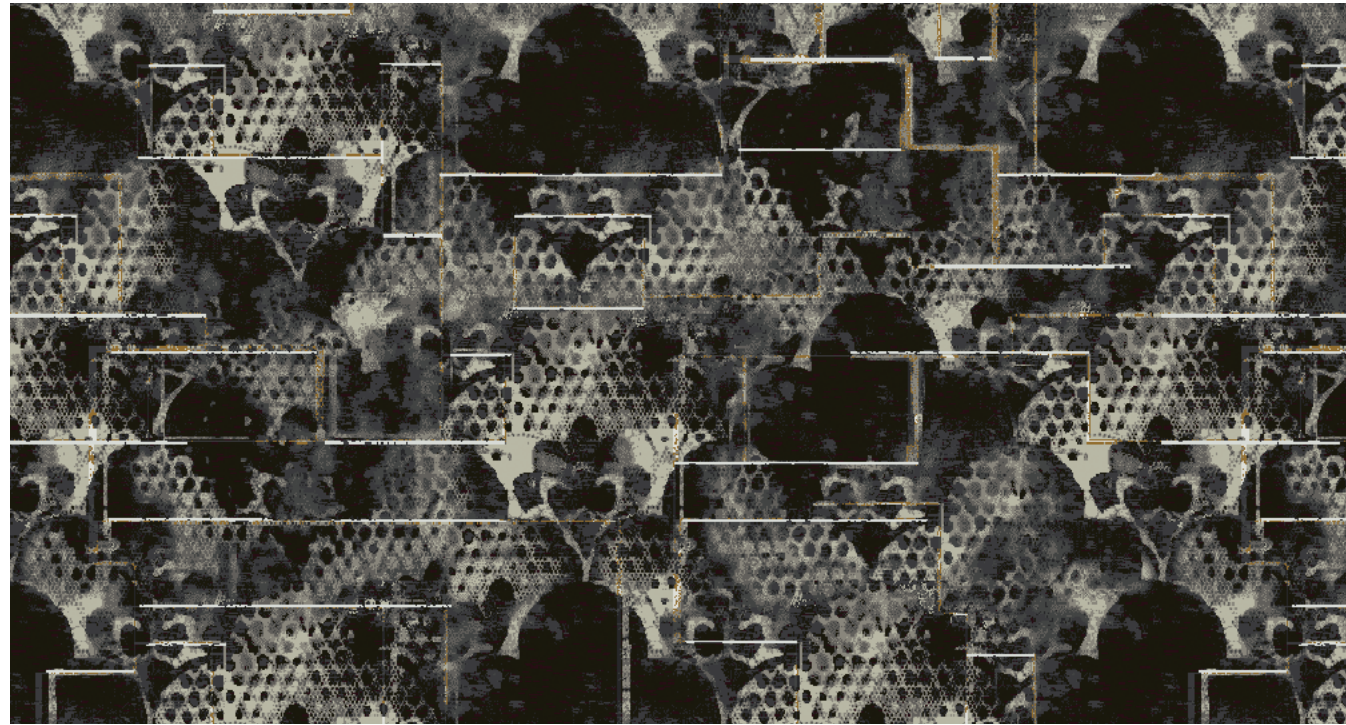

QTW61968-MW451*

6' (w) X 6' (l)

Broadloom

Suggested Use: Meeting Room, Corridor, Lobby

*Has less than 25% loop

QTW61967-MW451

6' (w) X 3'6" (l)

Broadloom