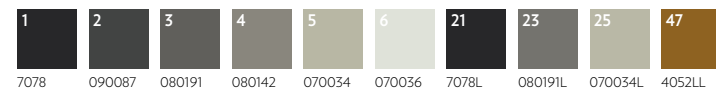

QTW61976-MW451
12' (w) X 12' (l)
Broadloom

Suggested Use: Ballroom, Prefunction, Lobby, Meeting Room