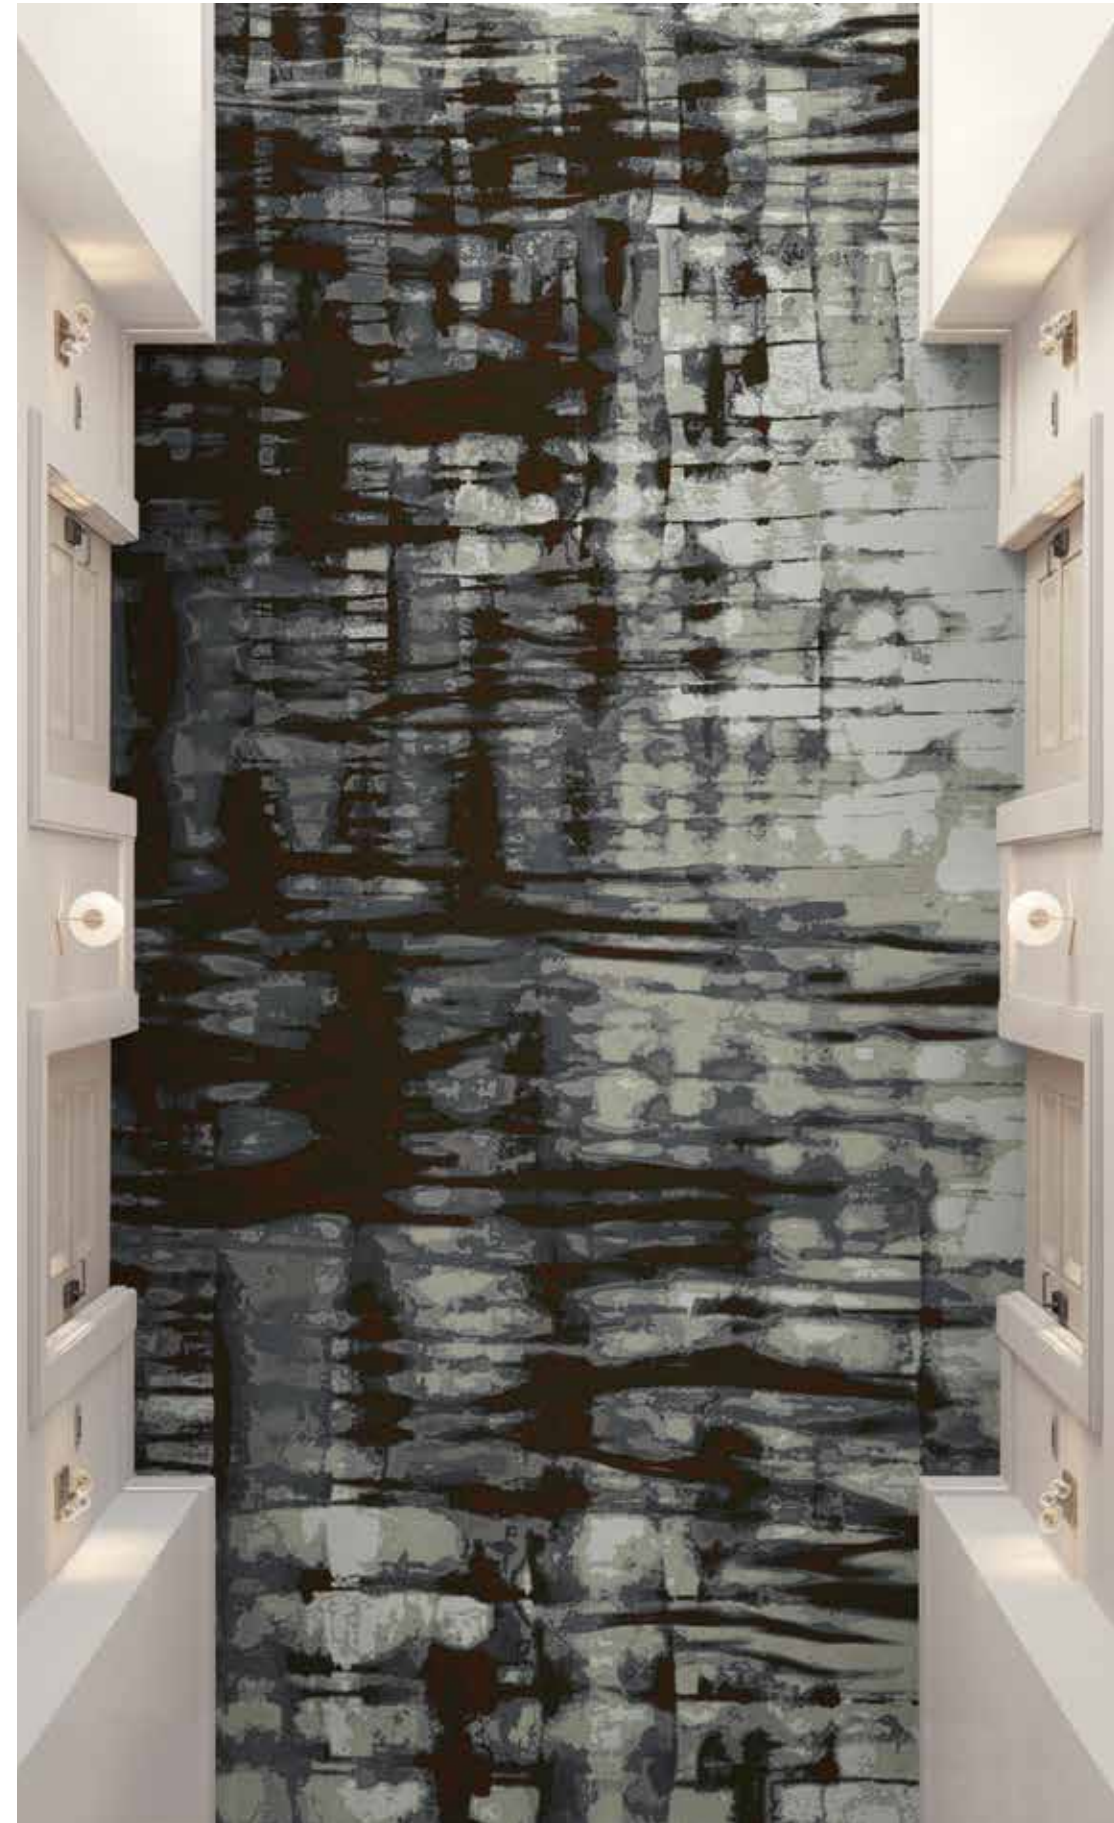

QTW61968-MW451*

6' (w) X 6' (l)

Broadloom

Suggested Use: Meeting Room, Corridor, Lobby

*Has less than 25% loop

QTW61967-MW451

6' (w) X 3'6" (l)

Broadloom

Suggested Use: Meeting Room, Corridor, Lobby

QTF60898-MW451

6' (w) X 18' (l)

Corridor

R12G309
3' (w) X 3' (l)
Broadloom

R12G300
3' (w) X 9' (l)
Broadloom

GOONJ is featured in Durkan's innovative Definity technology which redefines luxury performance with patterning and textures never before seen in the industry. Enhanced surface detailing provides more than twice the definition of any other high-end hospitality carpet. Durkan's exclusive technology creates precision sculpted dimension for incredible visual and tactile experiences.