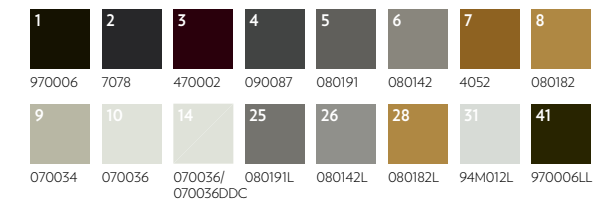

Suggested Use: Ballroom, Prefunction, Lobby, Meeting Room