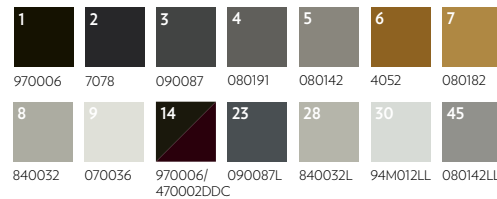

QW61963-MW451
12' (w) X 12' (l)
Broadloom
Suggested Use: Ballroom, Prefunction, Meeting Room