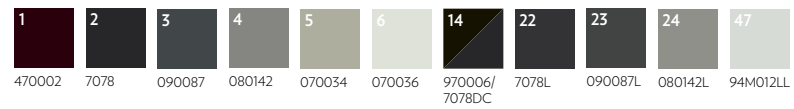

QTF60898-MW451

6' (w) X 18' (l)

Corridor