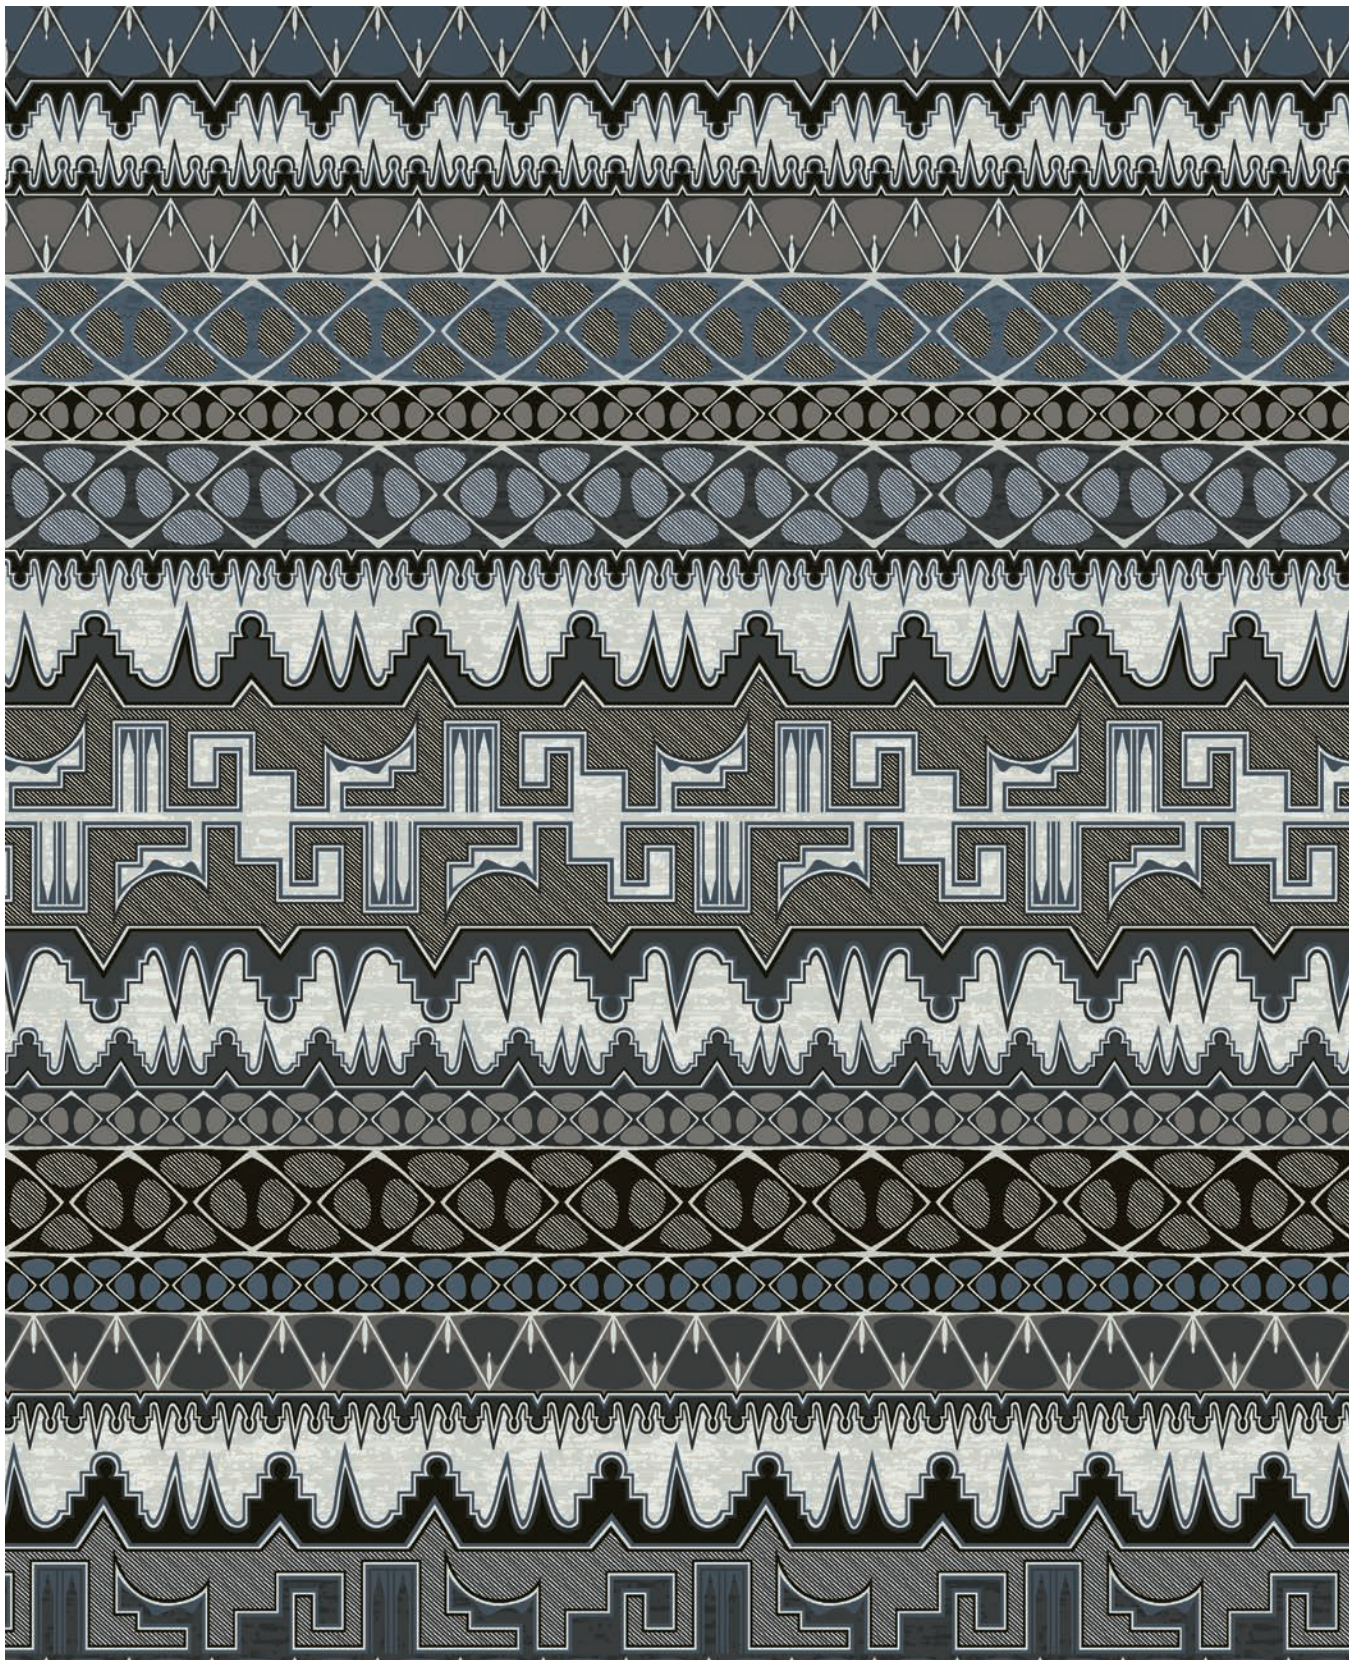

# CRAFTED CONVERGENCE

Experience Crafted Convergence, an intriguing soft surface portfolio inspired by Durkan's collaboration with the Museum of Indian Arts & Culture and the Museum of International Folk Art in Santa Fe, N.M. The Crafted Convergence patterns draw inspiration from broad and varied sources: from Native American pottery and basketry to Japanese and African garments. Translating the inspiration into Durkan's broadloom and carpet plank, the design team chose to honor the original materials rather than replicate them. The collection celebrates the skillful use of negative and positive space so elegantly rendered in the handmade originals from cultures continents apart.

# Product Guide

Crafted Convergence is available in Definity, PDI and CYP constructions. Each product type utilizes a different manufacturing process which can yield variations in color and texture. Please refer to the guide below for specific color information.

## Definity

Durkan's innovative Definity technology is available in up to 12 colors and features our unique precision sculpted technology which explores and emphasizes dimensional effects.

Shown, right and opposite page: QTFFA64895-MW454

## CYP

Durkan's Computer Yarn Placement (CYP) construction offers a range of patterns available in 6 colors.

Shown, right: UTFA65613-MW454

C: Cut, L: Loop, LL: Lower Loop, DD: Double Density

QTFFA64895-MW454  
 15' (w) X 25' (l)  
 Broadloom