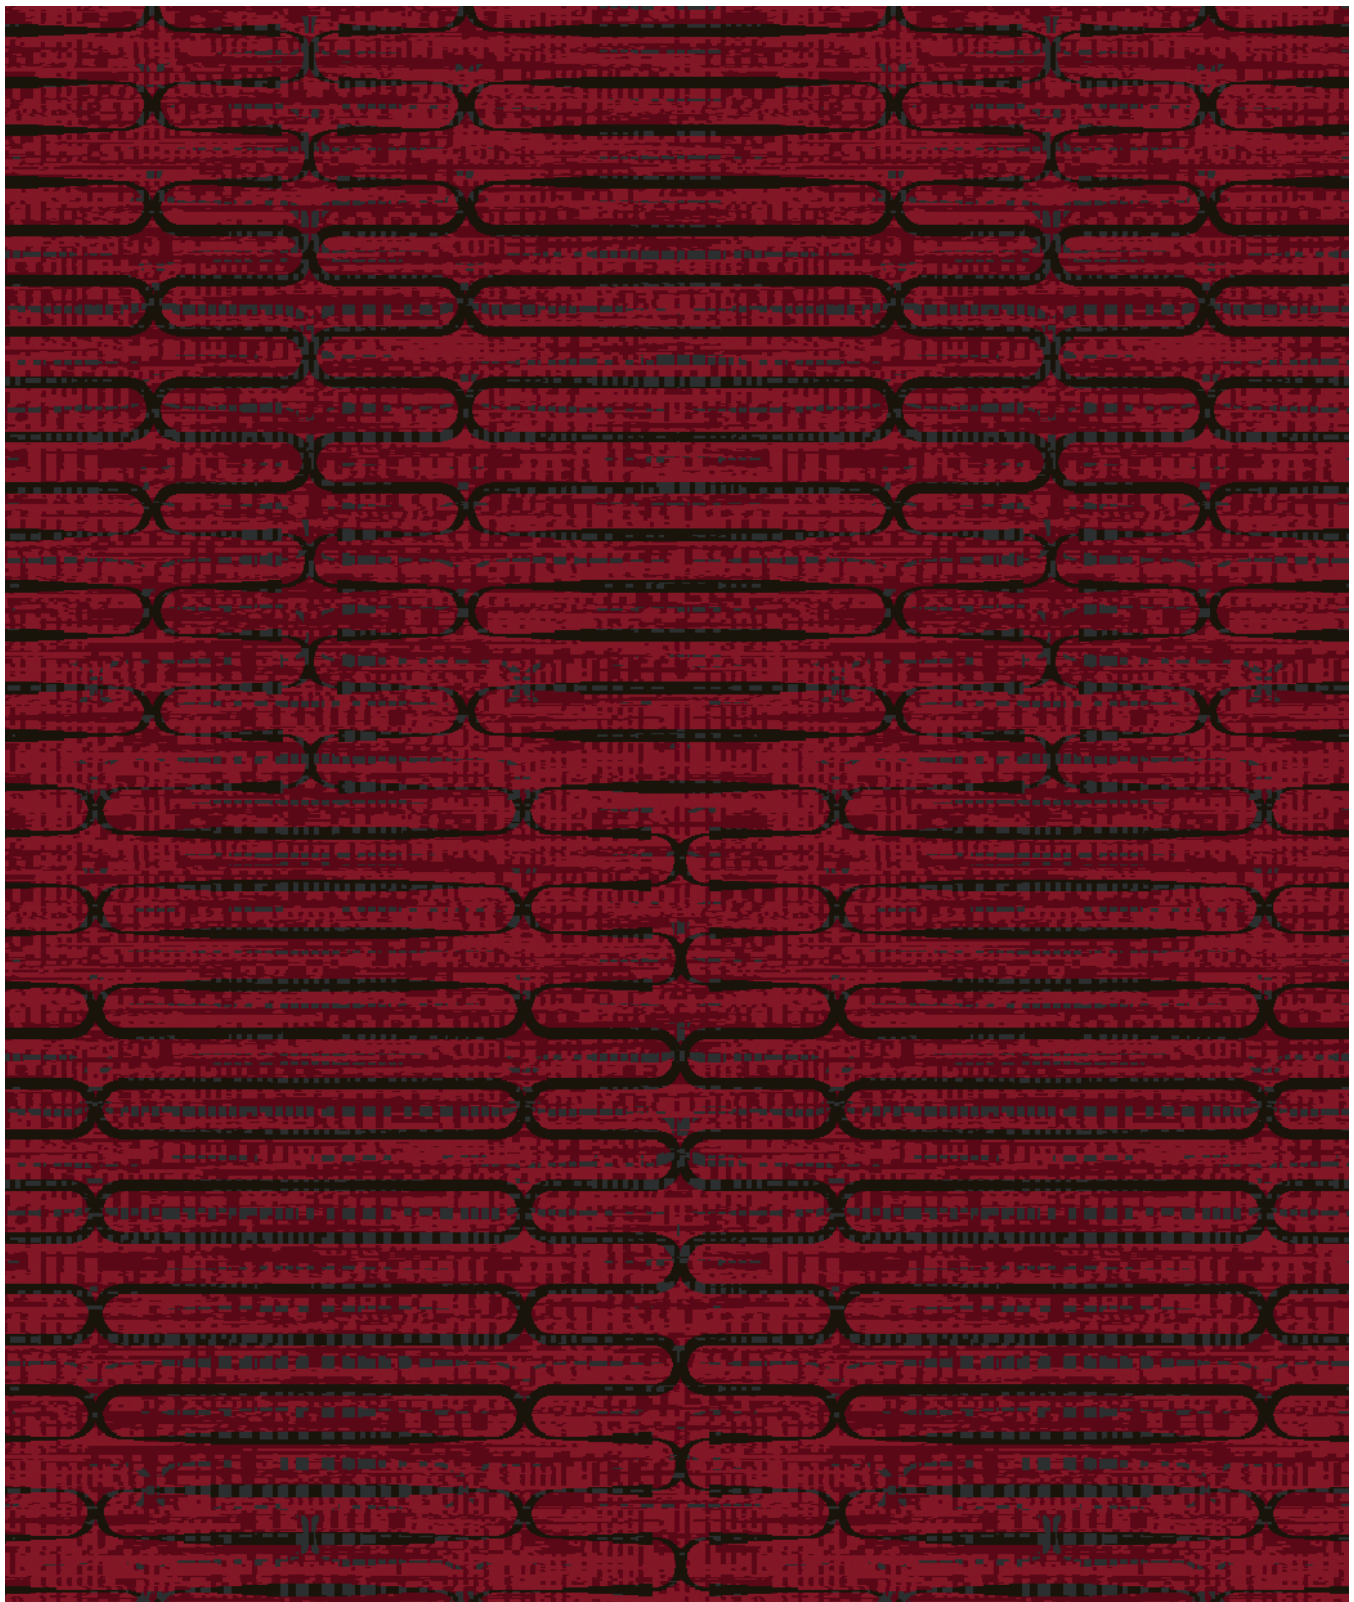

12' (w) X 33'4" (l)

Broadloom

QTWFA65392-MW454

12' (w) X 16'8" (l)

Broadloom

Shown at left with Molveno Woods 983 Grounded

QWFA65396-MW454  
6' (w) X 8' (l)  
Broadloom

QTWFA64392-MW454  
6' (w) X 6' (l)  
Broadloom