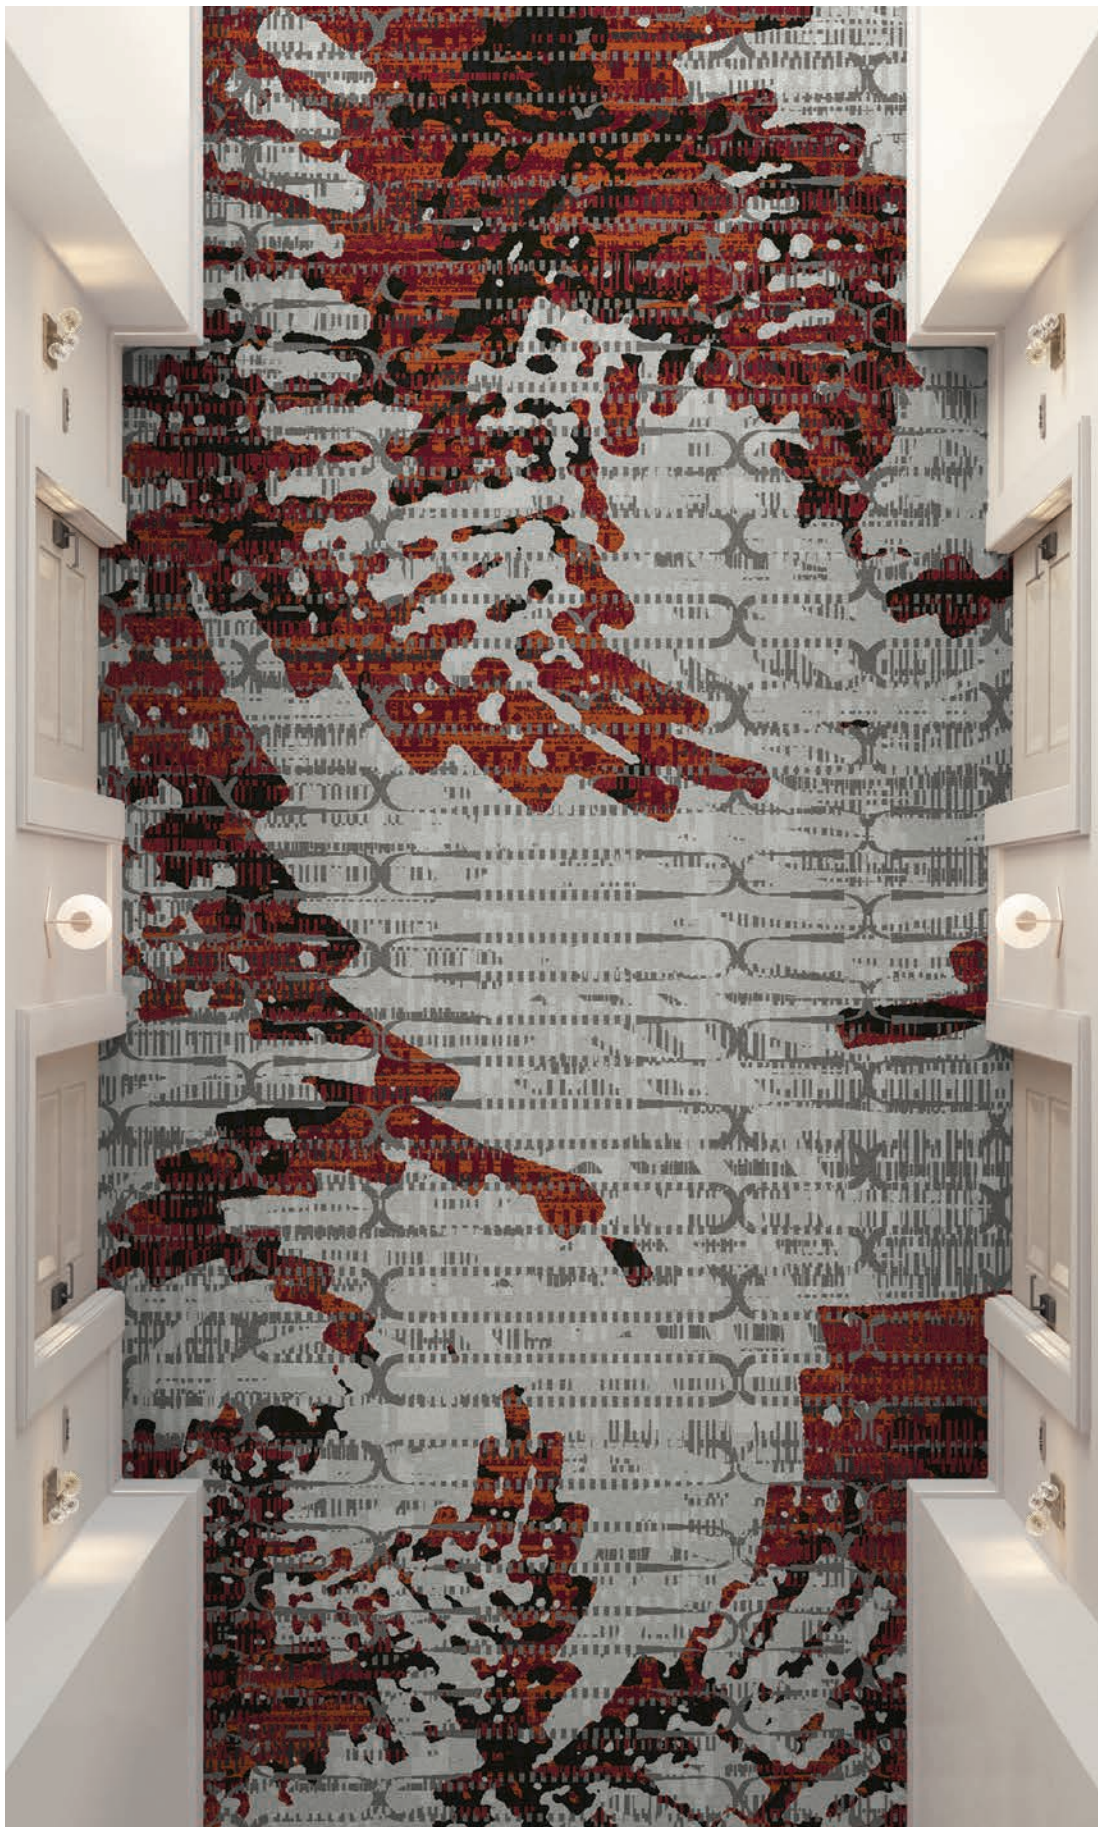

1	23
030043	270002L
2	25
090060	970006L
3	27
270002	070036L
4	
6134	
5	
970006	
6	
080191	
7	
070036	

QTWFA65393-MW454
6' (w) X 35' (l)
Corridor