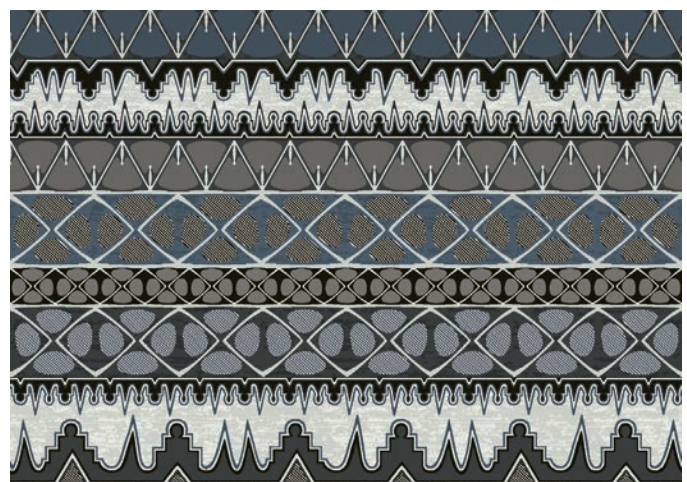

C: Cut, L: Loop, LL: Lower Loop, DD: Double Density