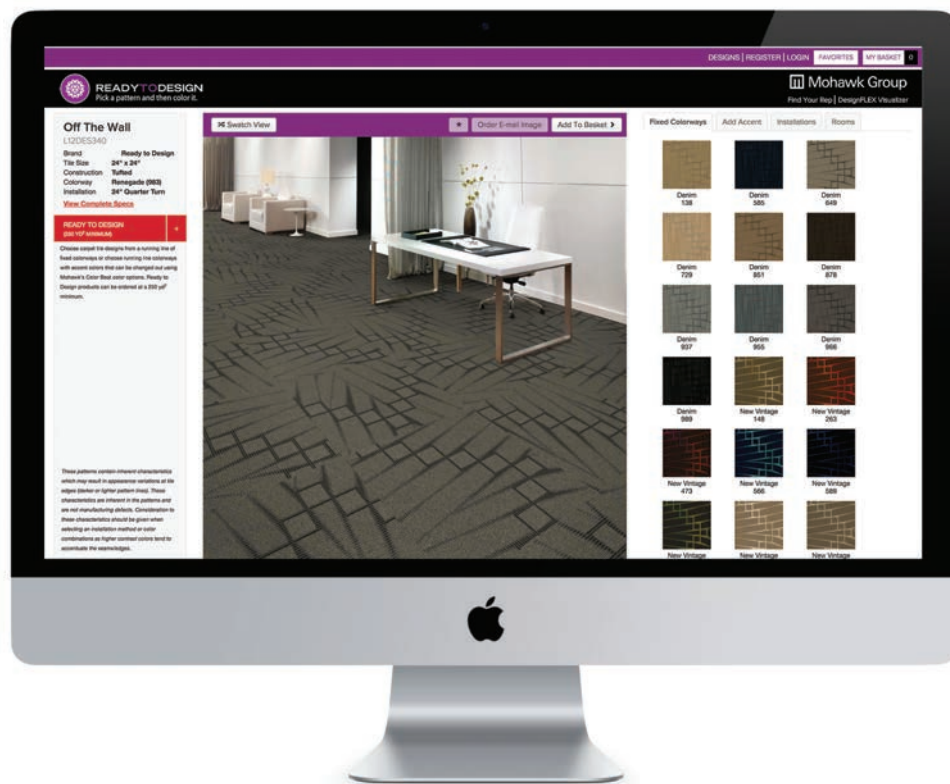

Durkan's VISUAL INTERACTIVE STUDIO (VIS) offers a suite of design services to help you craft and perfect every aspect of your flooring selection.

Visit our website to customize the colors of a range of carpet patterns with our Ready to Design tool, or create striking layouts in carpet tile with the DesignFlex Visualizer. The VIS can provide hi-res renderings of 2D floor perspectives and 3D room scenes for all your design needs.

The Ready to Design color customization tool provides you with the creative flexibility you want, the ability to order the quantity you need—without excessive minimum purchase requirements—and speedy delivery options!

To learn more or to get started on your next project, visit us at durkan.com