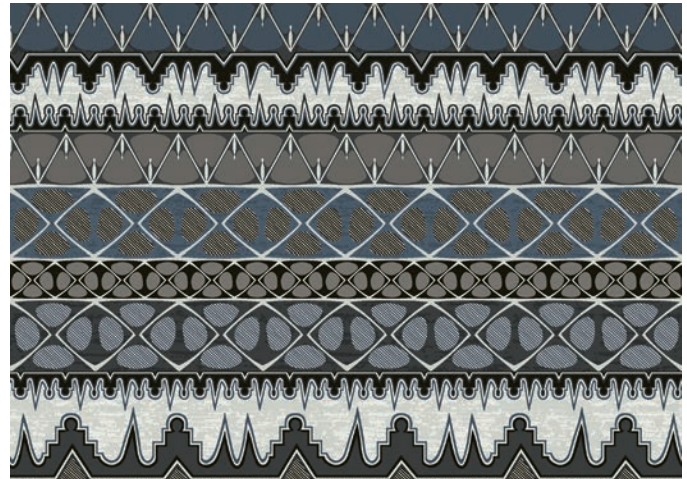

# Product Guide

Crafted Convergence is available in Definity, PDI and CYP constructions. Each product type utilizes a different manufacturing process which can yield variations in color and texture. Please refer to the guide below for specific color information.

## Definity

Durkan's innovative Definity technology is available in up to 12 colors and features our unique precision sculpted technology which explores and emphasizes dimensional effects.

Shown, right and opposite page: QTFFA64895-MW454