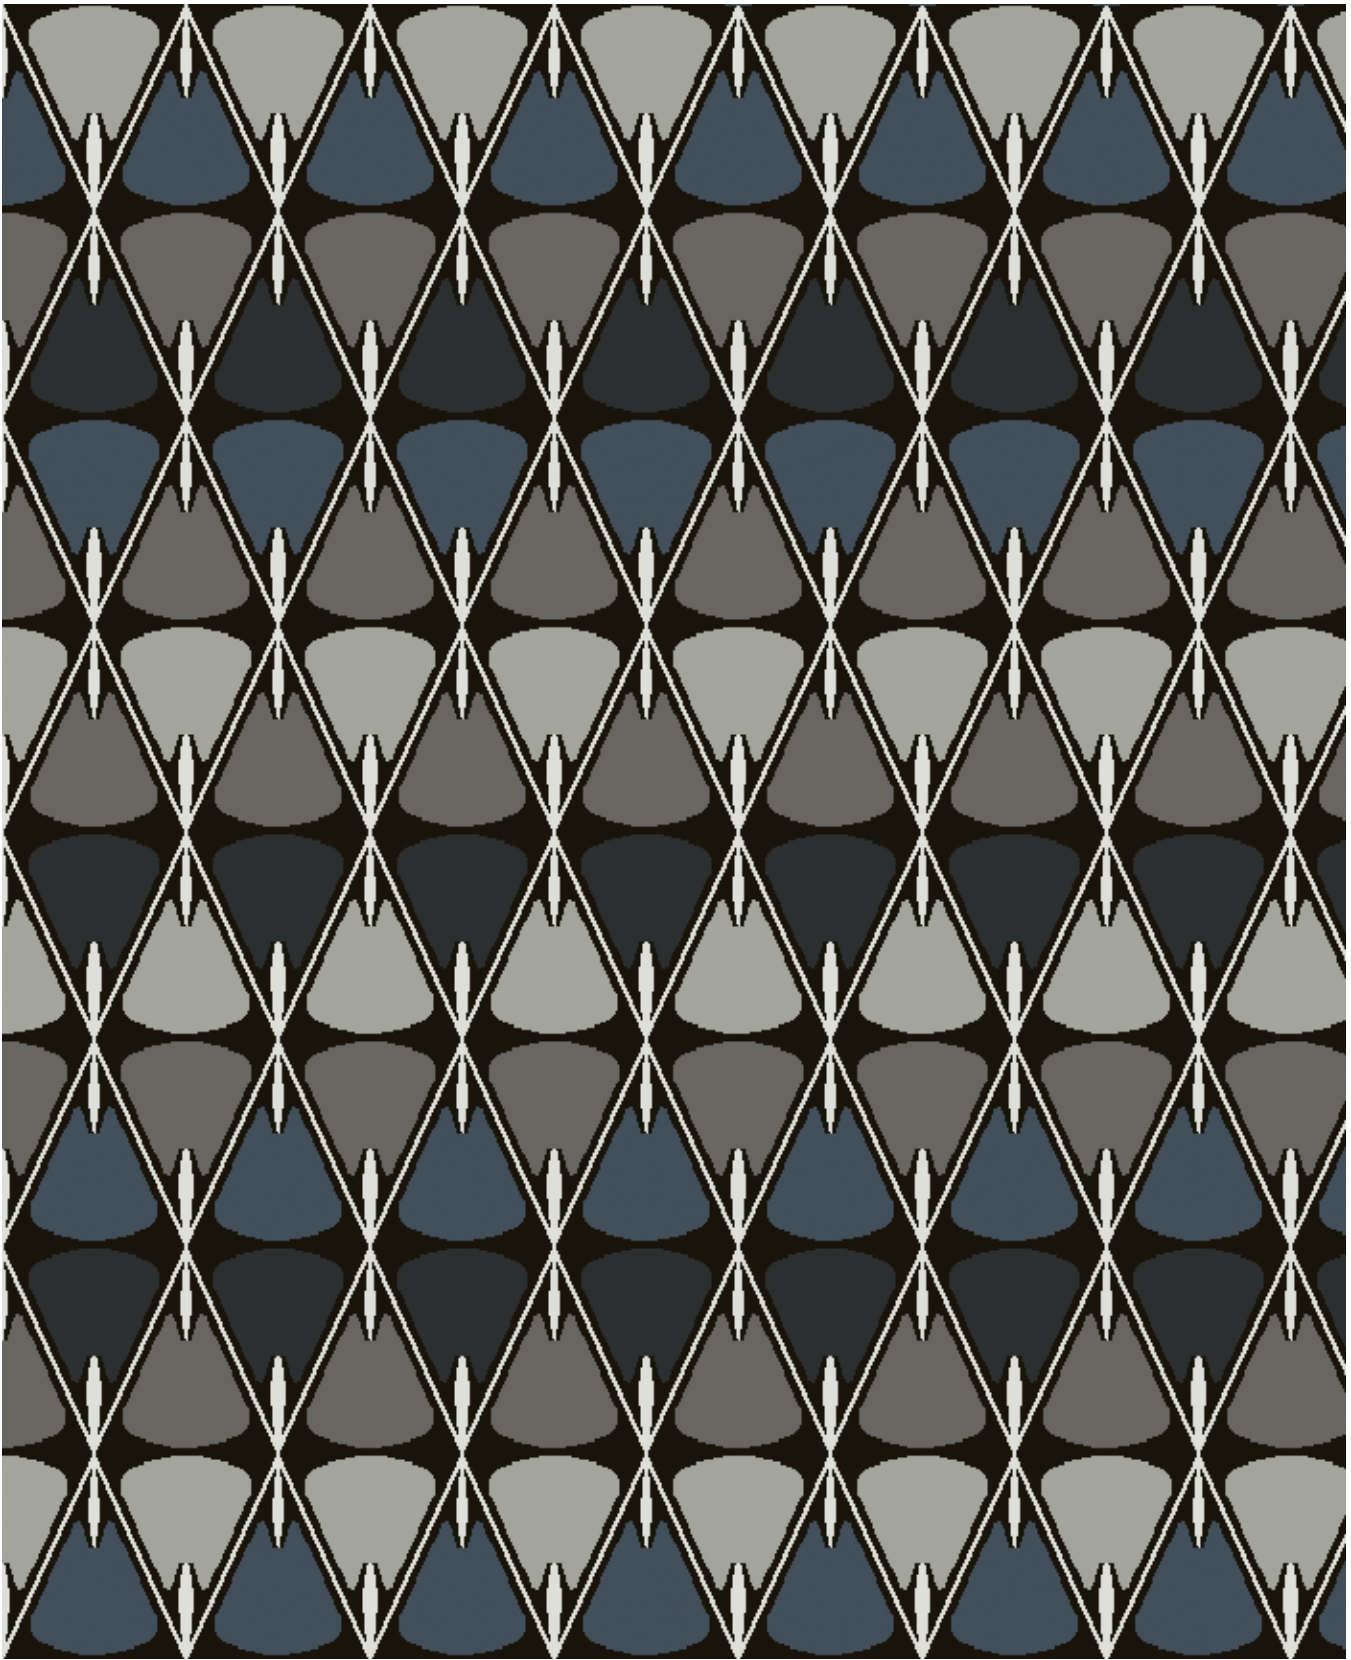

12' (w) X 33'4" (l)

Broadloom

QTWFA65392-MW454

12' (w) X 16'8" (l)

Broadloom

Shown at left with Molveno Woods 983 Grounded

QWFA65396-MW454  
6' (w) X 8' (l)  
Broadloom

QTWFA64392-MW454  
6' (w) X 6' (l)  
Broadloom