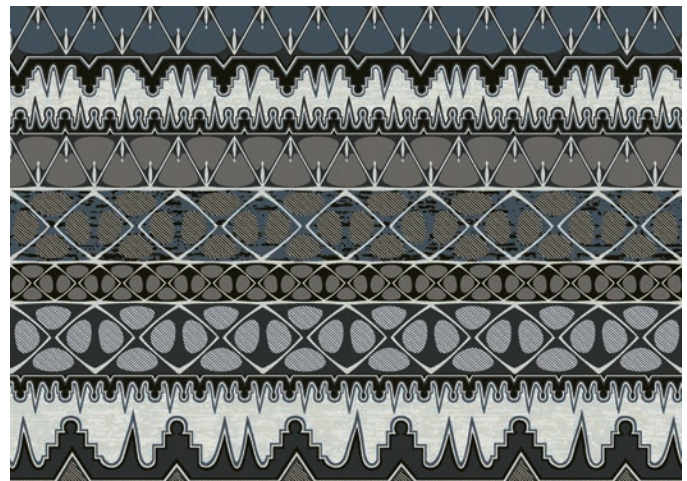

Product Guide

Crafted Convergence is available in Definity, PDI and CYP constructions. Each product type utilizes a different manufacturing process which can yield variations in color and texture. Please refer to the guide below for specific color information.

Definity

Durkan's innovative Definity technology is available in up to 12 colors and features our unique precision sculpted technology which explores and emphasizes dimensional effects.

Shown, right and opposite page: QTFFA64895-MW454

PDI

Durkan's Precision Dye Injected (PDI) construction offers a range of patterns available in 12 colors.

Shown, right: FA65614-MW454

CYP

Durkan's Computer Yarn Placement (CYP) construction offers a range of patterns available in 6 colors.

Shown, right: UTFA65613-MW454

C: Cut, L: Loop, LL: Lower Loop, DD: Double Density