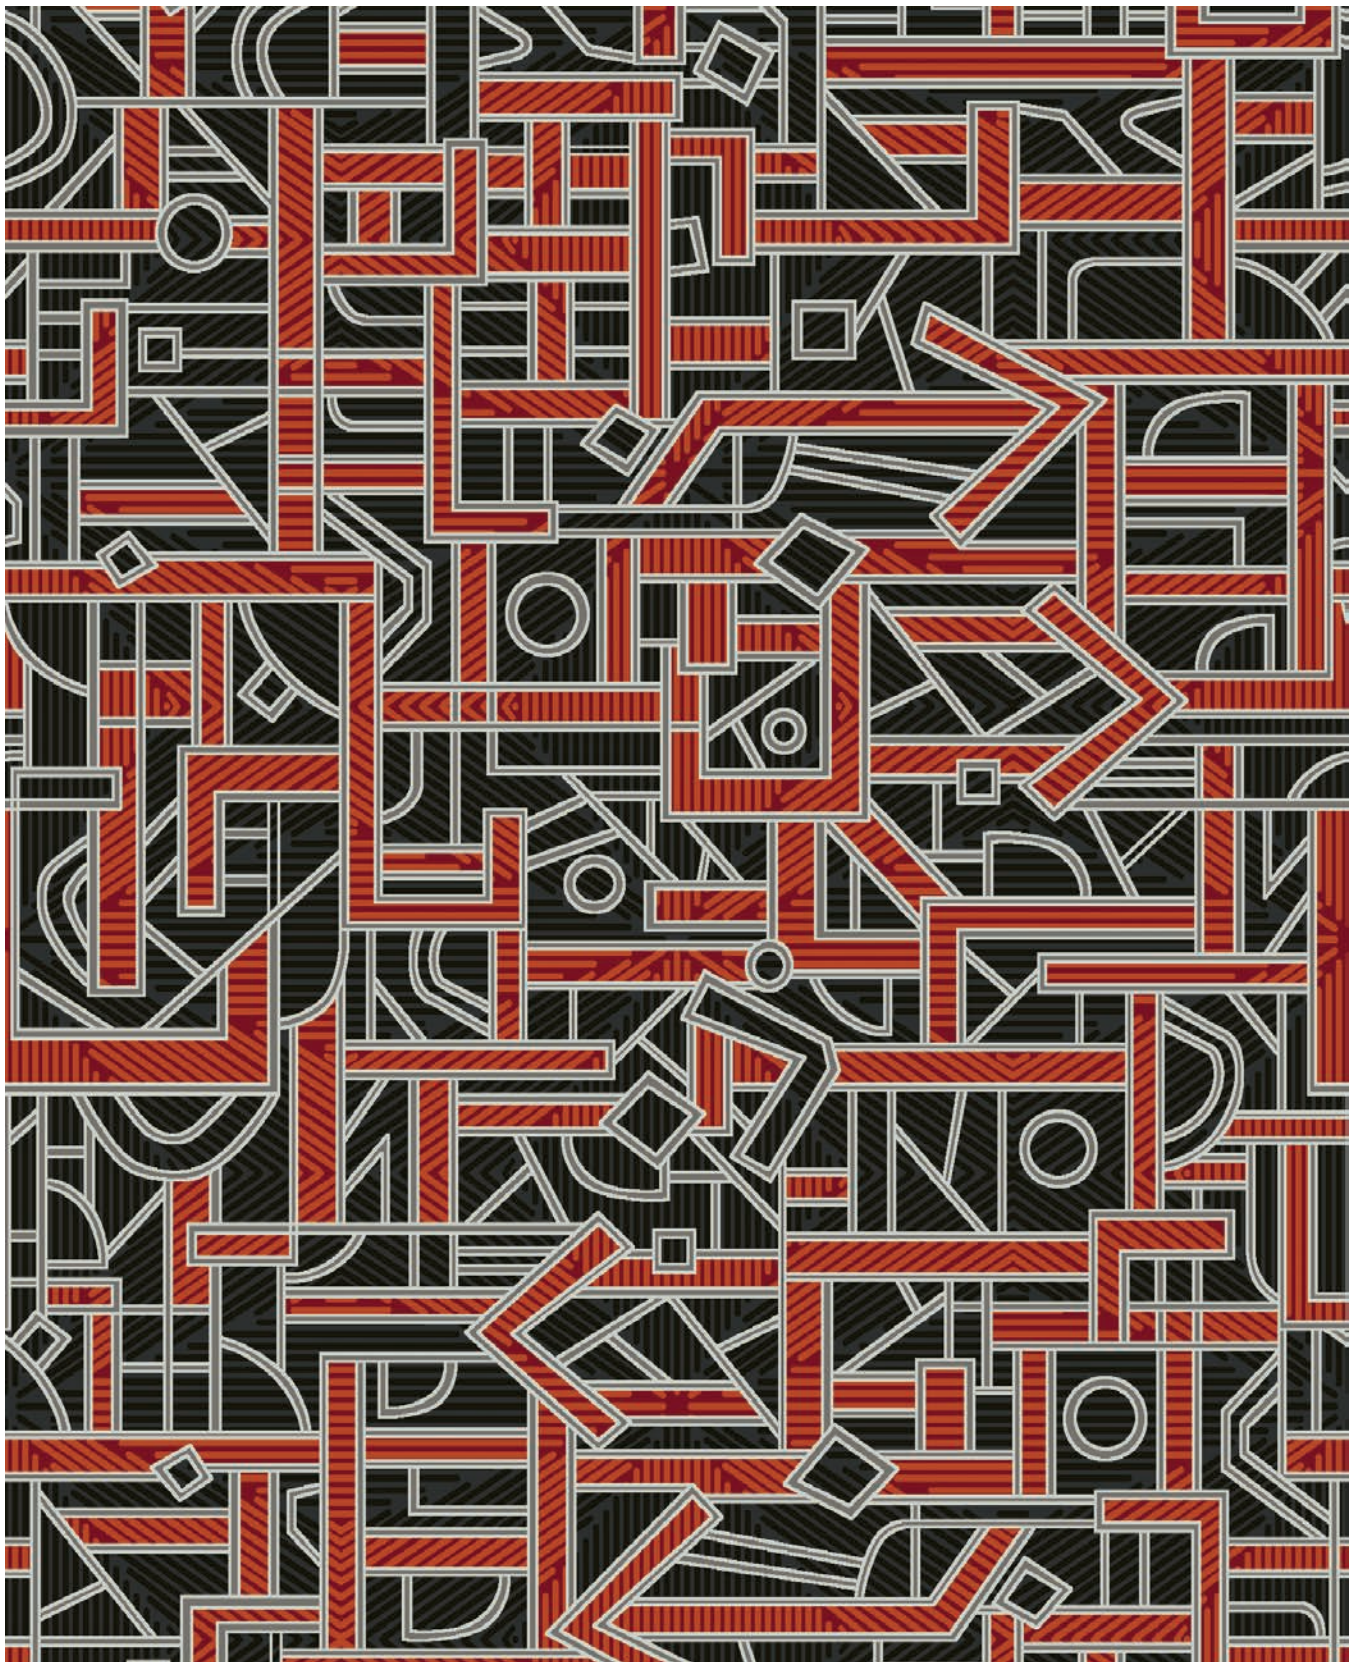

12' (w) X 33'4" (l)

Broadloom

QTWFA65392-MW454

12' (w) X 16'8" (l)

Broadloom

Shown at left with Molveno Woods 983 Grounded

QWFA65396-MW454  
6' (w) X 8' (l)  
Broadloom

QTWFA64392-MW454  
6' (w) X 6' (l)  
Broadloom