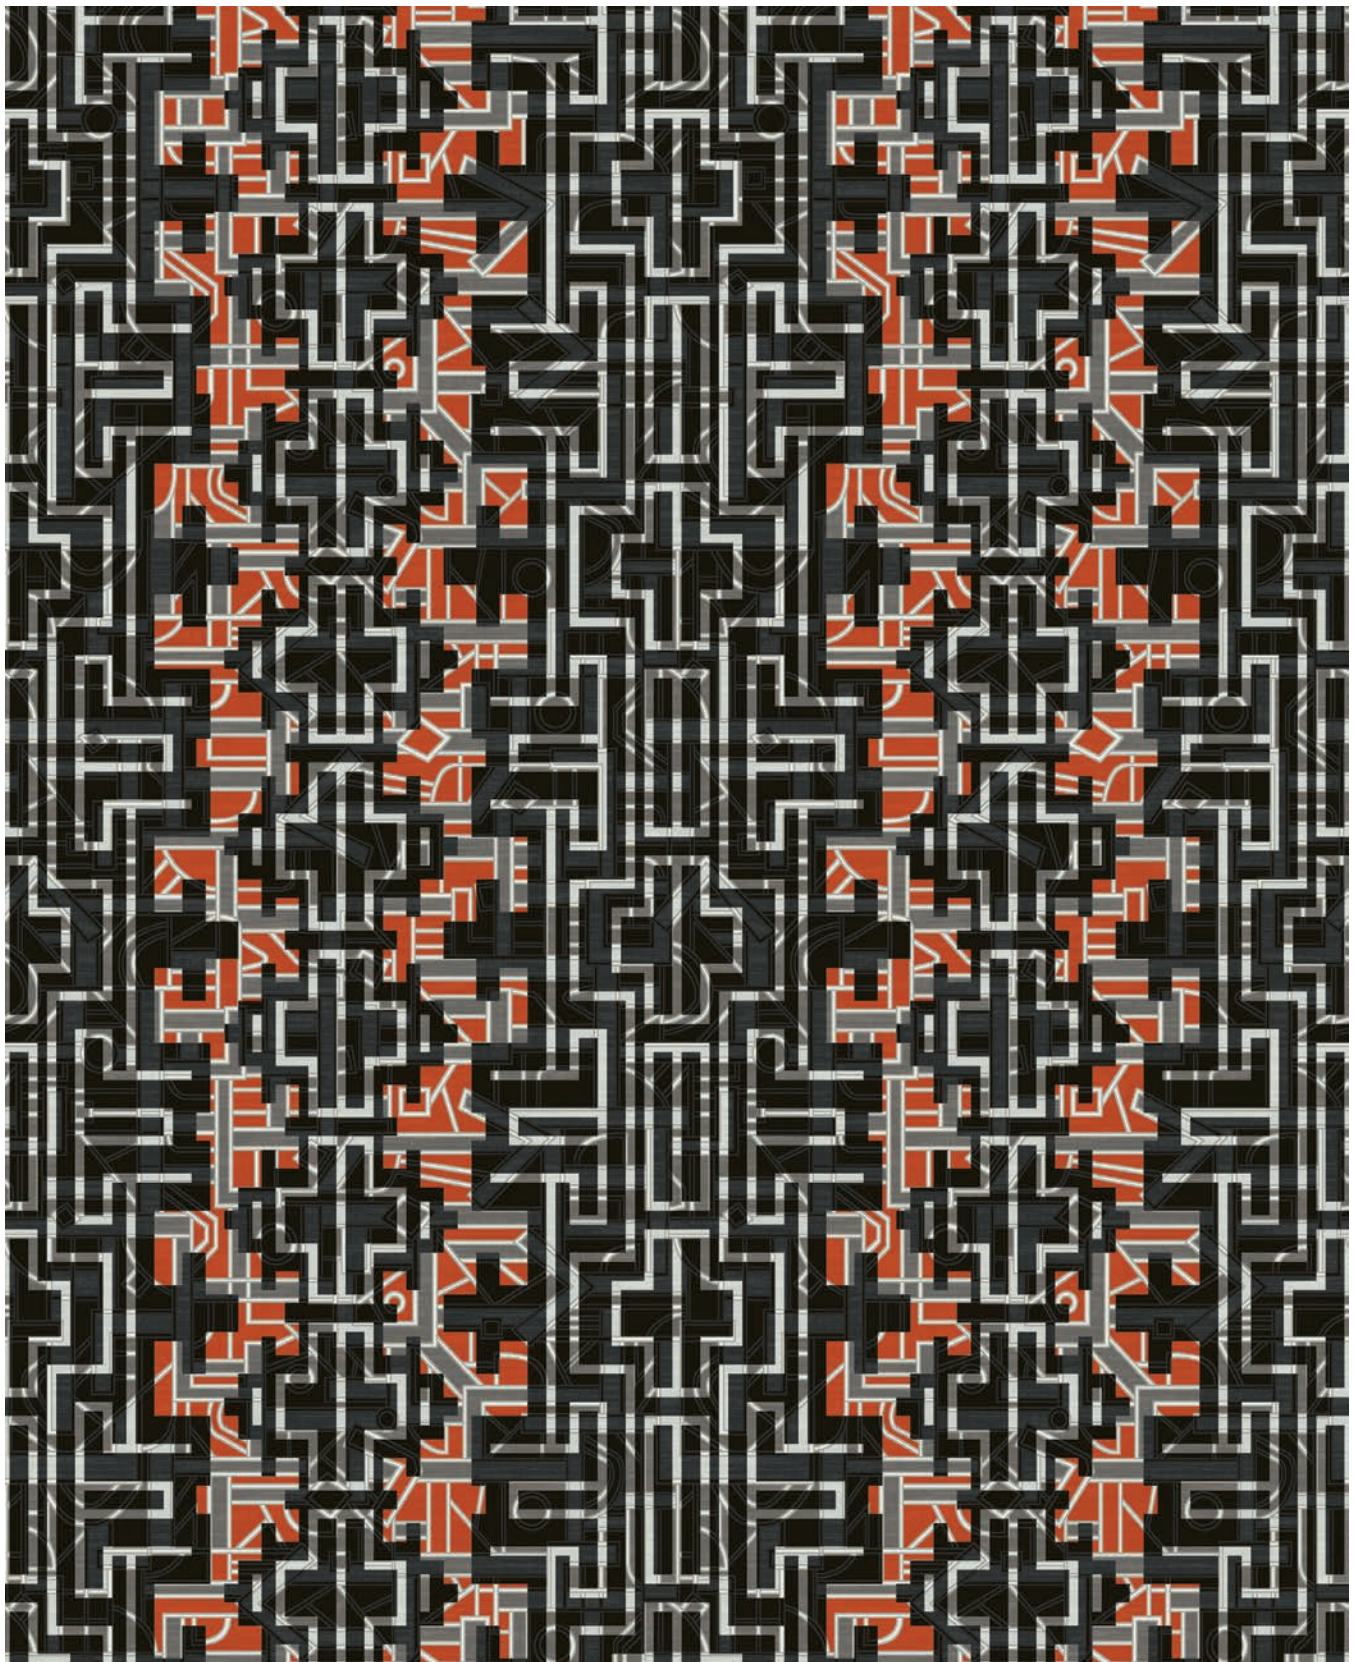

QWFA64903-MW454

12' (w) X 33'4" (l)

Broadloom