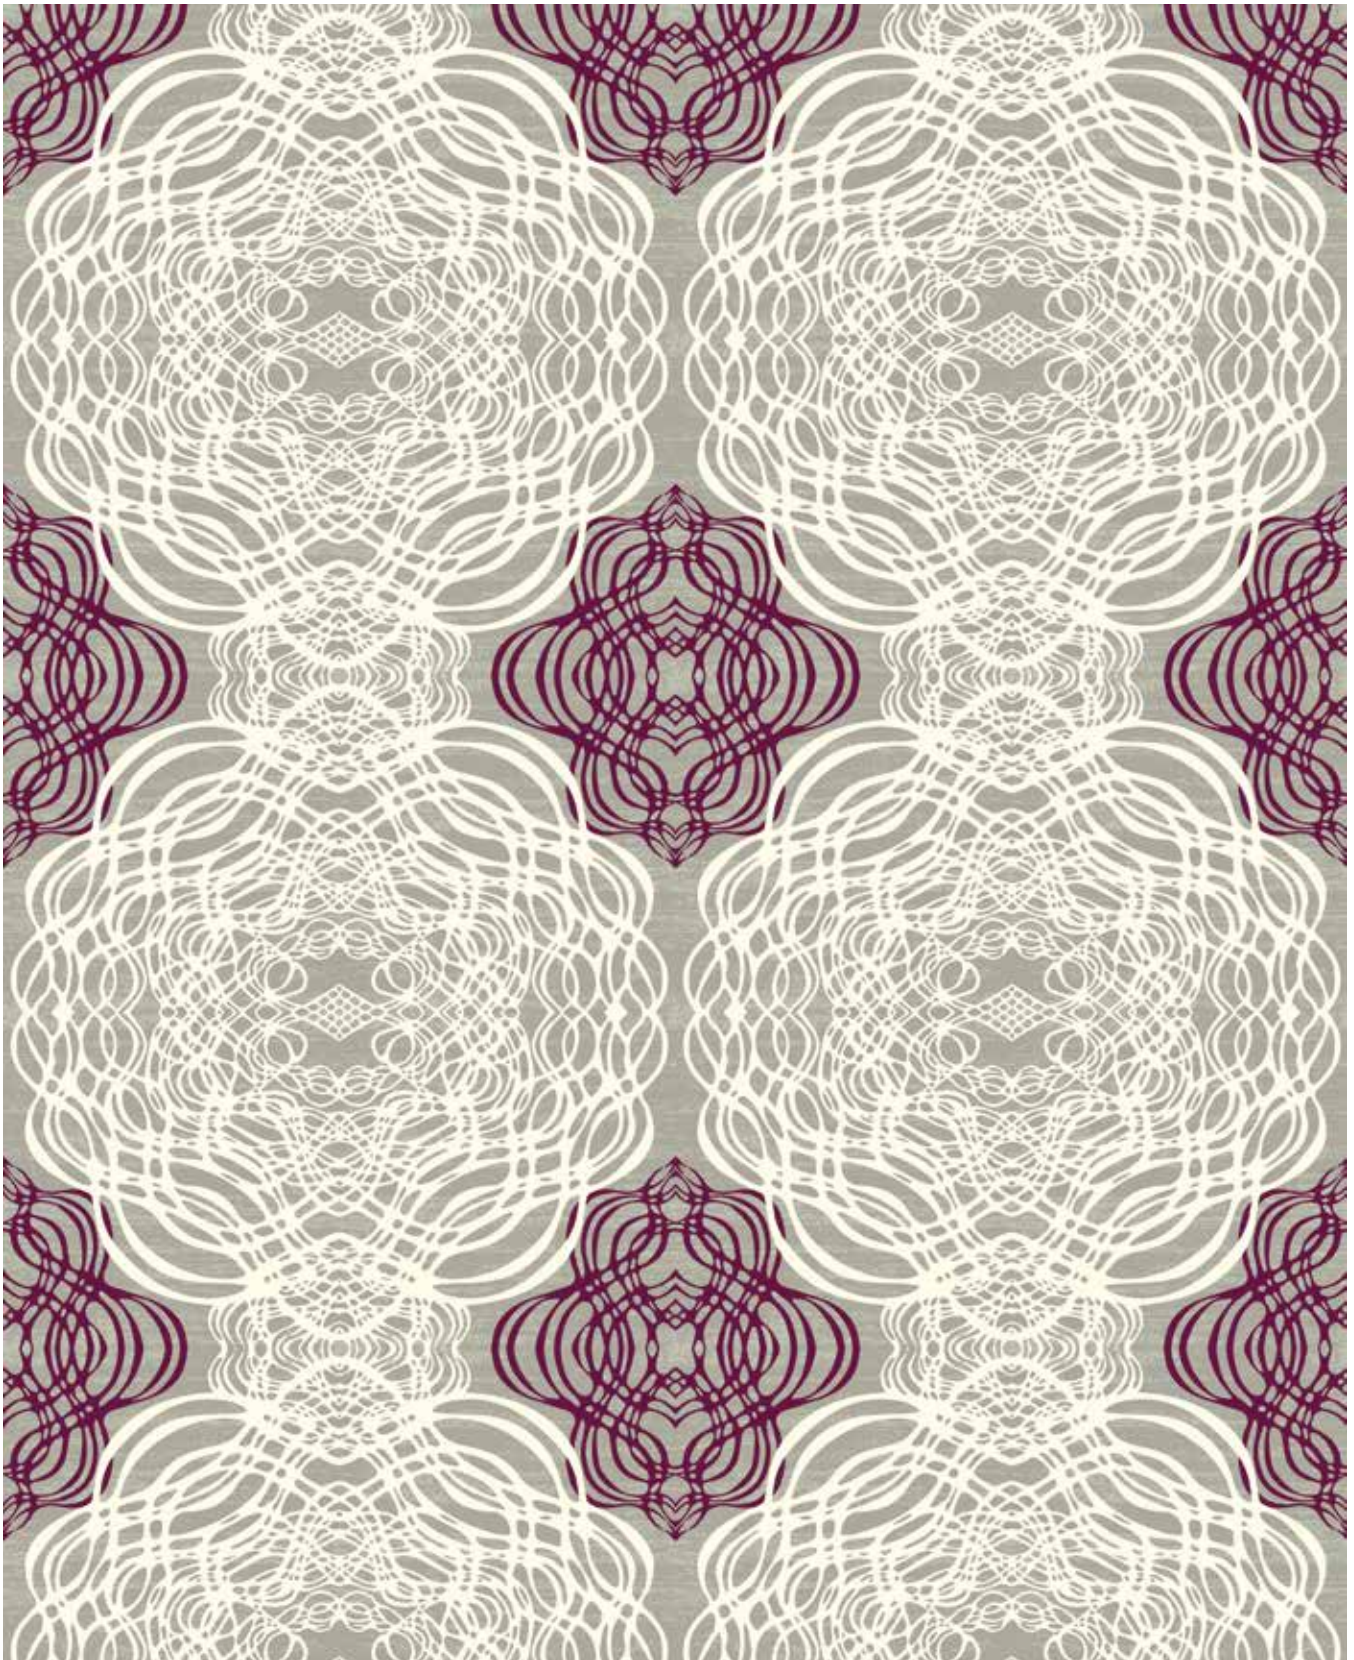

VL68907-MW455
3' (w) X 6' (l)
Broadloom

VL69006-MW455

6' (w) X 6' (l)

Broadloom