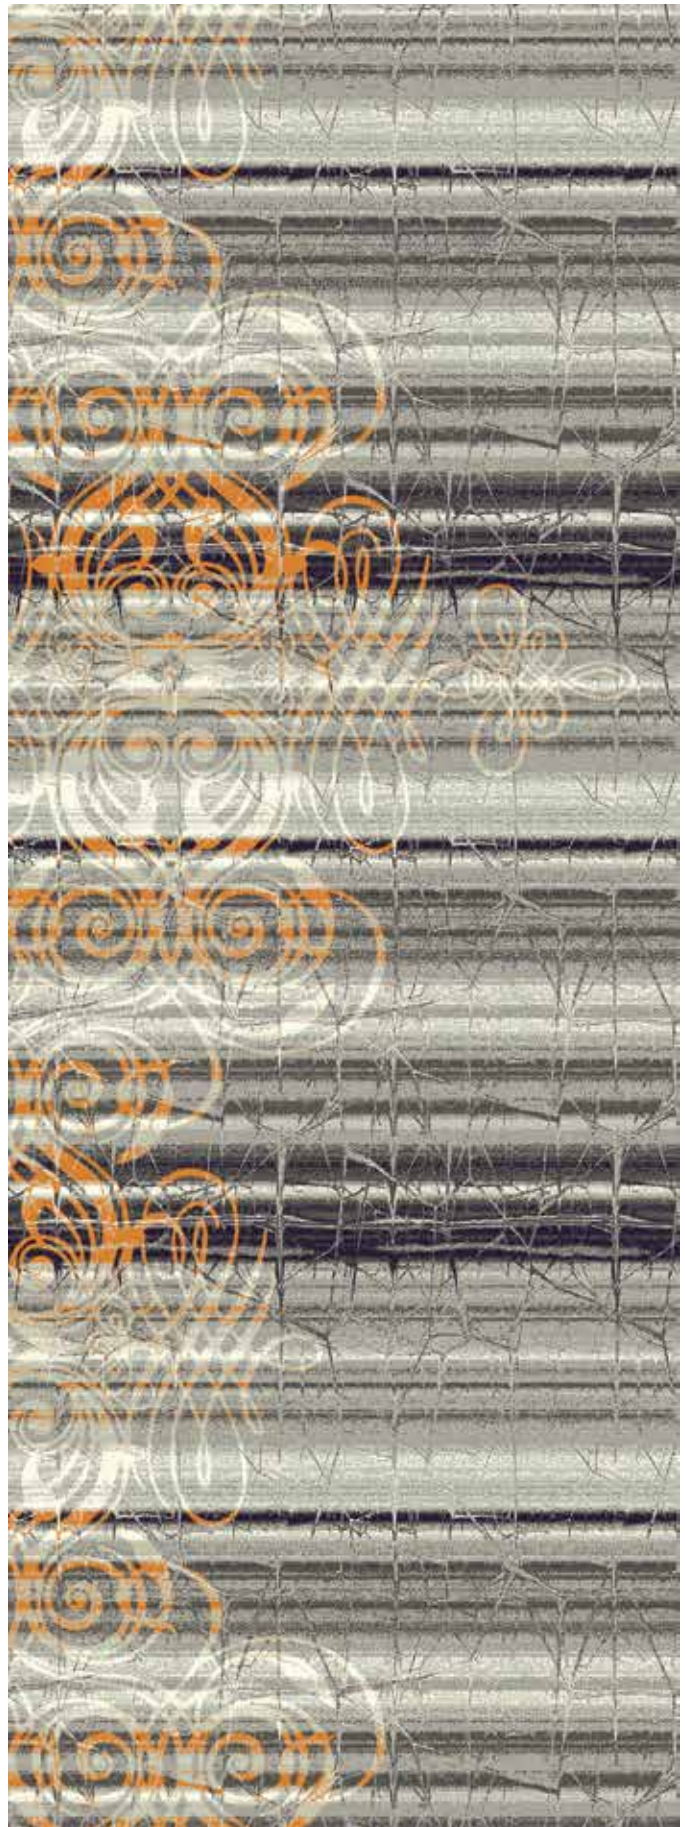

- 1
  7L9
- 2
  3L11
- 3
  2L9
- 4
  3L4
- 5
  7U1
- 6
  7W14

VL69002-MW455
6' (w) x 12' (l)
Corridor