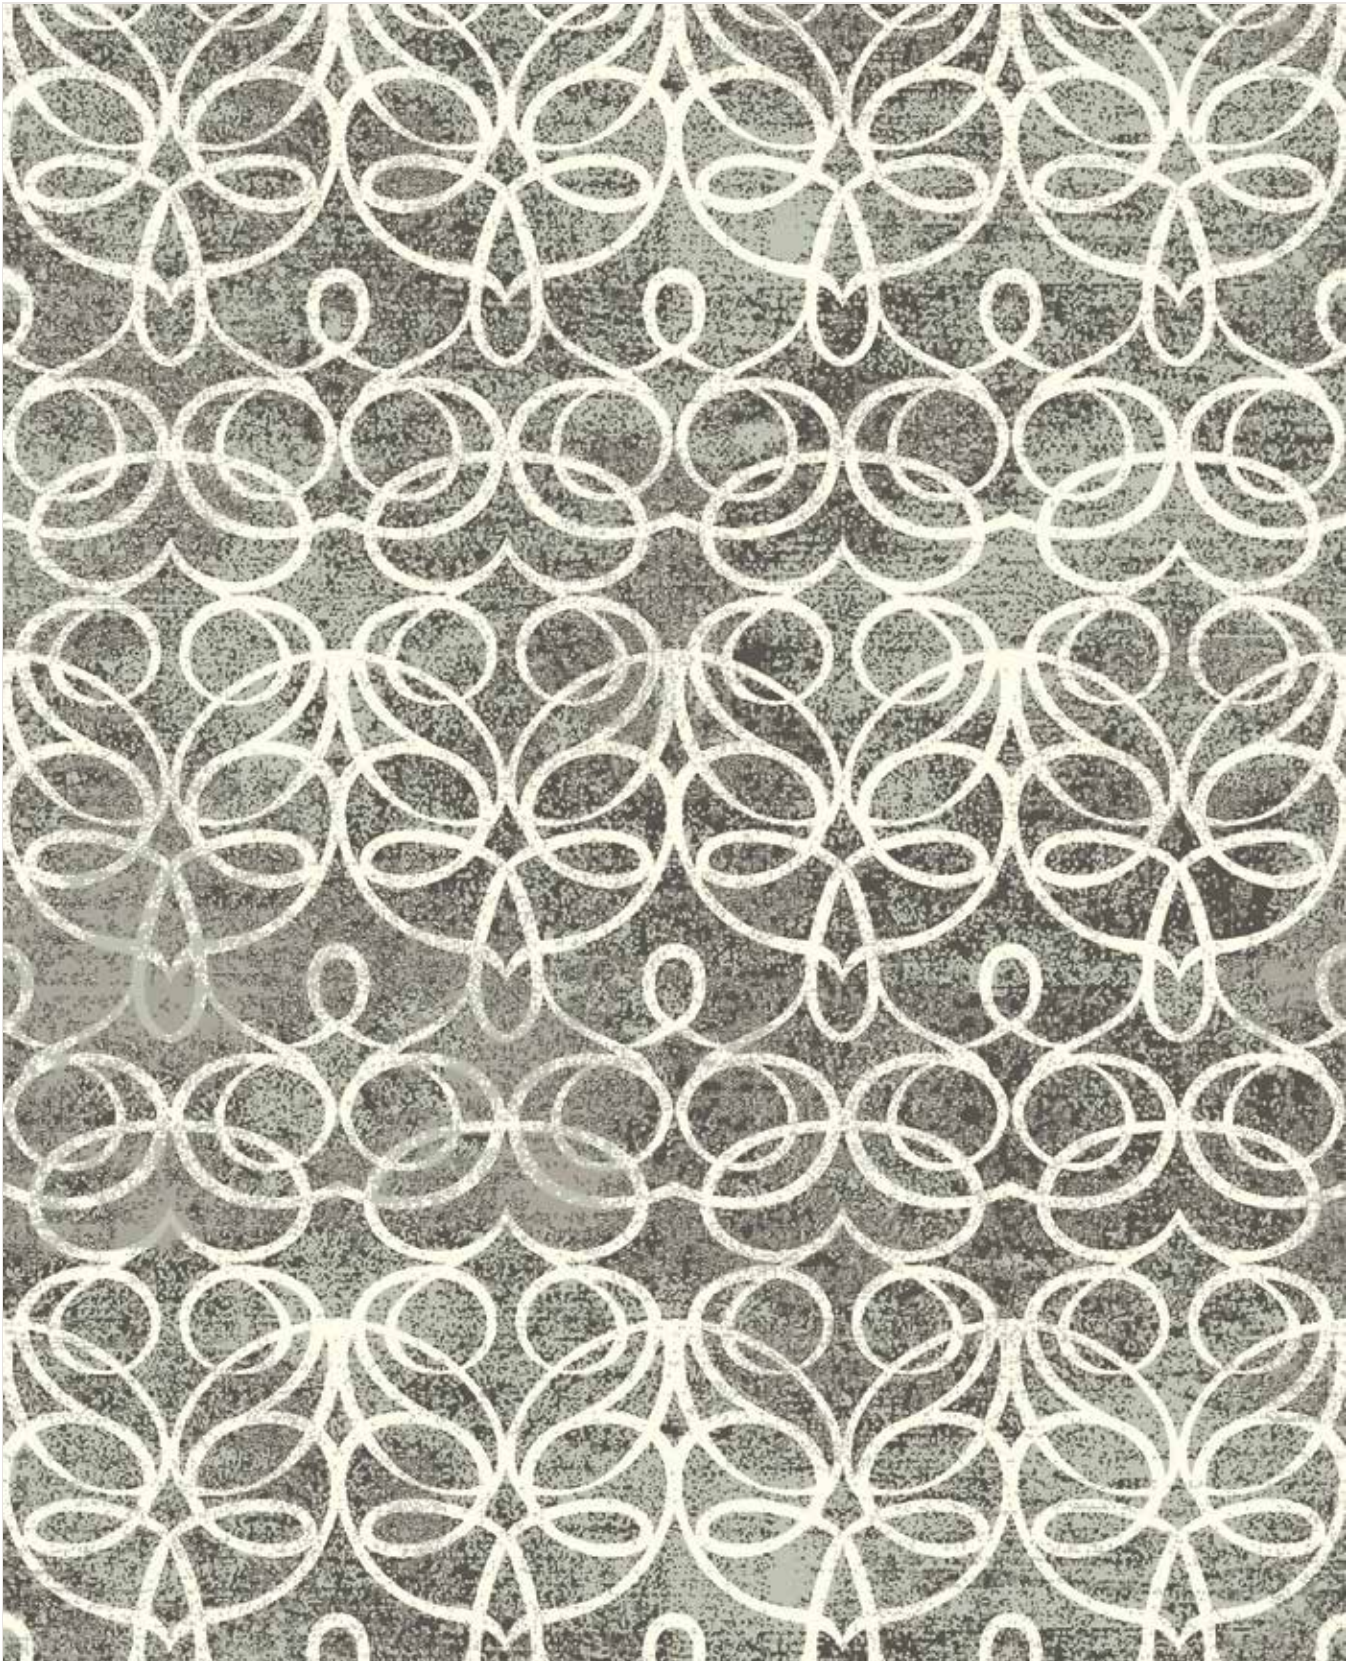

VL69007-MW455  
6' (w) X 12' (l)  
Corridor

VL69009-MW455

6' (w) x 6' (l)

Broadloom

- 1  
7L9
- 2  
3L11
- 3  
2L9
- 4  
7U1

VL69004-MW455  
6' (w) x 12' (l)  
Corridor

VL69001-MW455

6' (w) X 6' (l)