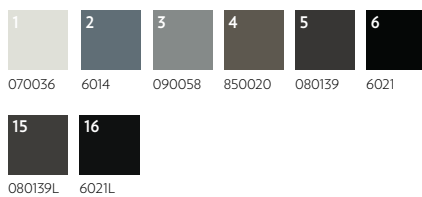

FRACTURE Inspiration

Top to bottom:
UT44621 6' (w) X 6' (l)
UT47692 6' (w) X 4'2" (l)
UT44622 6' (w) X 4'6" (l)

Product Guide

Fracture is available in Definity, PDI and CYP constructions. Each product type utilizes a different manufacturing process which can yield variations in color and texture. Please refer to the guide below for specific color information.

Definity

Durkan's innovative Definity technology is available in up to 12 colors and features our unique precision sculpted technology which explores and emphasizes dimensional effects.

Shown, right and opposite page: QTW46476

PDI

Durkan's Precision Dye Injected (PDI) construction offers a range of patterns available in 12 colors.

Shown, right: D49144

CYP

Durkan's Computer Yarn Placement (CYP) construction offers a range of patterns available in 6 colors.

Shown, right: UT47692

C: Cut, L: Loop, LL: Lower Loop, DD: Double Density

UT47692
6' (w) X 4'2" (l)

UT44618
12' (w) X 12' (l)

Also available in Definity & PDI

UT44619
6' (w) X 6' (l)

UT47694
3' (w) X 3' (l)