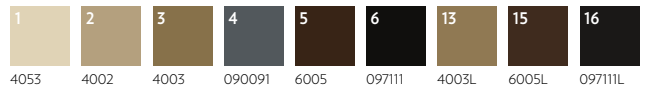

Definity

Durkan's innovative Definity technology is available in up to 12 colors and features our unique precision sculpted technology which explores and emphasizes dimensional effects.

Shown, right and opposite page: QTW46476

UT44622
6' (w) X 4'6" (l)

UT47694
3' (w) X 3' (l)

UT44615
12' (w) X 9' (l)

UT44621
6' (w) X 6' (l)

UT47693
6' (w) X 9' (l)

UT44620
12' (w) X 11' (l)

UT44618
12' (w) X 12' (l)

Also available in Definity & PDI)