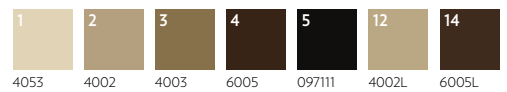

Definity

Durkan's innovative Definity technology is available in up to 12 colors and features our unique precision sculpted technology which explores and emphasizes dimensional effects.

Shown, right and opposite page: QTW46476

UT44622
6' (w) X 4'6" (l)

UT47694
3' (w) X 3' (l)

UT44615
12' (w) X 9' (l)

UT44621
6' (w) X 6' (l)

UT47693
6' (w) X 9' (l)

UT44620
12' (w) X 11' (l)

UT44618
12' (w) X 12' (l)

Also available in Definity & PDI)