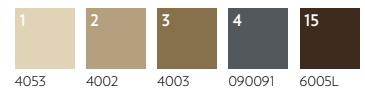

Definity

Durkan's innovative Definity technology is available in up to 12 colors and features our unique precision sculpted technology which explores and emphasizes dimensional effects.

Shown, right and opposite page: QTW46476

UT44622
6' (w) X 4'6" (l)

UT47694
3' (w) X 3' (l)

UT44615
12' (w) X 9' (l)

UT44621
6' (w) X 6' (l)

UT47693
6' (w) X 9' (l)

UT44620
12' (w) X 11' (l)

UT44618
12' (w) X 12' (l)

Also available in Definity & PDI)