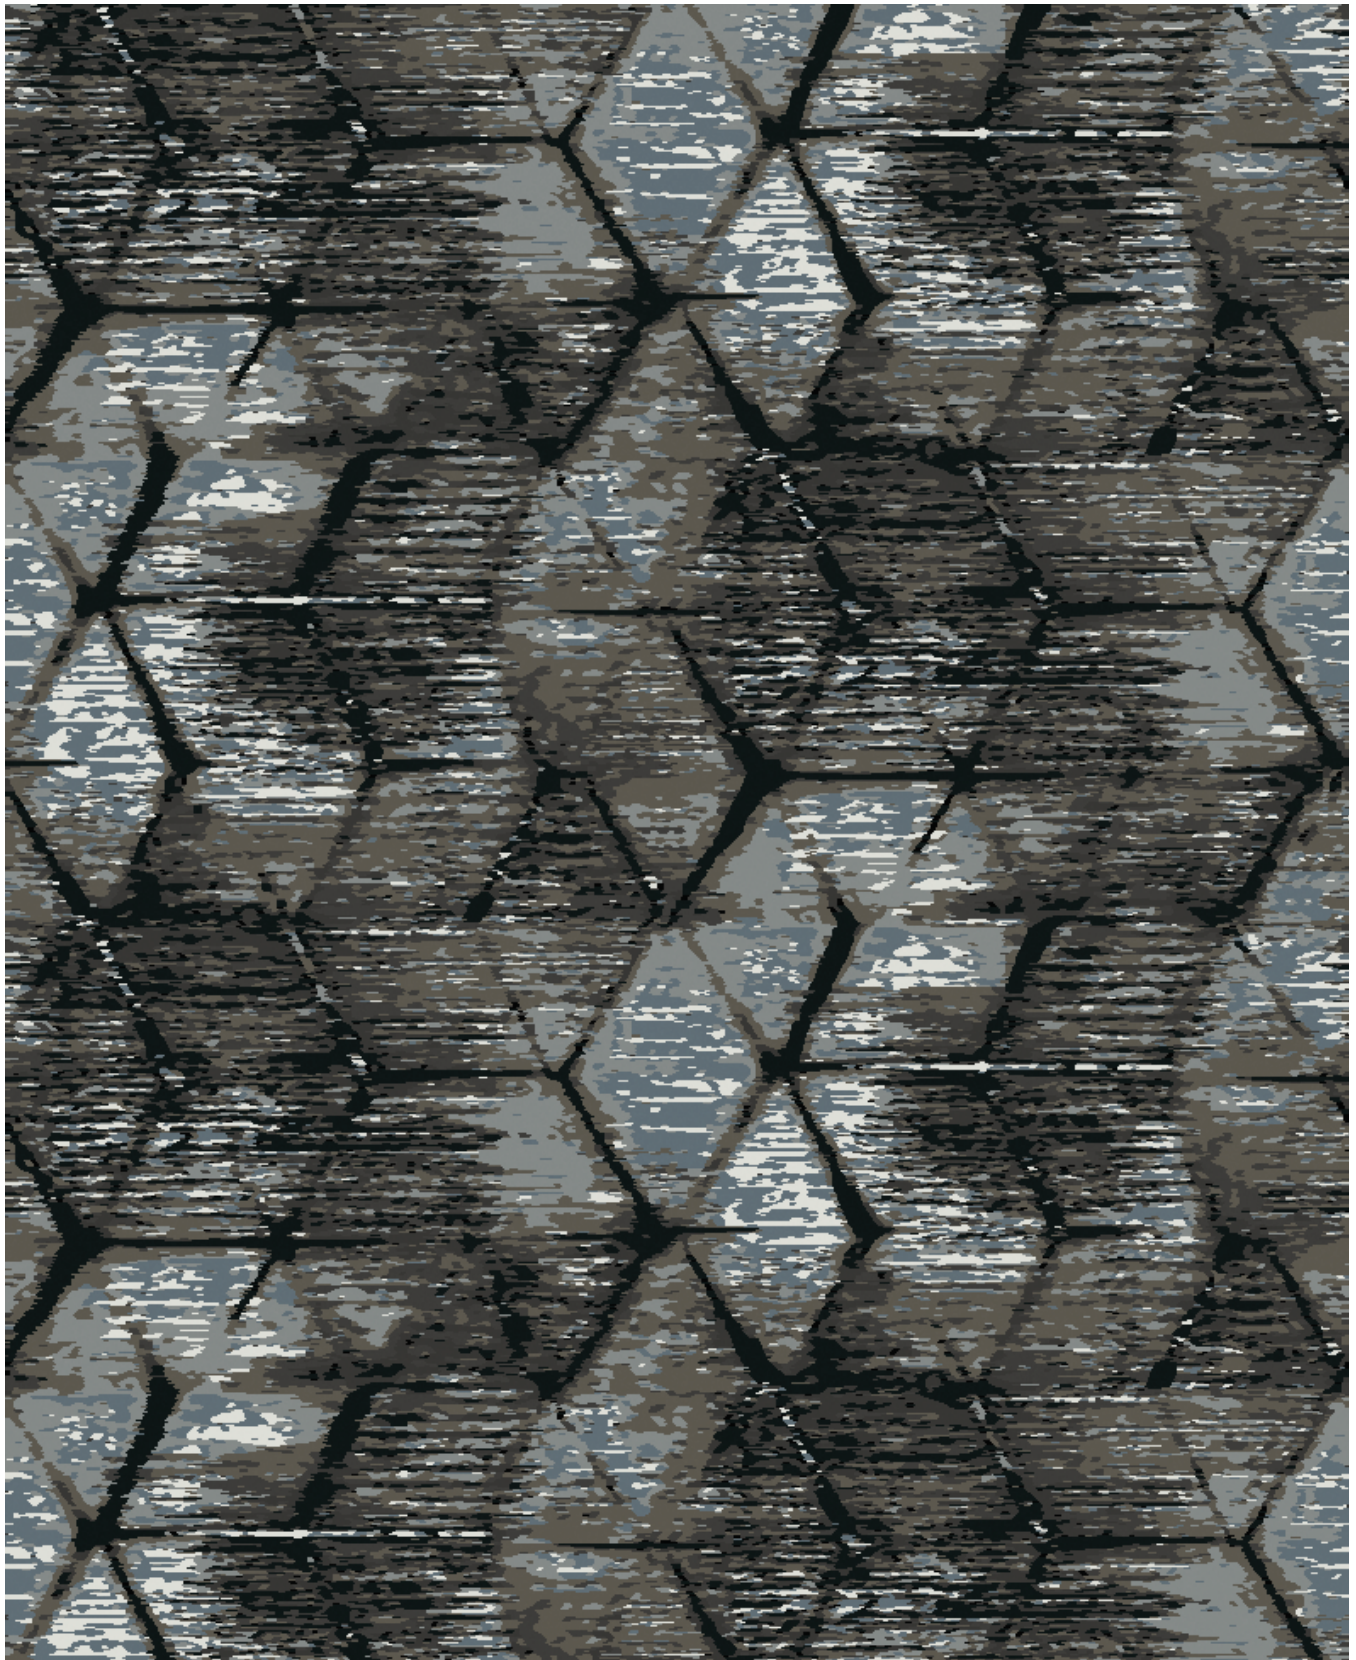

UT47692
6' (w) X 4'2" (l)