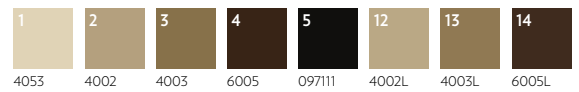

Definity

Durkan's innovative Definity technology is available in up to 12 colors and features our unique precision sculpted technology which explores and emphasizes dimensional effects.

Shown, right and opposite page: QTW46476

UT44622
6' (w) X 4'6" (l)

UT47694
3' (w) X 3' (l)

UT44615
12' (w) X 9' (l)

UT44621
6' (w) X 6' (l)

UT47693
6' (w) X 9' (l)

UT44620
12' (w) X 11' (l)

UT44618
12' (w) X 12' (l)

Also available in Definity & PDI)