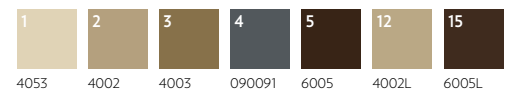

Definity

Durkan's innovative Definity technology is available in up to 12 colors and features our unique precision sculpted technology which explores and emphasizes dimensional effects.

Shown, right and opposite page: QTW46476

PDI

Durkan's Precision Dye Injected (PDI) construction offers a range of patterns available in 12 colors.

Shown, right: D49144

CYP

Durkan's Computer Yarn Placement (CYP) construction offers a range of patterns available in 6 colors.

Shown, right: UT47692

C: Cut, L: Loop, LL: Lower Loop, DD: Double Density

UT47692
6' (w) X 4'2" (l)

UT44618
12' (w) X 12' (l)

Also available in Definity & PDI

UT44619
6' (w) X 6' (l)

UT47694
3' (w) X 3' (l)

UT44621
6' (w) X 6' (l)

UT44615
12' (w) X 9' (l)

UT44620
12' (w) X 11' (l)

Also available in Definity & PDI

UT44622
6' (w) X 4'6" (l)

UT47693
6' (w) X 9' (l)

UT47692
6' (w) X 4'2" (l)

UT44619
6' (w) X 6' (l)