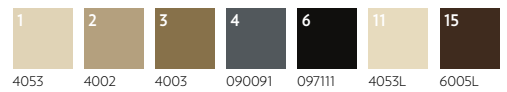

Definity

Durkan's innovative Definity technology is available in up to 12 colors and features our unique precision sculpted technology which explores and emphasizes dimensional effects.

Shown, right and opposite page: QTW46476

UT44622
6' (w) X 4'6" (l)

UT47694
3' (w) X 3' (l)

UT44615
12' (w) X 9' (l)

UT44621
6' (w) X 6' (l)

UT47693
6' (w) X 9' (l)

UT44620
12' (w) X 11' (l)

UT44618
12' (w) X 12' (l)

Also available in Definity & PDI)