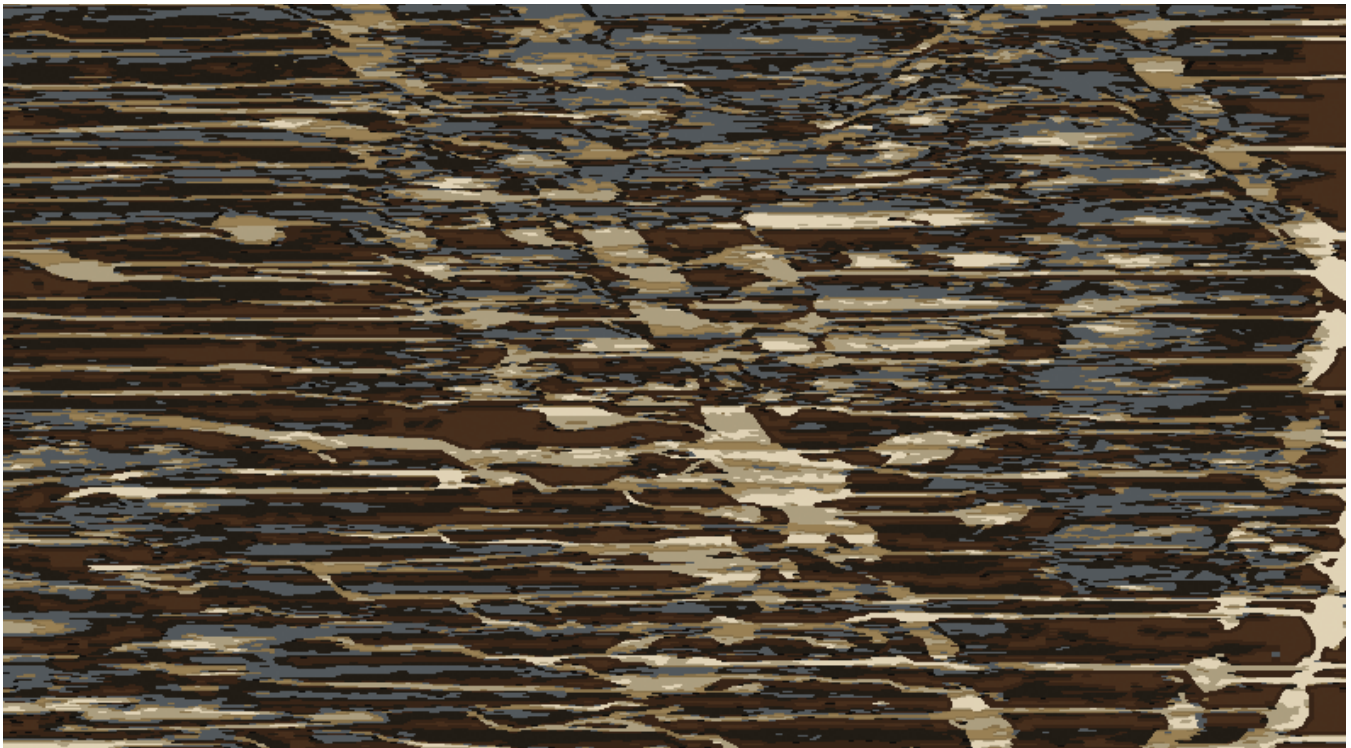

UT47693
6' (w) X 9' (l)