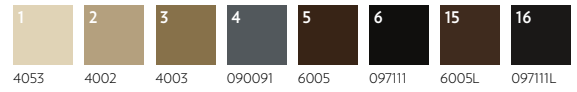

Definity

Durkan's innovative Definity technology is available in up to 12 colors and features our unique precision sculpted technology which explores and emphasizes dimensional effects.

Shown, right and opposite page: QTW46476

PDI

Durkan's Precision Dye Injected (PDI) construction offers a range of patterns available in 12 colors.

Shown, right: D49144

CYP

Durkan's Computer Yarn Placement (CYP) construction offers a range of patterns available in 6 colors.

Shown, right: UT47692

C: Cut, L: Loop, LL: Lower Loop, DD: Double Density

UT47692
6' (w) X 4'2" (l)

UT44618
12' (w) X 12' (l)

Also available in Definity & PDI

UT44619
6' (w) X 6' (l)

UT47694
3' (w) X 3' (l)

UT44621
6' (w) X 6' (l)

UT44615
12' (w) X 9' (l)

UT44620
12' (w) X 11' (l)

Also available in Definity & PDI

UT44622
6' (w) X 4'6" (l)

UT47693
6' (w) X 9' (l)

UT47692
6' (w) X 4'2" (l)

UT44619
6' (w) X 6' (l)