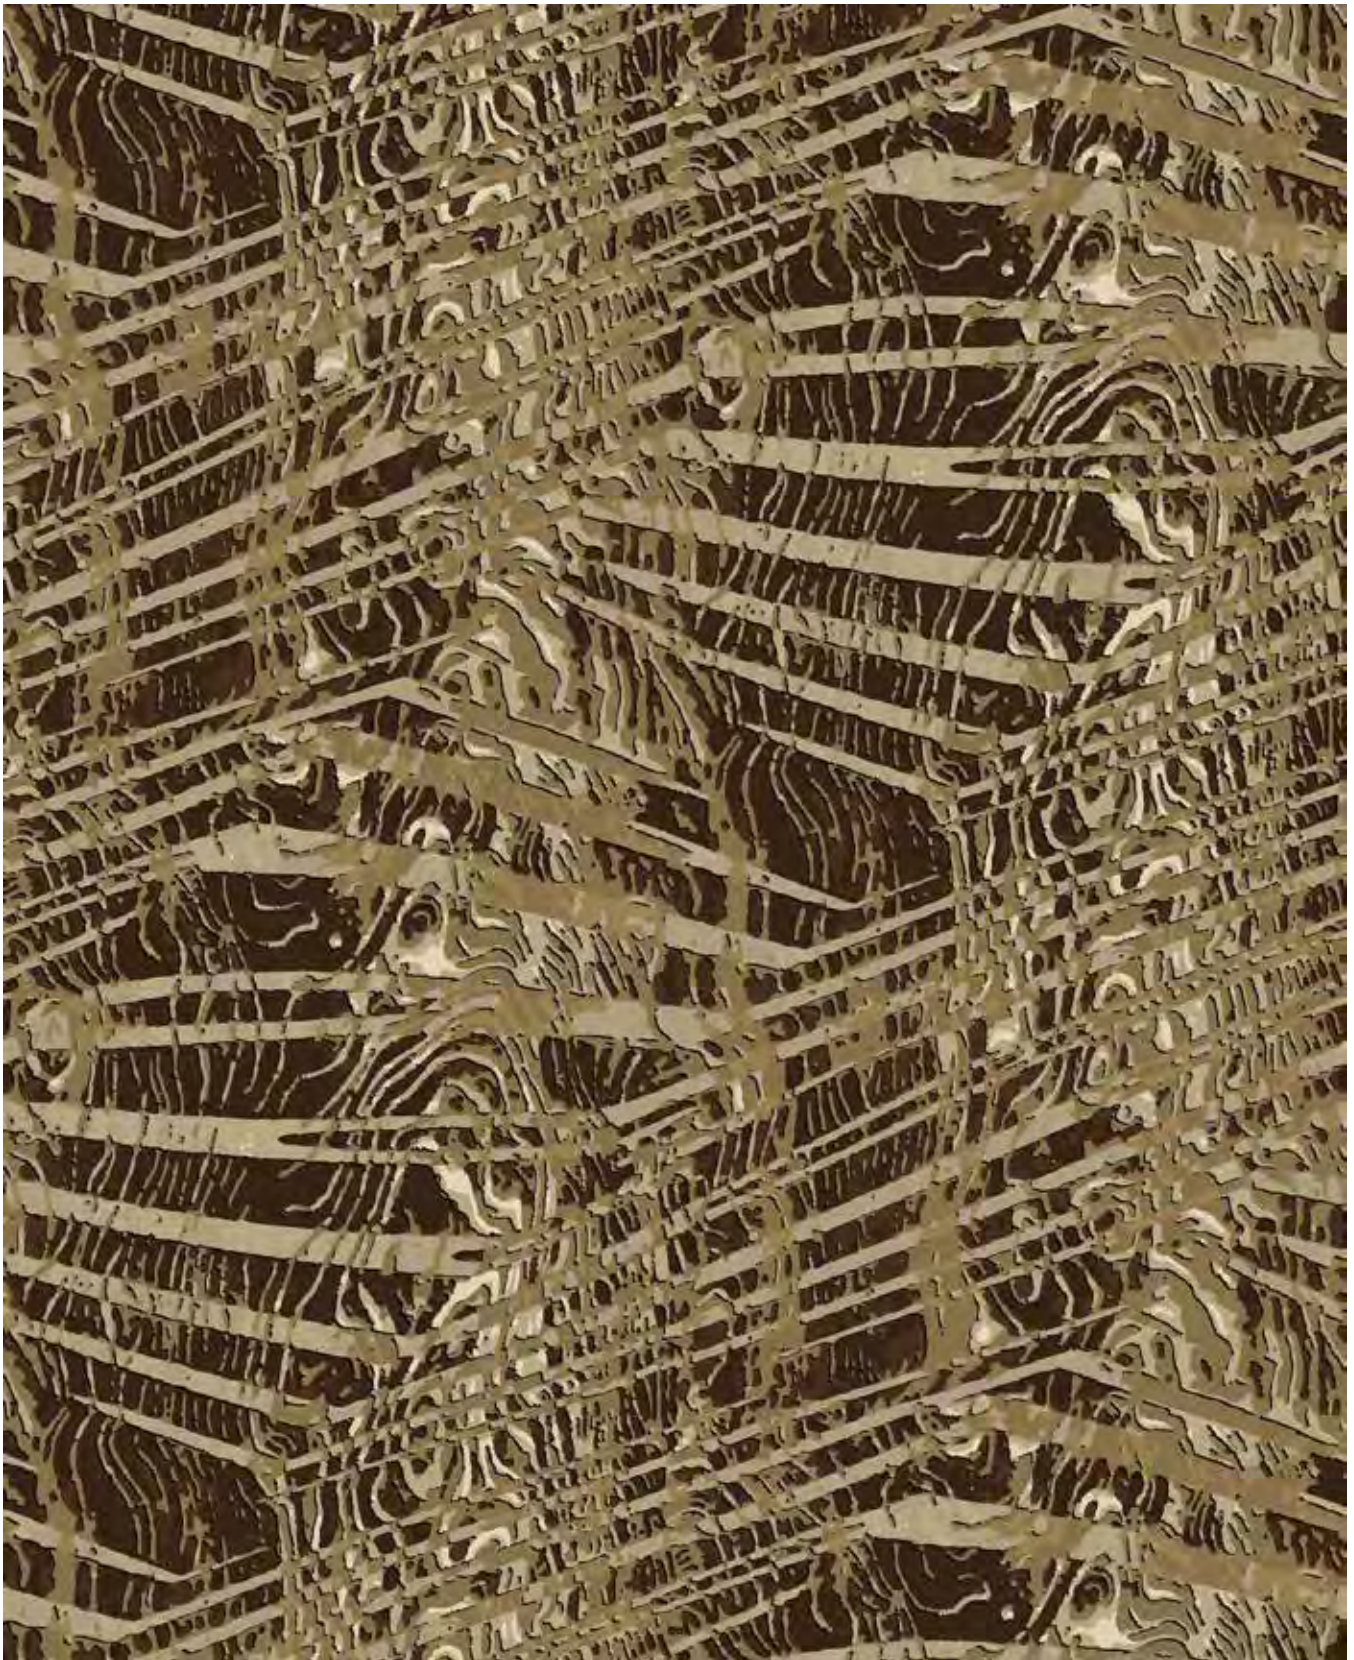

UT44618
12' (w) X 12' (l)