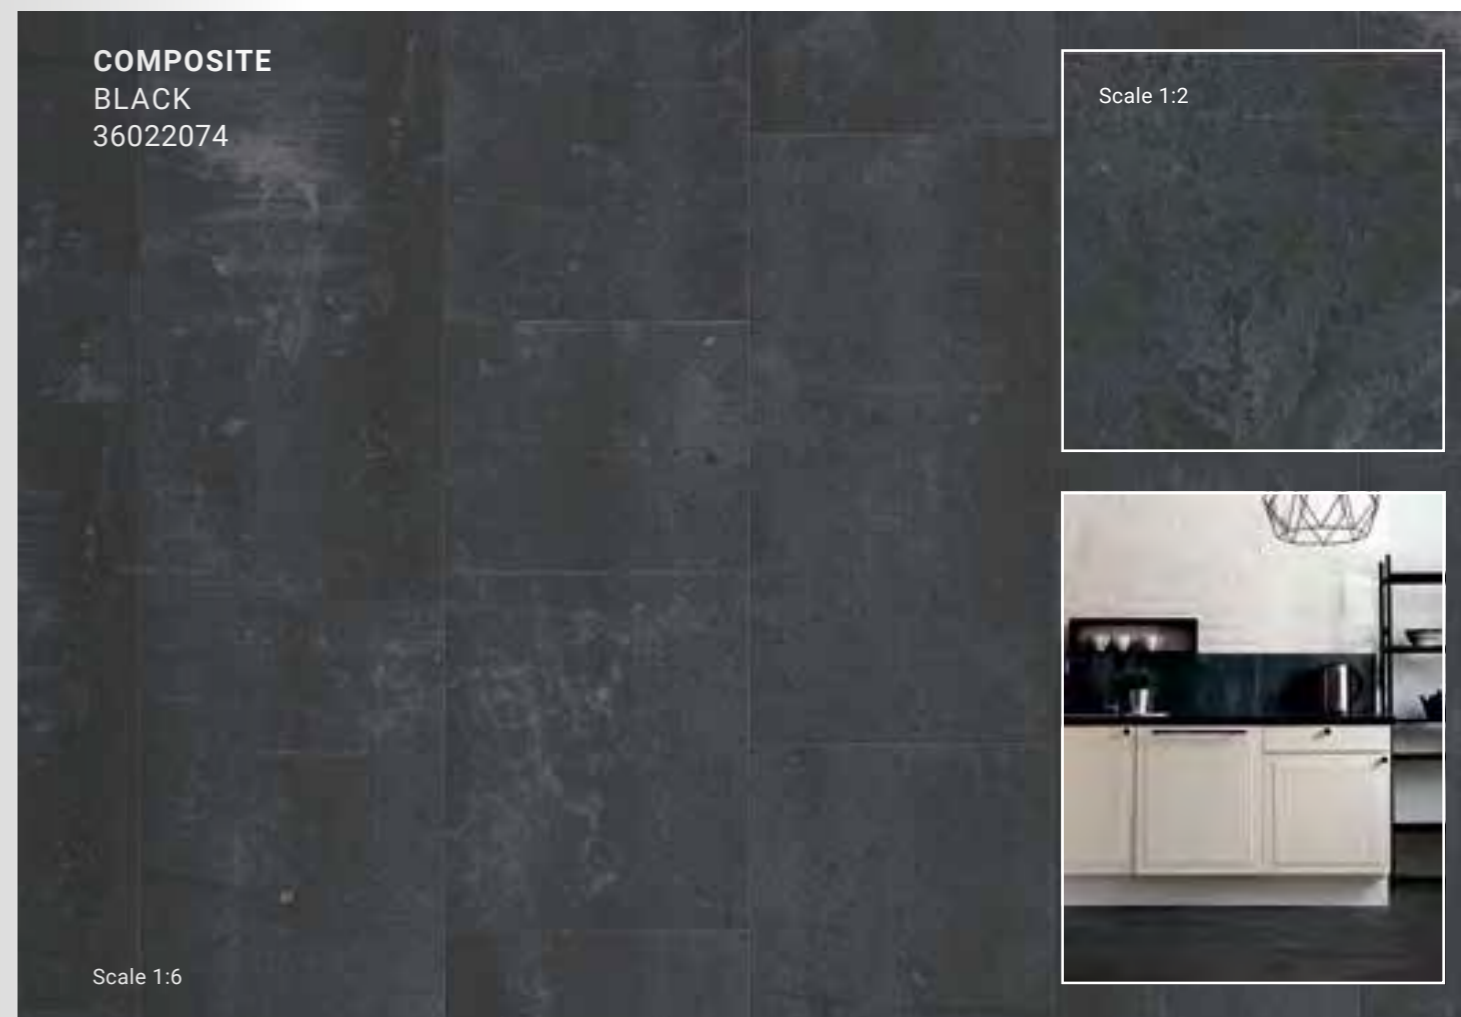

Scale 1:2

COMPOSITE
COOL GREY
36022073

No bevel,
0V, with MOQ
of 6 pallets

2 sides beveled
2V, with MOQ
of 6 pallets

4 sides beveled
4V, standard

Dimensions:
32,38 x 60,1 cm

COMPOSITE
BLACK
36022074