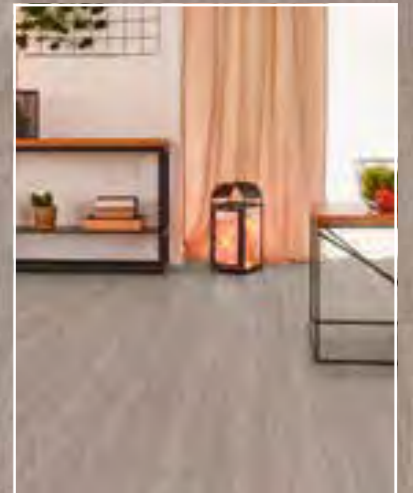

Scale 1:6

BLEACHED OAK
BROWN
35992006