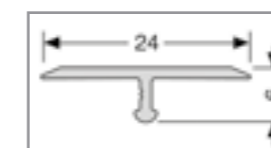

Silver NCS.S 2500-N	1451 021
Stainless steel NCS.S 6005-Y20R	1451 022