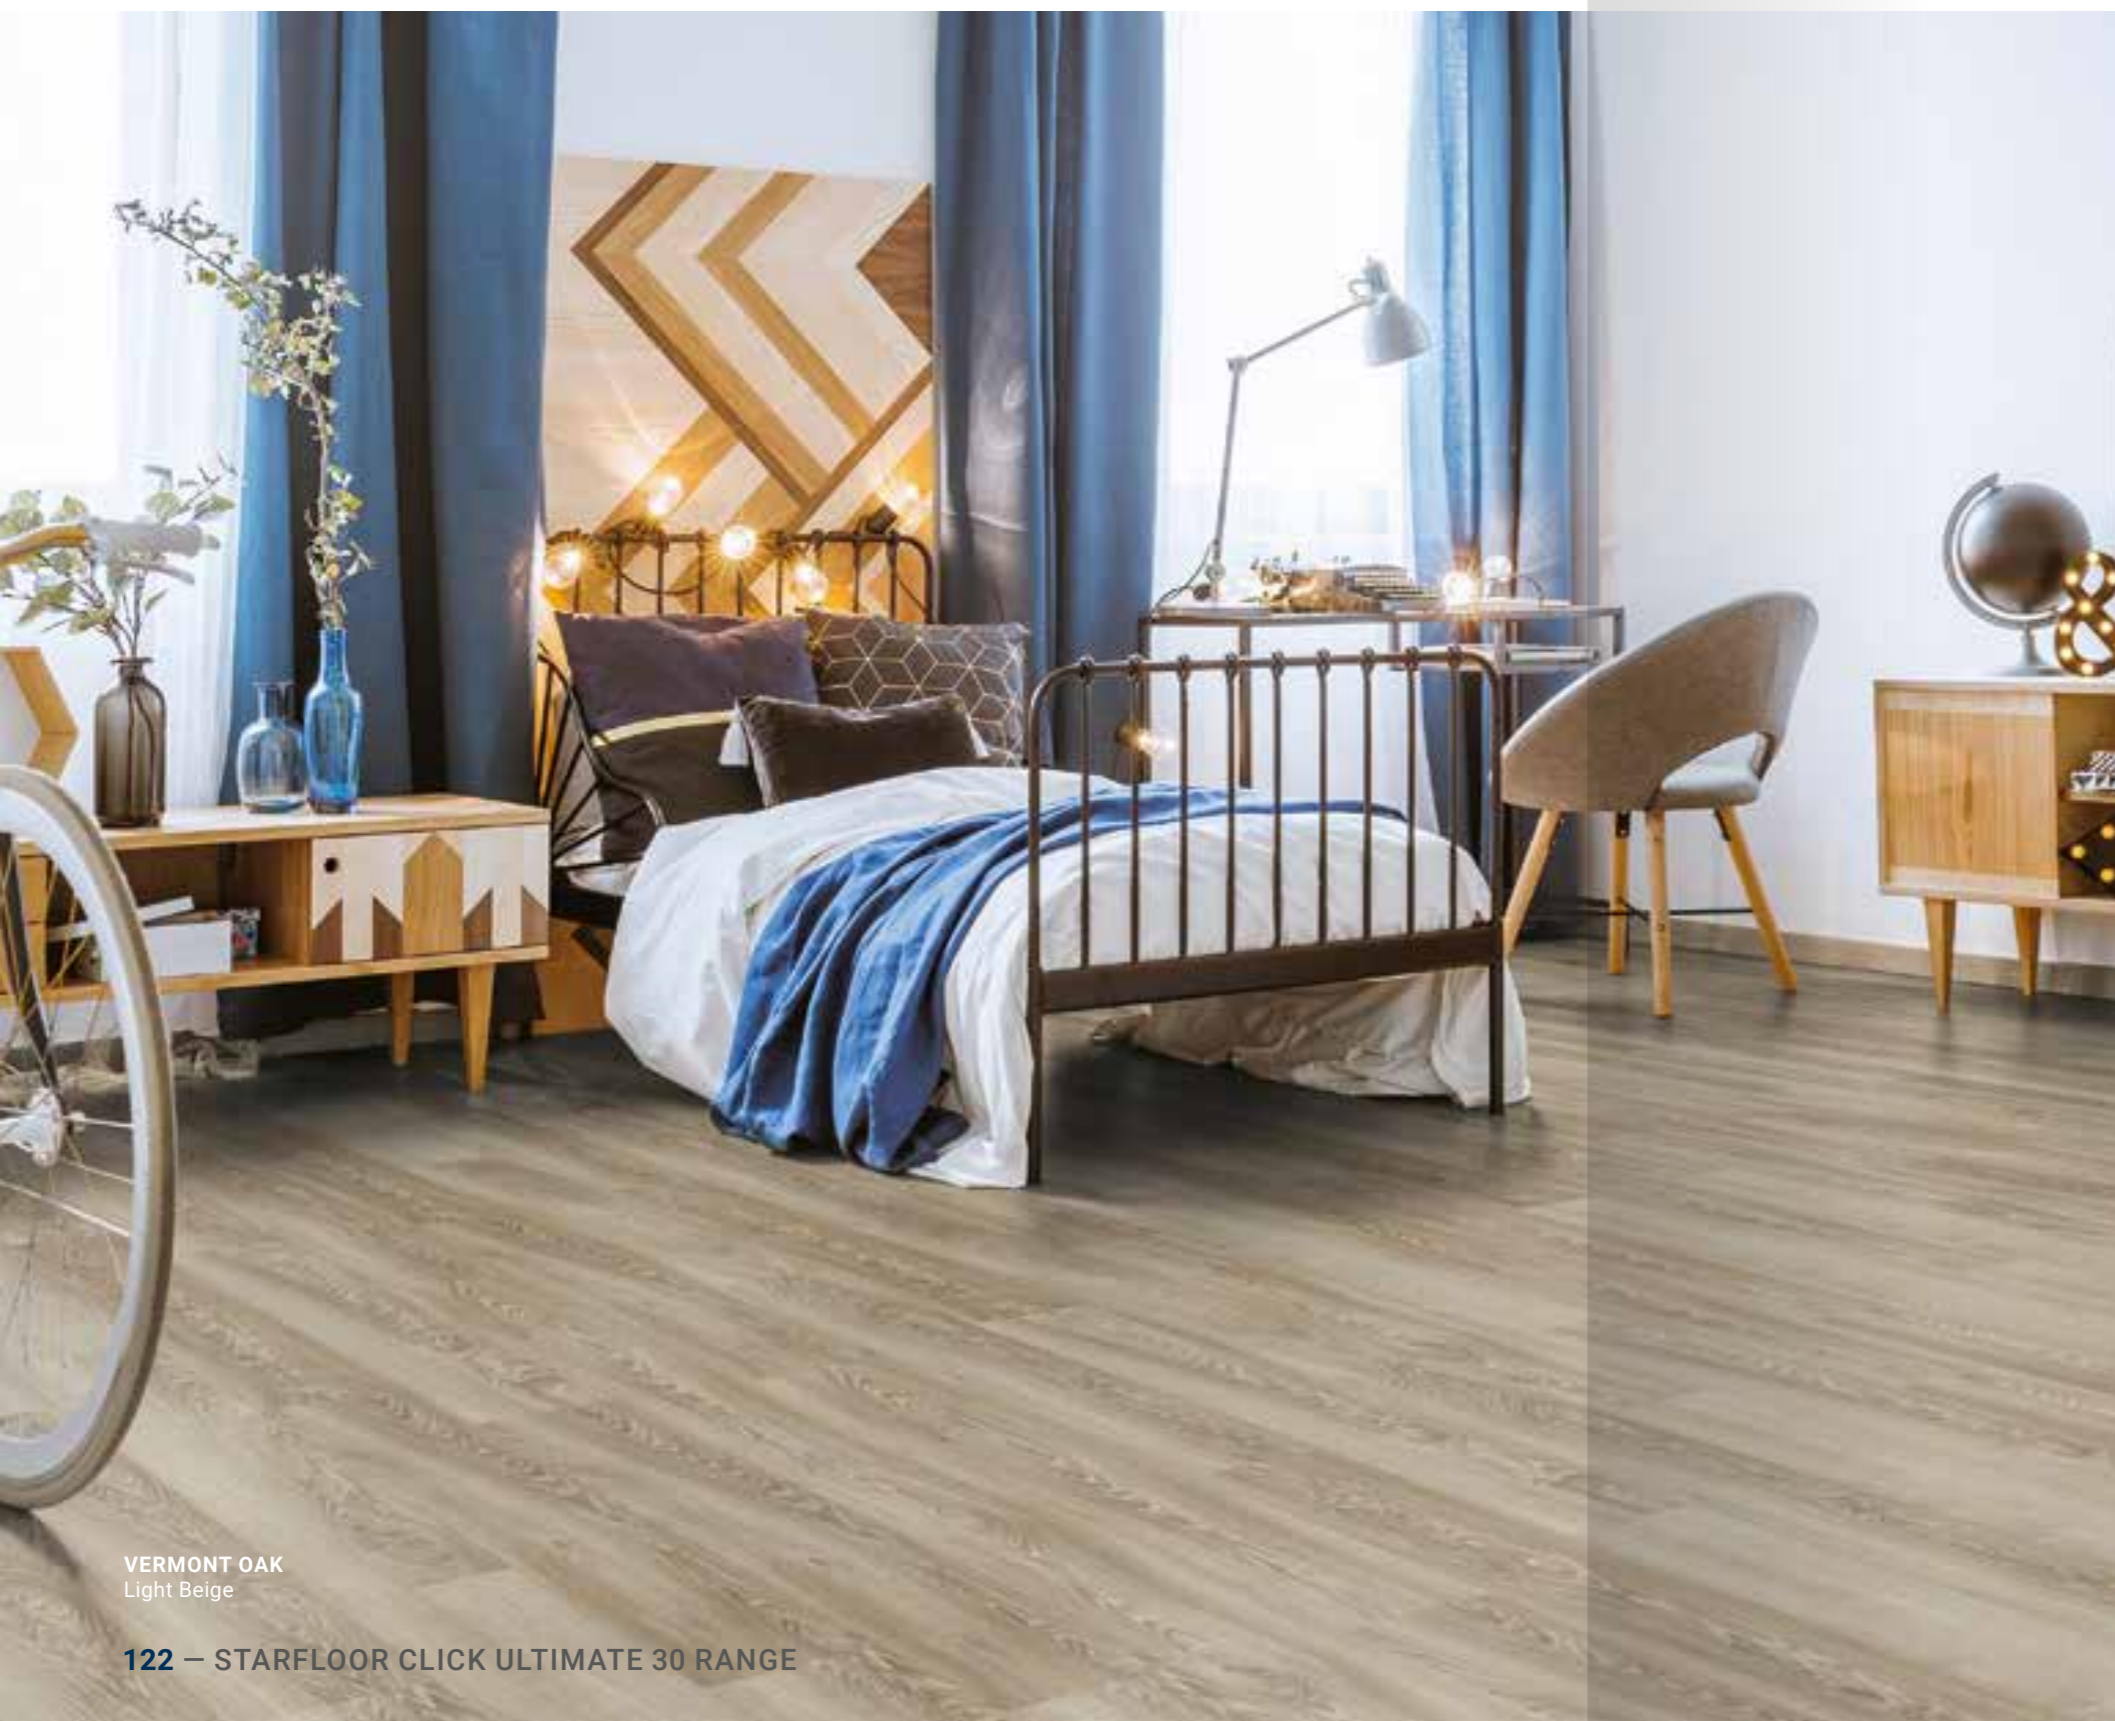

Scale 1:2

Scale 1:6

VERMONT OAK

Vermont Oak displays distinctive patterns known as 'cathedrals' in its grain and has very few knots, bringing the warm, textured feel of a wood cabin to your home. The colour gradient at the edges points to the beauty of natural wood.

Dimensions:
17,8 x 121,3 cm

15 years
GUARANTEE
RESIDENTIAL
USE

4 sides beveled
4V, standard

VERMONT OAK
Light Beige

LIGHT BEIGE
36004000
Matching skirting 35949000

MEDIUM GREY
36004001
Matching skirting 35949001