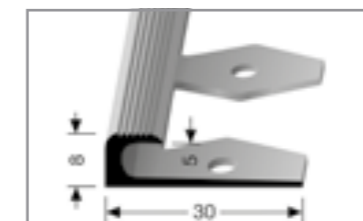

Silver NCS.S 2500-N	1456 011
Stainless steel NCS.S 6005-Y20R	1456 012