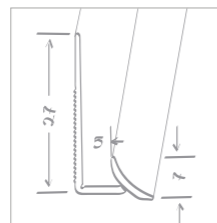

ALUMINIUM SKIRTING BOTTOM