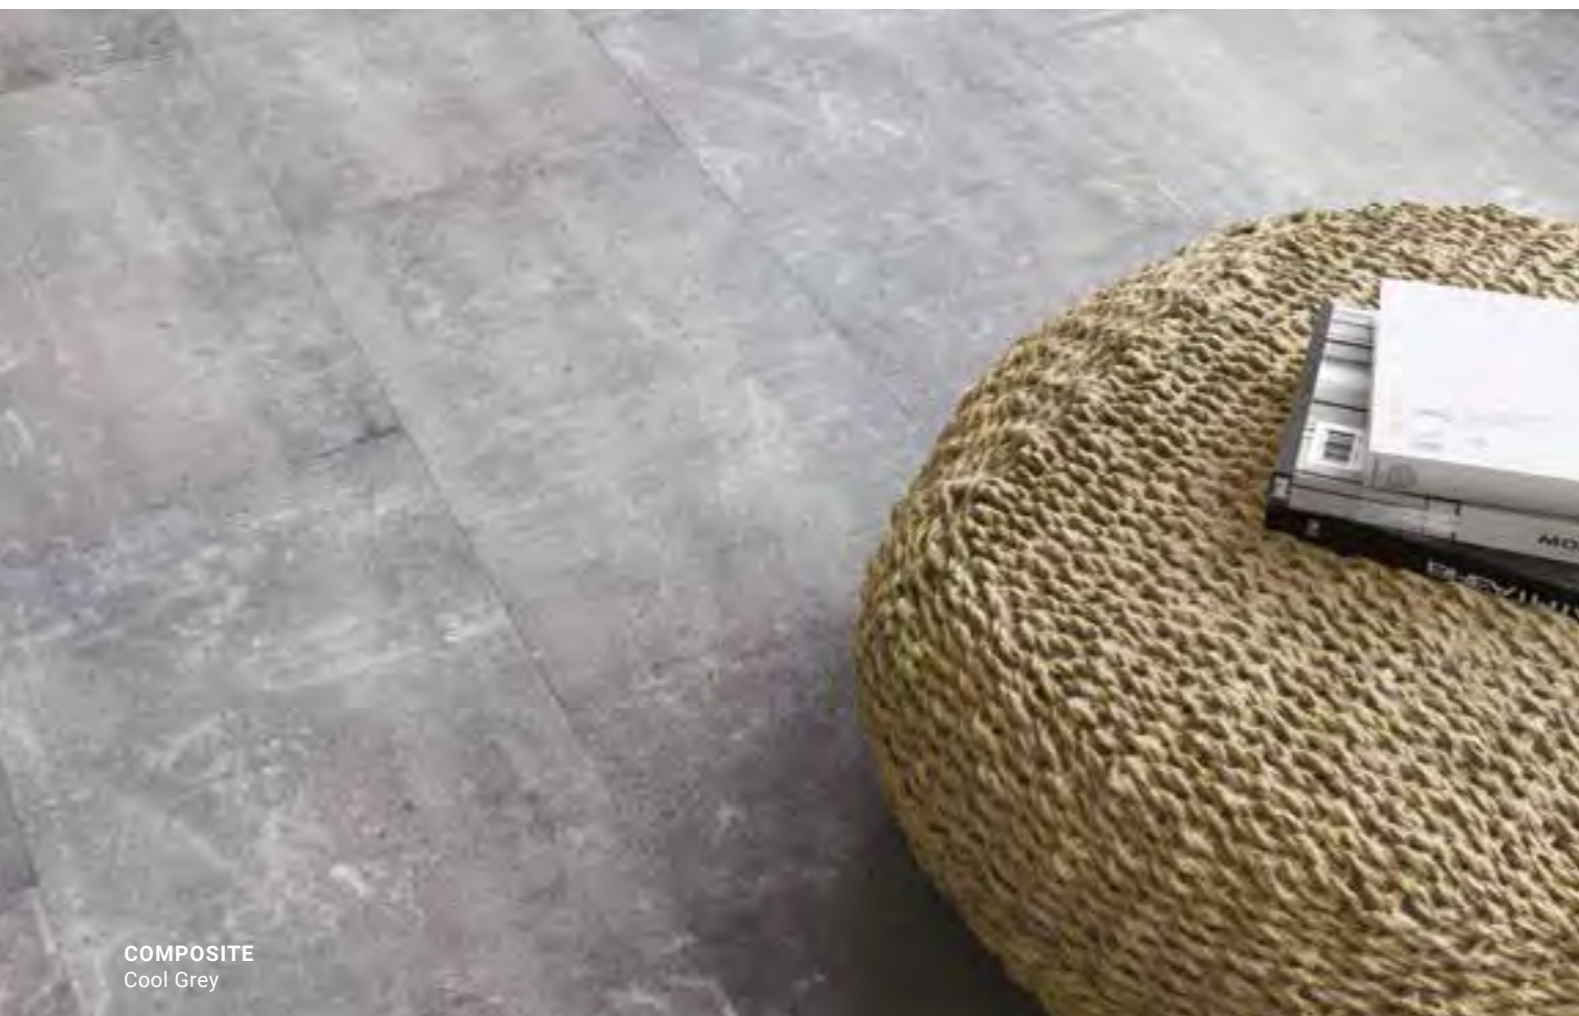

WHITE
36024133
Corresponding skirting 26646126

ANTHRACITE
36024007
Corresponding skirting 26646125

COMPOSITE

Perfect for minimalistic and industrial interiors with high contrast. Small scratches and cracks are making this decor look very natural. This decor is also a perfect fit with raw wood or metals.