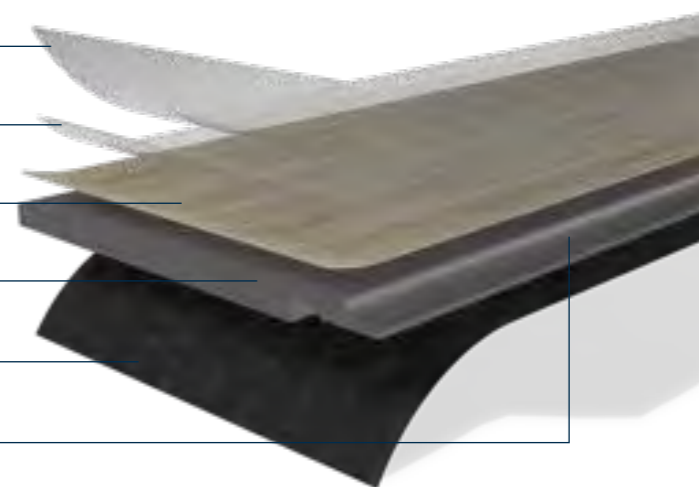

④ **RIGID COMPOSITE CORE (RCC) TECHNOLOGY**

Dimensional stability

⑤ **INTEGRATED ACOUSTIC BACKING**

Acoustic Insulation

⑥ **THE I4F TRIPLE LOCK CLICK SYSTEM**

Easy click system

ULTIMATE DESIGN

Starfloor Click Ultimate can help you express your creative flair. This range is an easy solution for renovating when you first move in.