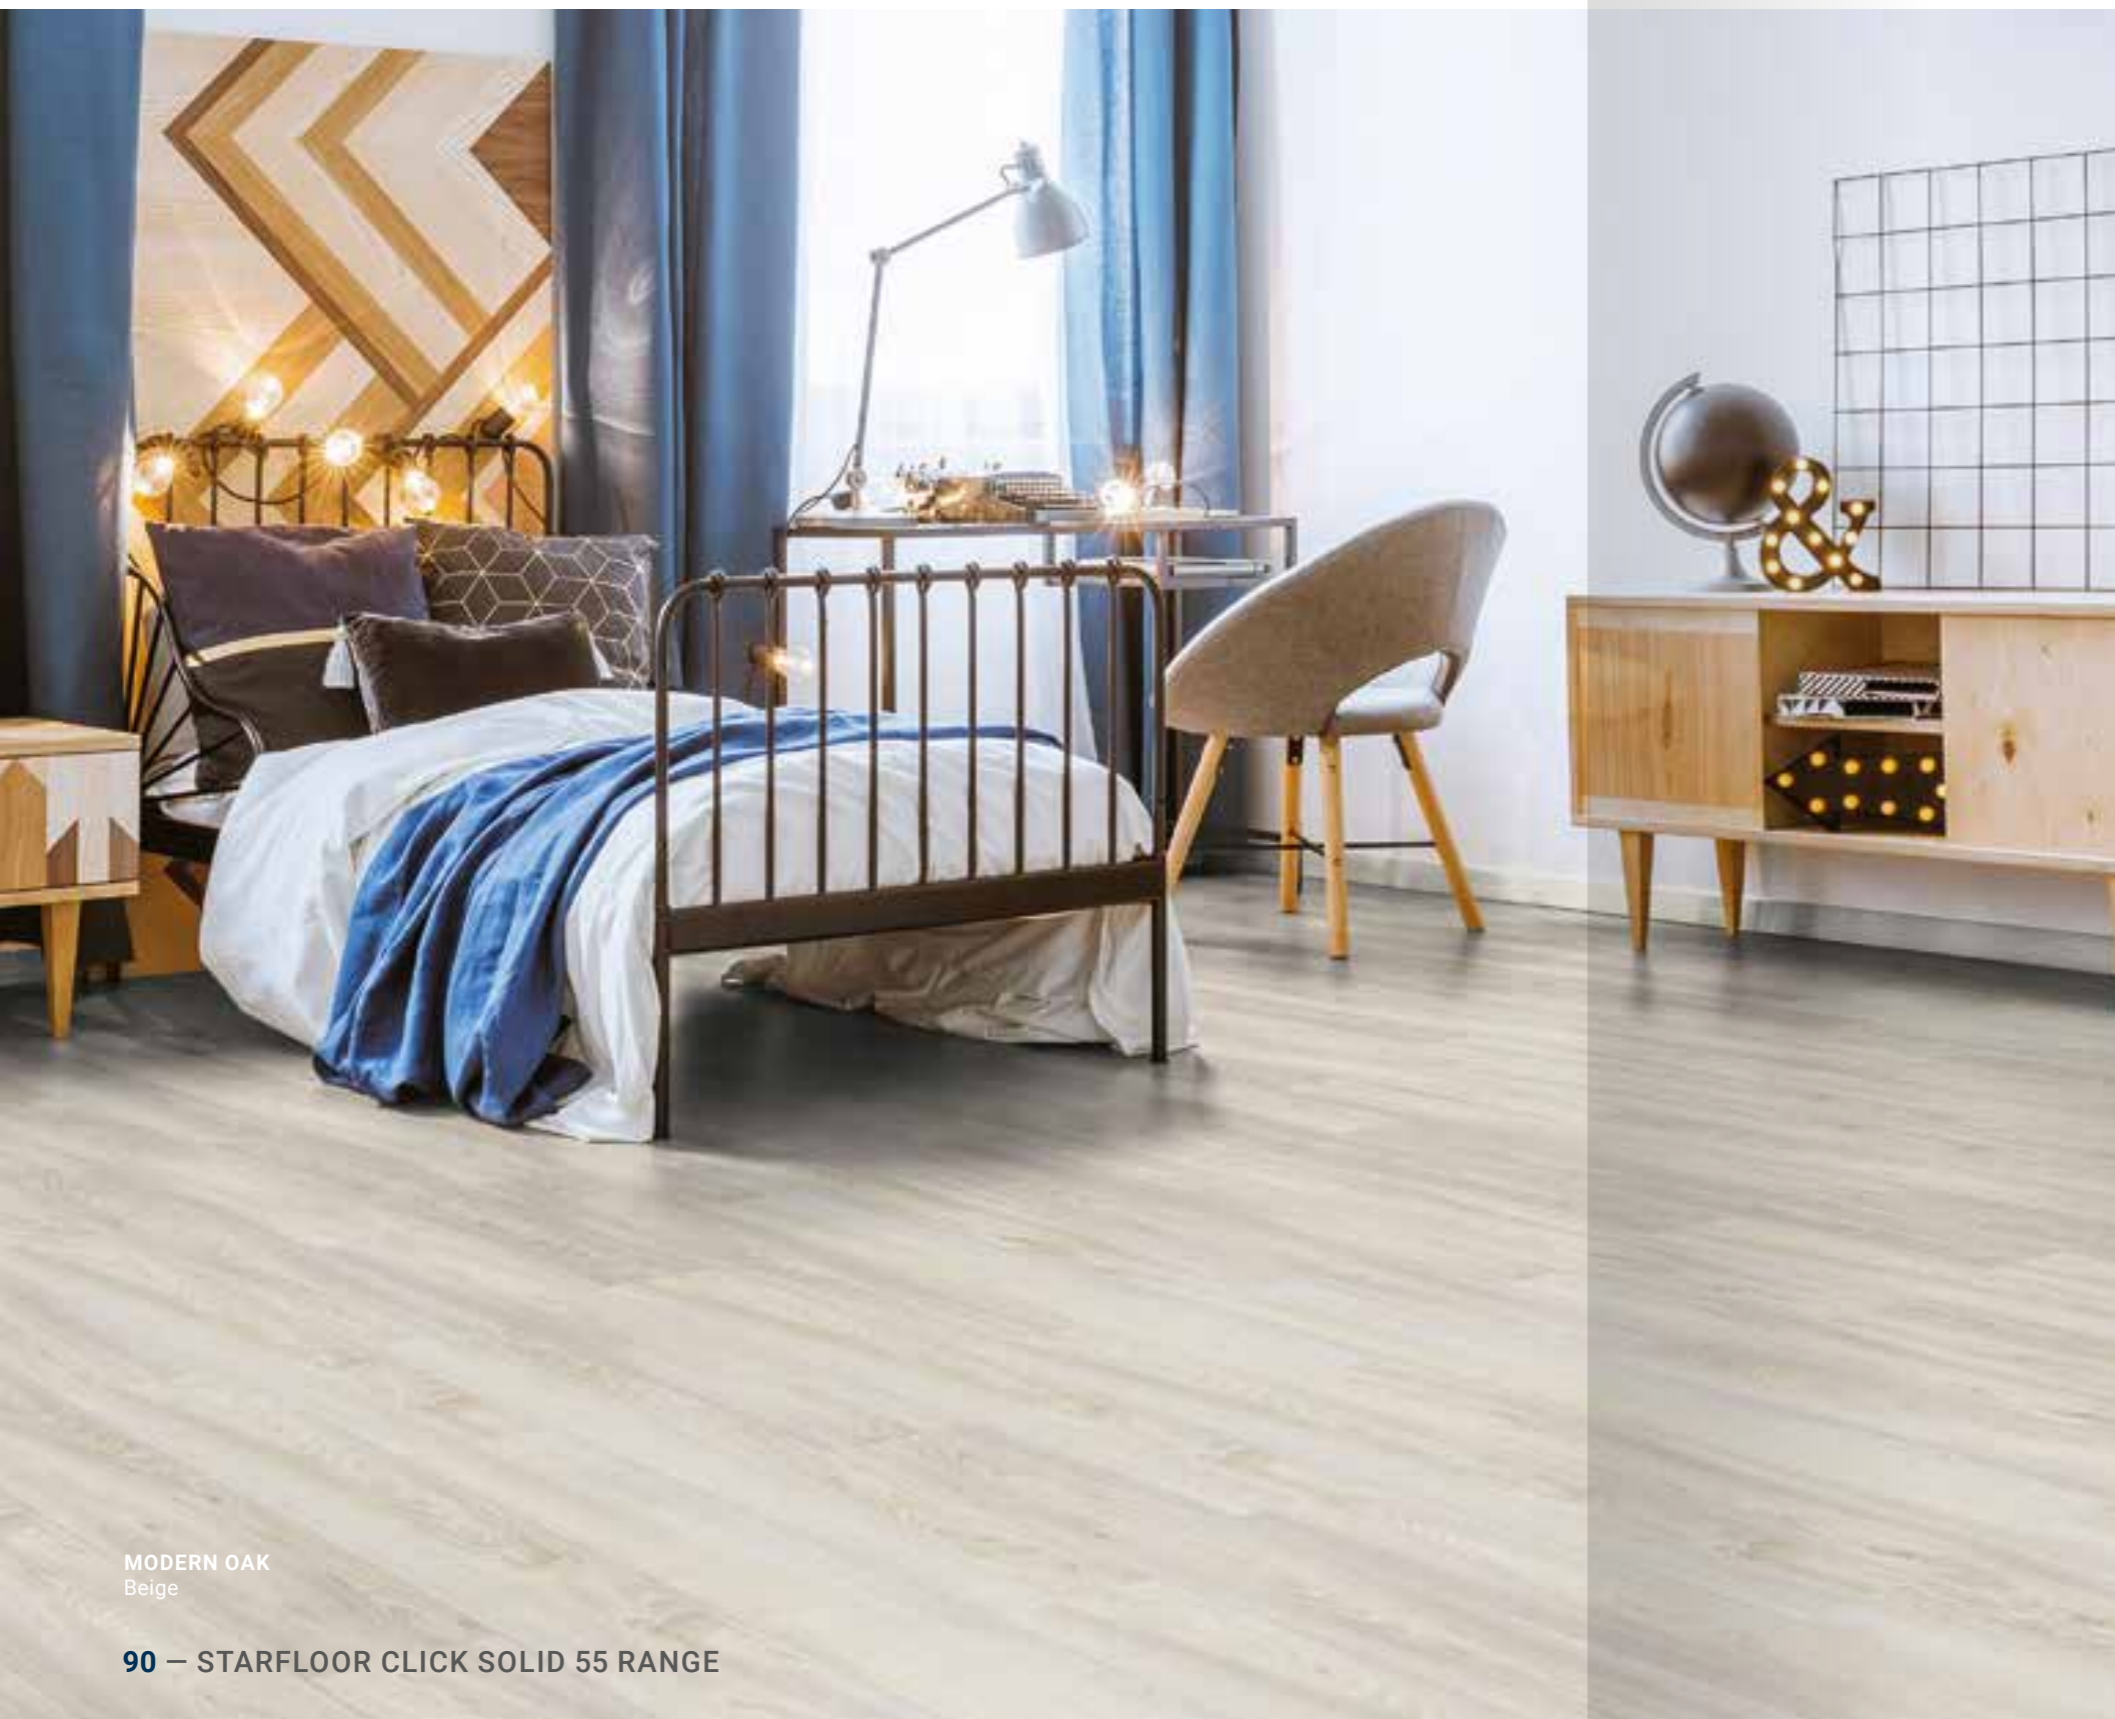

ENGLISH OAK
LIGHT BEIGE
36021028

Scale 1:2

Scale 1:6

MODERN OAK

Classic pattern which is as timeless as the colour range. Modern Oak is fitting every demand and lifestyle.

The natural surface structure provides a natural feel and touch and is adding serenity to every interior.

MODERN OAK
Beige

Dimensions:
19,05 x 121,1 cm

No bevel,
0V, with MOQ
of 6 pallets

2 sides beveled
2V, with MOQ
of 6 pallets

4 sides beveled
4V, standard

WHITE
36021144
Corresponding skirting 26646129

CLASSICAL
36021146
Corresponding skirting 26646131