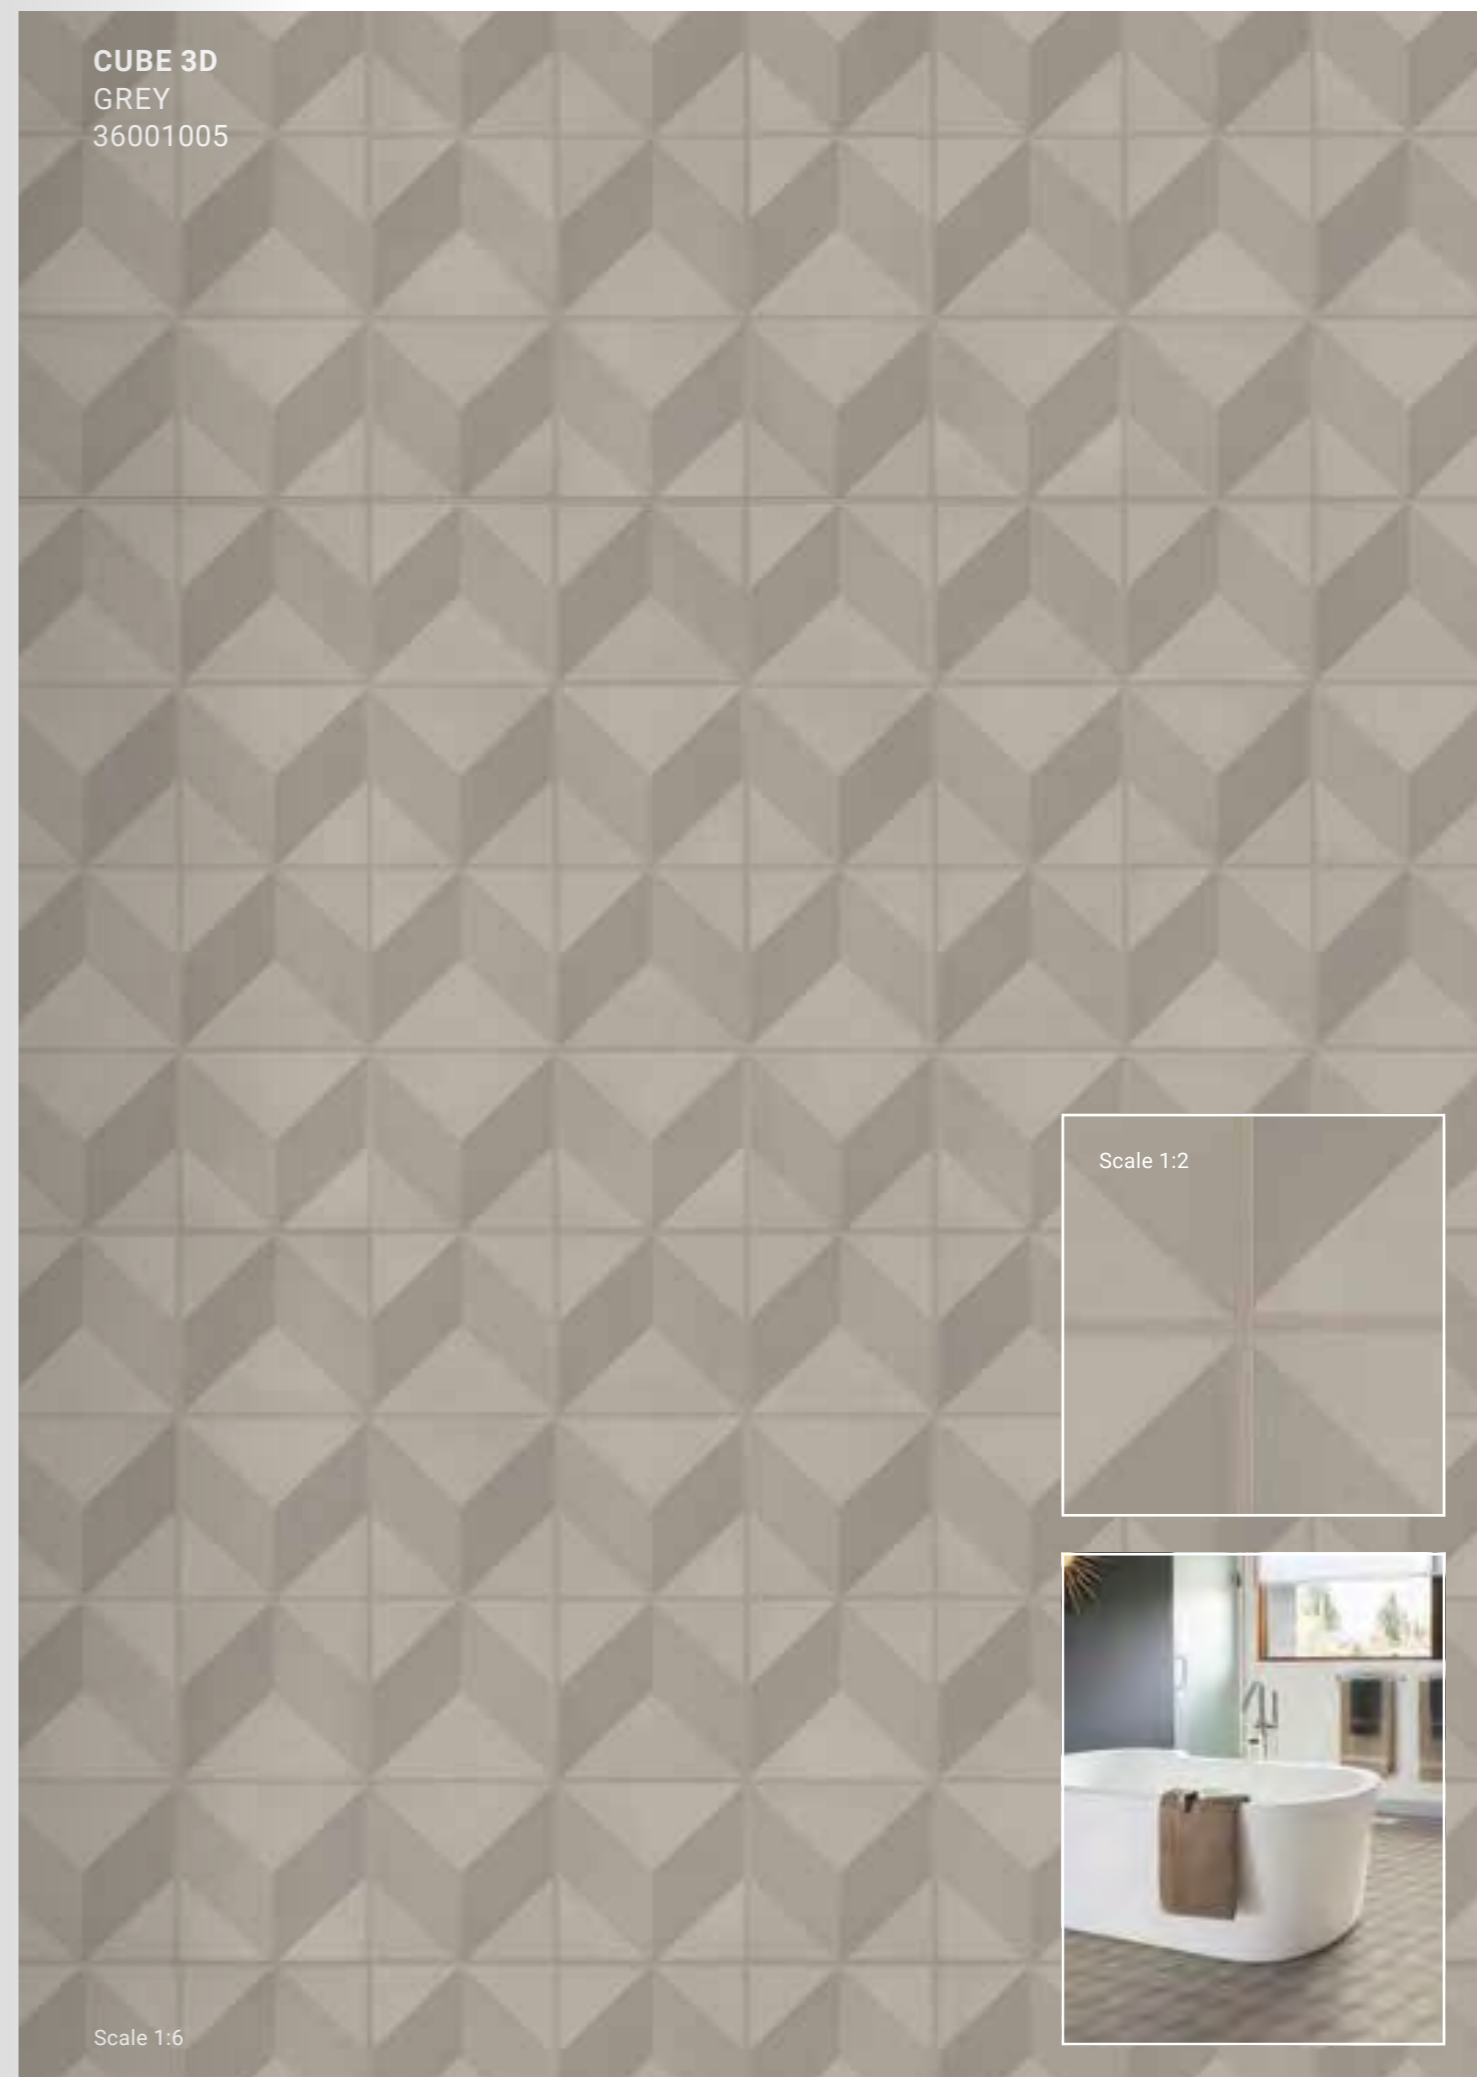

EXTREME
PROTECTION

15 years
GUARANTEE
RESIDENTIAL
USE

4V

4 sides beveled
4V, standard

Dimensions:
31 x 60,05 cm

CUBE 3D
GREY
36001005

Scale 1:2