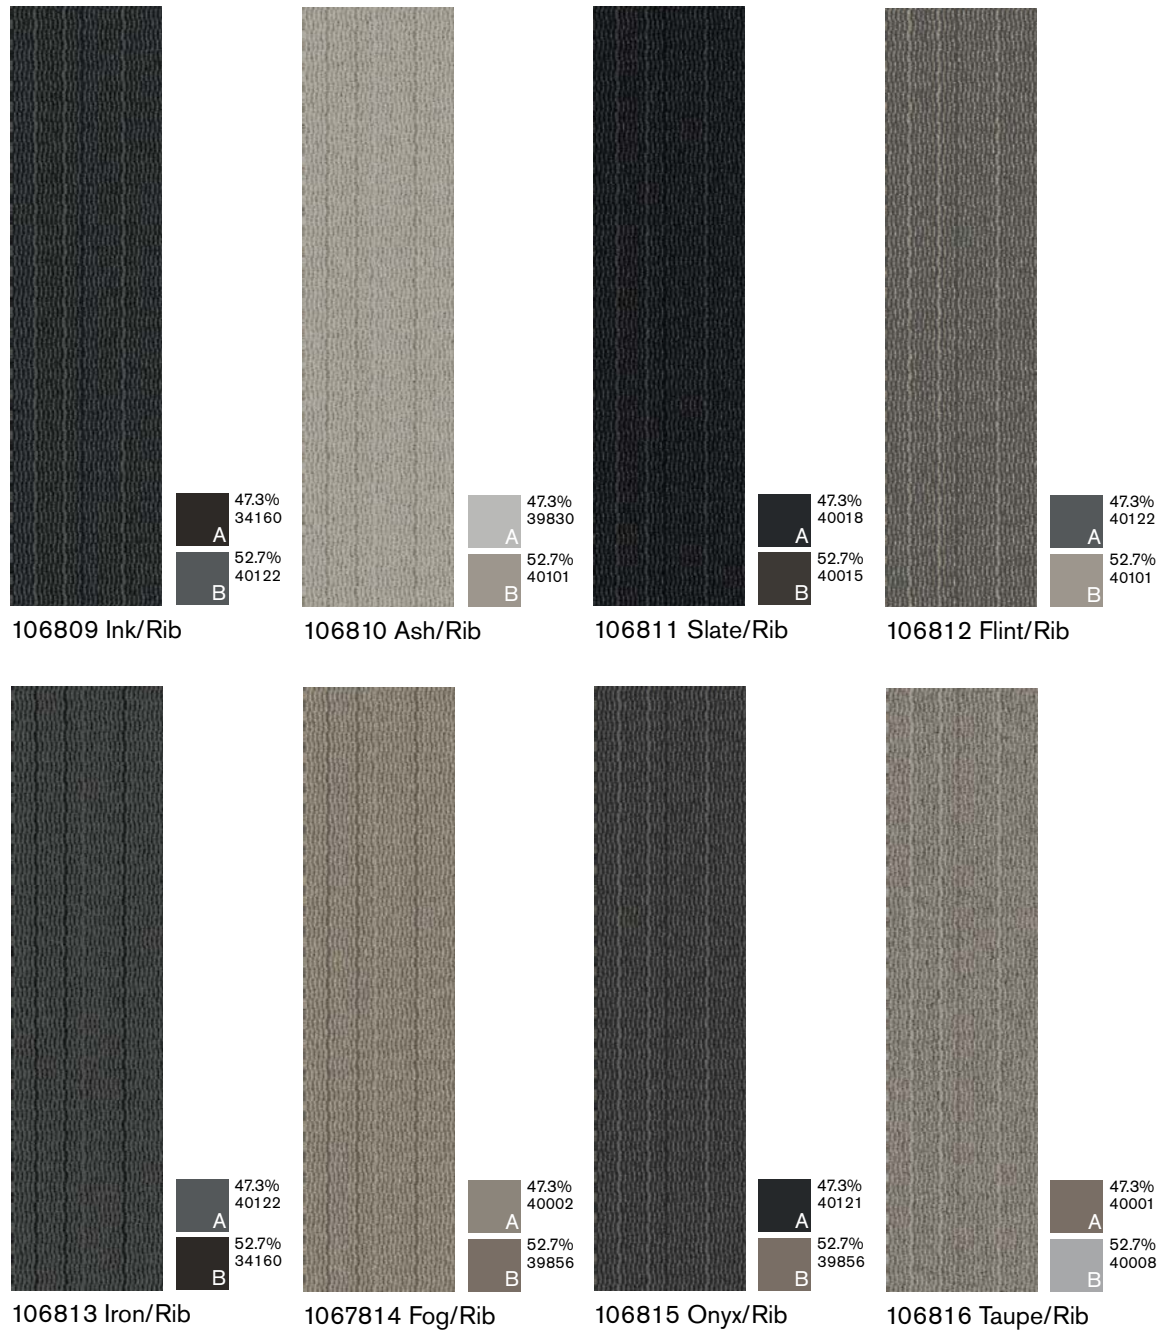

Tangled & Taut

Interface® Hospitality