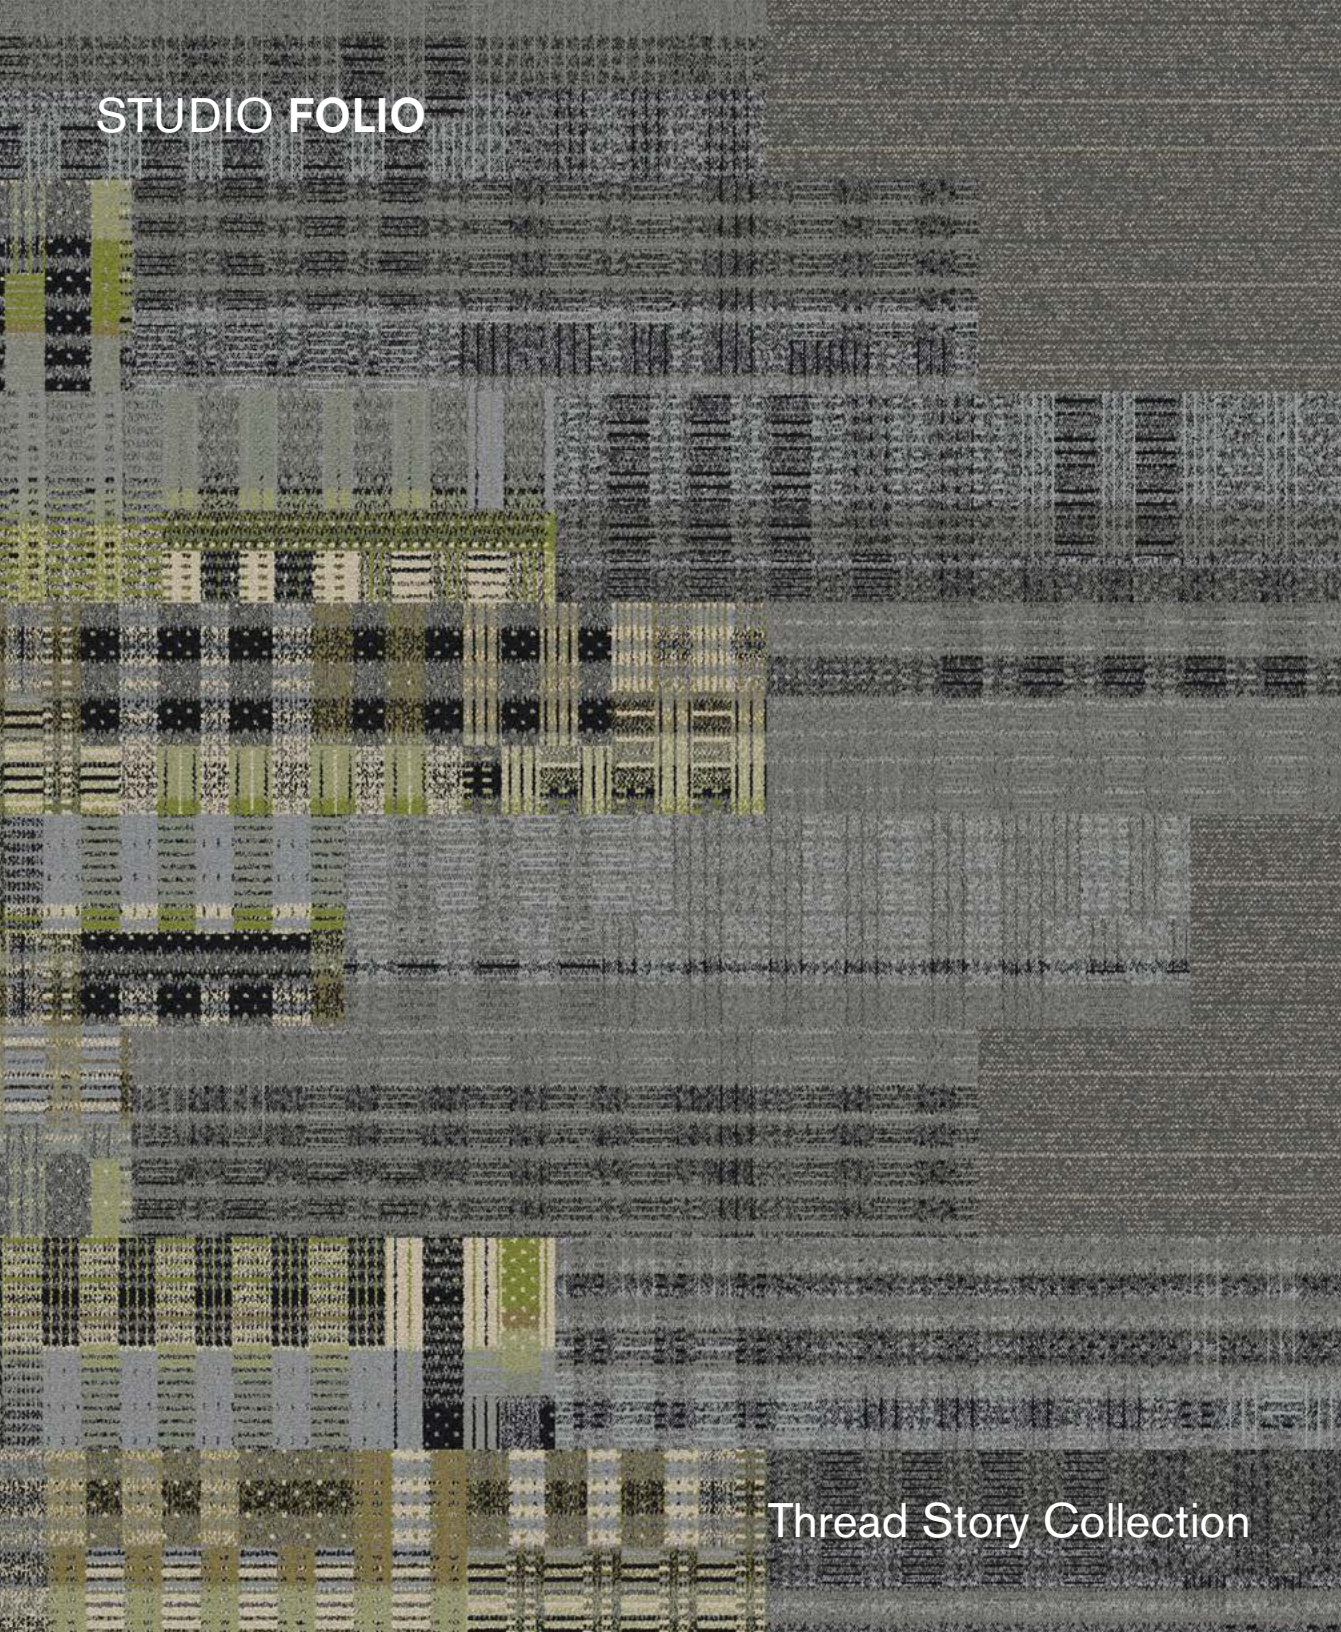

STUDIO FOLIO

Thread Story Collection

Interface® Hospitality

FOLIO: Interface Design Studio has created a group of supplementary assets that show our newest products in a variety of spaces representing every segment, as well as demonstrate both aspirational design capabilities or practical application in any space—all driven by our launch palettes. Also included is a color placement guide, which shows the position and percentage of hues of each product colorway—serving as a quick and helpful visual reference for customizing color.

THREAD STORY COLLECTION

Product Launch Palette, including Open Air - Meadow

- 1) Social Fabric: Meadow 106782, 2) Drawn Thread: Slate Twill 106803, 3) Loom of Life: Slate Flint 106786,
- 4) Yesterweave: Slate Warp 106795, 5) Drawn Thread: Flint Twill 106804, 6) Tangled & Taut: Slate Rib 106811,
- 7) Future Woven: Flint 106790, 8) Brushed Lines: Celadon A01618, 9) Brushed Lines: Soft Shadow A01612,
- 10) Open Air 401: Nickel 106777, 11) Open Air 402: Nickel 106741, 12) Open Air 405: Nickel 106759,
- 13) Step it Up: Coal 106335, 14) Open Air 404: Nickel 106750, 15) Monochrome: Morning Haze 101843,
- 16) Open Air 403: Nickel 106732, 17) FLOR Straight Laced: Flint