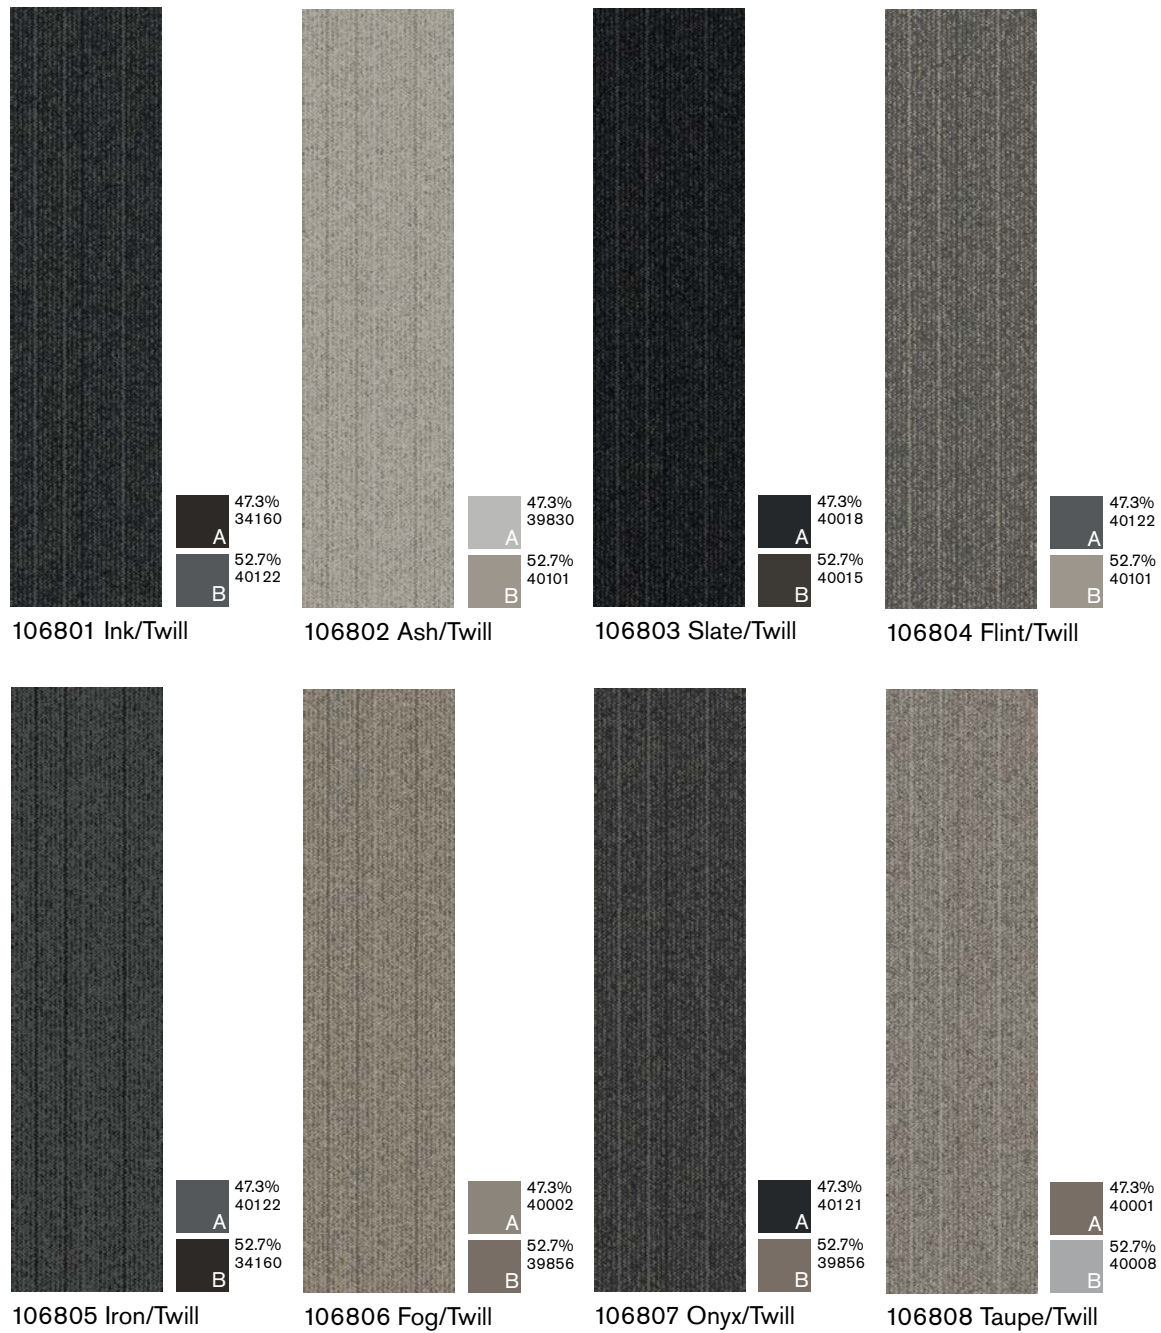

Interface *Hospitality*

PRODUCT FUTURE WOVEN
COLOR 106790 FLINT
SIZE 25cm x 1m
INSTALLED ASHLAR

PRODUCT DRAWN THREAD
COLOR 106804 FLINT TWILL
SIZE 25cm x 1m
INSTALLED ASHLAR

Interface *Hospitality*

PRODUCT SOCIAL FABRIC

COLOR 106782 MEADOW

SIZE 25cm x 1m

INSTALLED ASHLAR

LVT PRODUCT BRUSHED LINES

COLOR A01612 SOFT SHADOW

SIZE 25cm x 1m

INSTALLED ASHLAR

Drawn Thread