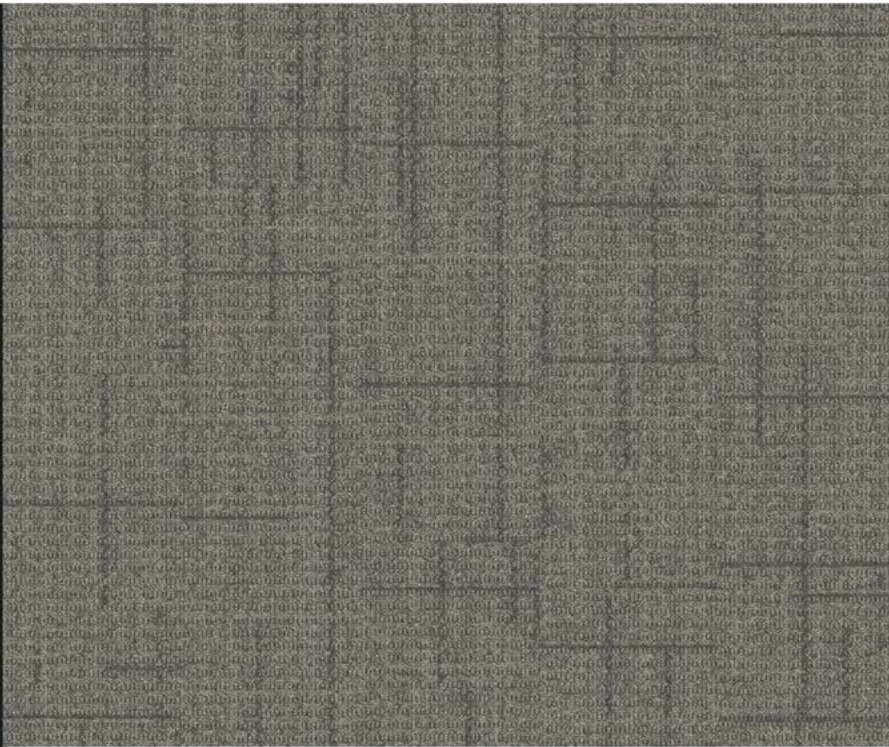

Interface Hospitality

PRODUCT FUTURE WOVEN
COLOR 106799 FLINT
SIZE 25cm x 1m
INSTALLED ASHLAR

PRODUCT YESTERWEAVE
COLOR 106795 SLATE WARE
SIZE 25cm x 1m
INSTALLED ASHLAR

PRODUCT OPEN AIR 401
COLOR 106777 NICKEL
SIZE 25cm x 1m
INSTALLED ASHLAR