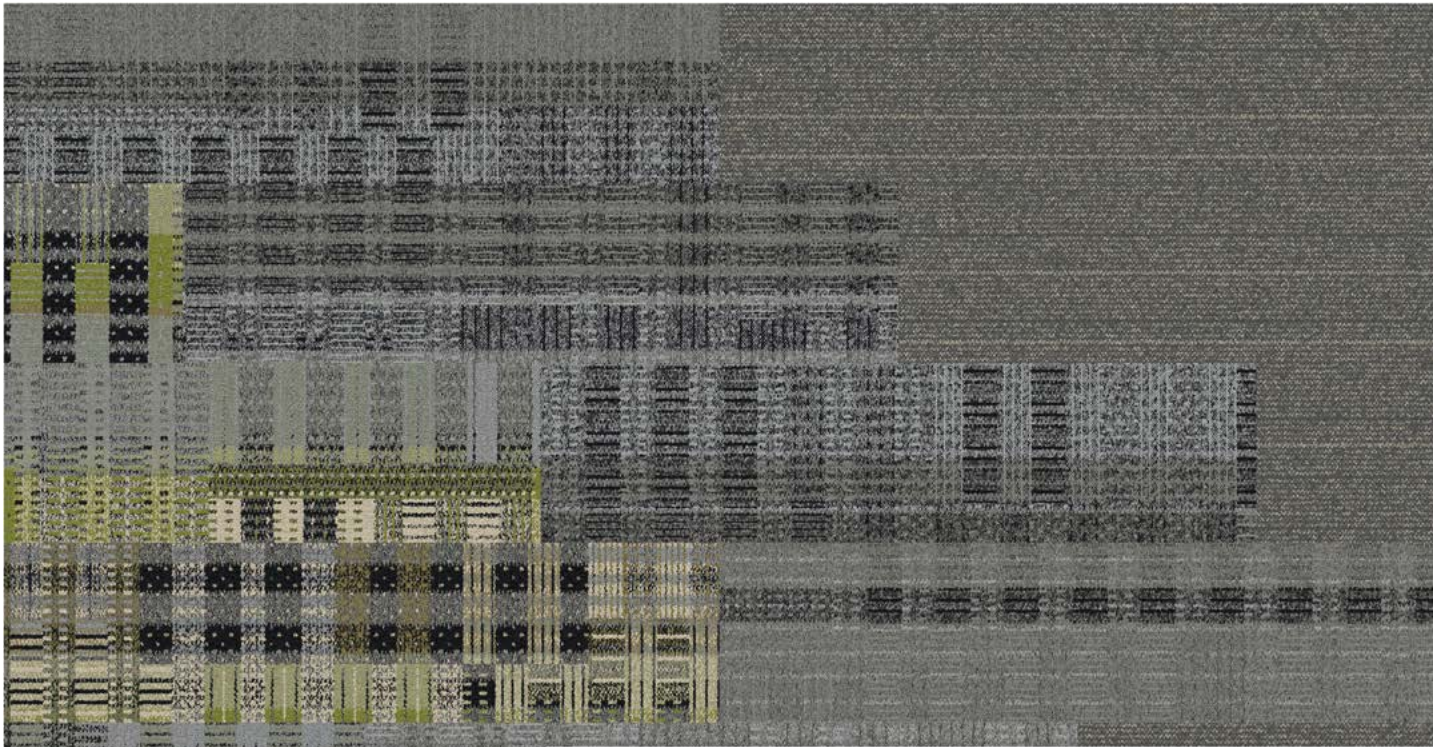

Interface Hospitality
PRODUCT SOCIAL FABRIC
COLOR 106782 MEADOW
SIZE 25cm x 1m
INSTALLED PATTERN BY TILE
PRODUCT LOOM OF LIFE
COLOR 106786 SLATE FLINT
SIZE 25cm x 1m
INSTALLED ASHLAR
PRODUCT DRAWN THREAD
COLOR 106804 FLINT TWILL
SIZE 25cm x 1m
INSTALLED ASHLAR