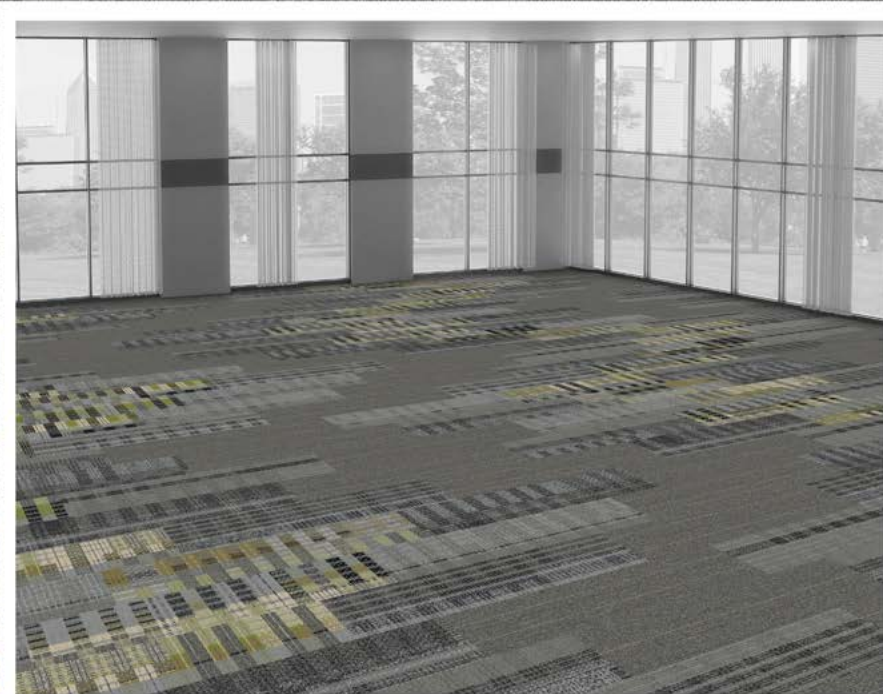

Interface Hospitality
PRODUCT SOCIAL FABRIC
COLOR 106782 MEADOW
SIZE 25cm x 1m
INSTALLED PATTERN BY TILE
PRODUCT LOOM OF LIFE
COLOR 106786 SLATE FLINT
SIZE 25cm x 1m
INSTALLED ASHLAR
PRODUCT DRAWN THREAD
COLOR 106804 FLINT TWILL
SIZE 25cm x 1m
INSTALLED ASHLAR