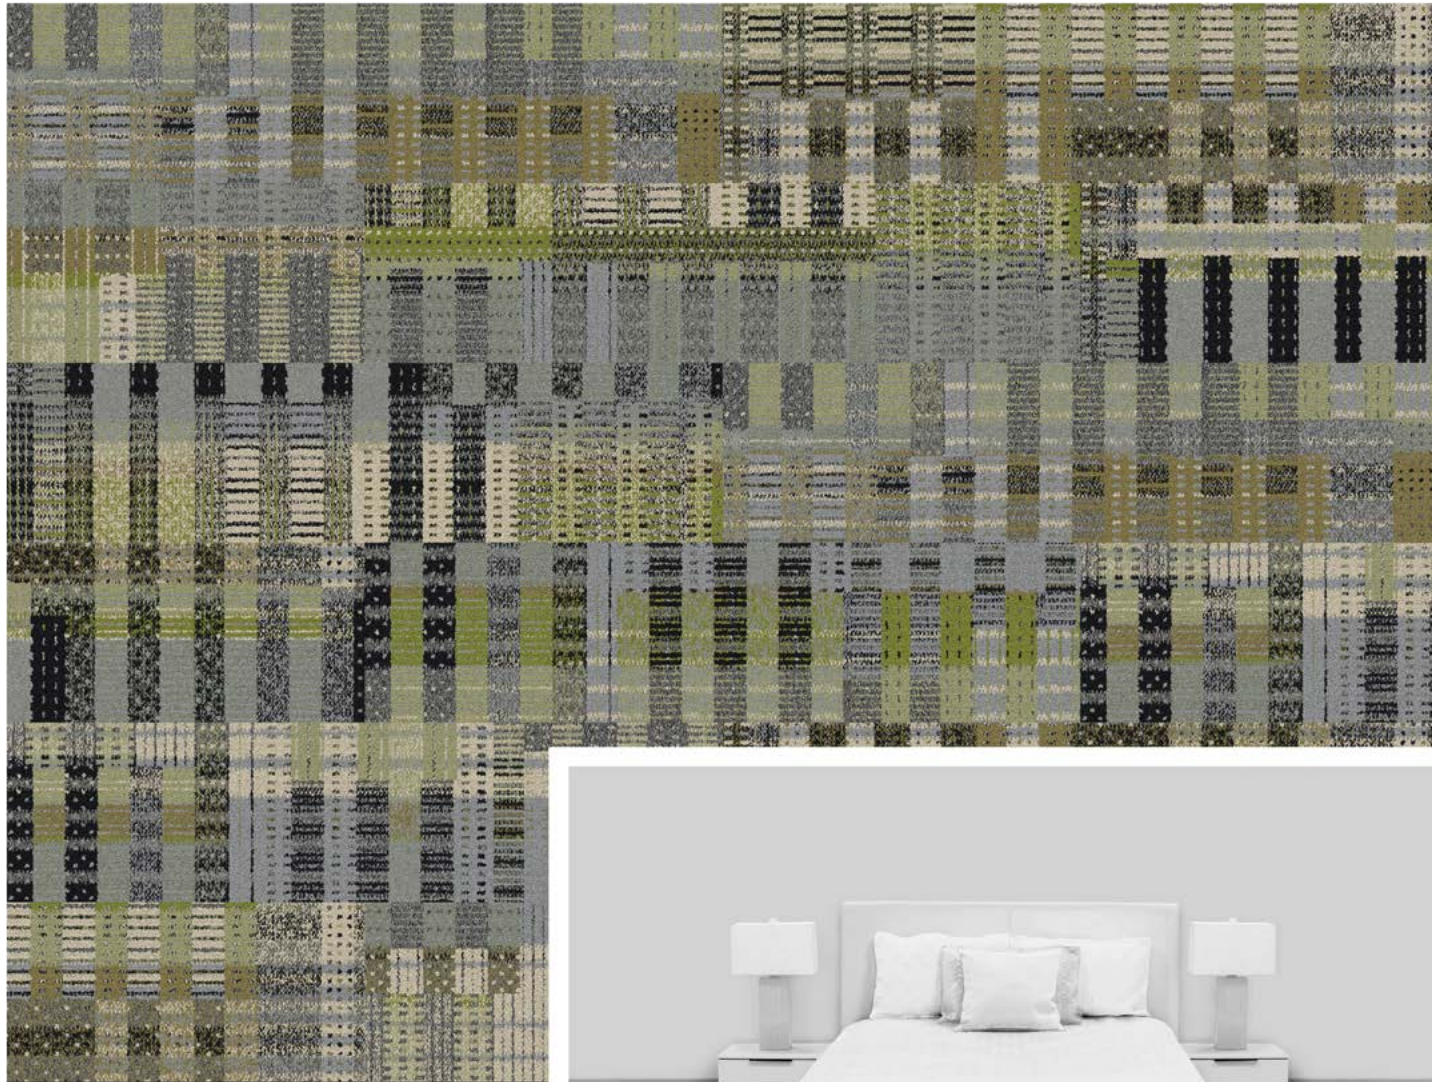

Interface *Hospitality*

PRODUCT SOCIAL FABRIC

COLOR 106782 MEADOW

SIZE 25cm x 1m

INSTALLED ASHLAR

LVT PRODUCT BRUSHED LINES

COLOR A01612 SOFT SHADOW

SIZE 25cm x 1m

INSTALLED ASHLAR