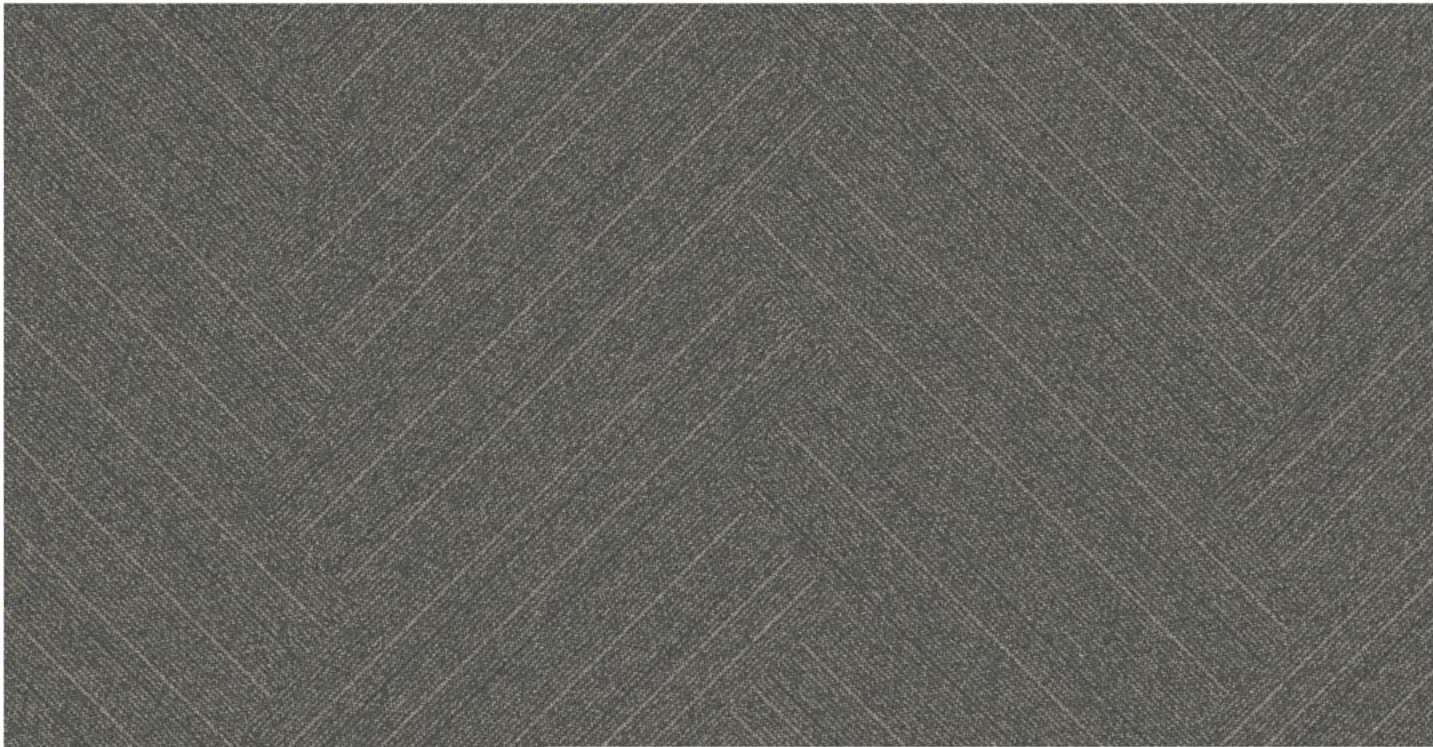

Interface *Hospitality*

PRODUCT DRAWN THREAD
COLOR 106804 FLINT TWILL
SIZE 25cm x 1m
INSTALLED HERRINGBONE