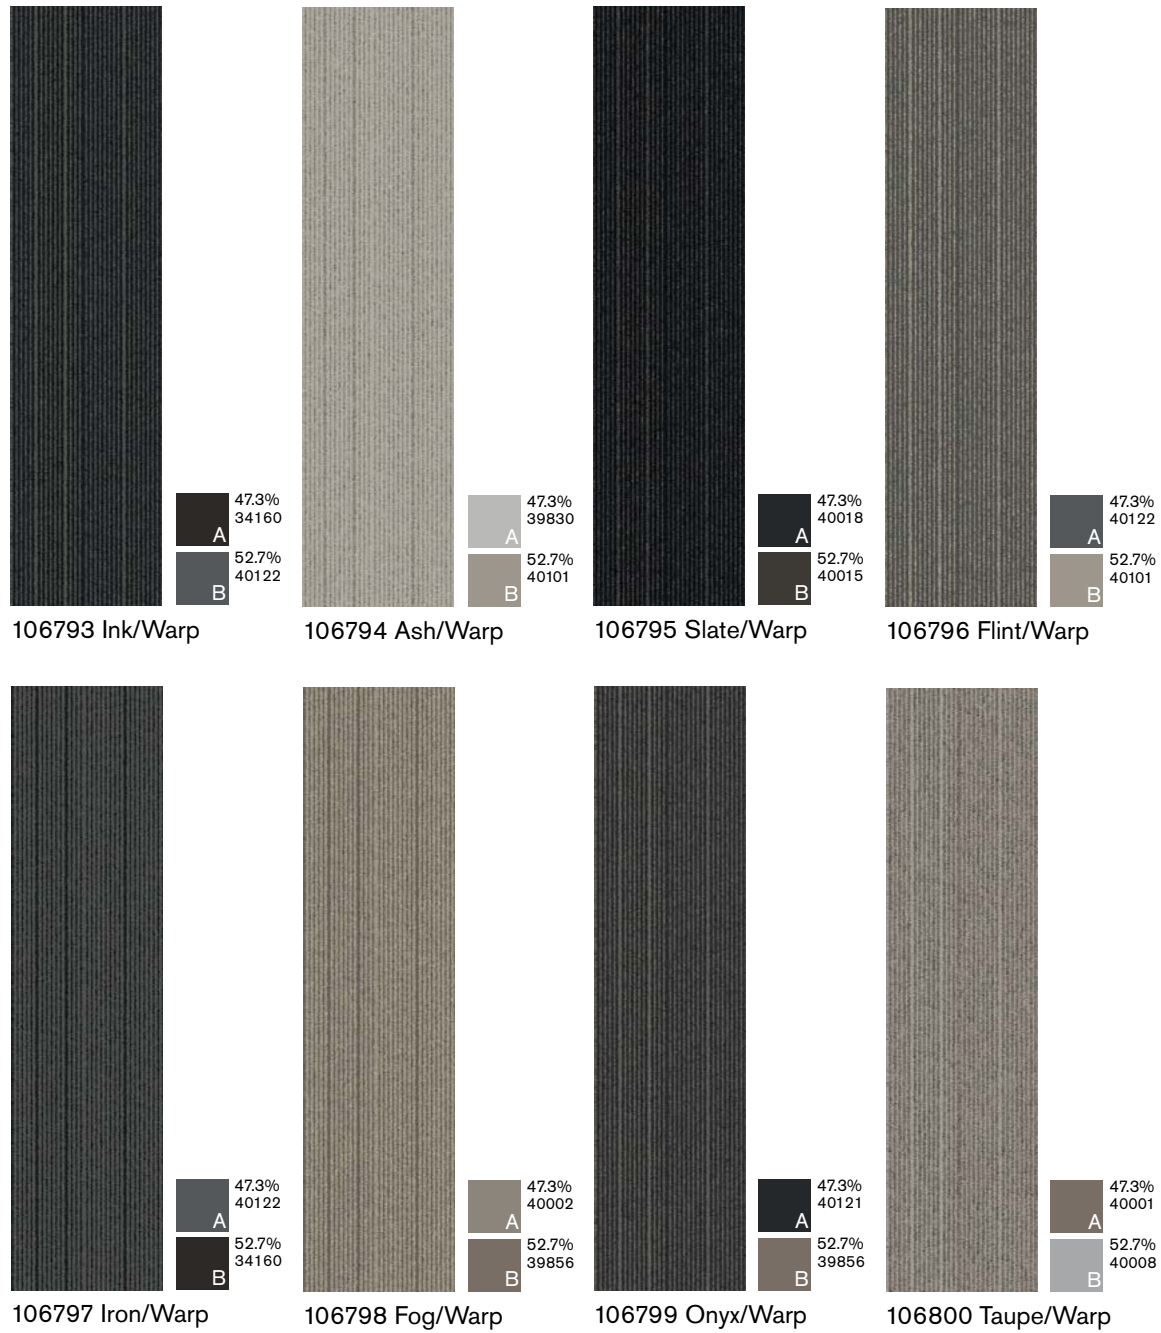

YesterWeave

Interface® Hospitality