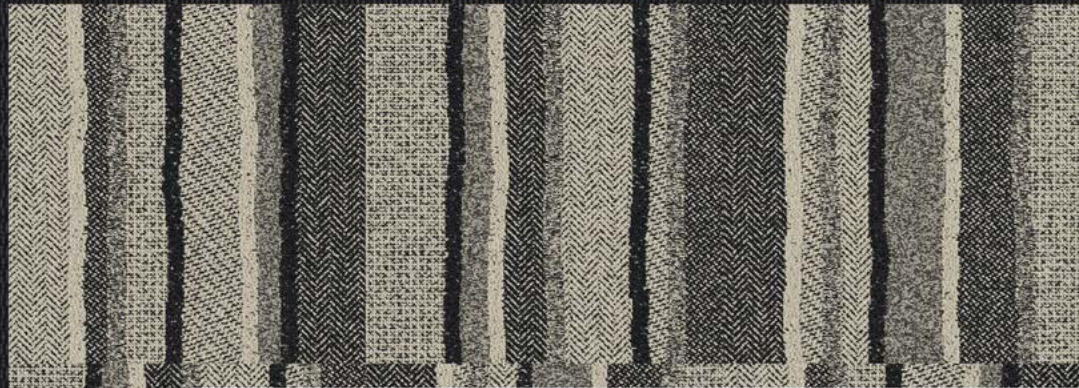

Interface *Hospitality*

FLOR PRODUCT STRAIGHTED LACED
COLOR 106561 FLINT
SIZE 50cm
INSTALLED MONOLITHIC
PRODUCT TANGLED AND TAUT
COLOR 106811 SLATE RIB
SIZE 25cm x 1m
INSTALLED ASHLAR