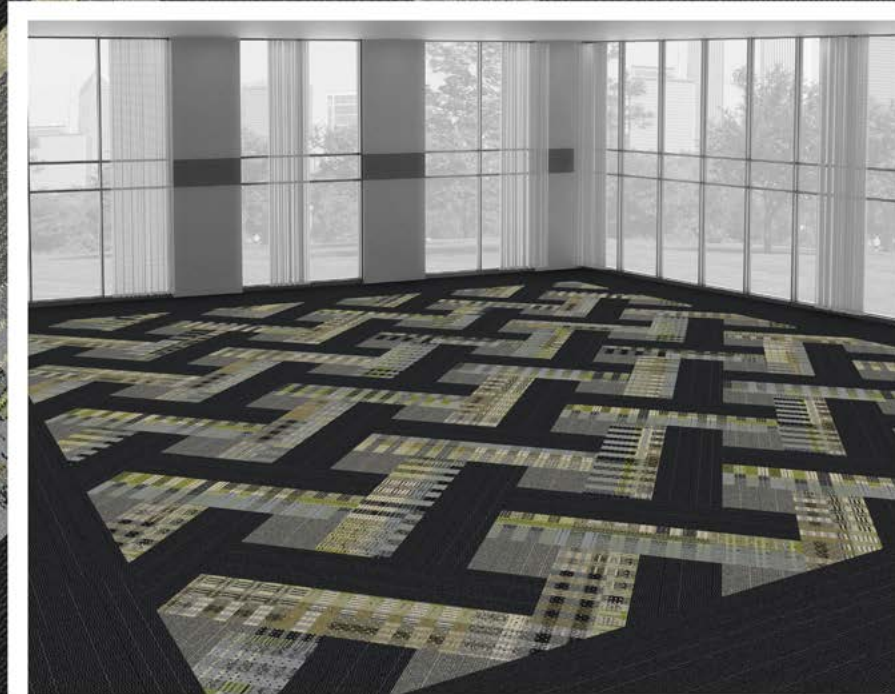

Interface Hospitality

PRODUCT SOCIAL FABRIC
COLOR 106782 MEADOW
SIZE 25cm x 1m
INSTALLED PATTERN BY TILE

PRODUCT TANGLED AND TAUT
COLOR 106811 SLATE RIB
SIZE 25cm x 1m
INSTALLED ASHLAR, PATTERN BY TILE

PRODUCT DRAWN THREAD
COLOR 106804 FLINT TWILL
SIZE 25cm x 1m
INSTALLED PATTERN BY TILE