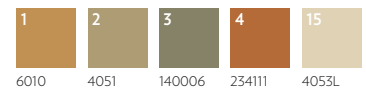

6' (w) x 9' (l)

Corridor

VL56449-MW444
 6' (w) X 6' (l)
 Broadloom

VL56451-MW444
 6' (w) X 6' (l)
 Broadloom

XENIA Collection
By Virginia Langley

CYP

UTVL56457-MW444
 6' (w) X 6' (l)
 Broadloom

UTVL56458-MW444
 15' (w) X 15' (l)
 Broadloom
 Has less than 25 percent loop