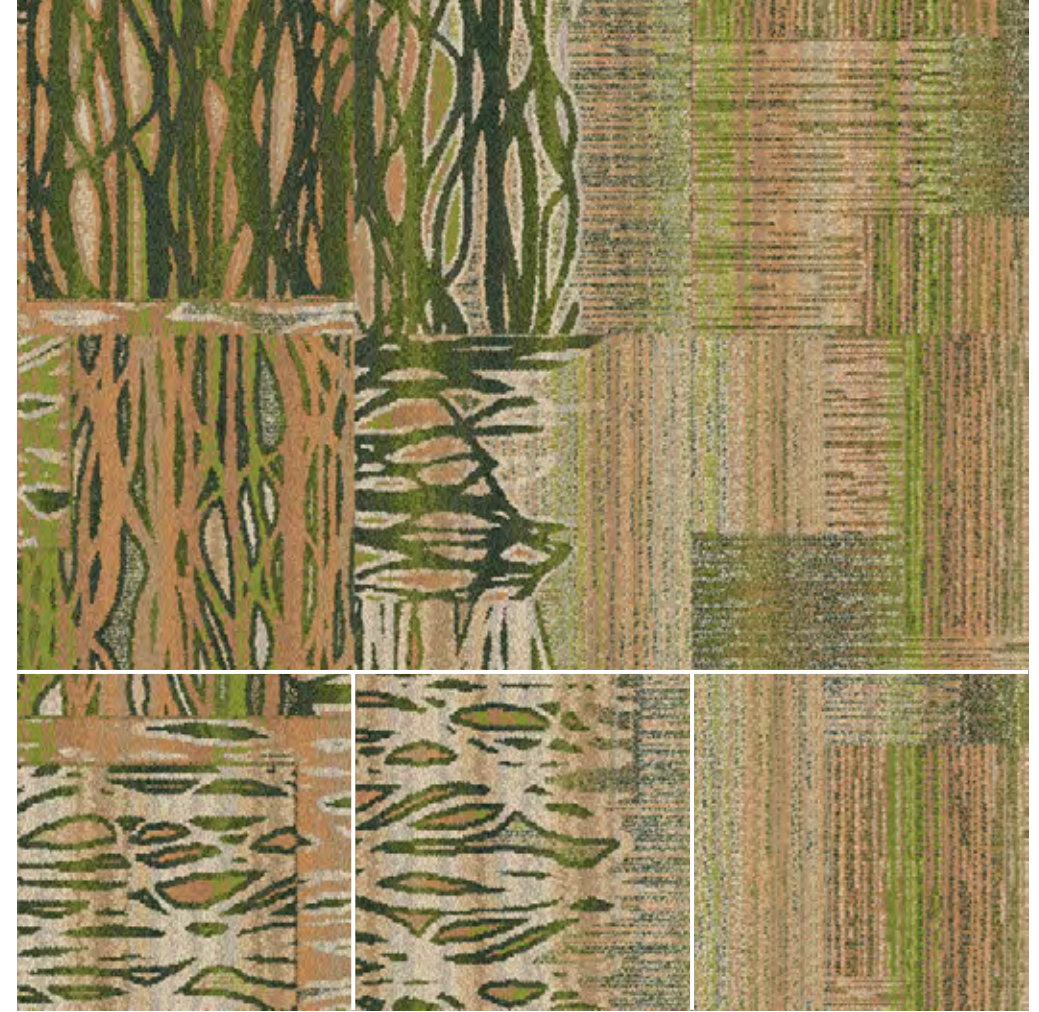

PRODUCT: Lofty
PATTERN: M0980
HDA-082

PRODUCT: Edgy
PATTERN: M0981
HDA-083

PRODUCT: Steady
PATTERN: M0926
HDA-081

Individual Yarn Placement