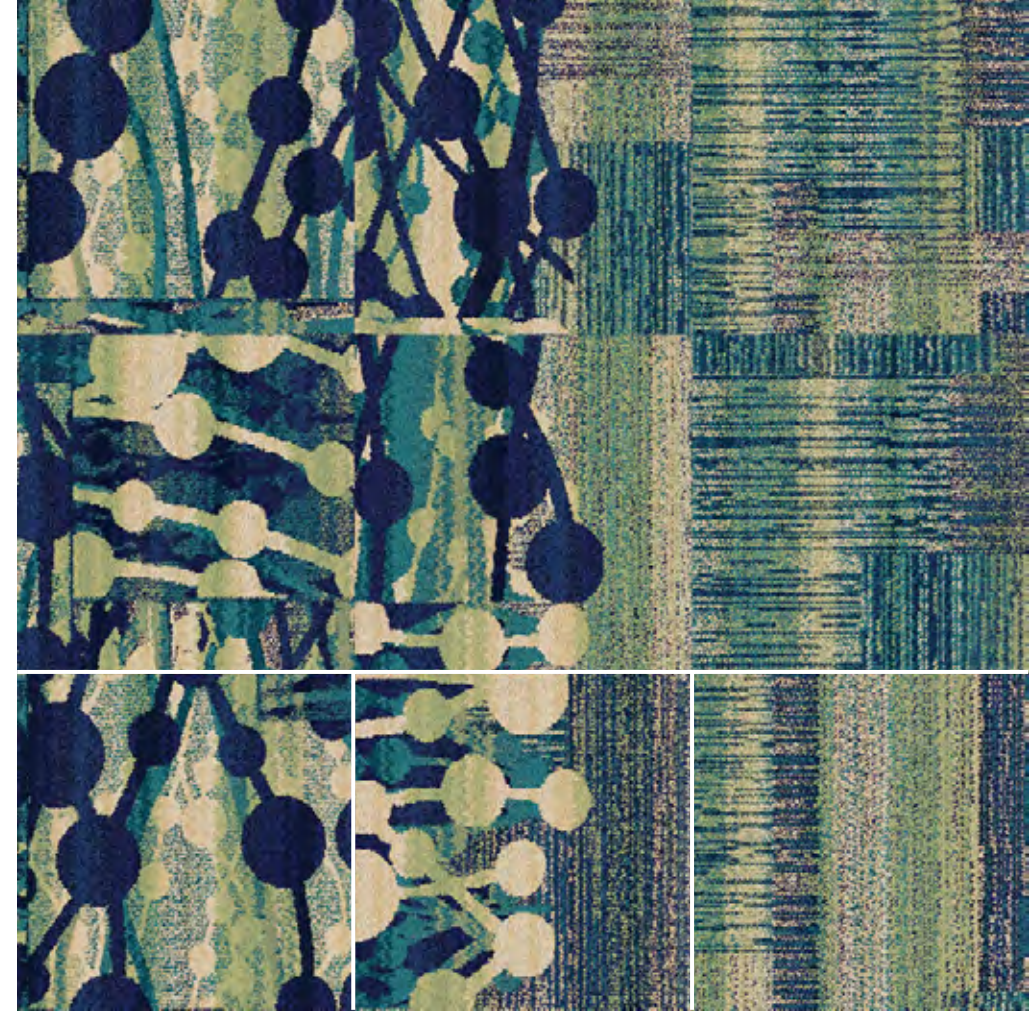

PRODUCT: Lofty
PATTERN: M0970
HDA-097

PRODUCT: Edgy
PATTERN: M0971
HDA-098

PRODUCT: Steady
PATTERN: M0926
HDA-096

Individual Yarn Placement