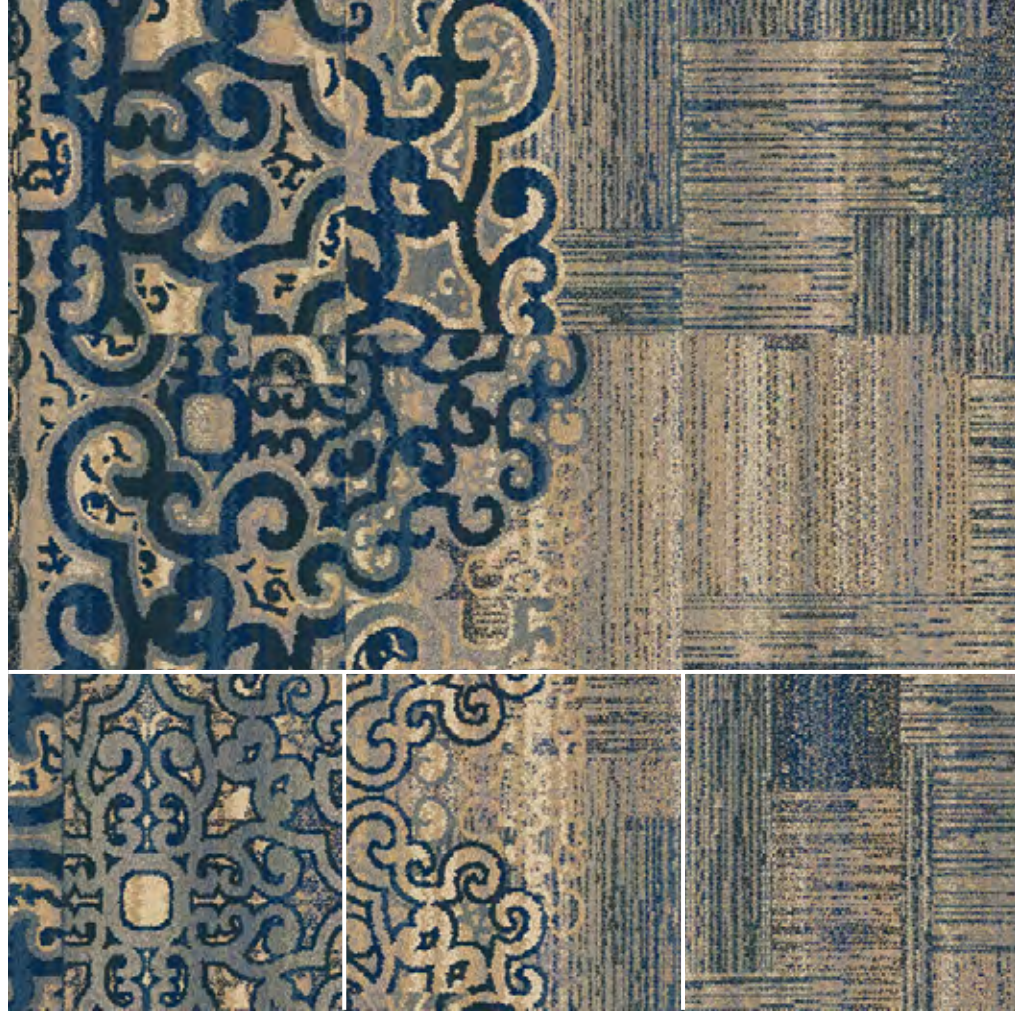

Collection
OVER THE EDGE

PRODUCT: Lofty
 PATTERN: M0980
 HDA-082

PRODUCT: Edgy
 PATTERN: M0981
 HDA-083

PRODUCT: Steady
 PATTERN: M0926
 HDA-081

Individual Yarn Placement

Collection
OVER THE EDGE

PRODUCT: Lofty
 PATTERN: M0972
 HDA-104

PRODUCT: Edgy
 PATTERN: M0973
 HDA-105

PRODUCT: Steady
 PATTERN: M0926
 HDA-106

Individual Yarn Placement

A COLLECTION: Over the Edge
 PRODUCT: Lofty
 PATTERN: M0972
 SIZE: 50cm
 CUSTOM COLOR: HDA-104
 INSTALLATION: Non Directional