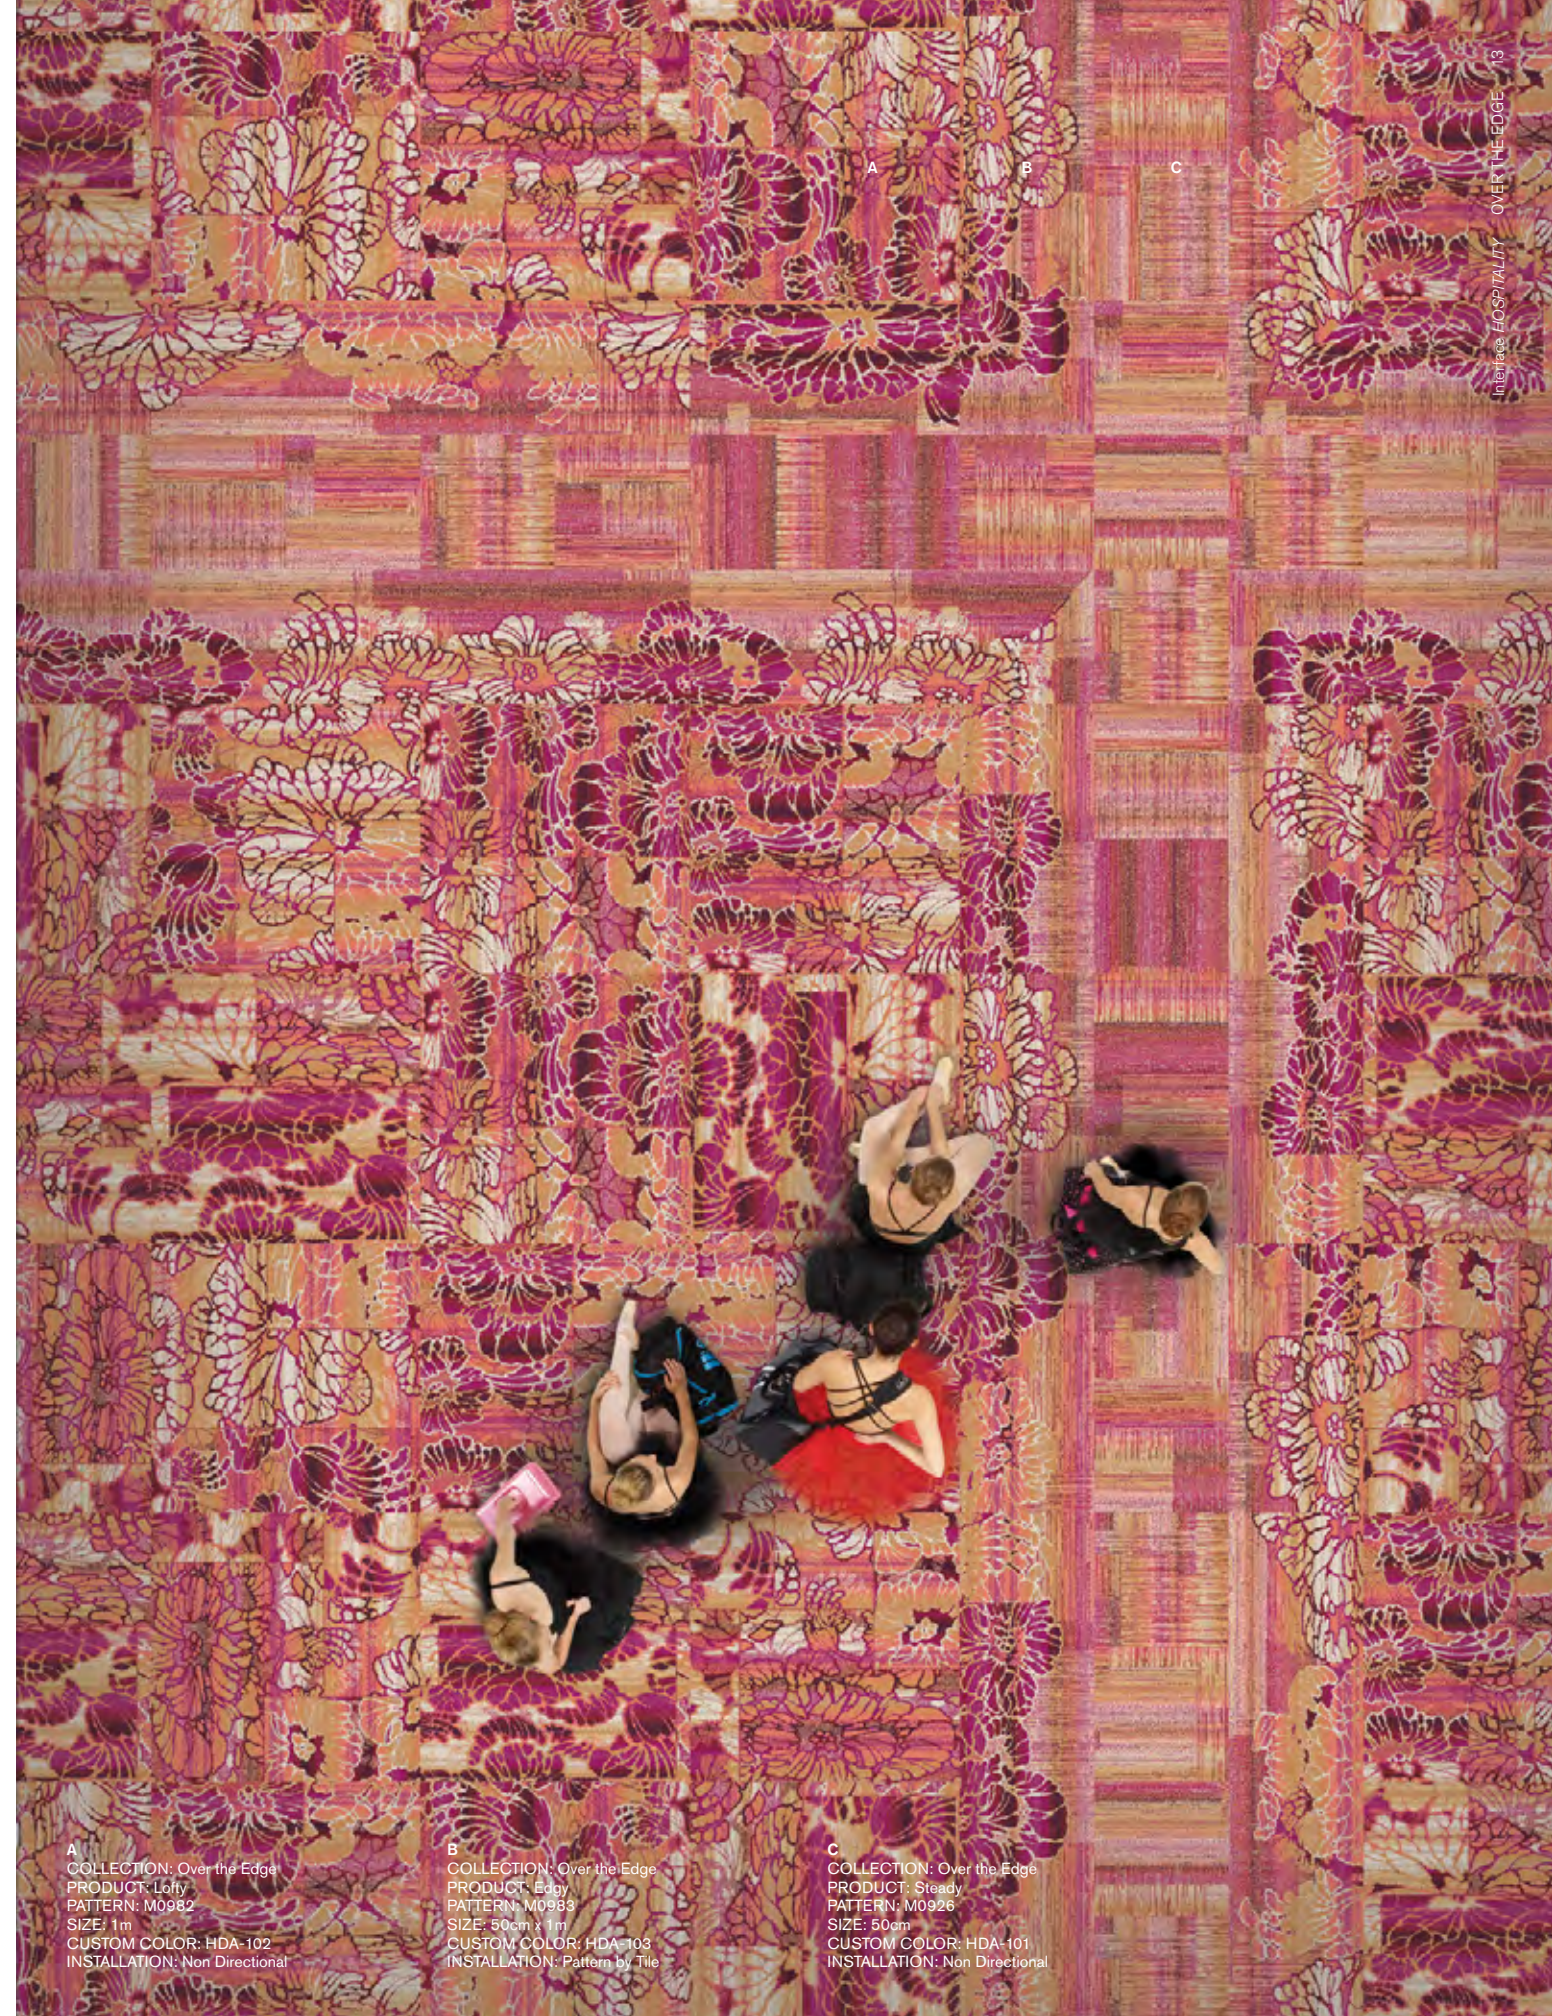

A
COLLECTION: Over the Edge
PRODUCT: Lofty
PATTERN: M0982
SIZE: 1m
CUSTOM COLOR: HDA-102
INSTALLATION: Non Directional

B
COLLECTION: Over the Edge
PRODUCT: Edgy
PATTERN: M0983
SIZE: 50cm x 1m
CUSTOM COLOR: HDA-103
INSTALLATION: Pattern by Tile

C
COLLECTION: Over the Edge
PRODUCT: Steady
PATTERN: M0926
SIZE: 50cm
CUSTOM COLOR: HDA-101
INSTALLATION: Non Directional