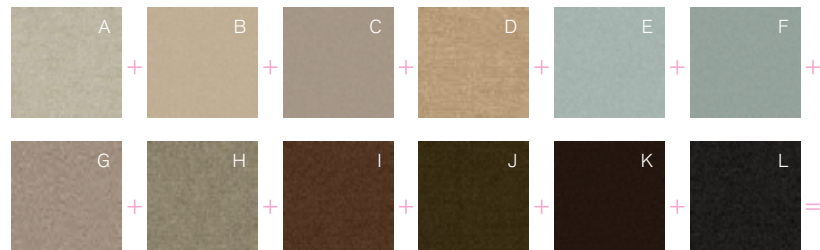

D.Y.F.™ DESIGN YOUR FLOOR!

Push the edges of your imagination with your own blend of color, pattern and size.

Select a product - Lofty, Edgy or Steady - and one of the nine Over the Edge pattern combinations. If you're using Lofty or Edgy, you'll also need to select a tile size.

2. Each colorway of Over the Edge uses 12 colors from the Monochrome palette. The patterning and textural variations make this one a little more complex to color, so work with your rep to find the perfect combination of shades for your design. The key below demonstrates how these particular colors appear in a final design.

PRODUCT Lofty (Highest Pile)   PRODUCT Edgy (High and Low Pile)   PRODUCT Steady (Lowest Pile)

When you have selected your patterns, contact your rep to assist with the perfect coloration and samples for your project.

Collection OVER THE EDGE

Product
LOFTY

The plush one, Lofty's sculptured face incorporates high and low loops for texture you can see and feel.

PRODUCT SPECIFICATIONS

Lofty Style: 1272302500 (50cm x 50cm) Style: 1272302000 (1m x 1m)
Backing System GlasBac® Tile
Yarn System 100% Recycled Content Type 6 Nylon
Yarn Manufacturer Aquafil
Color System 100% Solution Dyed
Construction Tufted Pattern Loop
Preservative Protection Intersept®
Soil / Stain Protection Protekt®
Pile Thickness 0.190 in., 4.8 mm
Pile Density 5,305
Total Recycled Content 63%
Installation Non Directional
Indoor Air Quality CRI Green Label Plus #GLP0820