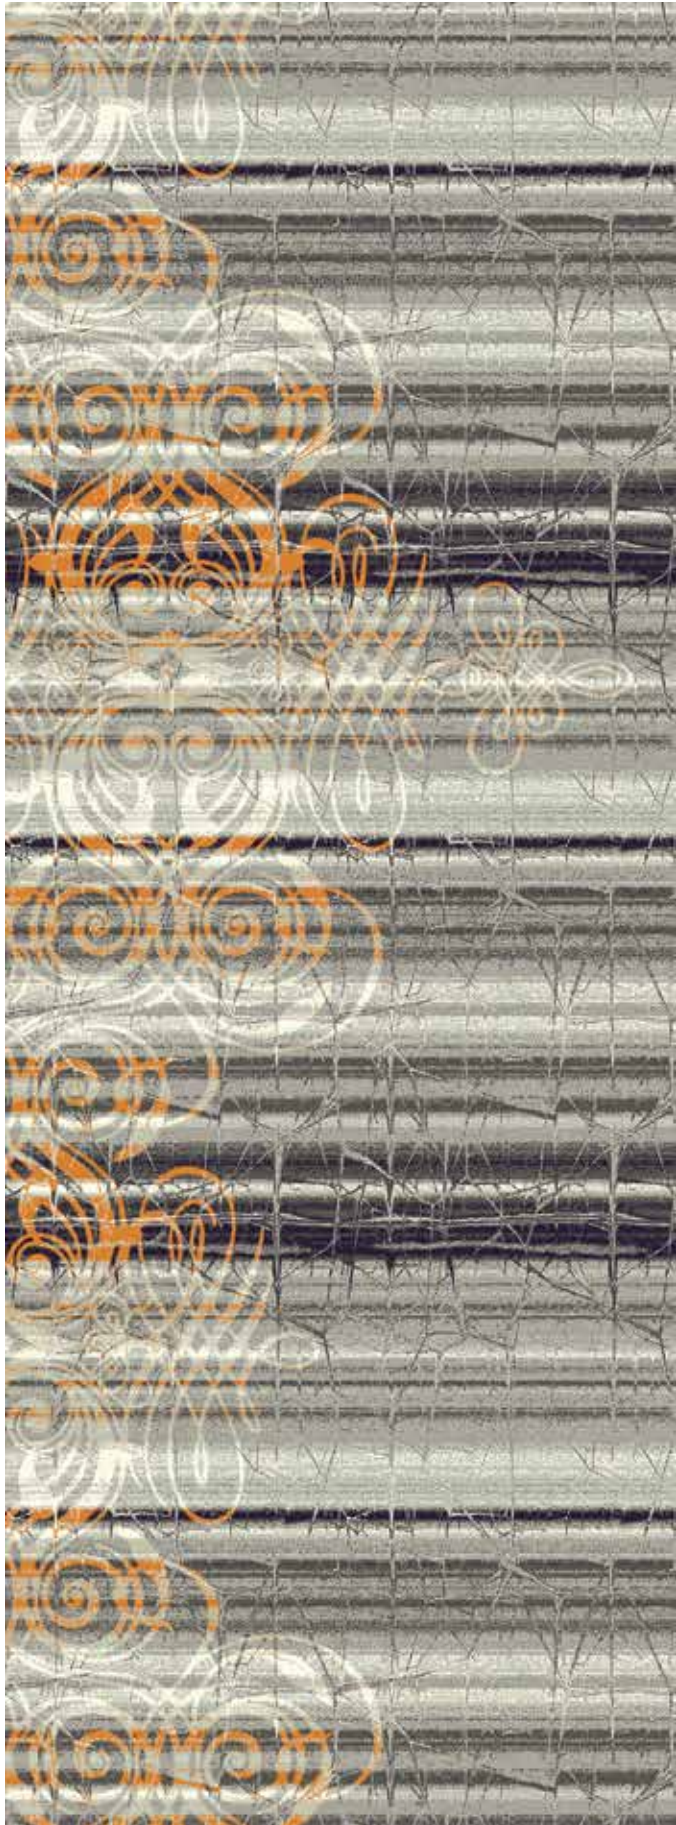

- 1
  7L9
- 2
  3L11
- 3
  2L9
- 4
  3L4
- 5
  7U1
- 6
  7W14

VL69002-MW455
6' (w) x 12' (l)
Corridor