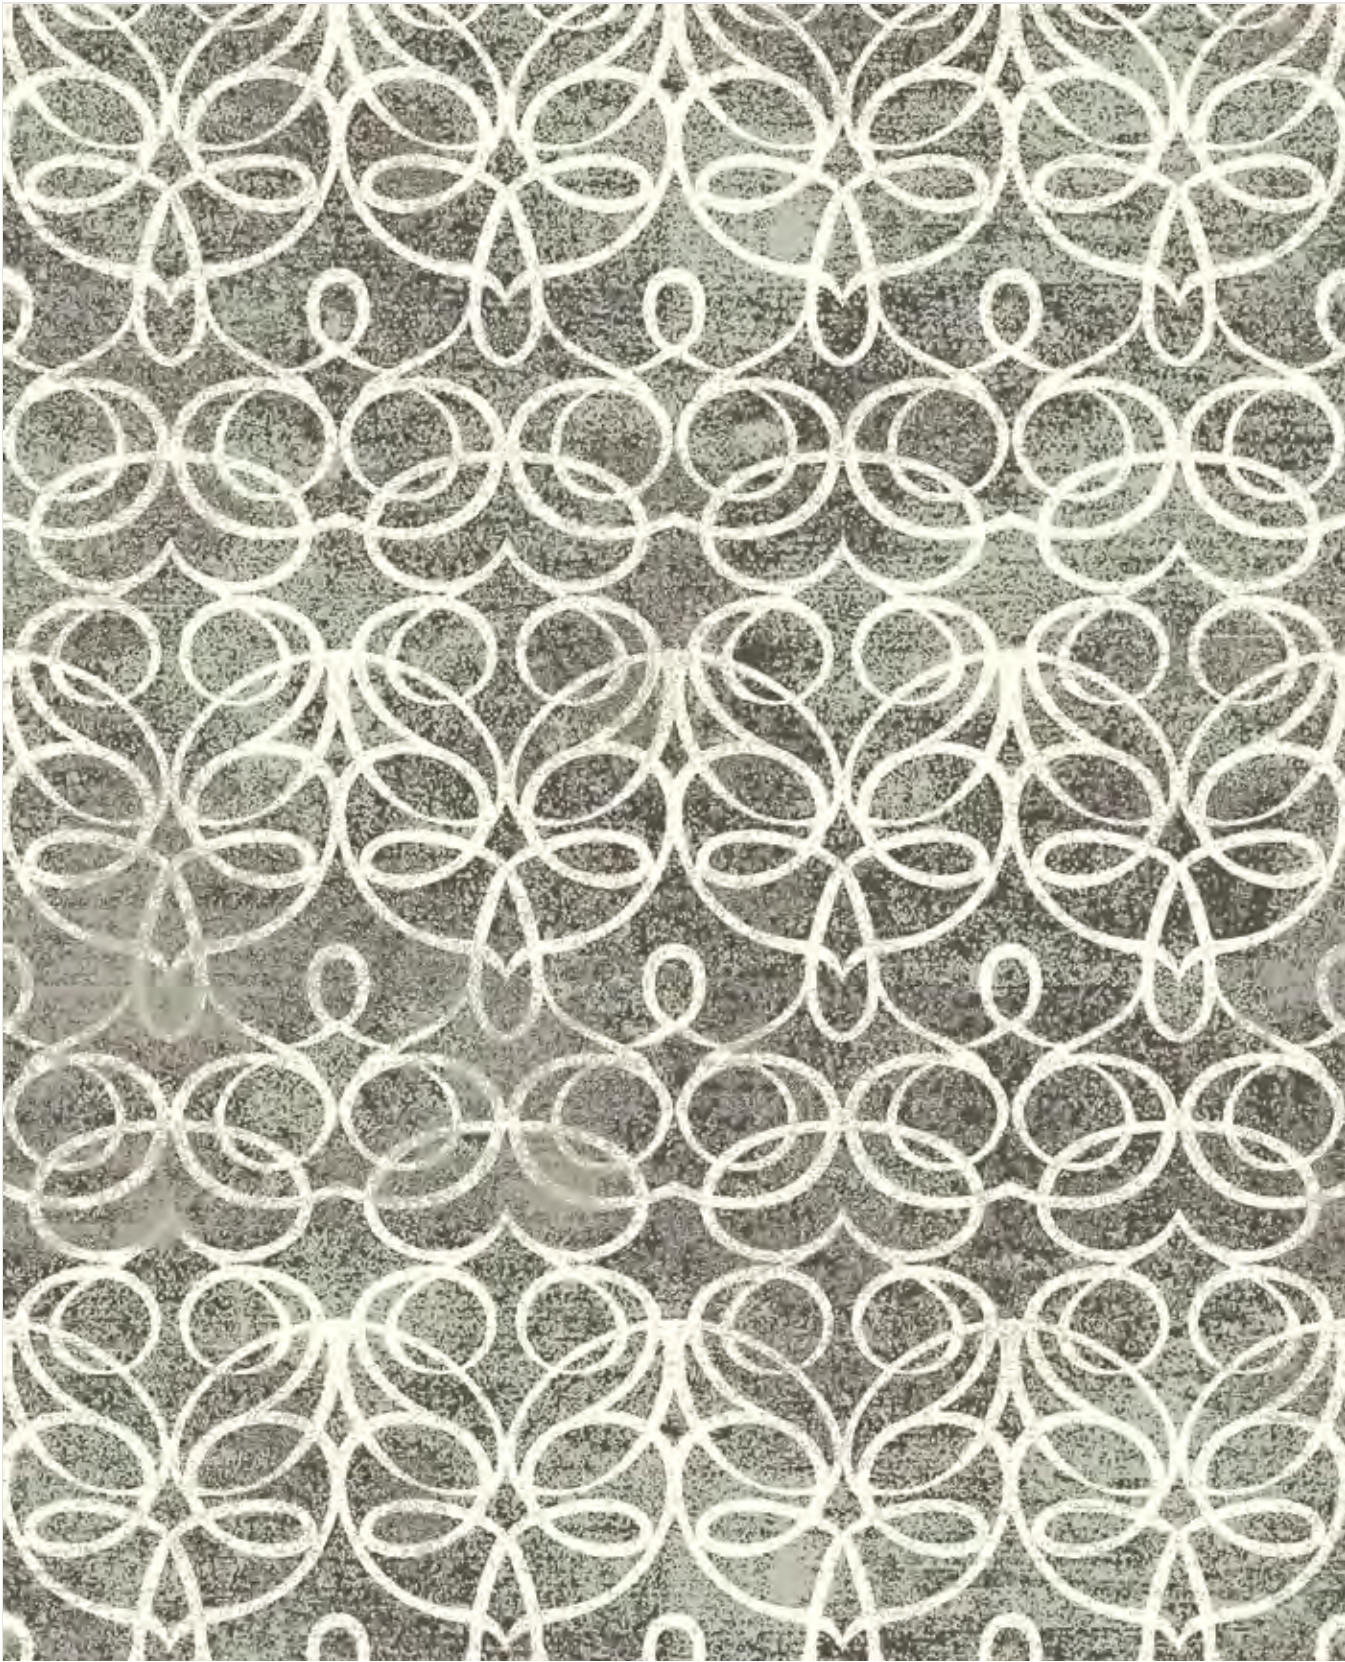

VL69007-MW455
6' (w) X 12' (l)
Corridor

VL69009-MW455
6' (w) x 6' (l)
Broadloom

- 1
7L9
- 2
3L11
- 3
2L9
- 4
7U1

VL69004-MW455
6' (w) x 12' (l)
Corridor

VL69001-MW455
6' (w) X 6' (l)
Broadloom

VL69005-MW455
6' (w) X 6' (l)
Broadloom