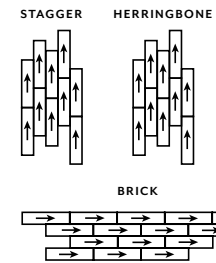

INSTALLATION METHODS

LOOSE LAY | I439V