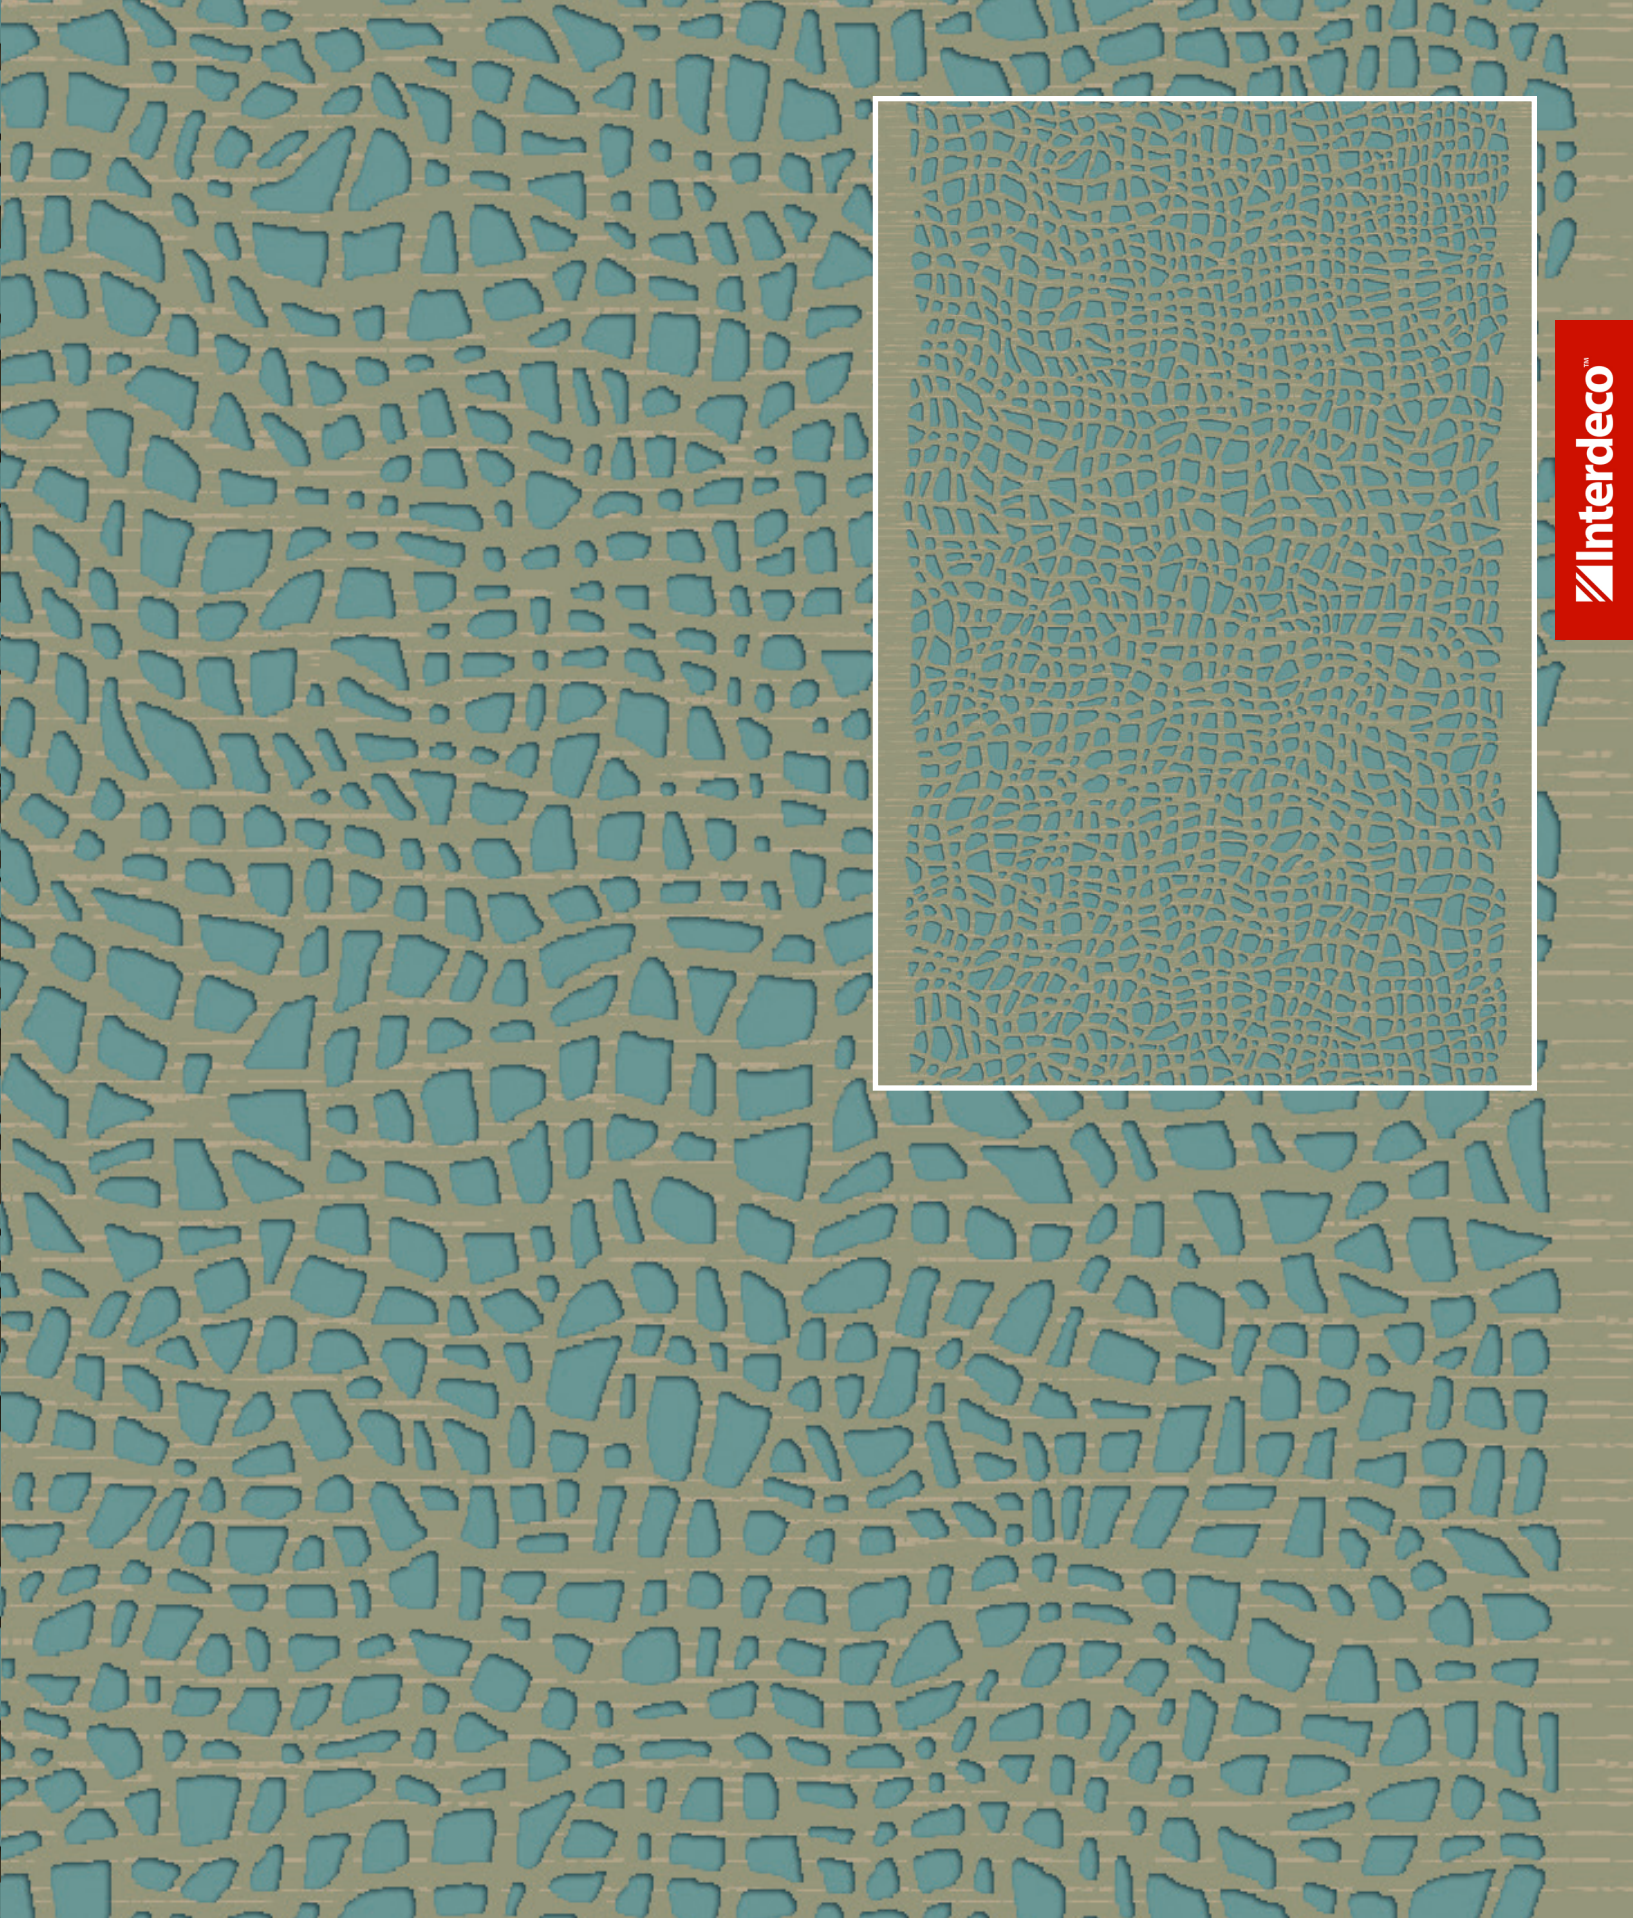

Cover: VL71995-MW462
Opposite Page: VL71997-MW462

VL71995-MW462 (VL72000-MW462 Fill)
12' (w) X 12' (l)
Broadloom, PDI

VL71997-MW462 (VL72001-MW462 Fill)
6' (w) X 6' (l)
Broadloom, PDI

VL71999-MW462 (VL72540-MW462 Fill)
6' (w) X 6' (l)
Broadloom, PDI

VL71998-MW462 (VL72540-MW462 Fill)
6' (w) X 12' (l)
Corridor, PDI

Andanté Collection
by Virginia Langley

Interdeco™

UTVL72009-MW462
6' (w) X 6' (l)
Broadloom, CYP

6104 6118L

UTVL72007-MW462
6' (w) X 9' (l)
Corridor, CYP

1689 080186 6104L

UTVL72008-MW462
6' (w) X 6' (l)
Broadloom, CYP

4053 080186L

UTVL72010-MW462
6' (w) X 6' (l)
Broadloom, CYP

4053 080186 020041 4053L

Andanté Collection
by Virginia Langley

QTWVL72005-MW462* (QWVL72006-MW462 Fill)
 15' (w) X 12' (l)
 Broadloom, Definity