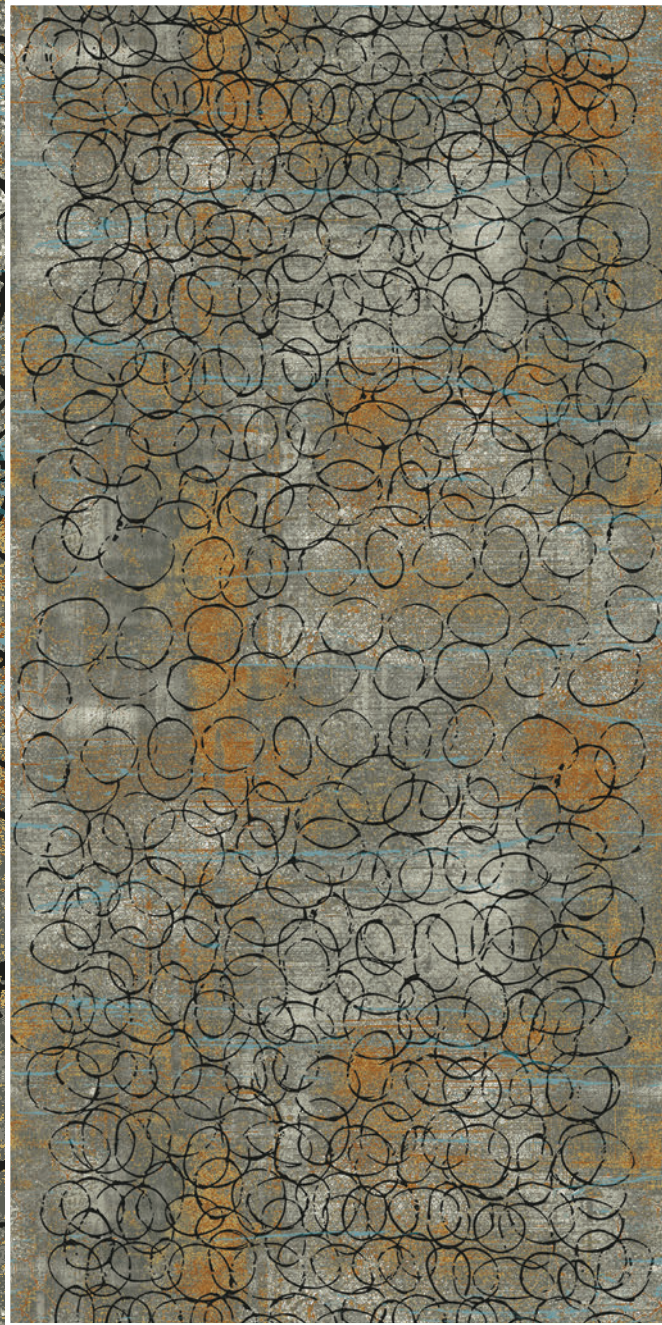

Cover: VL71995-MW462
Opposite Page: VL71997-MW462

VL71995-MW462 (VL72000-MW462 Fill)
12' (w) X 12' (l)
Broadloom, PDI

VL71997-MW462 (VL72001-MW462 Fill)
6' (w) X 6' (l)
Broadloom, PDI

VL71999-MW462 (VL72540-MW462 Fill)
6' (w) X 6' (l)
Broadloom, PDI

VL71994-MW462 (VL72542-MW462 Fill)
6' (w) X 12' (l)
Corridor, PDI

VL71996-MW462 (VL72001-MW462 Fill)
6' (w) X 12' (l)
Corridor, PDI

VL72000-MW462
6' (w) X 6' (l)
Broadloom, PDI

VL72001-MW462
6' (w) X 6' (l)
Broadloom, PDI

VL71998-MW462 (VL72540-MW462 Fill)
6' (w) X 12' (l)
Corridor, PDI

Andanté Collection
by Virginia Langley

Interdeco™

UTVL72009-MW462
6' (w) X 6' (l)
Broadloom, CYP

6104 6118L

UTVL72007-MW462
6' (w) X 9' (l)
Corridor, CYP

1689 080186 6104L

UTVL72008-MW462
6' (w) X 6' (l)
Broadloom, CYP

4053 080186L

UTVL72010-MW462
6' (w) X 6' (l)
Broadloom, CYP

4053 080186 020041 4053L

Andanté Collection
by Virginia Langley

QTWVL72005-MW462* (QWVL72006-MW462 Fill)
 15' (w) X 12' (l)
 Broadloom, Definity