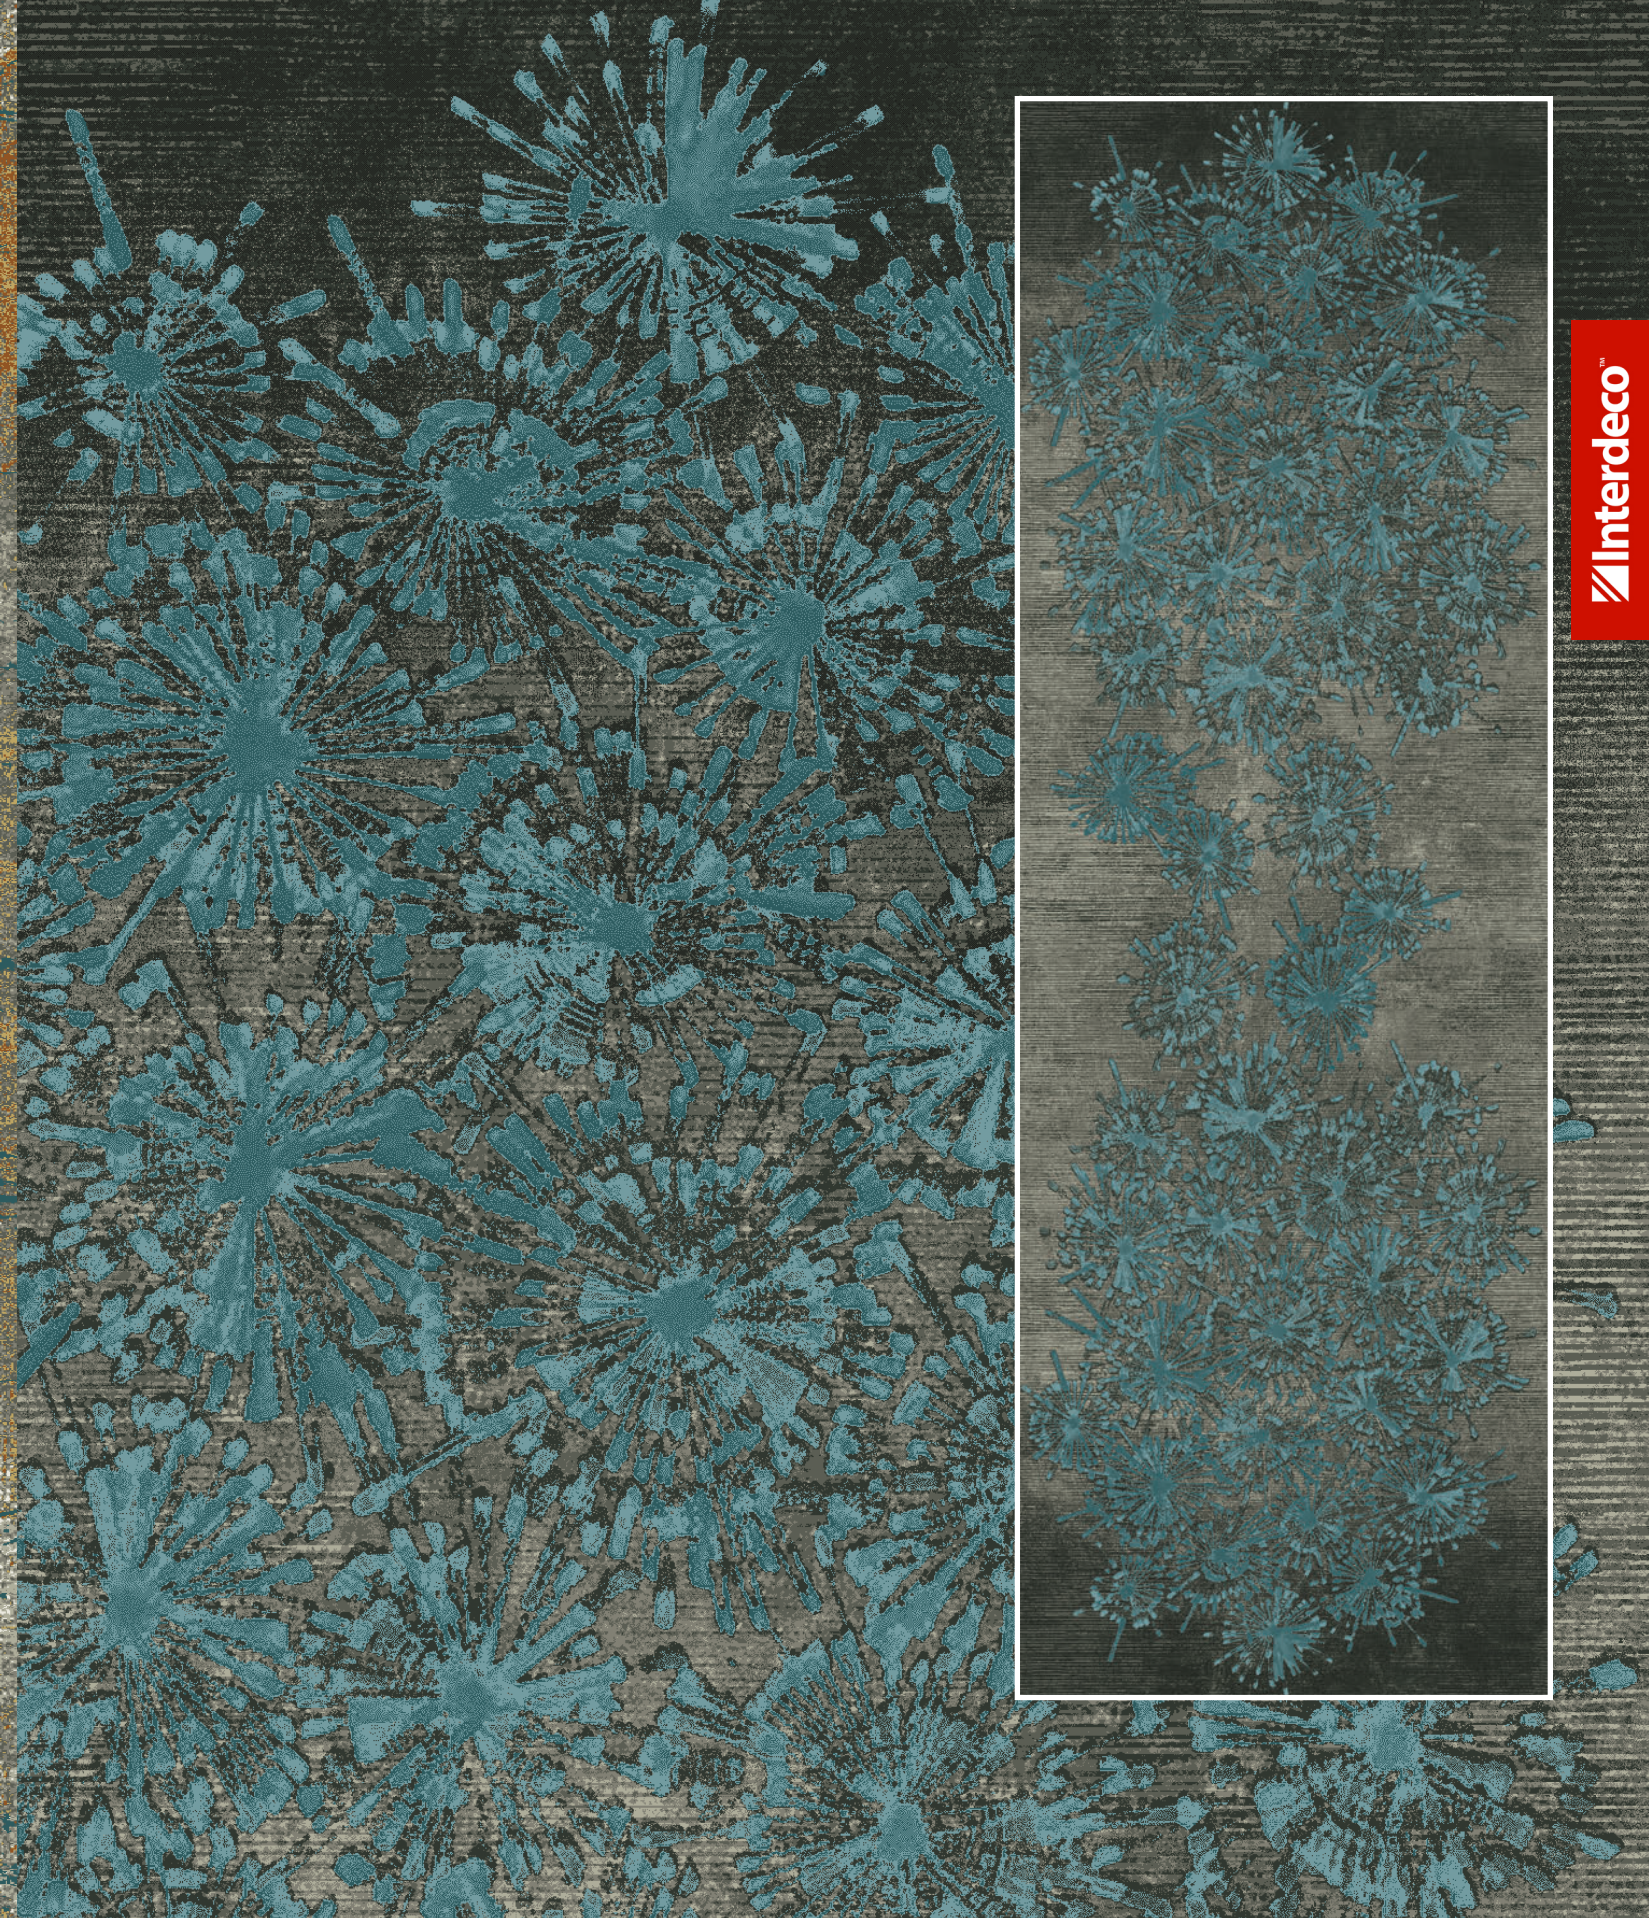

VL71998-MW462 (VL72540-MW462 Fill)
6' (w) X 12' (l)
Corridor, PDI