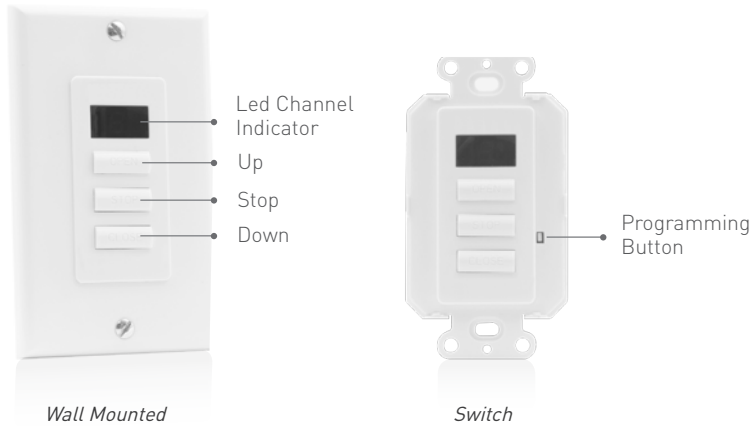

# VTi® CELTIC RF WIRELESS WALL SWITCH | SINGLE CHANNEL

6-700-AT-C1W01

## DIMENSIONS

\*All measurements are reflected in millimeters.