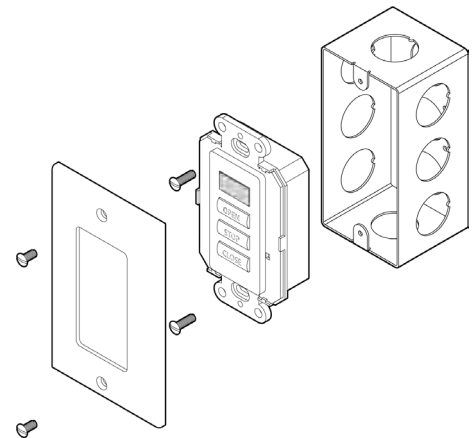

## IN THE BOX

Faceplate

AAA Alkaline Batteries

## TECHNICAL SPECS

Model	6-700-AT-C1W01
Channels	1 Channel
Color	White
Net Weight	0.18 lb   82 g
Gross Weight	0.20 lb   91 g
Radio Frequency	433.92 MHz
Index Protection Rating	IP 20
Radiated Power	≤10mW
Battery Type	AAA Alkaline x2 (included)
Range	150 ft   45 m (free field)
Working Temperature	-17 ~ 140°F   -27 ~ 60°C
Certificates	FCC Complaint
Price	--

## INSTALLATION

2" Nominal Depth, 2" Nominal Width, 4" Nominal Length Electrical Box needed.