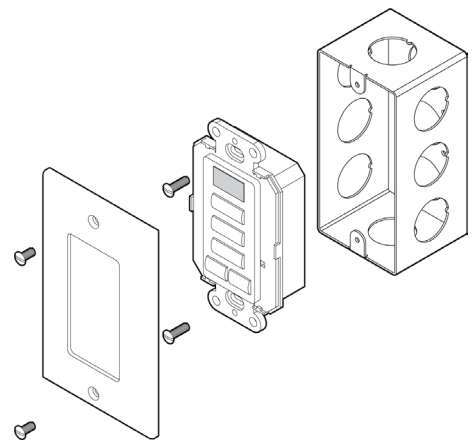

## DIMENSIONS

\*All measurements are reflected in millimeters.

## IN THE BOX

Faceplate

AAA Alkaline Batteries

## INSTALLATION

2" Nominal Depth, 2" Nominal Width, 4" Nominal Length Electrical Box needed.