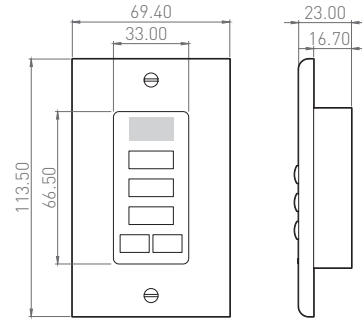

## DIMENSIONS

\*All measurements are reflected in millimeters.

## TECHNICAL SPECS

Model	6-700-AT-C1W01
Channels	1 Channel
Color	White
Net Weight	0.18 lb   82 g
Gross Weight	0.20 lb   91 g
Radio Frequency	433.92 MHz
Index Protection Rating	IP 20
Radiated Power	≤10mW
Battery Type	AAA Alkaline x2 (included)
Range	150 ft   45 m (free field)
Working Temperature	-17 ~ 140°F   -27 ~ 60°C
Certificates	FCC Complaint
Price	--

## INSTALLATION

2" Nominal Depth, 2" Nominal Width, 4" Nominal Length Electrical Box needed.