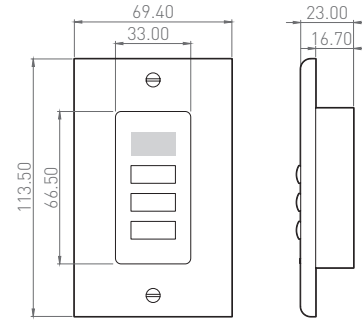

## DIMENSIONS

\*All measurements are reflected in millimeters.

## TECHNICAL SPECS

Model	6-700-AT-C1W01
Channels	1 Channel
Color	White
Net Weight	0.18 lb   82 g
Gross Weight	0.20 lb   91 g
Radio Frequency	433.92 MHz
Index Protection Rating	IP 20
Radiated Power	≤10mW
Battery Type	AAA Alkaline x2 (included)
Range	150 ft   45 m (free field)
Working Temperature	-17 ~ 140°F   -27 ~ 60°C
Certificates	FCC Complaint
Price	--

## INSTALLATION

2" Nominal Depth, 2" Nominal Width, 4" Nominal Length Electrical Box needed.