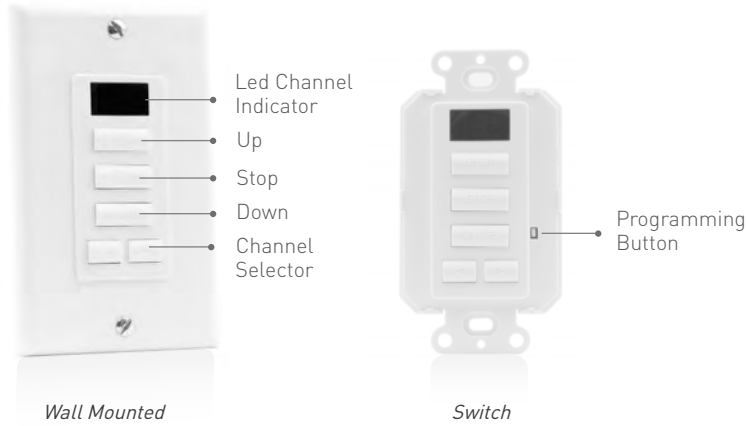

VTi® CELTIC RF WIRELESS WALL SWITCH | SIX CHANNELS

6-700-AT-C1W06