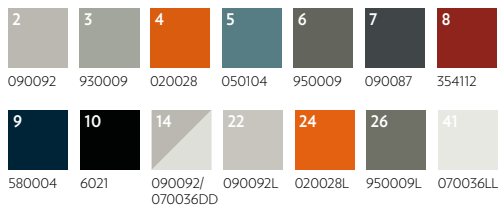

## TÄPID Inspiration

Top to bottom:  
QW65999-MW453 12' (w) X 12' (l) Broadloom  
QW63364-MW453 6' (w) X 6' (l) Broadloom  
QW63348-MW453 12' (w) X 12' (l) Broadloom

# Product Guide

Täpid is available in Definity, PDI and CYP constructions. Each product type utilizes a different manufacturing process which can yield variations in color and texture. Please refer to the guide below for specific color information.

## Definity

Durkan's innovative Definity technology is available in up to 12 colors and features our unique precision sculpted technology which explores and emphasizes dimensional effects.

Shown, right and opposite page: QTW63362-MW453