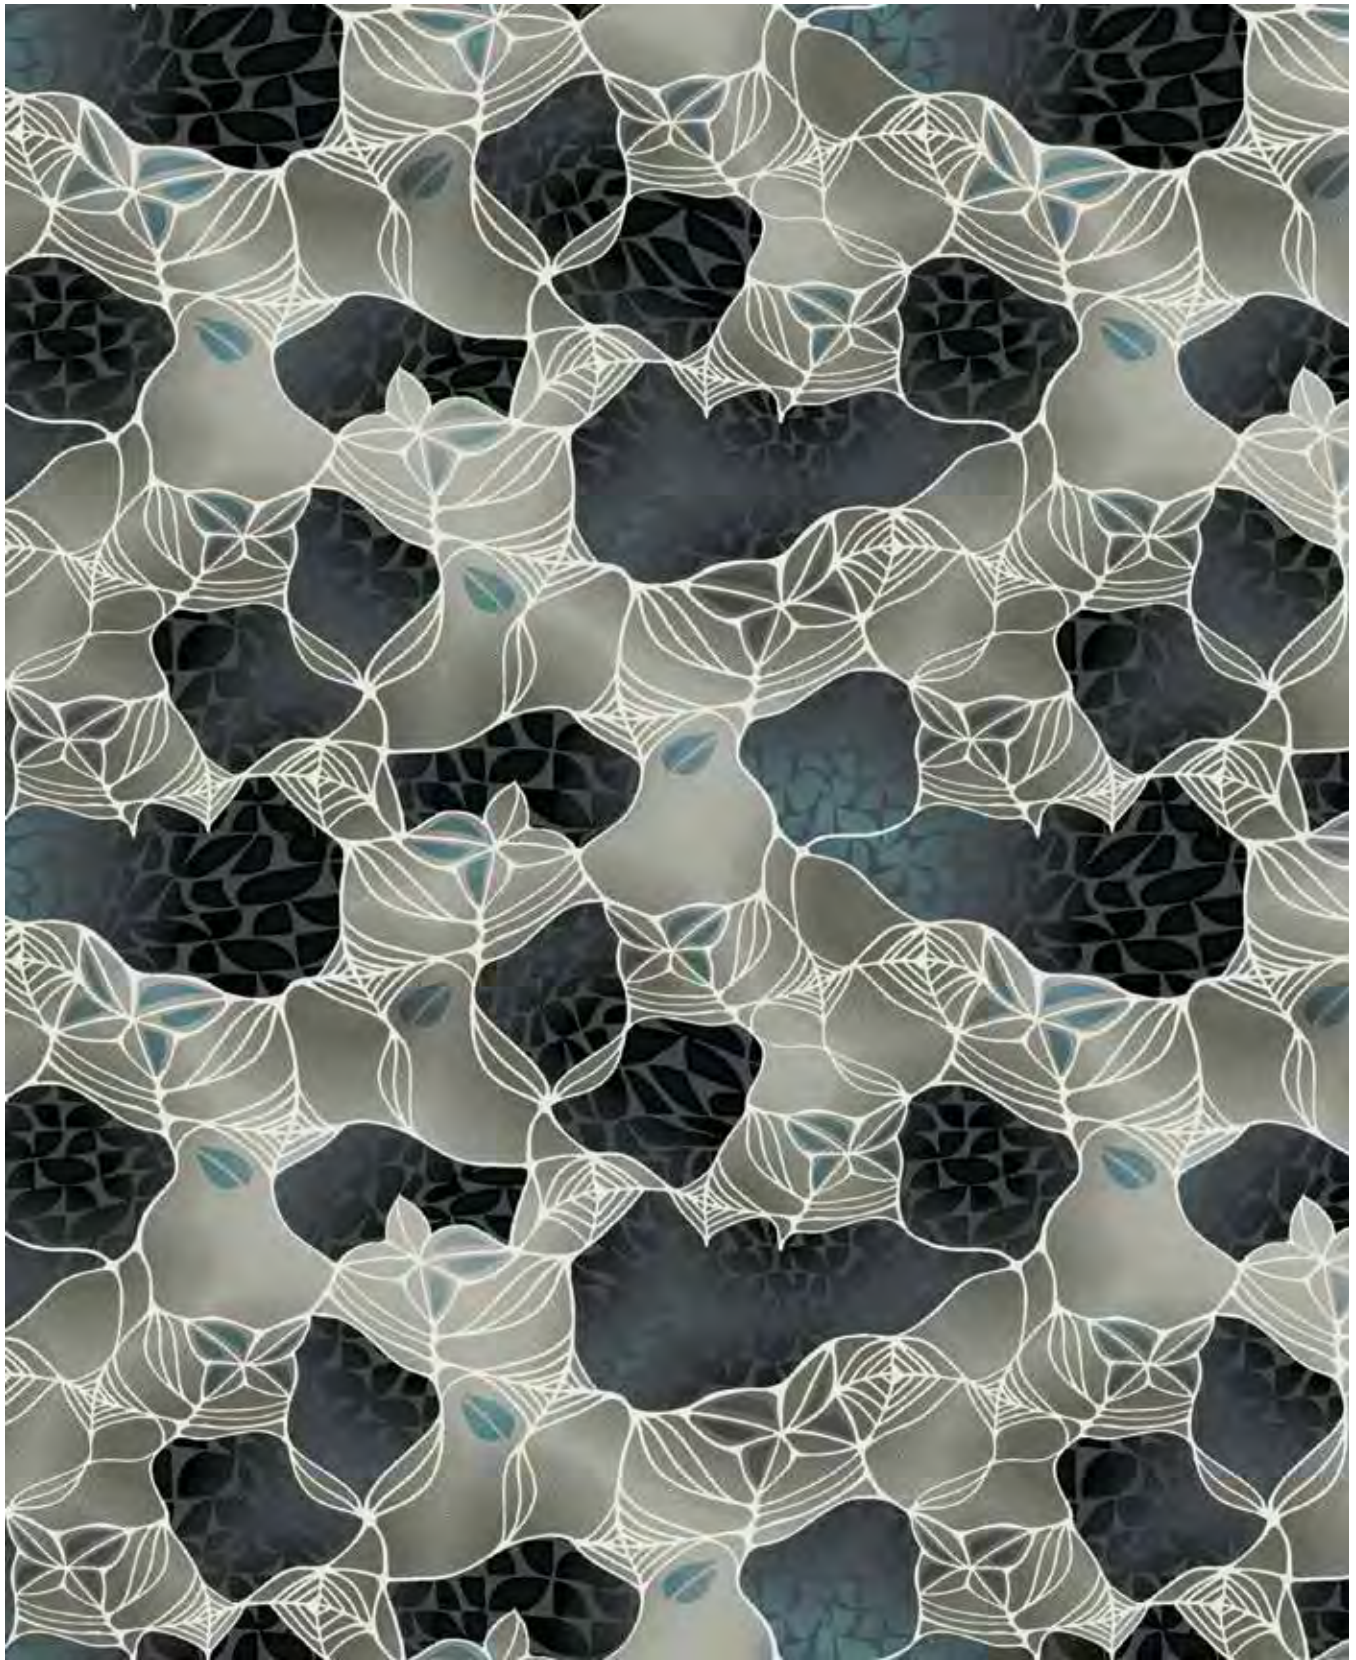

QW63358-MW453
12' (w) X 12' (l)
Broadloom