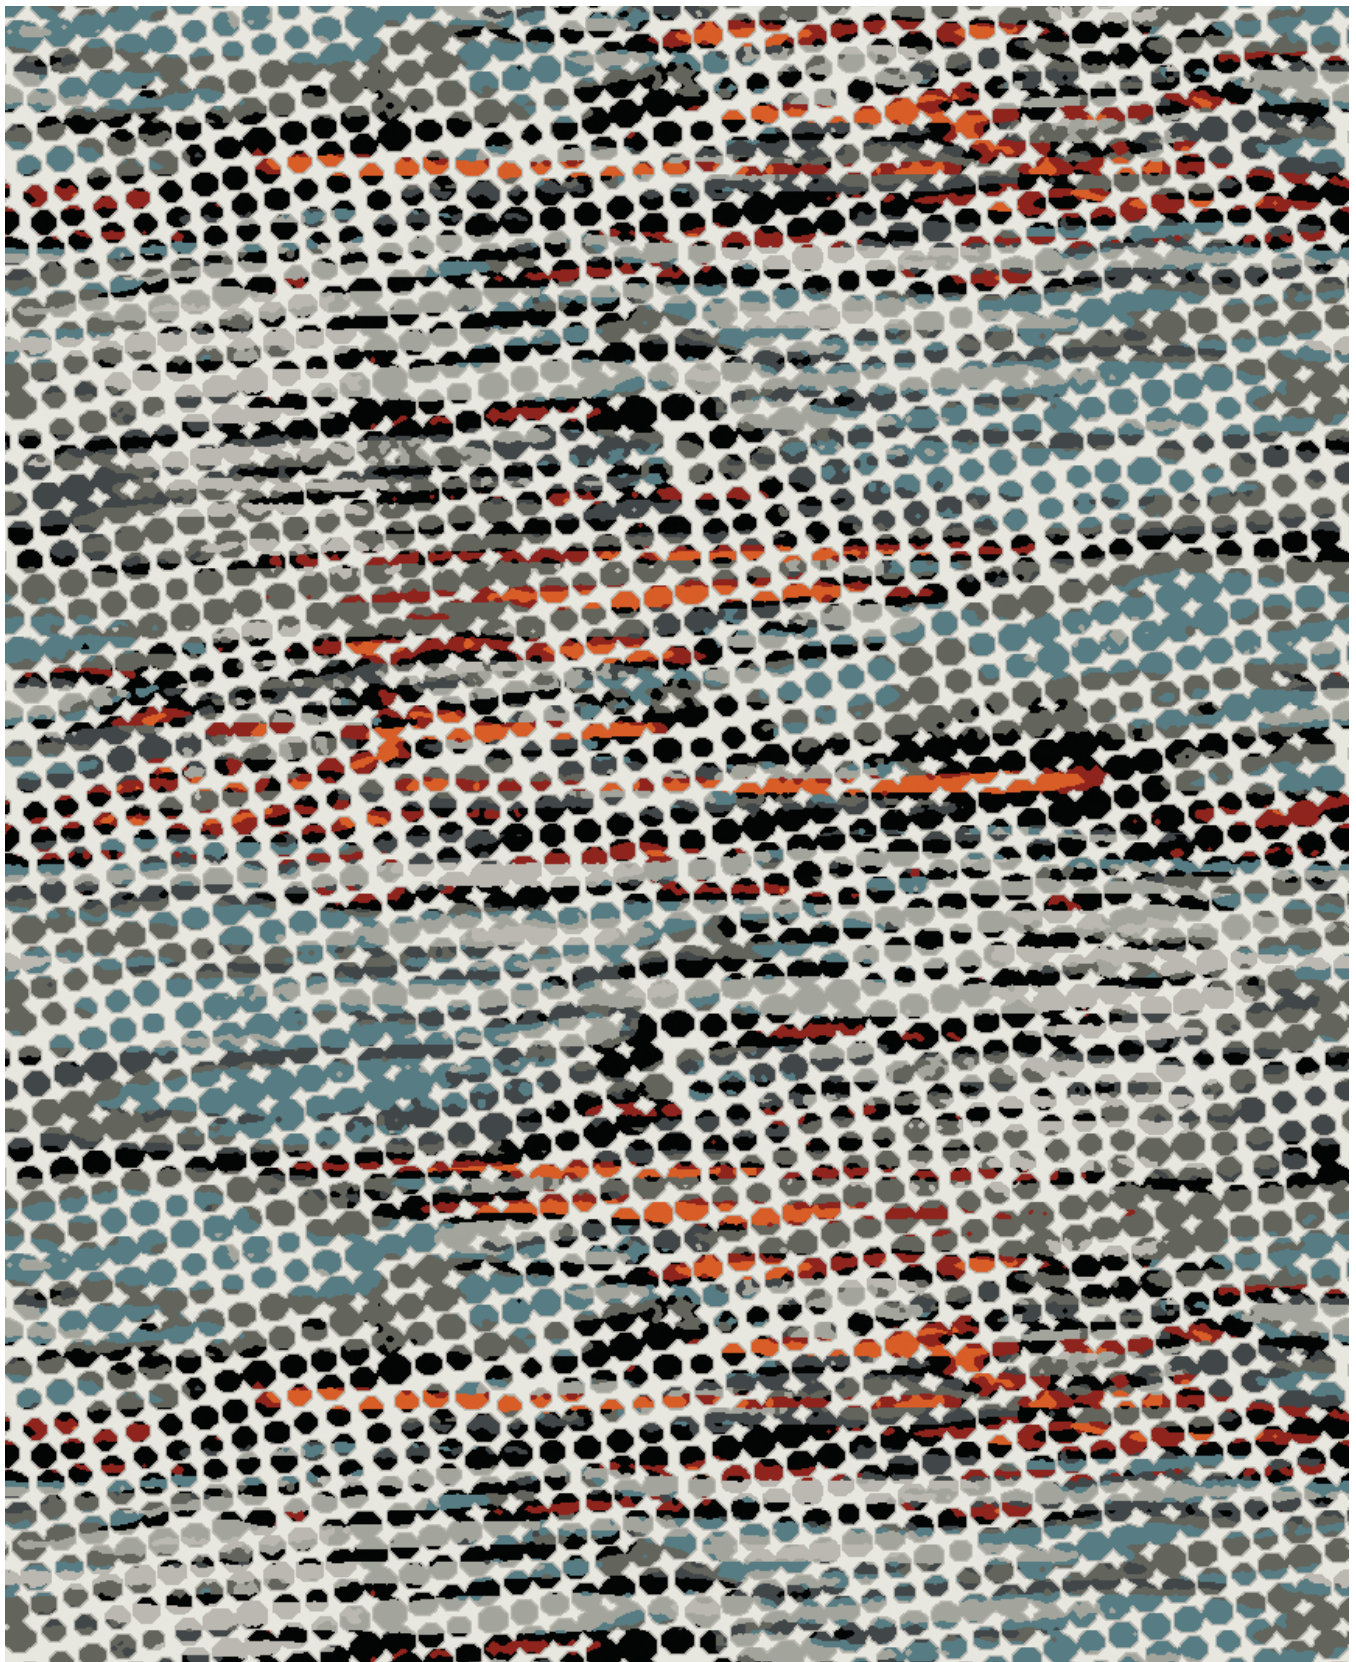

QTW63364-MW453

6' (w) X 6' (l)

Broadloom