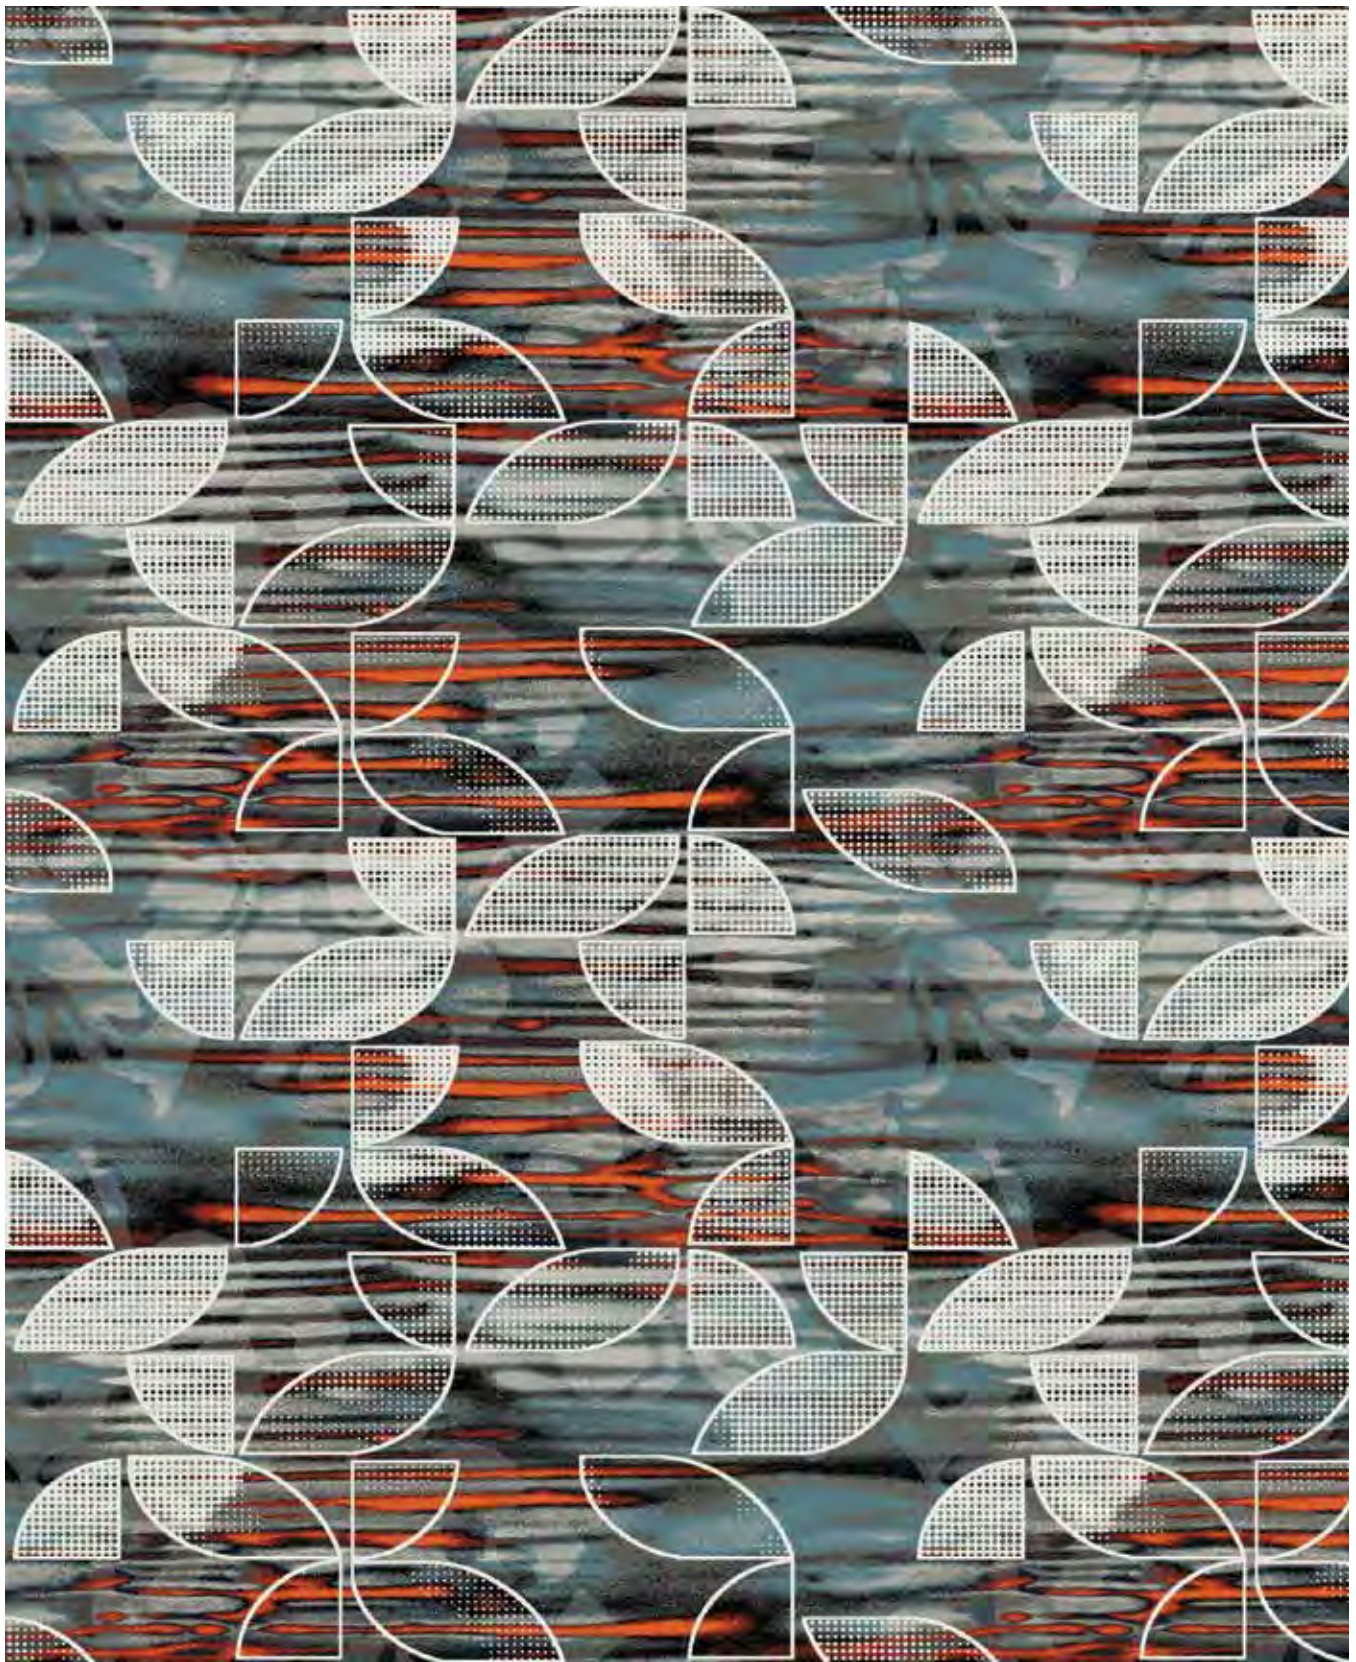

QTW63362-MW453
12' (w) X 12' (l)
Broadloom

2	3	4	5	6	7	8	9	10	14	22	24	26	41
090092	930009	020028	050104	950009	090087	354112	580004	6021	090092/ 070036DD	090092L	020028L	950009L	070036LL