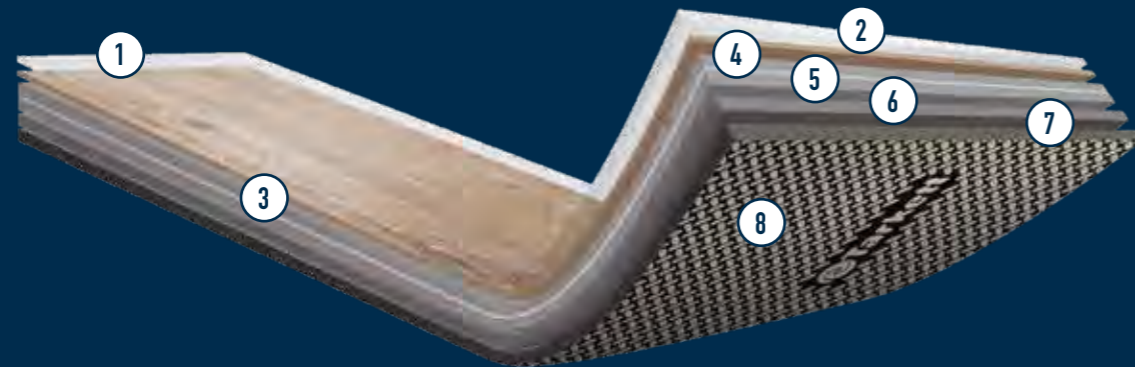

A UNIQUE LAYING TECHNOLOGY FOR FAST INSTALLATION

Product construction

1
TopClean XP™
UV photo crosslinked polyurethane which permanently suppresses any wax and regenerating operations, allows for easy maintenance and extra resistance to scuffs, scratches and stains.

2
Wear layer
0.55 mm for commercial traffic resistance.

3
Printed film
in 36 different wood, stone and artistic designs.

4
Core layer
for proper resistance to indentation.

5
Glass fiber reinforcement
for perfect dimensional stability.

6
Bottom layer
for a solid basis to the product.

7
Balancing layer
for a curl-free product.

8
Tarkett exclusive herringbone anti-skid backing
for exceptional adherence to the subfloor and skid resistance in all directions.

Our exclusive anti-skid backing showcases a patented herringbone pattern which prevents the floor from sliding in all directions.