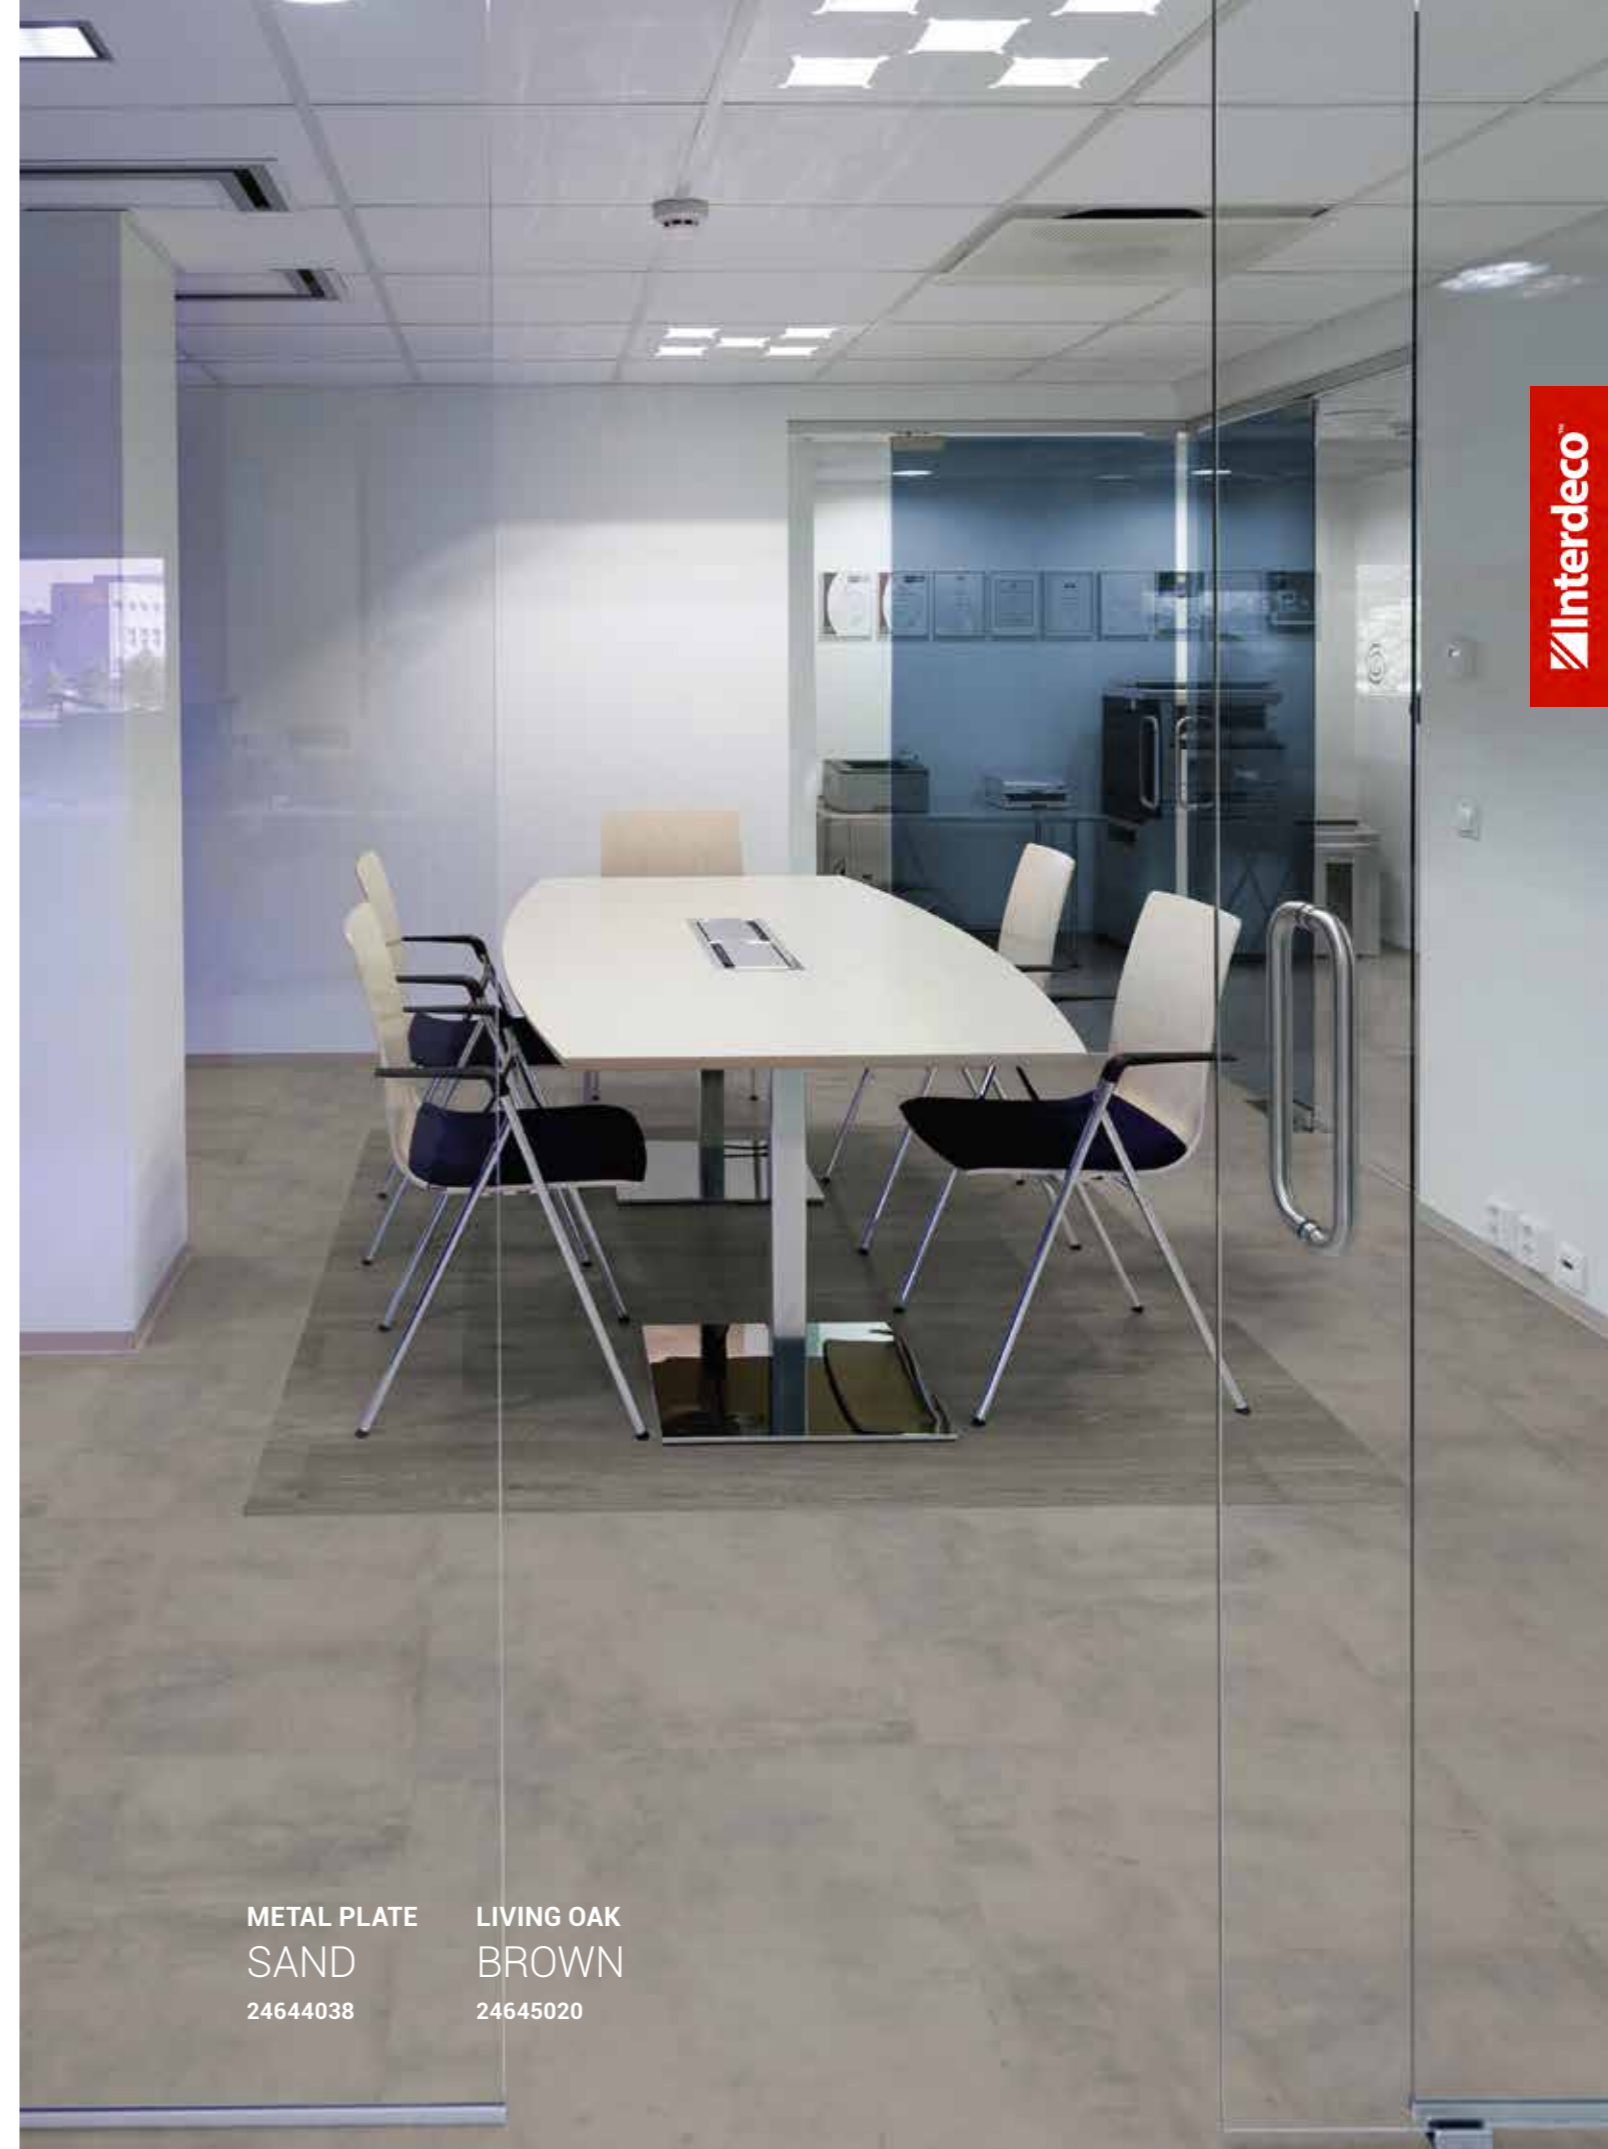

METAL PLATE
SAND
24644038

LIVING OAK
BROWN
24645020