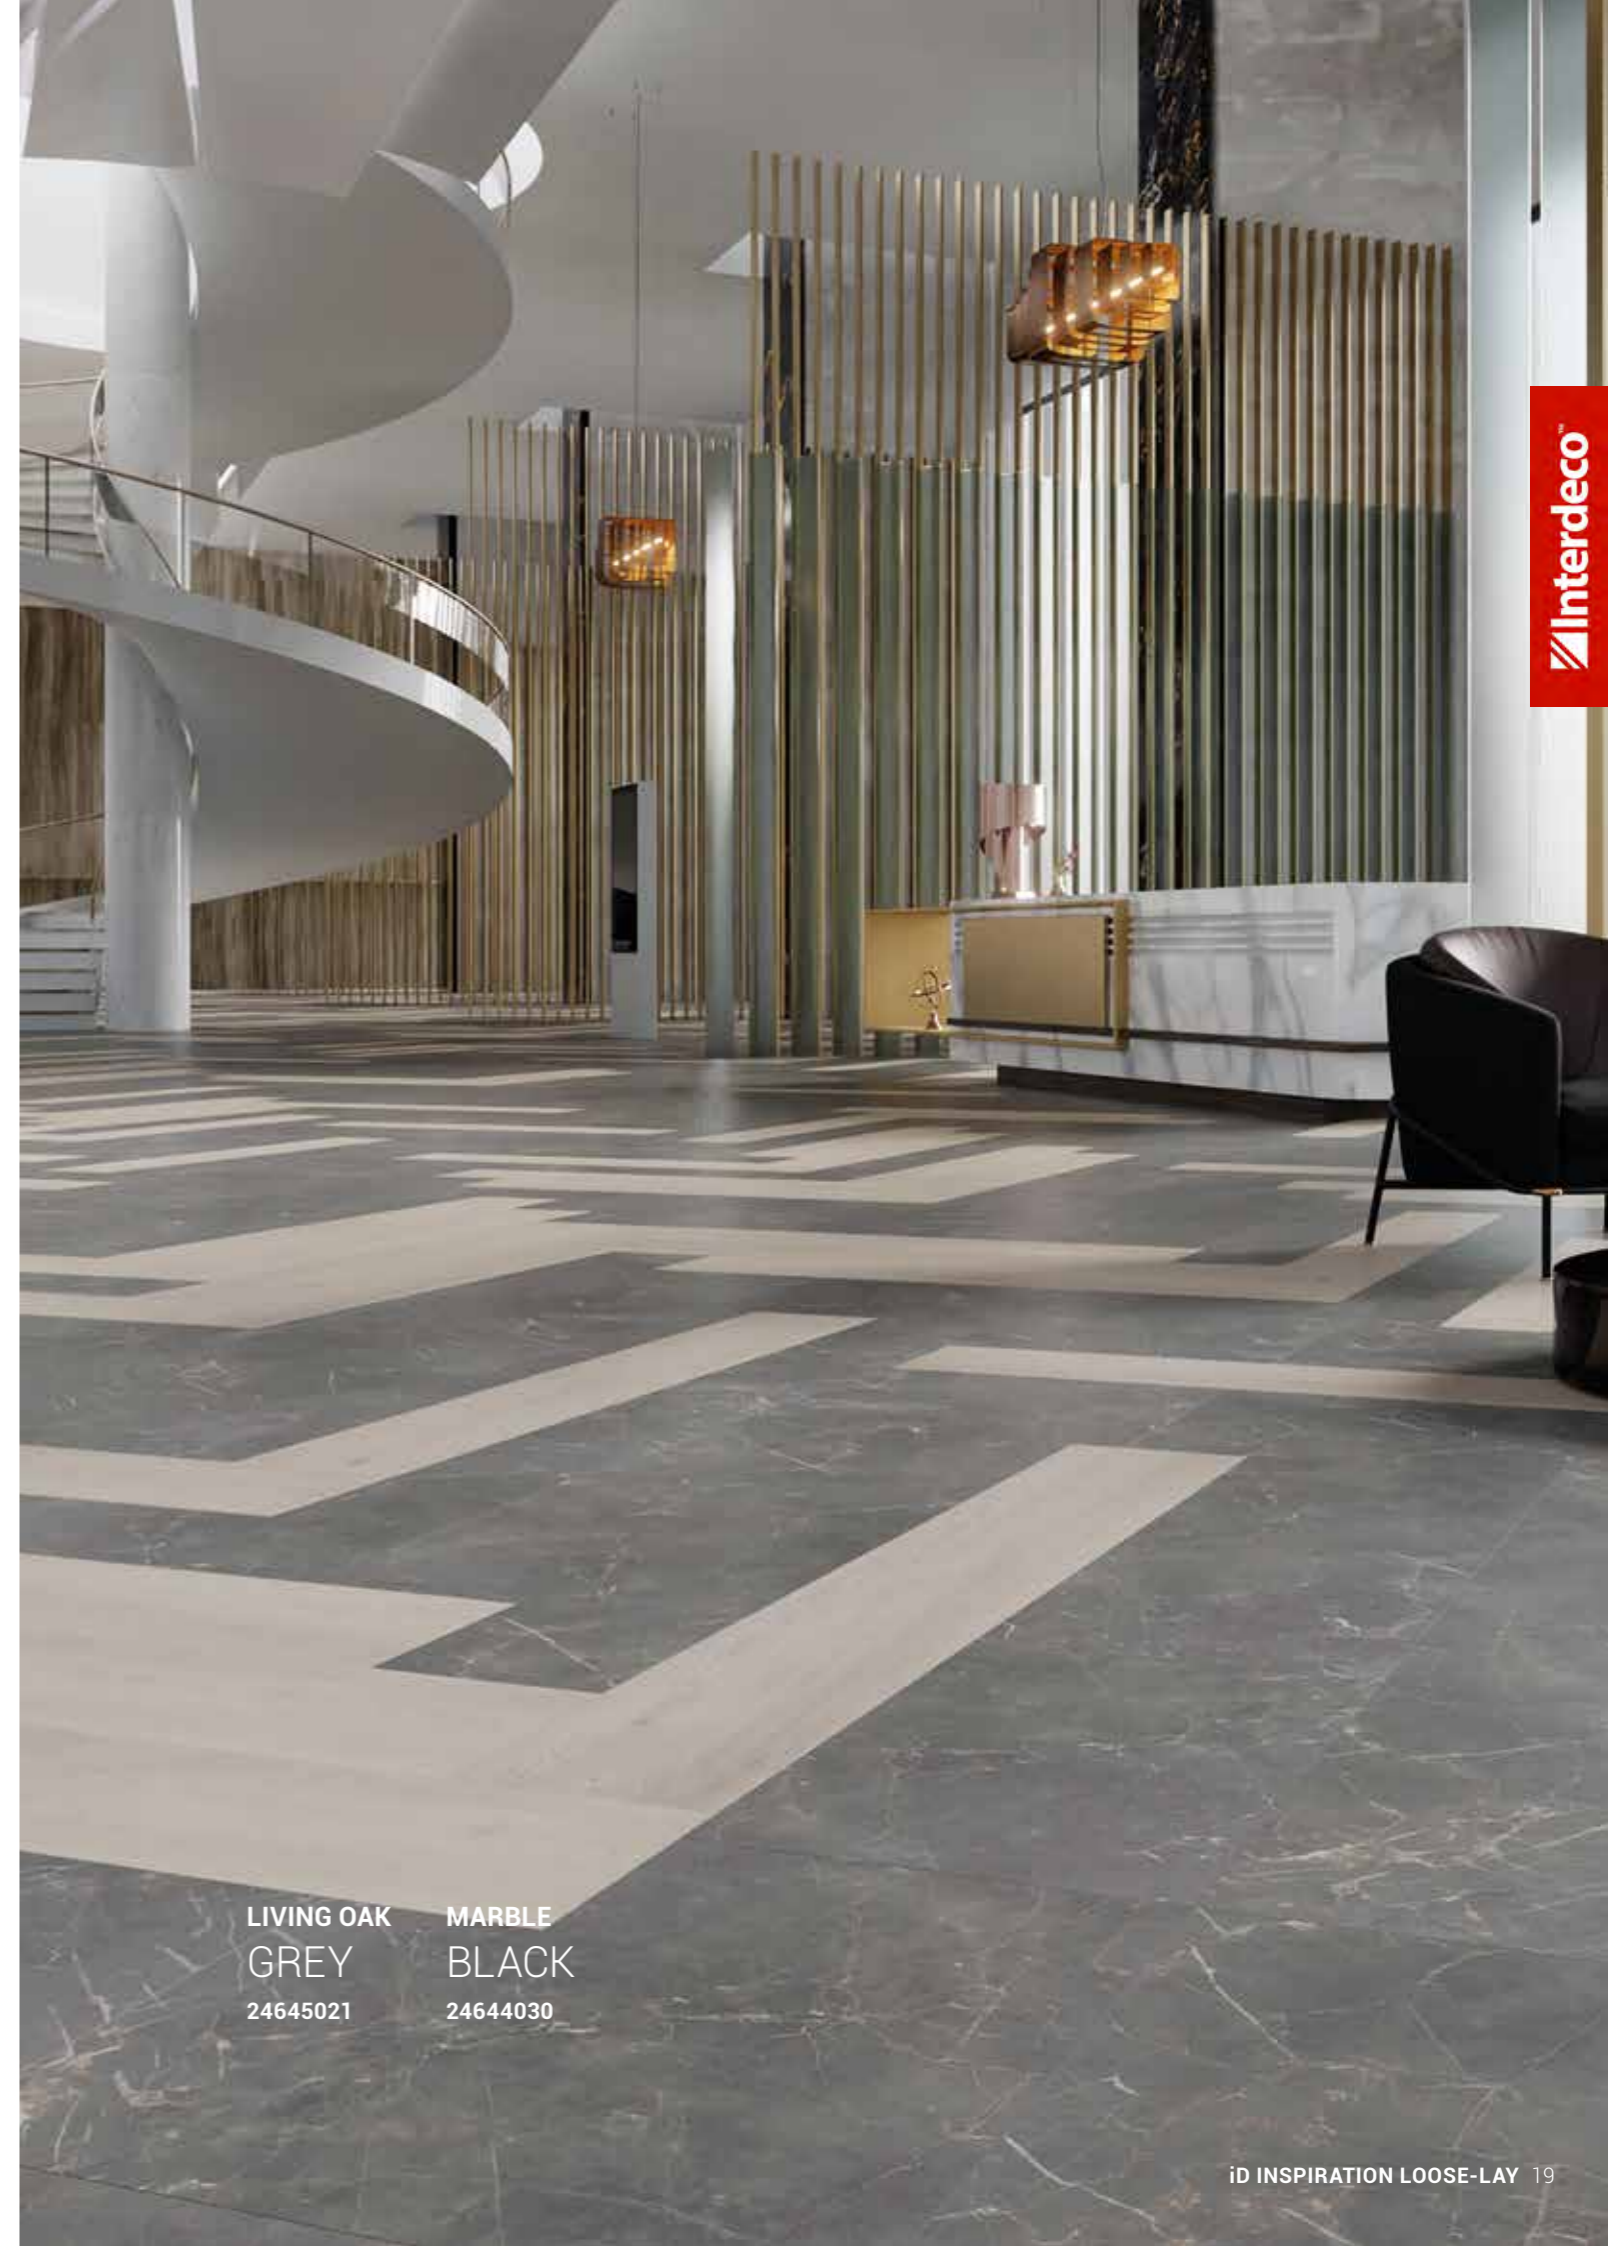

LIVING OAK   **MARBLE**
GREY   **BLACK**
24645021   24644030