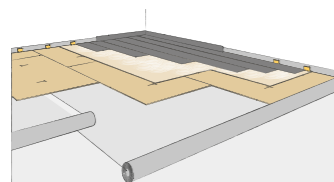

UNDERLAY

JUMPAX ORIGINAL®

- Levels existing subfloor perfectly via a ready-to-use, dual rigid-board floating system
- Reduces noise by up to 21dB Lw
- Provides greater resistance in heavy-traffic areas with its strong, rigid structure

● Beige 24993 010