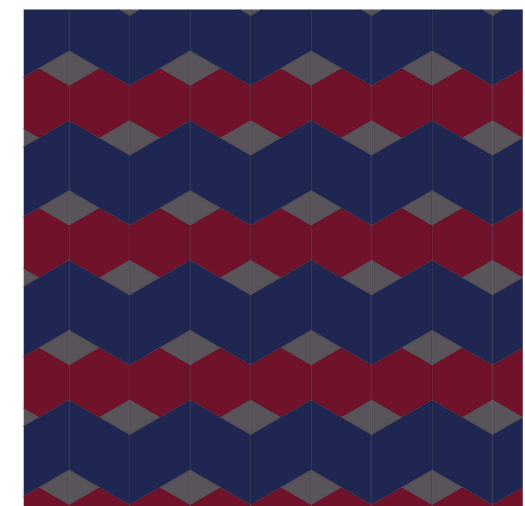

Pastel Dream

Also available in the 4 other colour harmonies

Cosy neutrals
Milk, Ashes, Charcoal

Bold primaries
Poppy, Aqua, Jade

Spicy warms
Dune, Rosewood, Kahlua

Deep darks
Liquorice, Prussian Blue, Burgundy