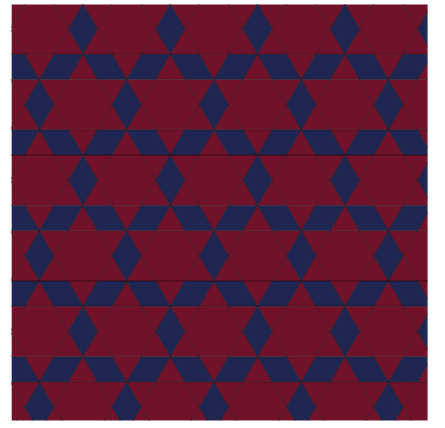

Deep darks
Prussian Blue, Burgundy

Cosy neutrals
Milk, Ivory, Craft

Aztec

Cosy neutrals
Milk, Craft, Ashes

Bold primaries
Poppy, Jade, Peacock

Deep darks
Emerald, Burgundy, Carbon

Prismatic

Bold primaries
Poppy, Aqua, Jade, Peacock