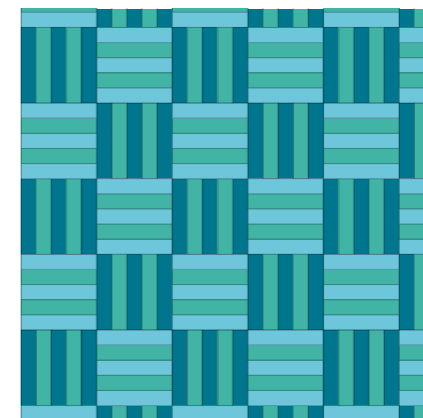

Cosy neutrals
Milk, Ivory, Clay, Ashes

Spicy Warms
Dune, Rosewood, Ochre, Terracotta

Backgammon

Bold Primaries
Aqua, Cobalt, Jade, Peacock

Spicy Warms
Dune, Rosewood, Ochre, Kahlua

Basketweave

Deep darks
Emerald, Liquorice, Prussian Blue