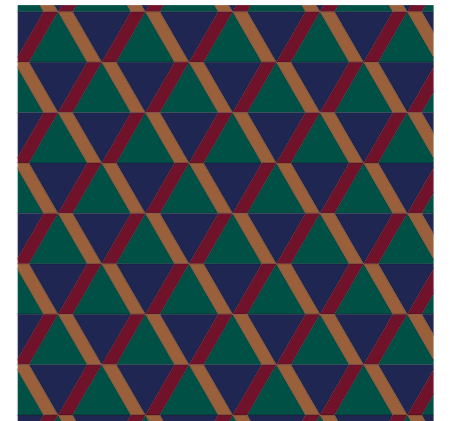

Spicy warms
Dune, Rosewood, Terracotta, Kahlua

Cosy neutrals
Milk, Ivory, Craft, Ashes

Club Tie 2

Bold primaries
Poppy, Aqua, Jade, Peacock

Tender pastels
Banana, Drage, Capuccino, Mint

Deep darks
Kensington green, Prussian Blue, Tobacco, Burgundy